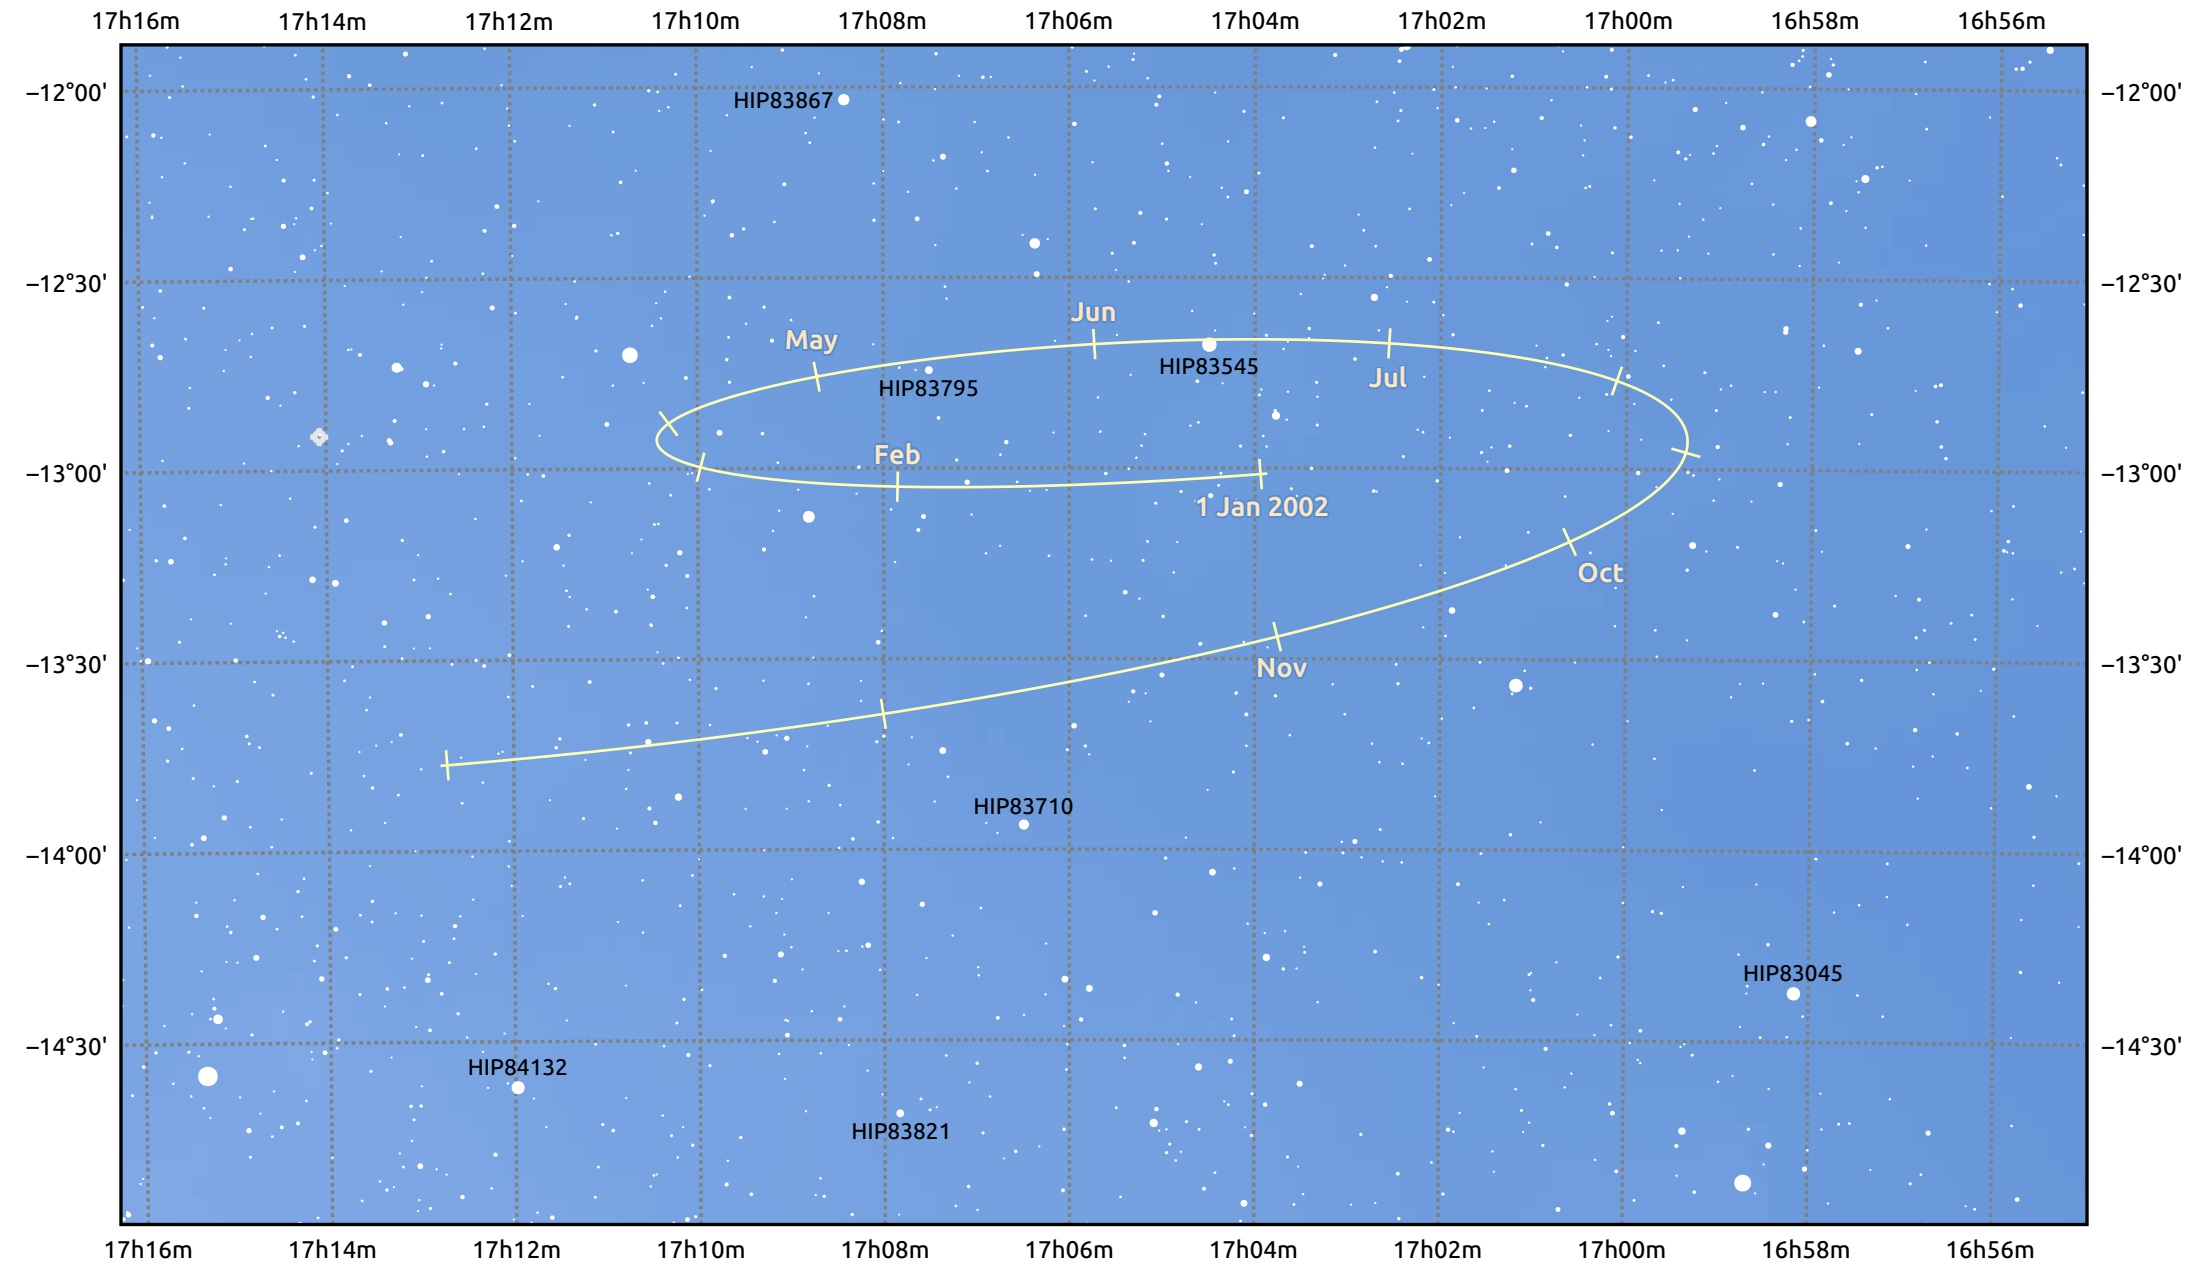

The path of Pluto in 2002

© Dominic Ford 2011–2025. Date markers placed at midnight UTC. Downloaded from <https://in-the-sky.org>

Magnitude scale: \cdot 13.0 \cdot 12.0 \cdot 11.0 \cdot 10.0 \cdot 9.0 \bullet 8.0 \bullet 7.0 \bullet 6.0

 Ecliptic Plane

 Galaxy  Bright nebula  Open cluster  Globular cluster  Planetary nebula

Date	Mag
2002 Jan 1	14.5
2002 Apr 1	14.5
2002 Jul 1	14.4
2002 Oct 1	14.6
2003 Jan 1	14.6