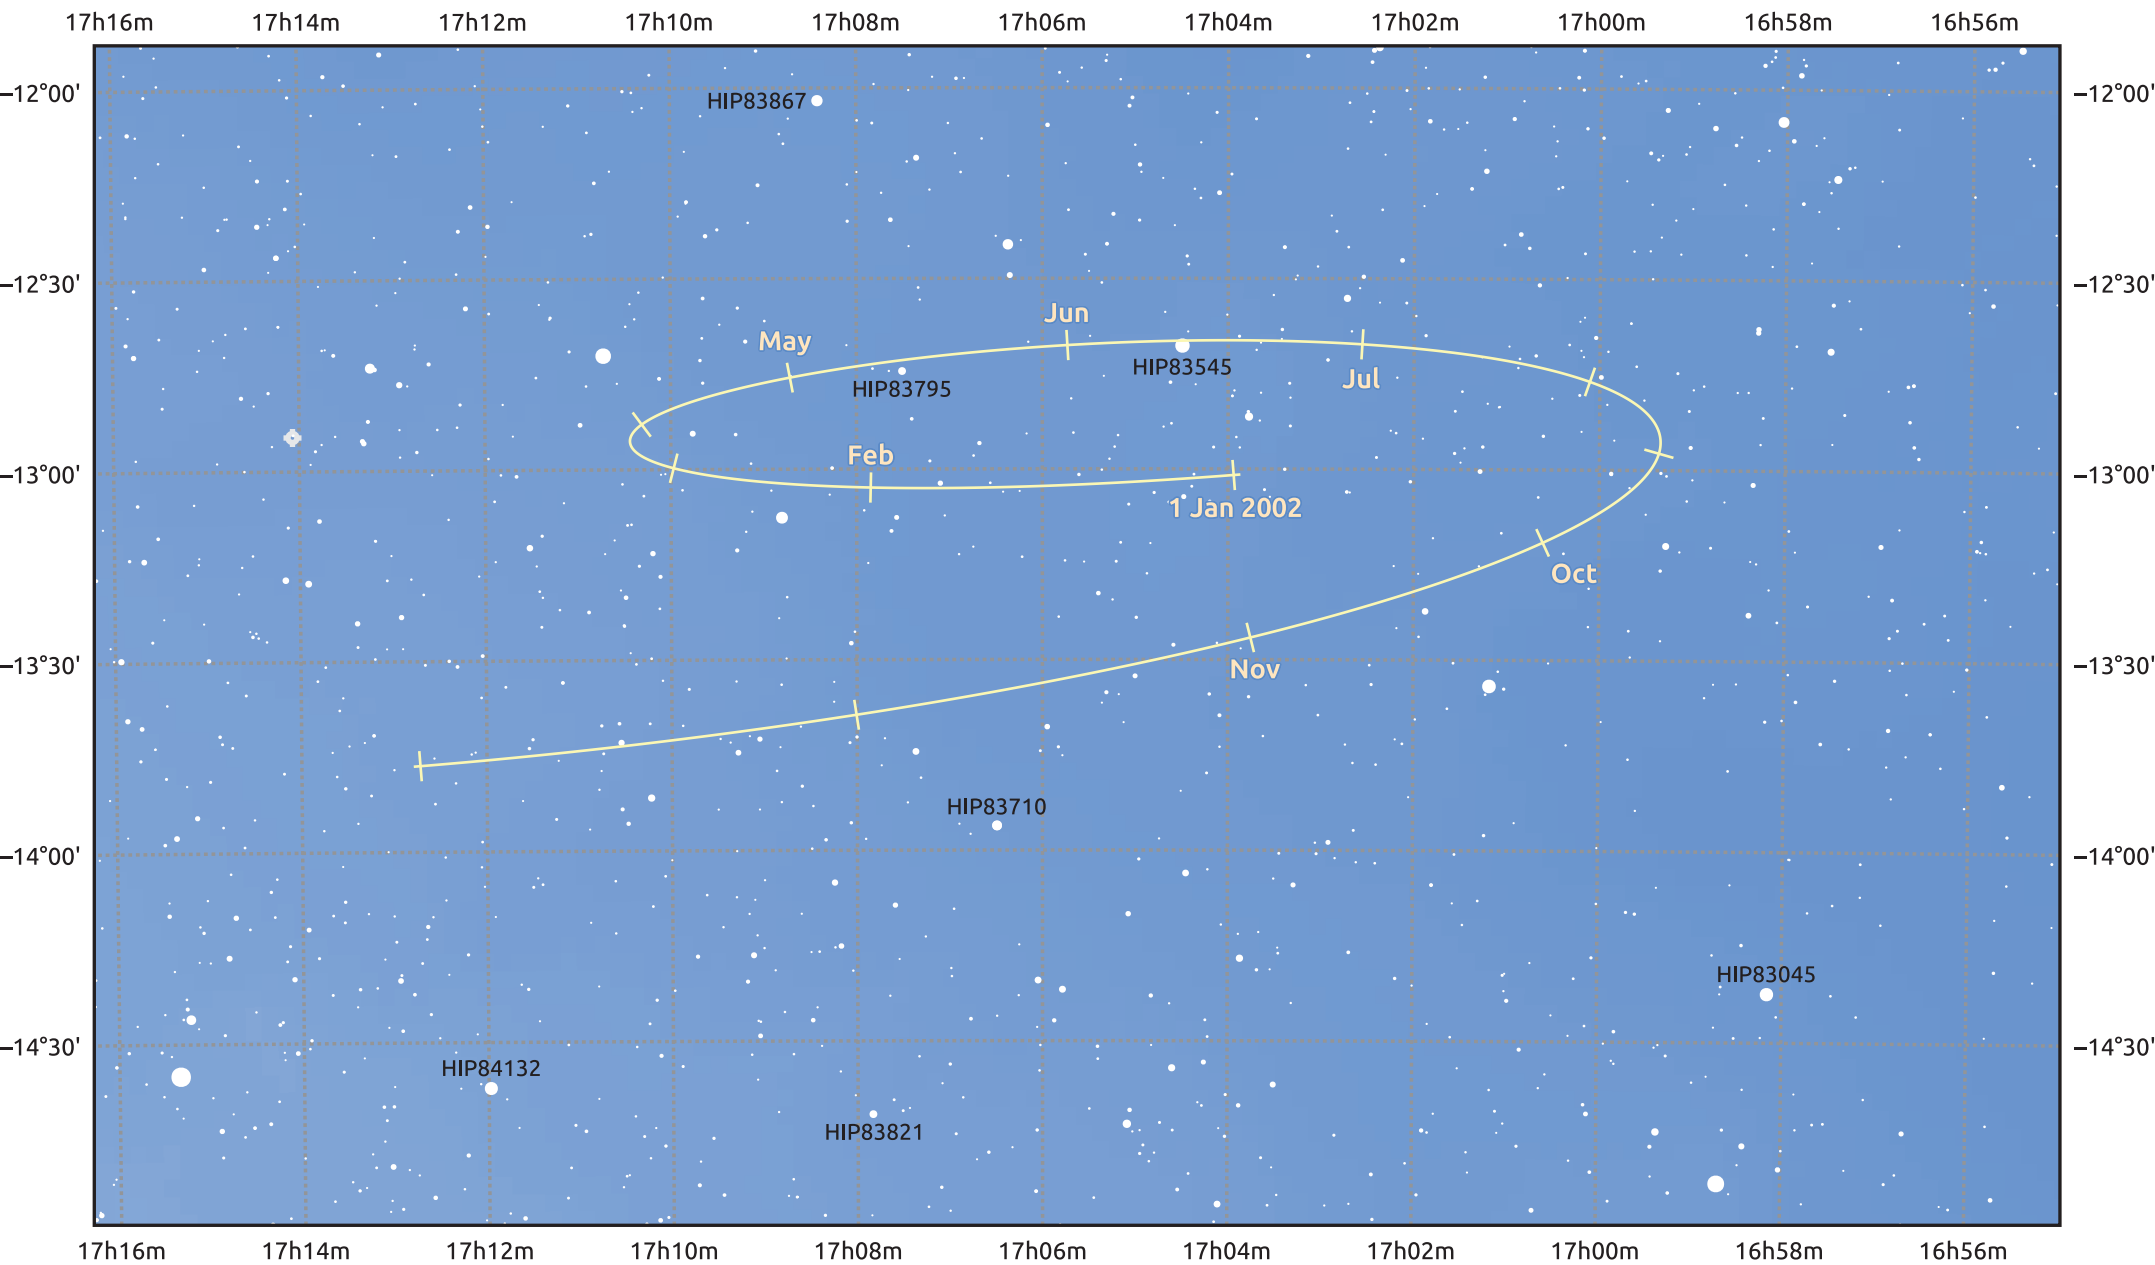

The path of Pluto in 2002

© Dominic Ford 2011–2025. Date markers placed at midnight UTC. Downloaded from <https://in-the-sky.org>

Magnitude scale: 13.0 12.0 11.0 10.0 9.0 8.0 7.0 6.0

— Ecliptic Plane

- ◆ Galaxy
- Bright nebula
- Open cluster
- Globular cluster
- ◆ Planetary nebula