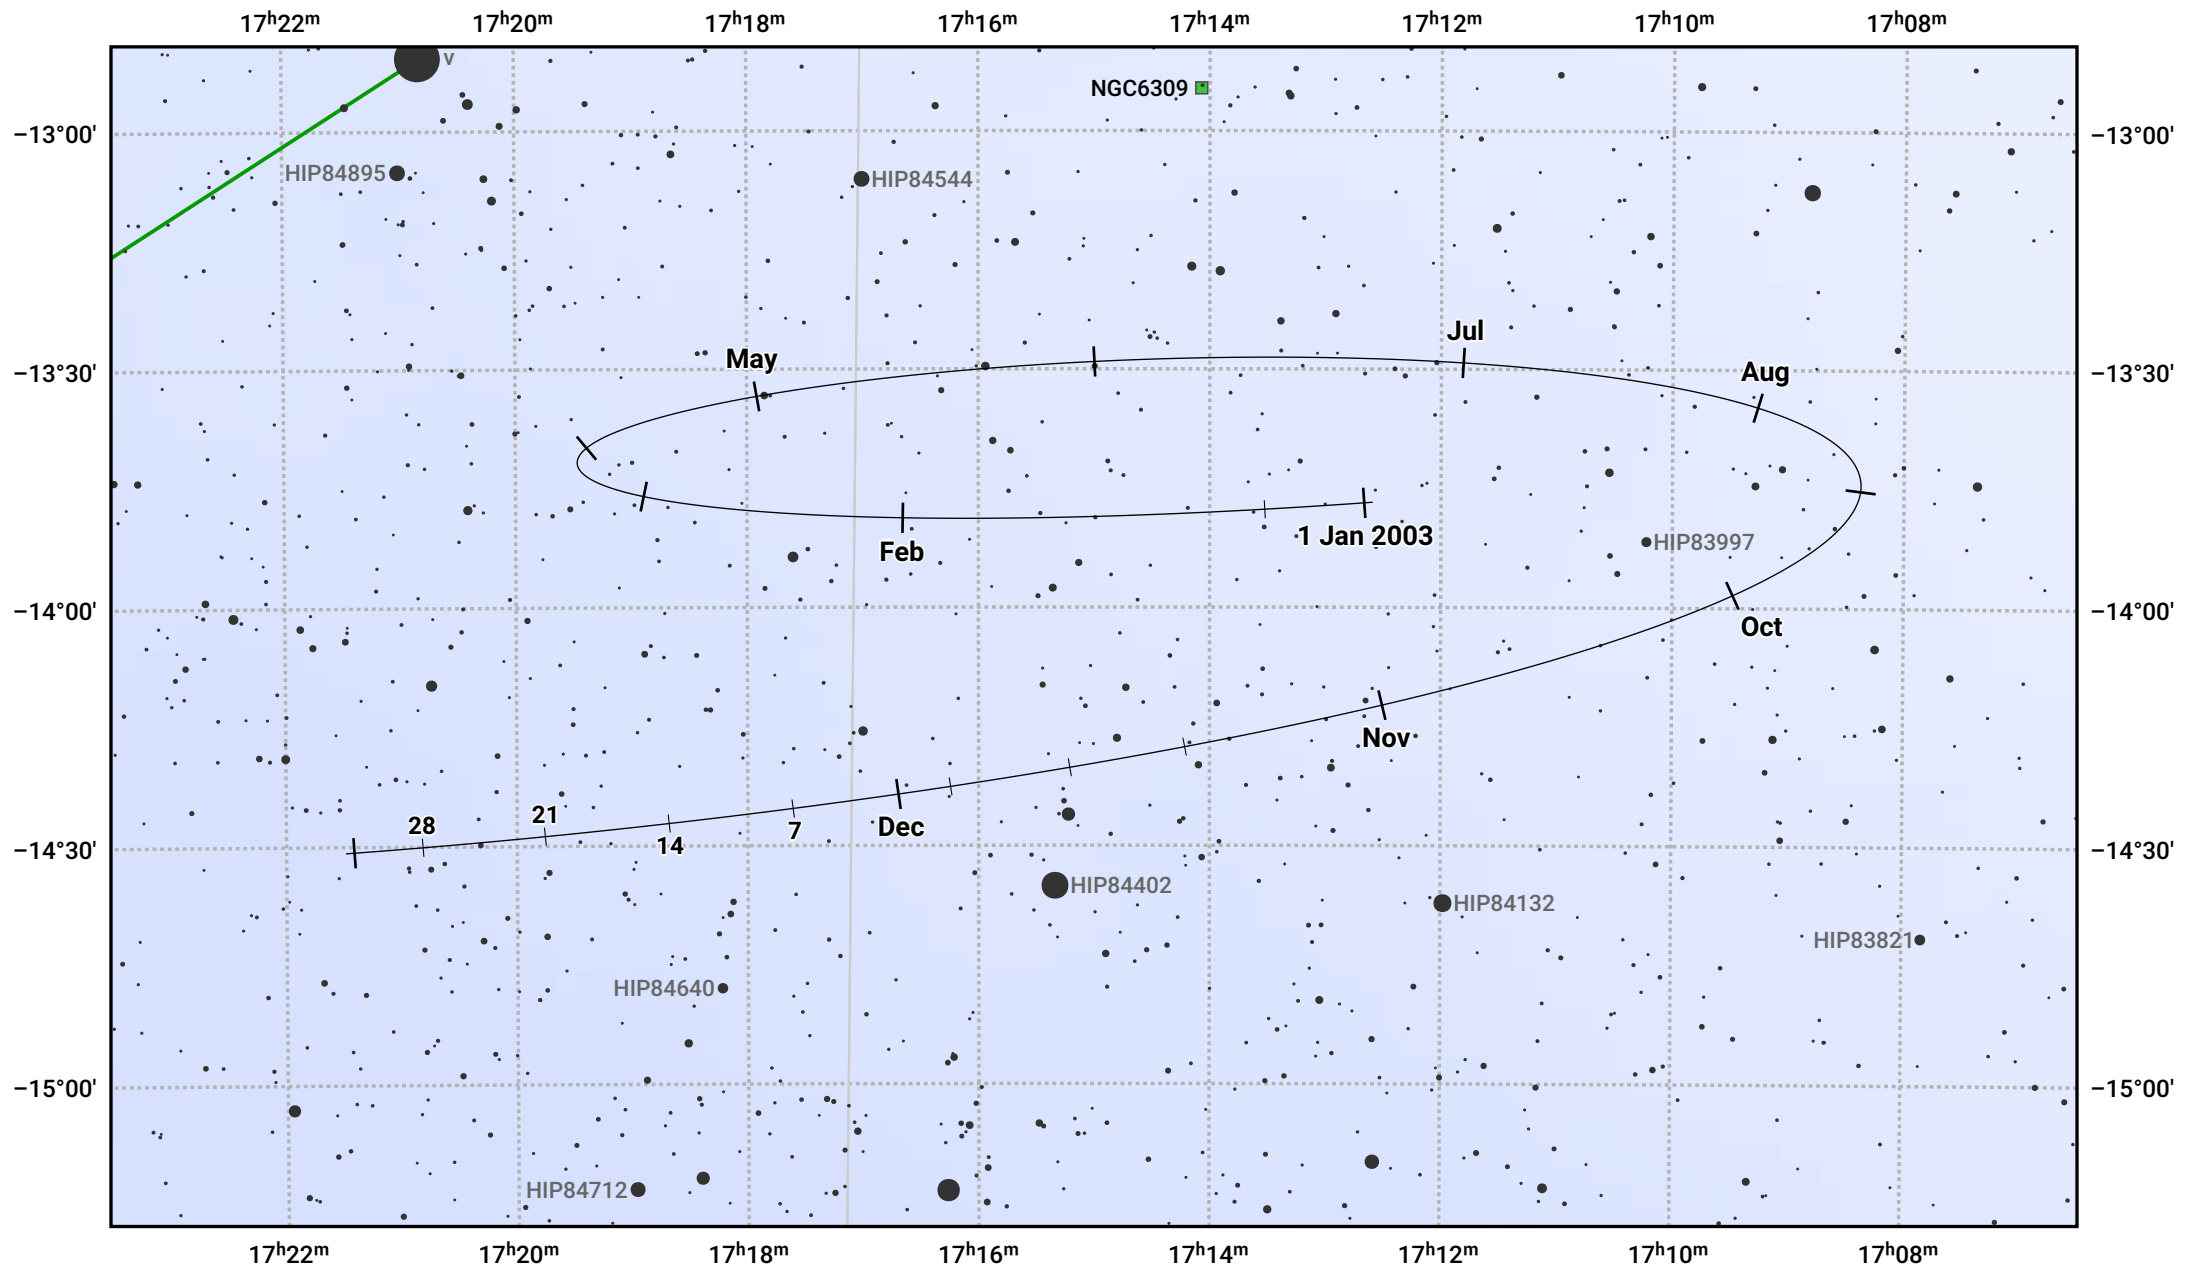

# The path of Pluto in 2003

© Dominic Ford 2011–2024. Date markers placed at midnight UTC. Downloaded from <https://in-the-sky.org>

Magnitude scale: 13.0 12.0 11.0 10.0 9.0 8.0 7.0 6.0 5.0 4.0

— Ecliptic Plane

- Galaxy
- Bright nebula
- Open cluster
- ⊕ Globular cluster

Date	Mag
2003 Jan 1	14.6
2003 Apr 1	14.6
2003 Jul 1	14.5
2003 Oct 1	14.7
2004 Jan 1	14.6