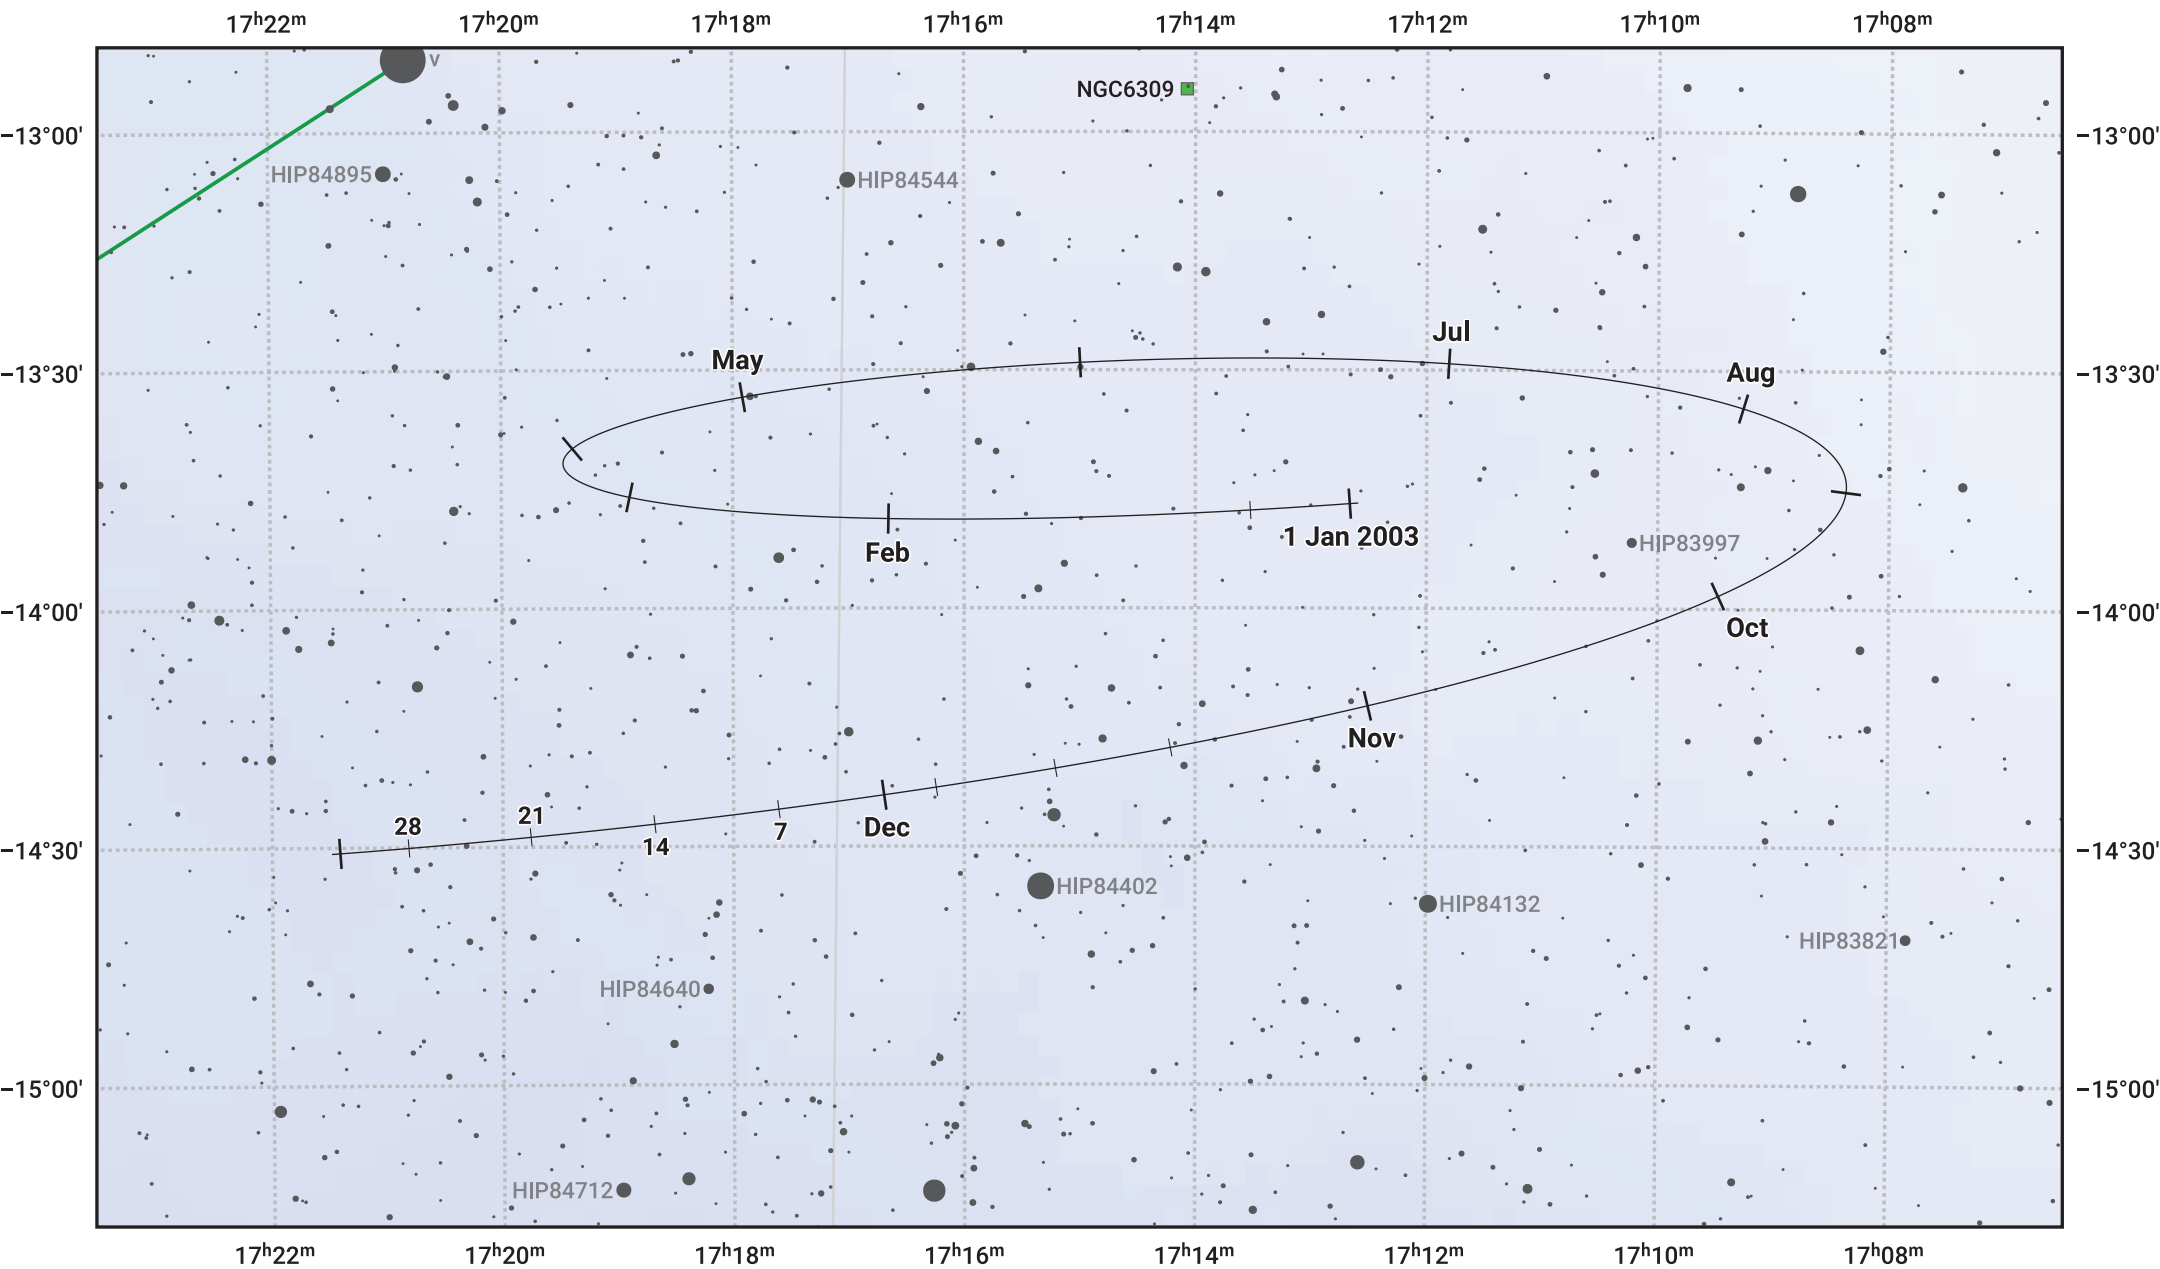

The path of Pluto in 2003

© Dominic Ford 2011–2024. Date markers placed at midnight UTC. Downloaded from <https://in-the-sky.org>

Magnitude scale: · 13.0 · 12.0 · 11.0 · 10.0 · 9.0 · 8.0 · 7.0 · 6.0 · 5.0 · 4.0

— Ecliptic Plane

- Galaxy
- Bright nebula
- Open cluster
- ⊕ Globular cluster

Date	Mag
2003 Jan 1	14.6
2003 Apr 1	14.6
2003 Jul 1	14.5
2003 Oct 1	14.7
2004 Jan 1	14.6