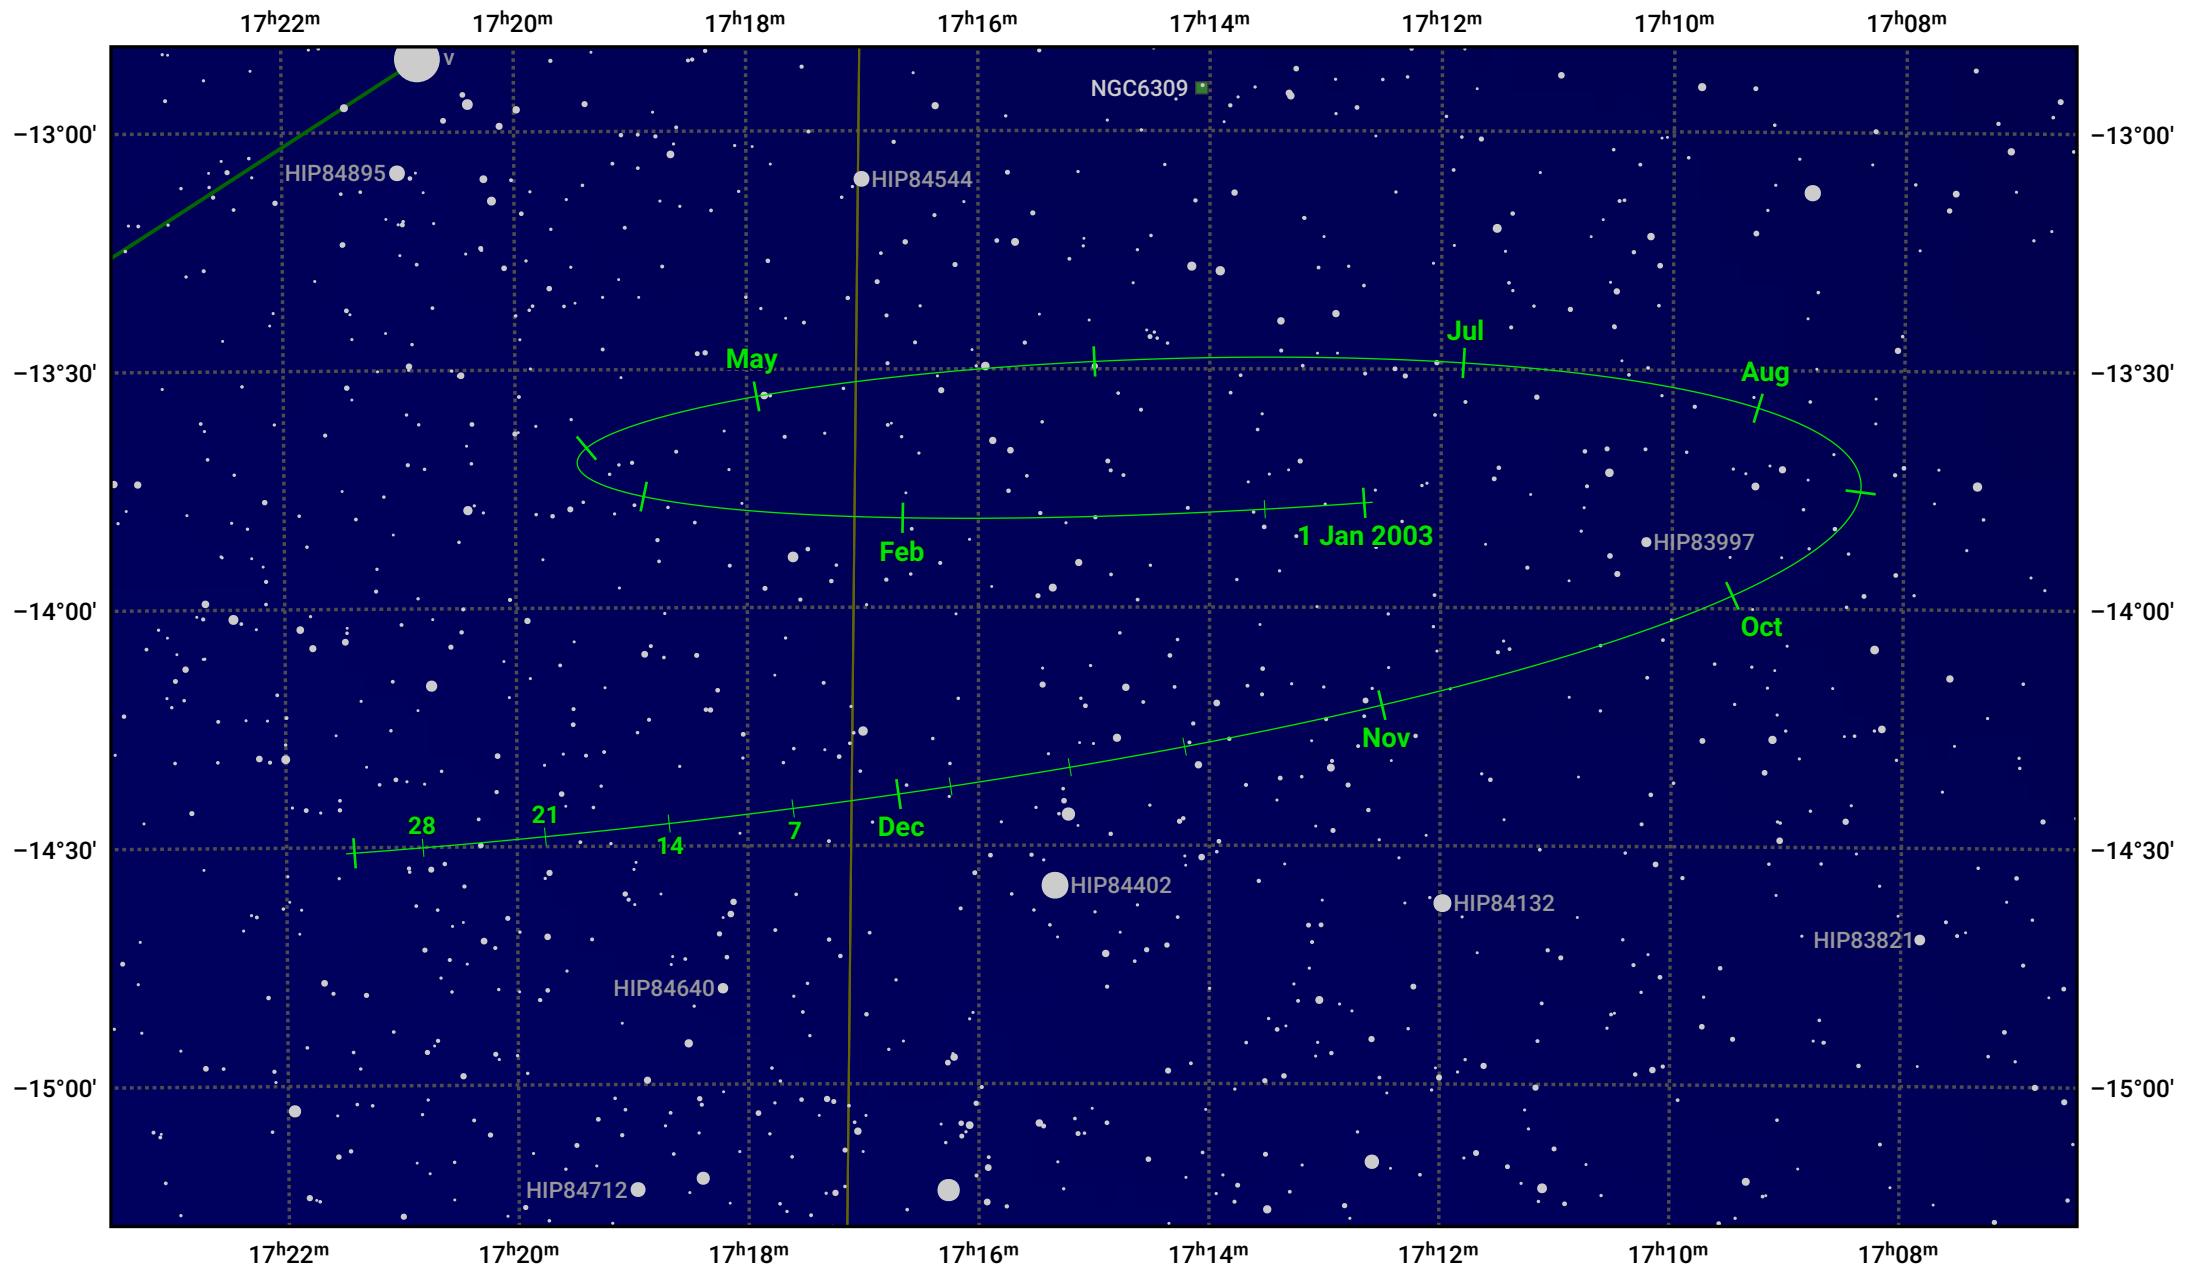

The path of Pluto in 2003

© Dominic Ford 2011–2024. Date markers placed at midnight UTC. Downloaded from <https://in-the-sky.org>

Magnitude scale: 13.0 12.0 11.0 10.0 9.0 8.0 7.0 6.0 5.0 4.0

— Ecliptic Plane

- Galaxy
- Bright nebula
- Open cluster
- ⊕ Globular cluster

Date	Mag
2003 Jan 1	14.6
2003 Apr 1	14.6
2003 Jul 1	14.5
2003 Oct 1	14.7
2004 Jan 1	14.6