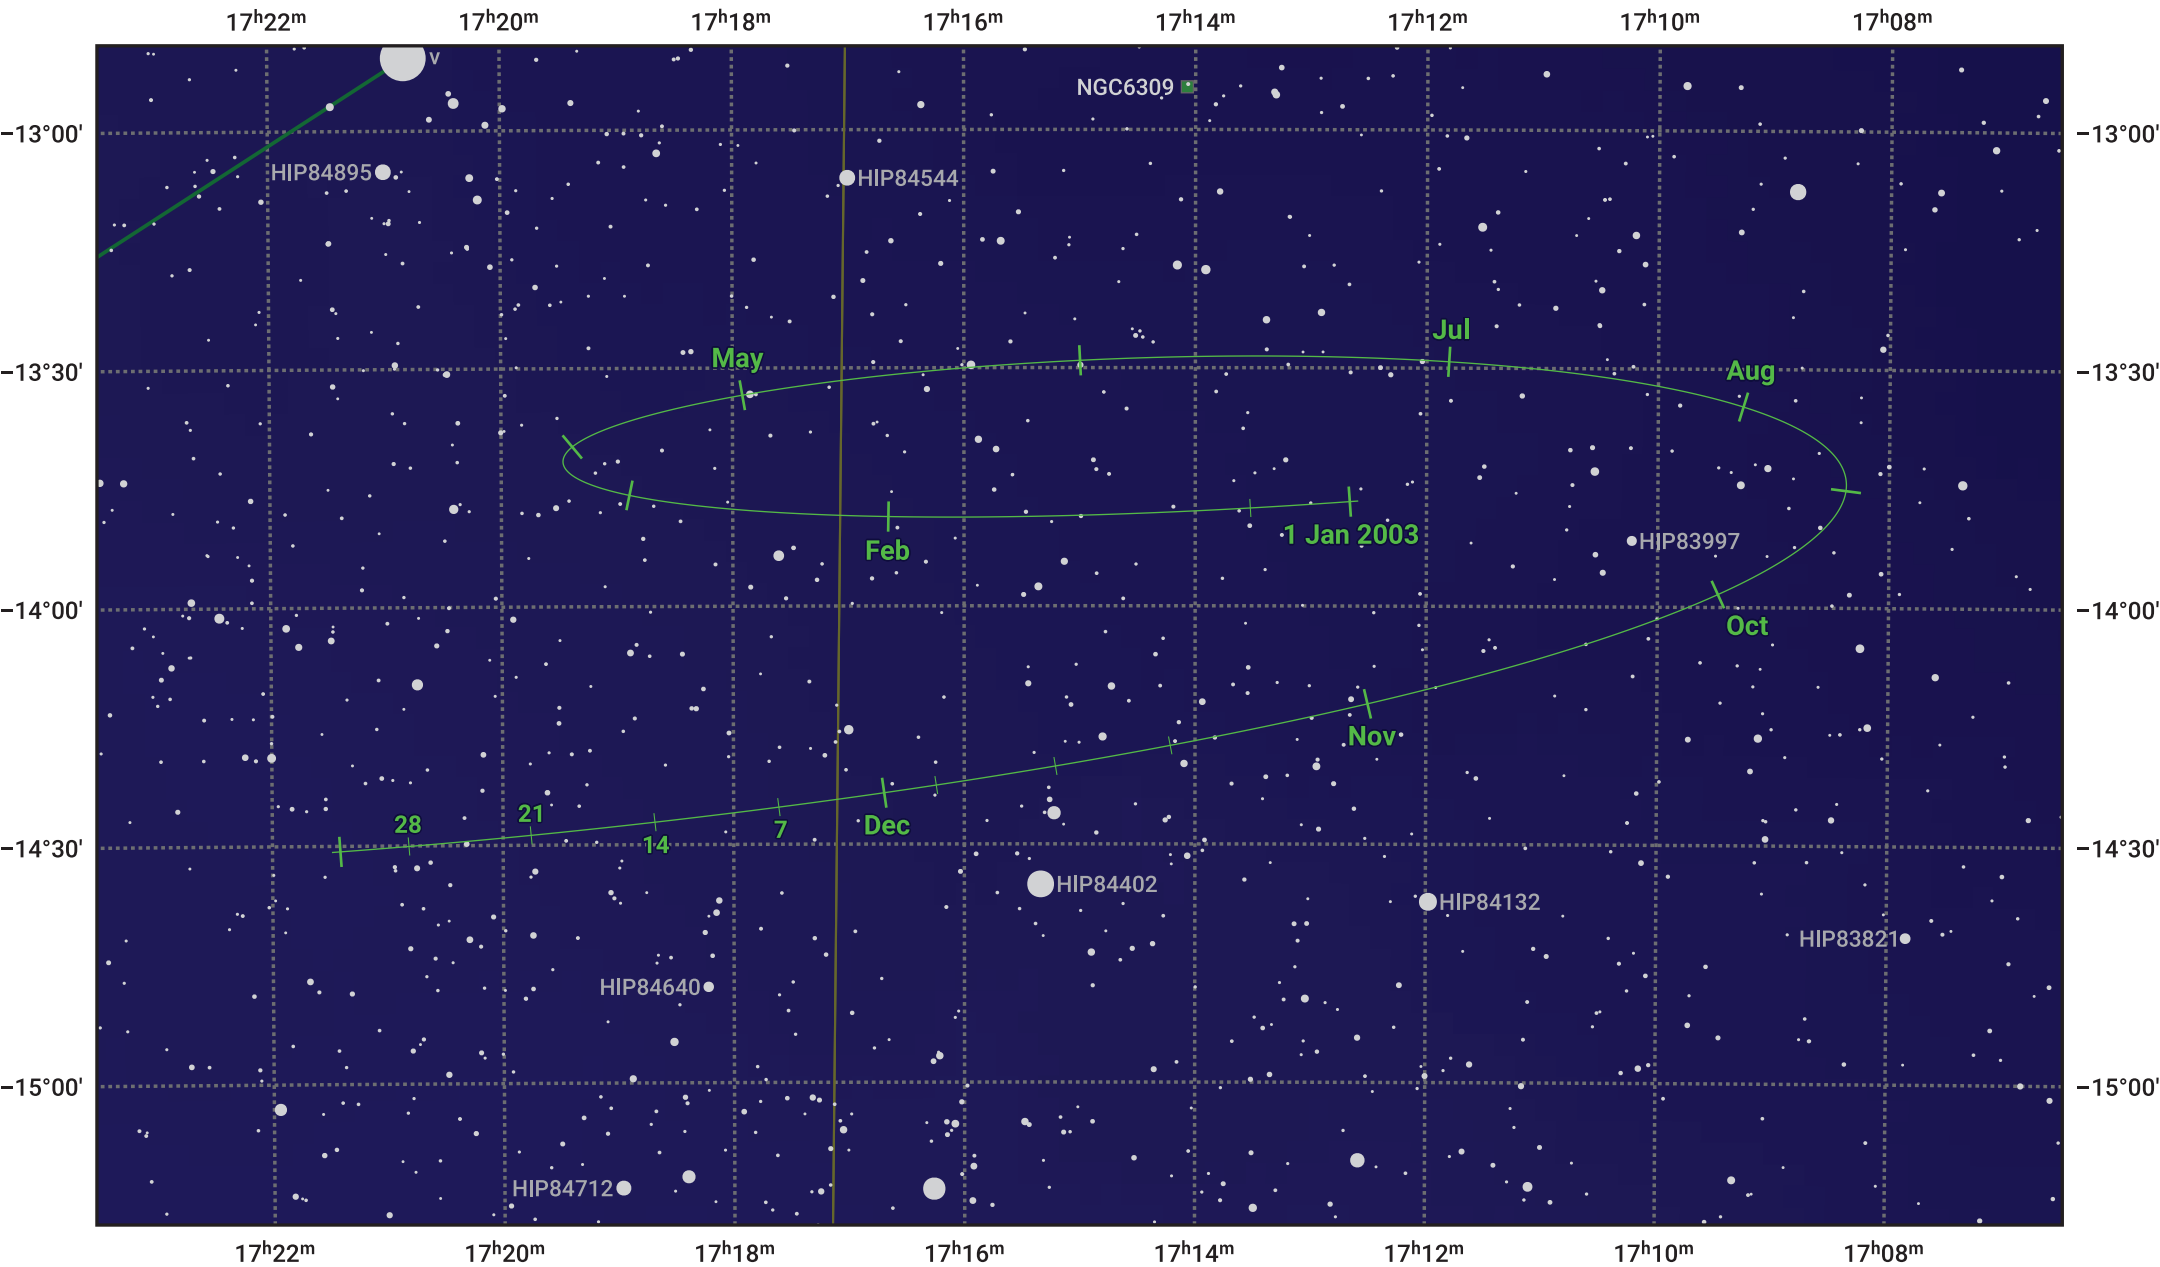

# The path of Pluto in 2003

© Dominic Ford 2011–2024. Date markers placed at midnight UTC. Downloaded from <https://in-the-sky.org>

Magnitude scale: 13.0 12.0 11.0 10.0 9.0 8.0 7.0 6.0 5.0 4.0

— Ecliptic Plane

- Galaxy
- Bright nebula
- Open cluster
- ⊕ Globular cluster

Date	Mag
2003 Jan 1	14.6
2003 Apr 1	14.6
2003 Jul 1	14.5
2003 Oct 1	14.7
2004 Jan 1	14.6