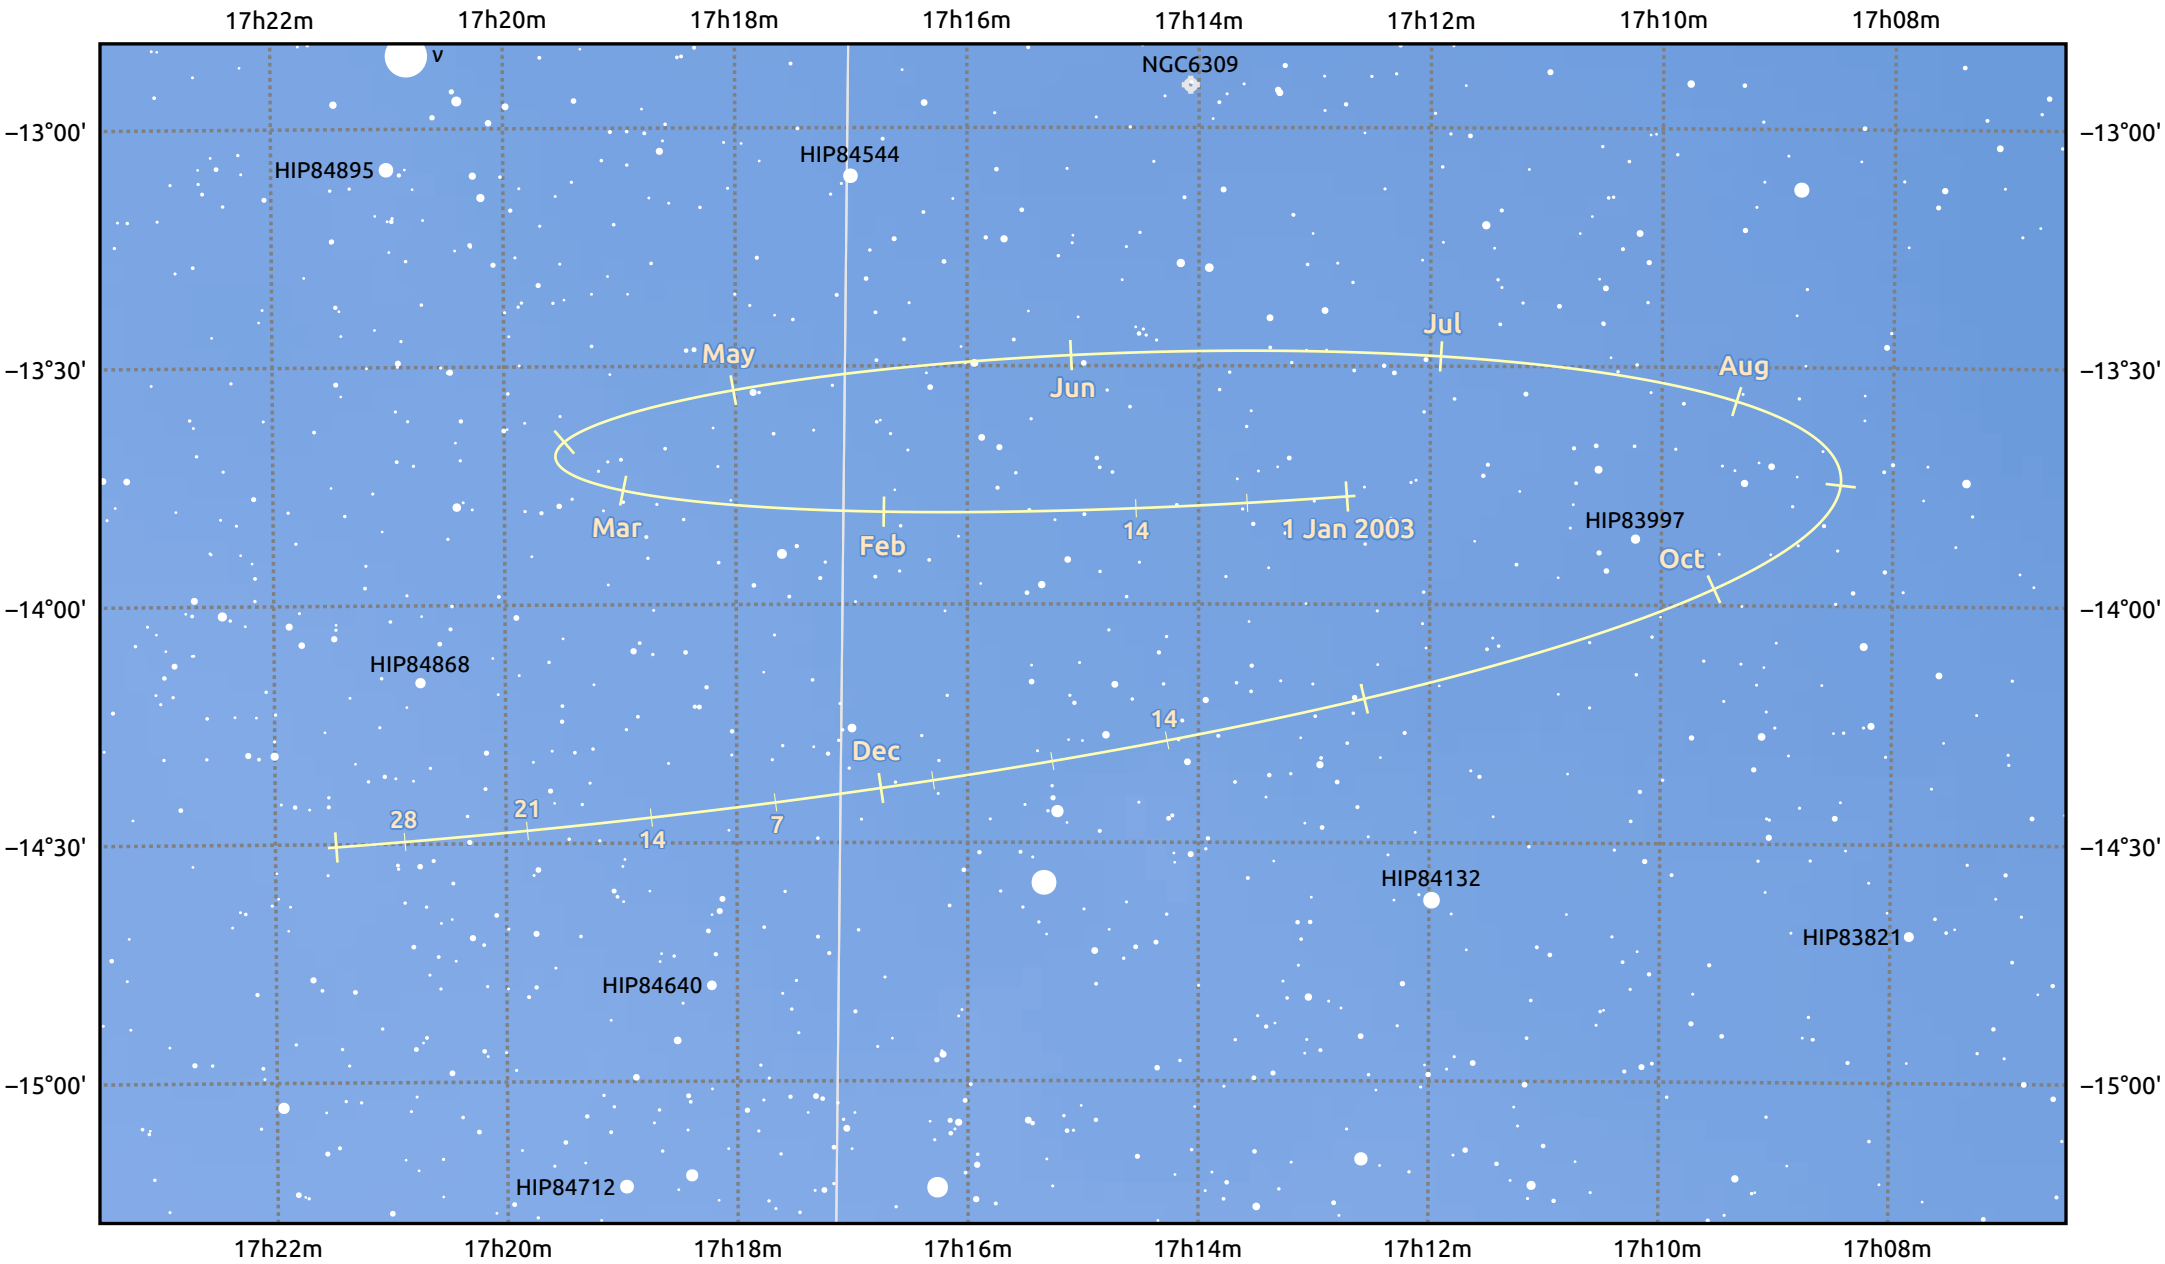

The path of Pluto in 2003

© Dominic Ford 2011–2025. Date markers placed at midnight UTC. Downloaded from <https://in-the-sky.org>

Magnitude scale: 13.0 12.0 11.0 10.0 9.0 8.0 7.0 6.0 5.0 4.0

— Ecliptic Plane

Galaxy Bright nebula Open cluster Globular cluster Planetary nebula

Date	Mag
2003 Jan 1	14.6
2003 Apr 1	14.6
2003 Jul 1	14.4
2003 Oct 1	14.6
2004 Jan 1	14.6