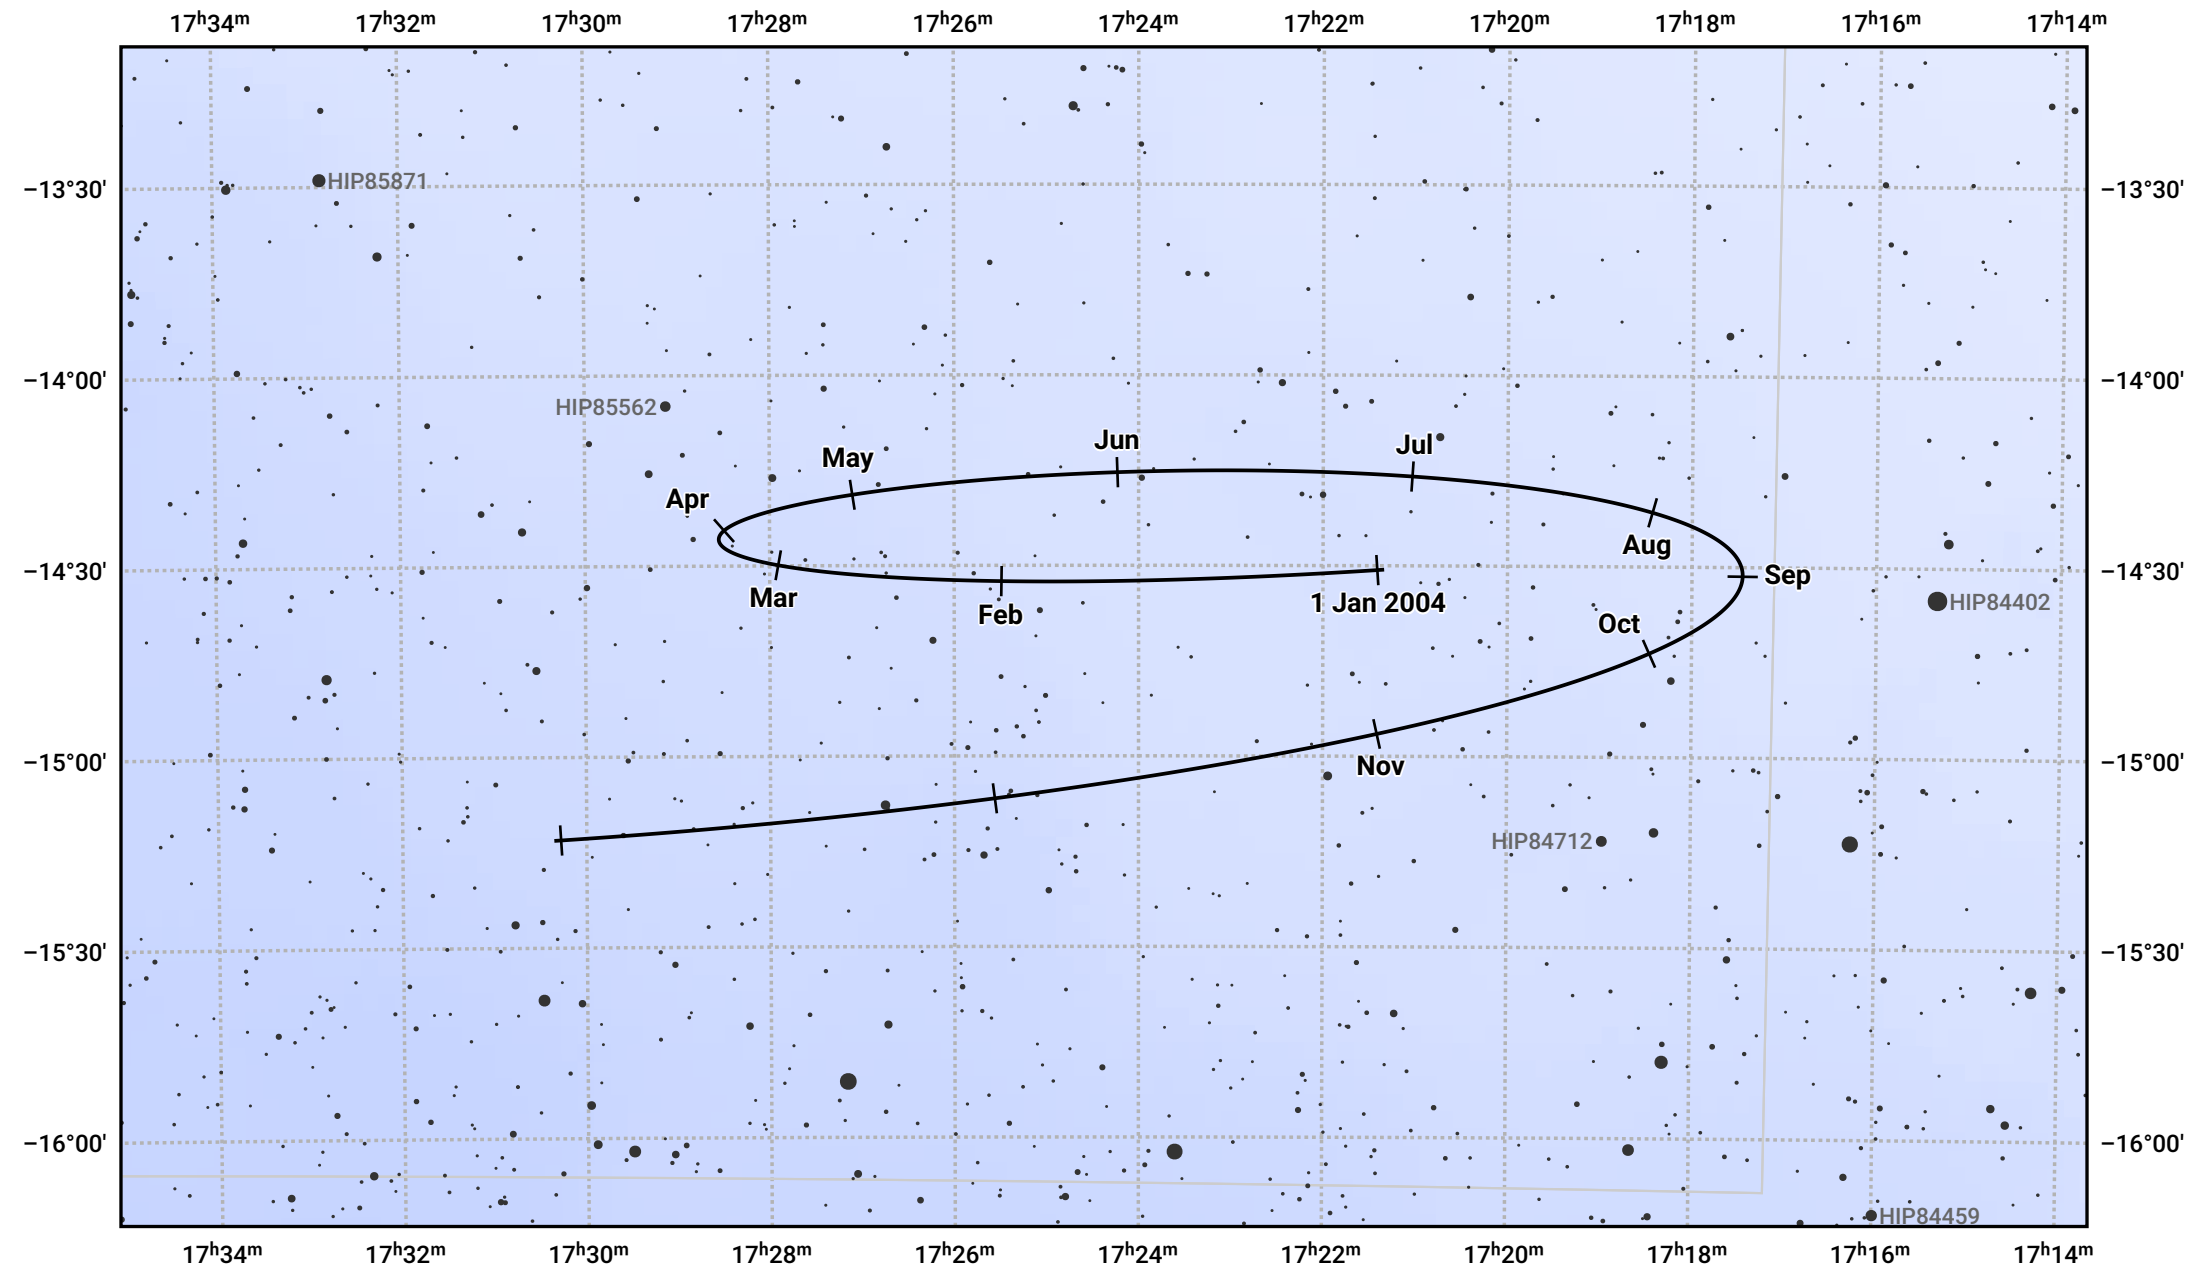

# The path of Pluto in 2004

© Dominic Ford 2011–2024. Date markers placed at midnight UTC. Downloaded from <https://in-the-sky.org>

Magnitude scale: · 12.0 · 11.0 · 10.0 · 9.0 · 8.0 · 7.0 · 6.0

— Ecliptic Plane

● Galaxy    ■ Bright nebula    ● Open cluster    ⊕ Globular cluster

Date	Mag
2004 Jan 1	14.6
2004 Apr 1	14.6
2004 Jul 1	14.5
2004 Oct 1	14.7
2005 Jan 1	14.6