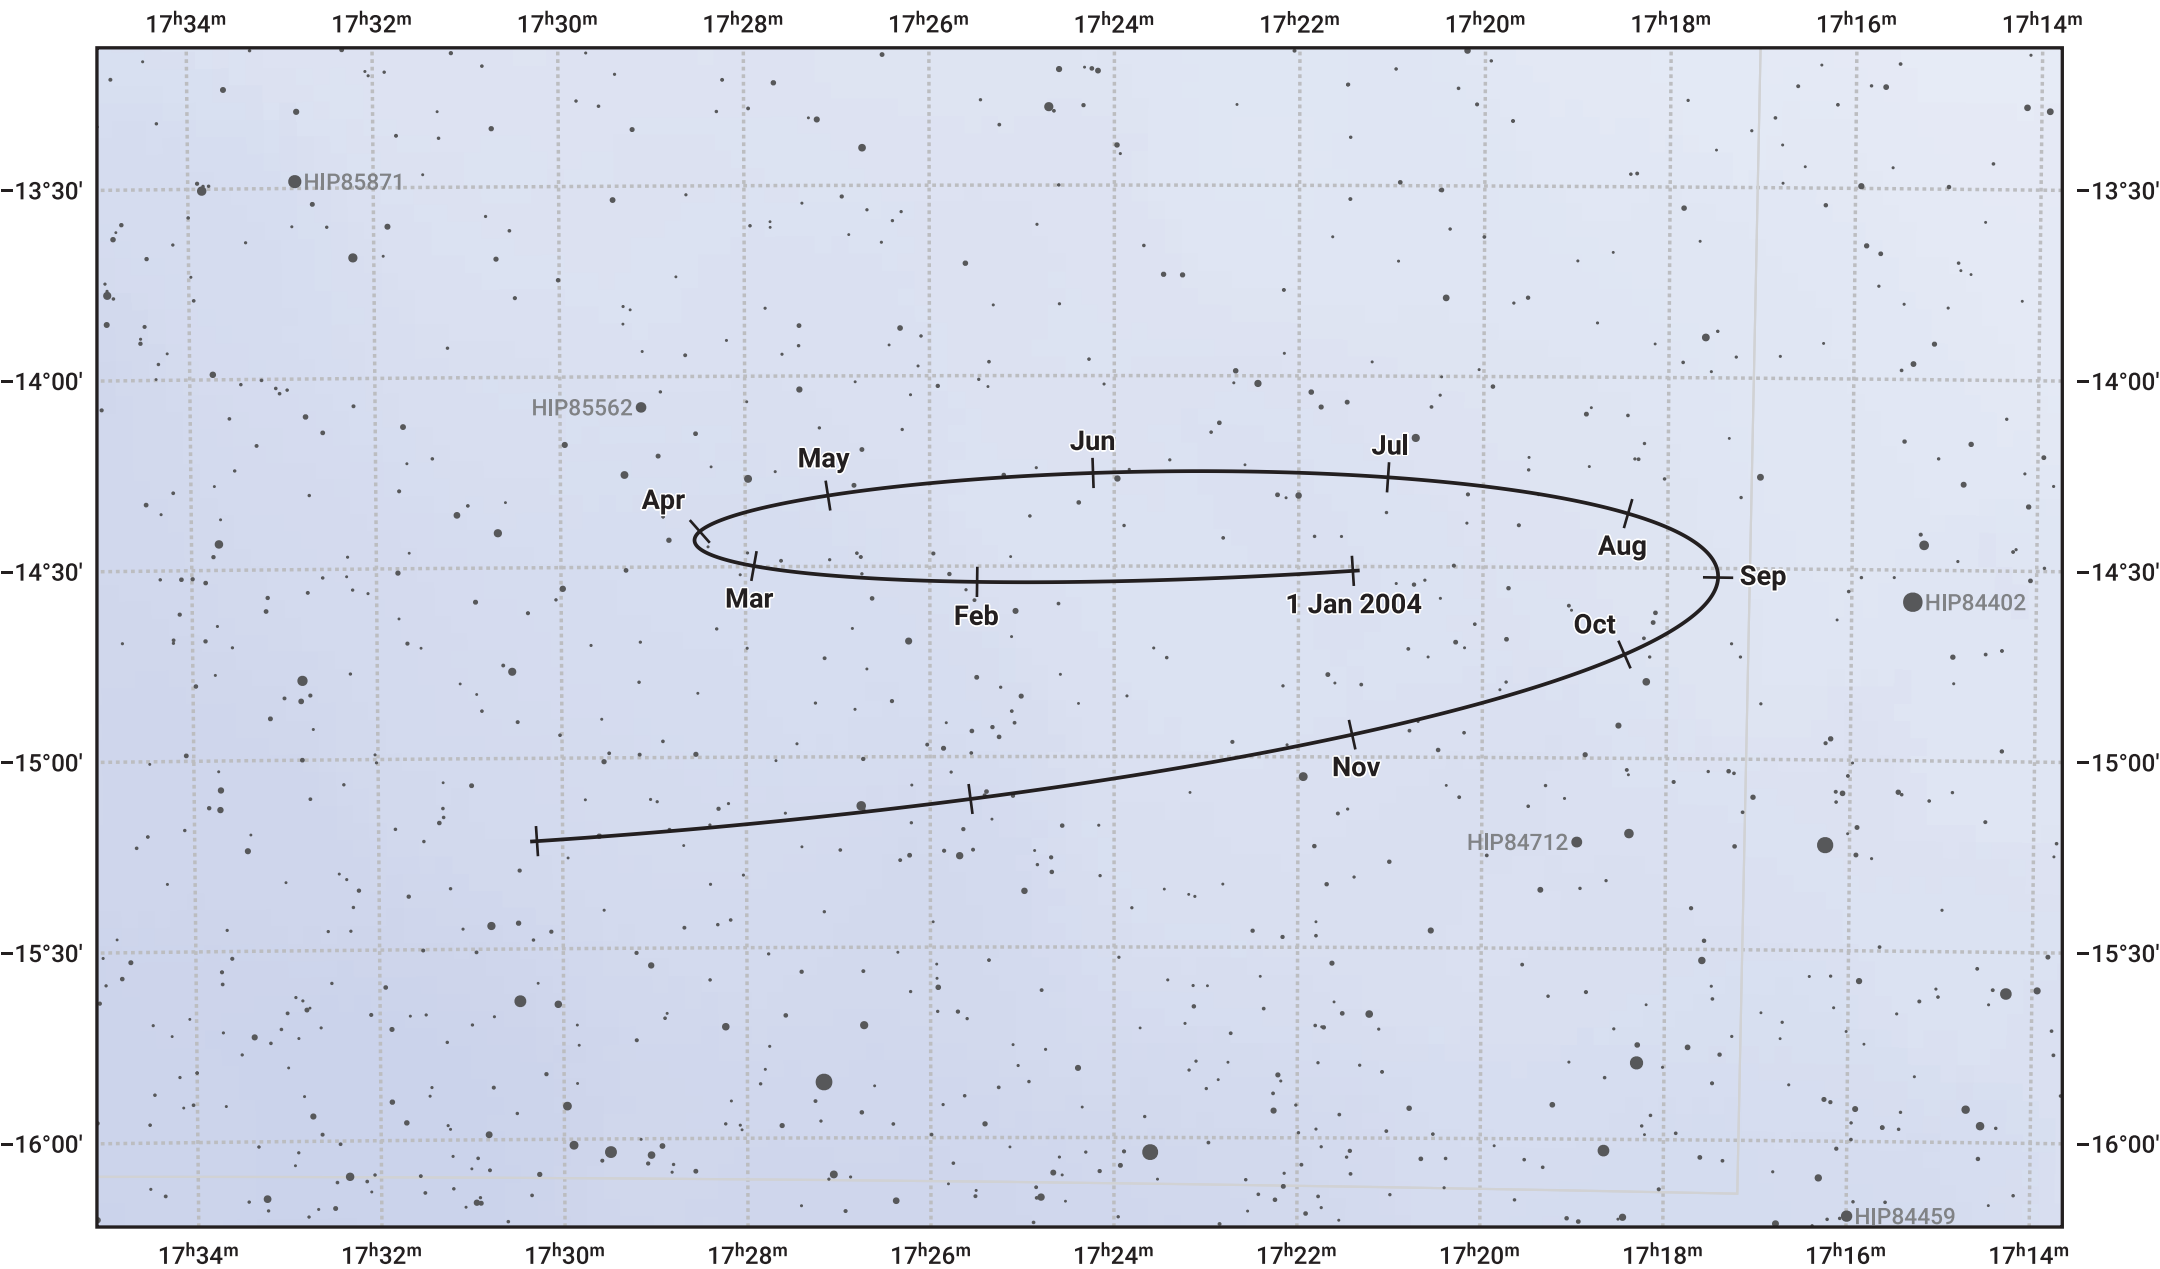

The path of Pluto in 2004

© Dominic Ford 2011–2024. Date markers placed at midnight UTC. Downloaded from <https://in-the-sky.org>

Magnitude scale: • 12.0 • 11.0 • 10.0 • 9.0 • 8.0 • 7.0 • 6.0

— Ecliptic Plane

- Galaxy
- Bright nebula
- Open cluster
- ⊕ Globular cluster

Date	Mag
2004 Jan 1	14.6
2004 Apr 1	14.6
2004 Jul 1	14.5
2004 Oct 1	14.7
2005 Jan 1	14.6