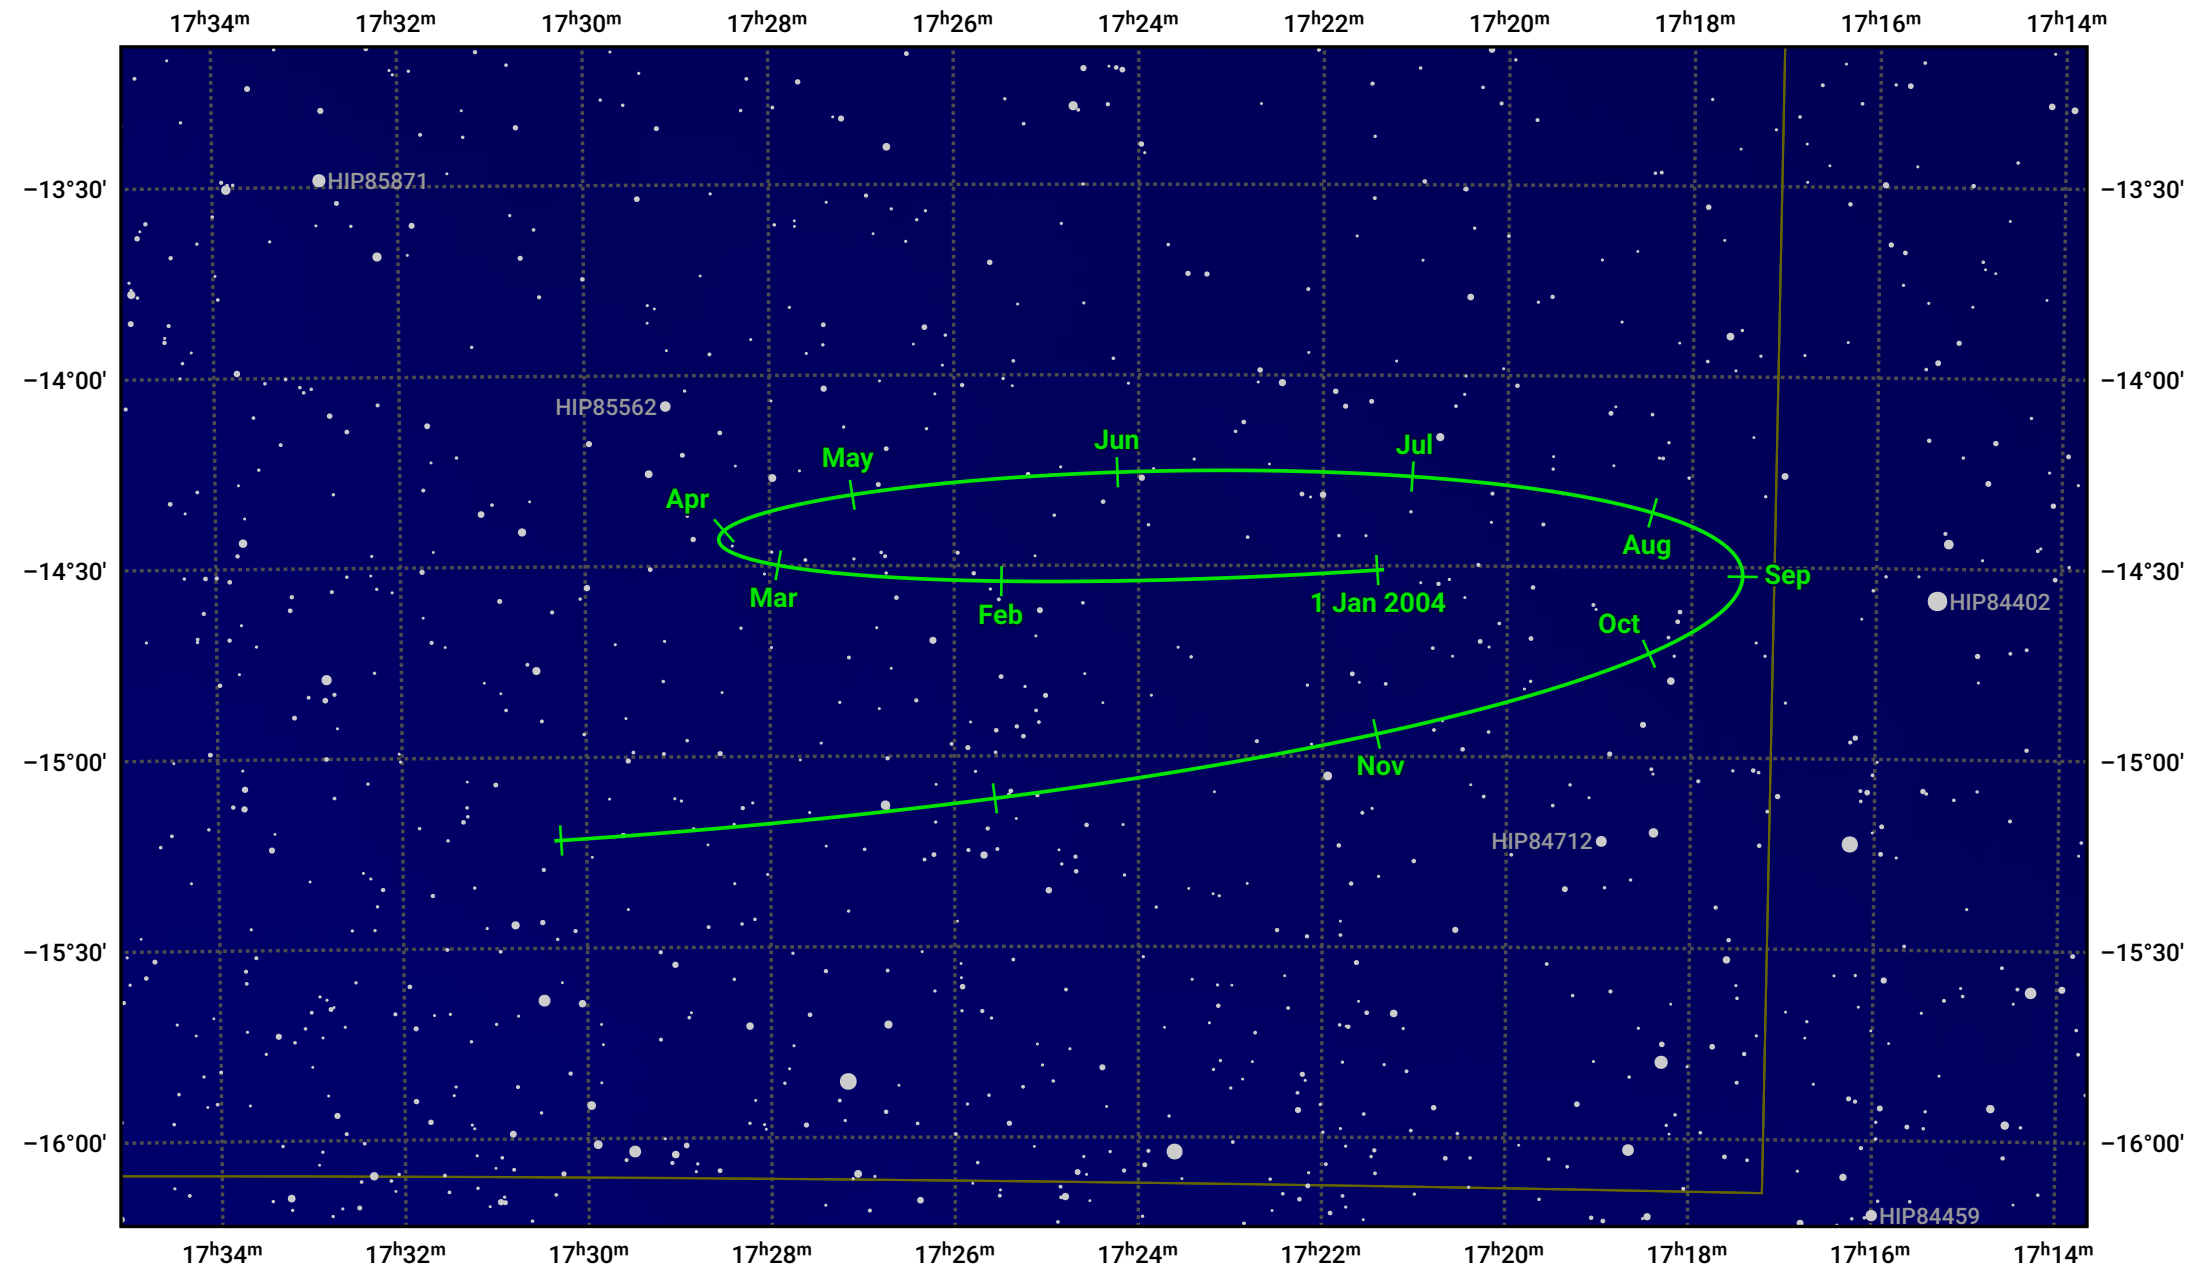

The path of Pluto in 2004

© Dominic Ford 2011–2024. Date markers placed at midnight UTC. Downloaded from <https://in-the-sky.org>

Magnitude scale: · 12.0 · 11.0 · 10.0 · 9.0 · 8.0 · 7.0 · 6.0

— Ecliptic Plane

● Galaxy ■ Bright nebula ● Open cluster ⊕ Globular cluster

Date	Mag
2004 Jan 1	14.6
2004 Apr 1	14.6
2004 Jul 1	14.5
2004 Oct 1	14.7
2005 Jan 1	14.6