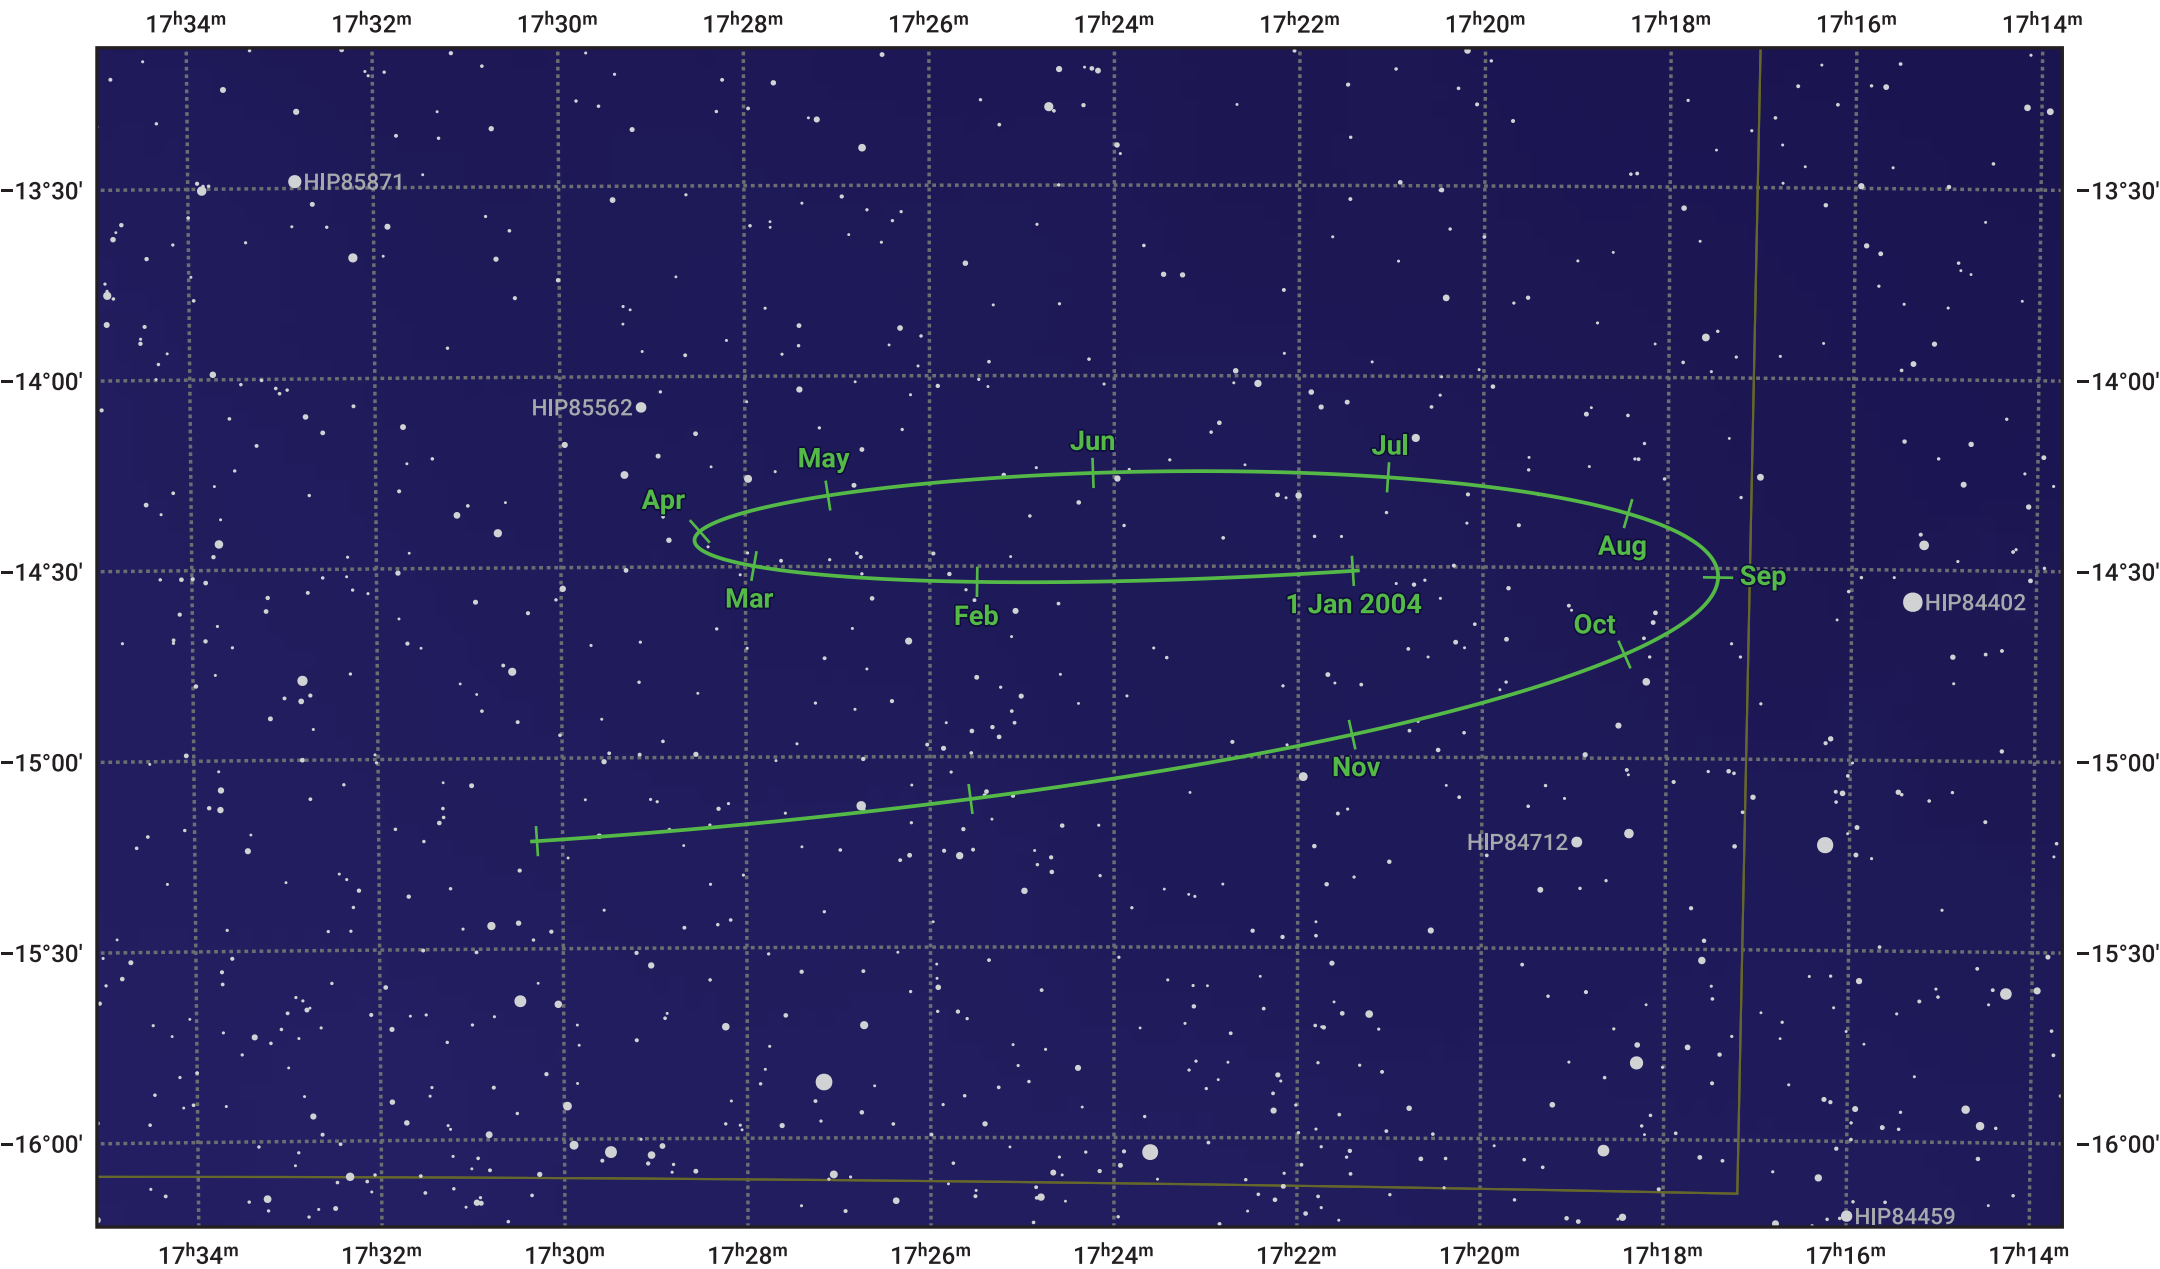

The path of Pluto in 2004

© Dominic Ford 2011–2024. Date markers placed at midnight UTC. Downloaded from <https://in-the-sky.org>

Magnitude scale: \bullet 12.0 \bullet 11.0 \bullet 10.0 \bullet 9.0 \bullet 8.0 \bullet 7.0 \bullet 6.0

— Ecliptic Plane

- Galaxy
- Bright nebula
- Open cluster
- ⊕ Globular cluster

Date	Mag
2004 Jan 1	14.6
2004 Apr 1	14.6
2004 Jul 1	14.5
2004 Oct 1	14.7
2005 Jan 1	14.6