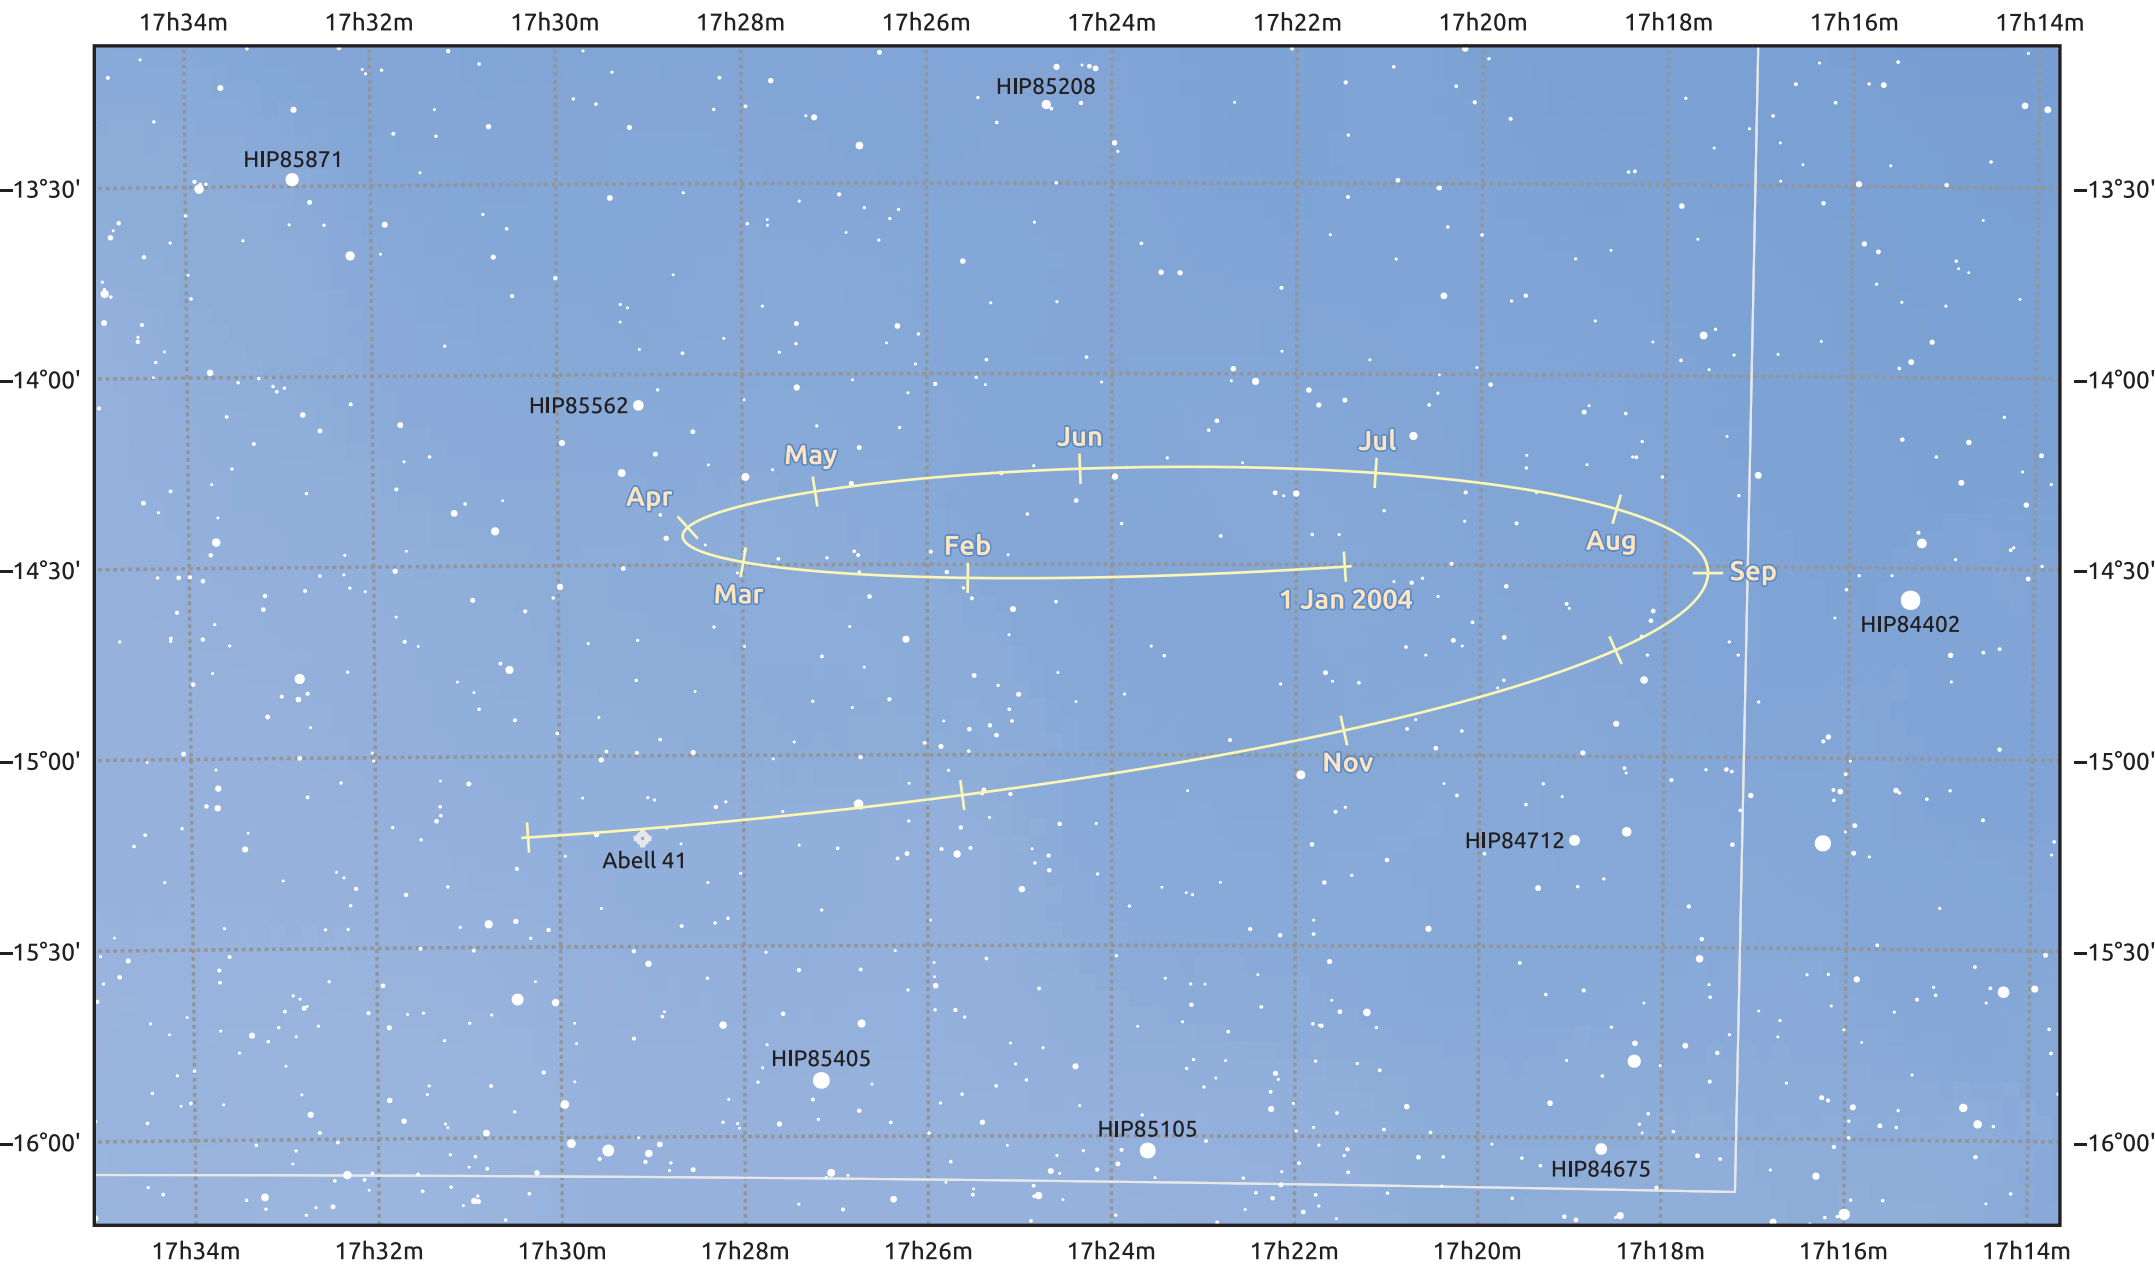

The path of Pluto in 2004

© Dominic Ford 2011–2025. Date markers placed at midnight UTC. Downloaded from <https://in-the-sky.org>

Magnitude scale: • 12.0 • 11.0 • 10.0 • 9.0 • 8.0 • 7.0 • 6.0

— Ecliptic Plane

- Galaxy
- Bright nebula
- Open cluster
- Globular cluster
- ◆ Planetary nebula

Date	Mag
2004 Jan 1	14.6
2004 Apr 1	14.6
2004 Jul 1	14.4
2004 Oct 1	14.6
2005 Jan 1	14.6