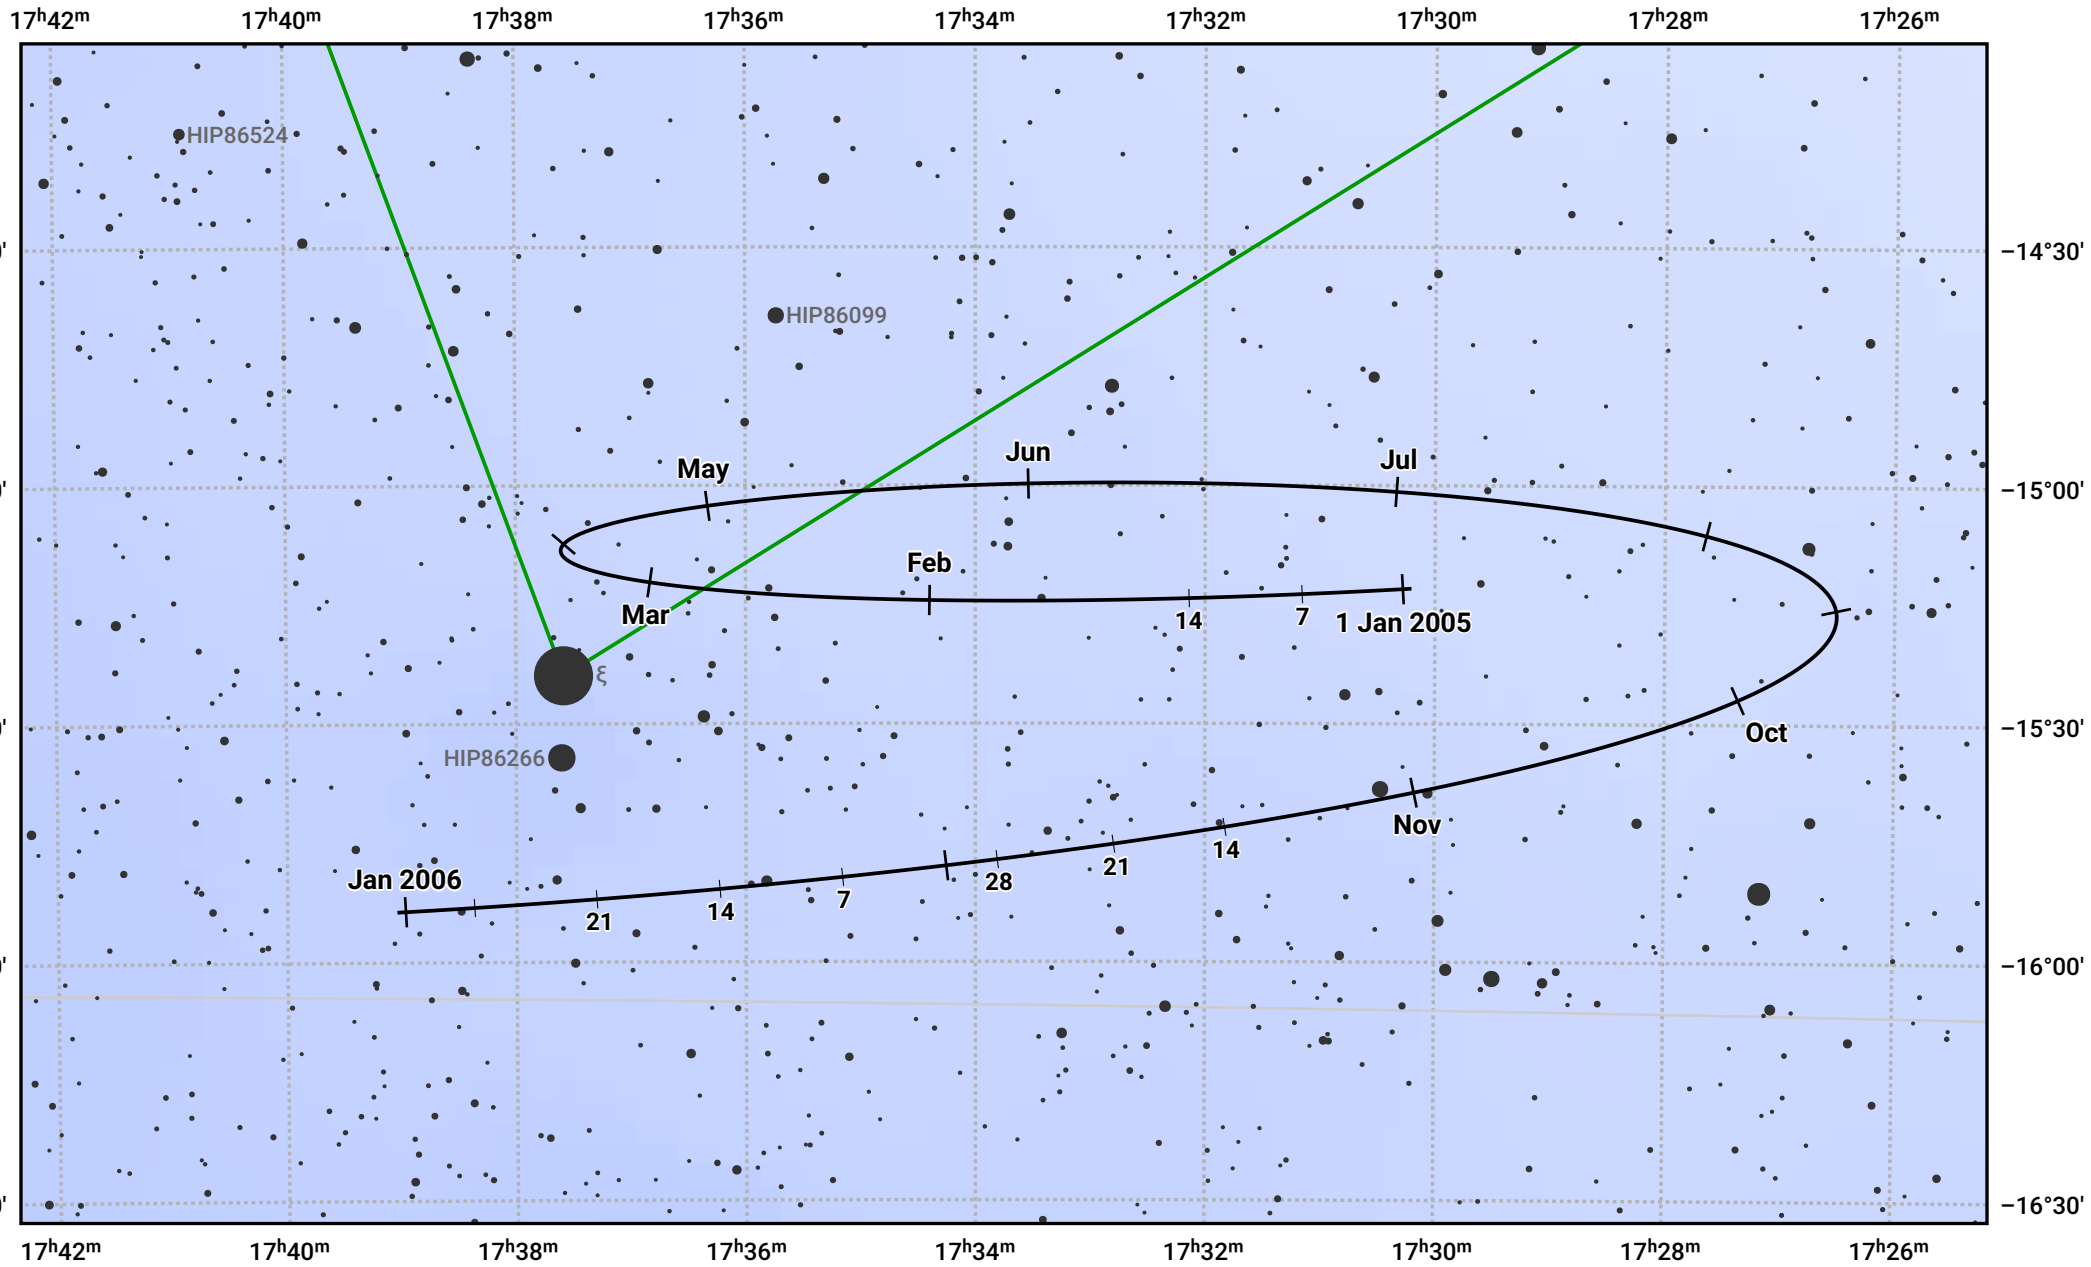

The path of Pluto in 2005

© Dominic Ford 2011–2024. Date markers placed at midnight UTC. Downloaded from <https://in-the-sky.org>

Magnitude scale: · 12.0 · 11.0 · 10.0 · 9.0 · 8.0 · 7.0 · 6.0 · 5.0 · 4.0 · 3.0

— Ecliptic Plane

● Galaxy ■ Bright nebula ● Open cluster ⊕ Globular cluster

Date	Mag
2005 Jan 1	14.6
2005 Apr 1	14.7
2005 Jul 1	14.5
2005 Oct 1	14.7
2006 Jan 1	14.6