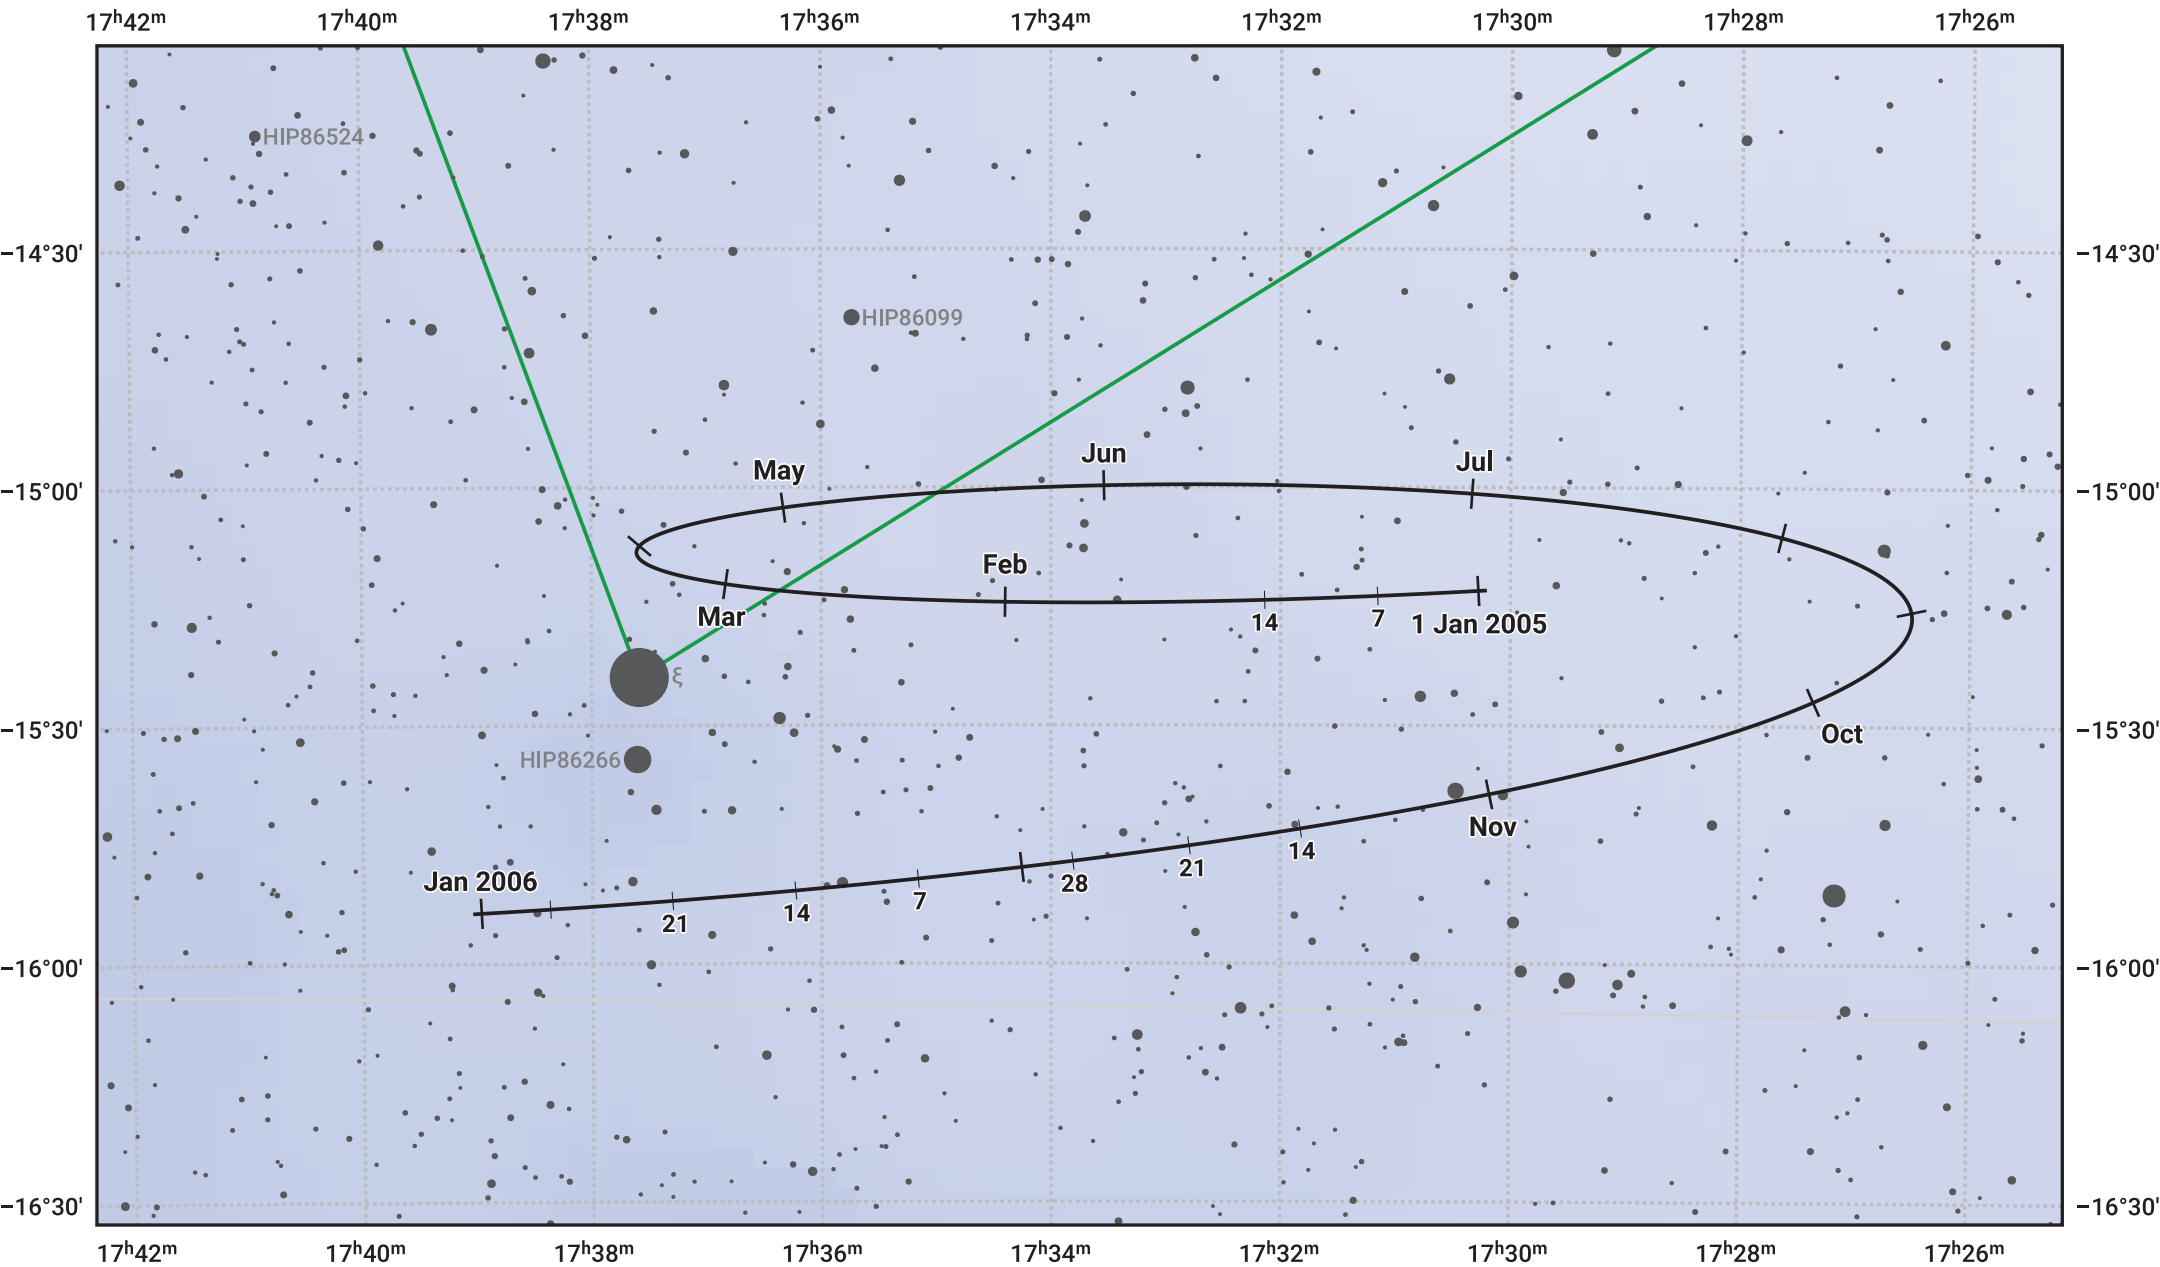

The path of Pluto in 2005

© Dominic Ford 2011–2024. Date markers placed at midnight UTC. Downloaded from <https://in-the-sky.org>

Magnitude scale: · 12.0 · 11.0 · 10.0 · 9.0 · 8.0 · 7.0 · 6.0 · 5.0 · 4.0 · 3.0

— Ecliptic Plane

- Galaxy
- Bright nebula
- Open cluster
- ⊕ Globular cluster

Date	Mag
2005 Jan 1	14.6
2005 Apr 1	14.7
2005 Jul 1	14.5
2005 Oct 1	14.7
2006 Jan 1	14.6