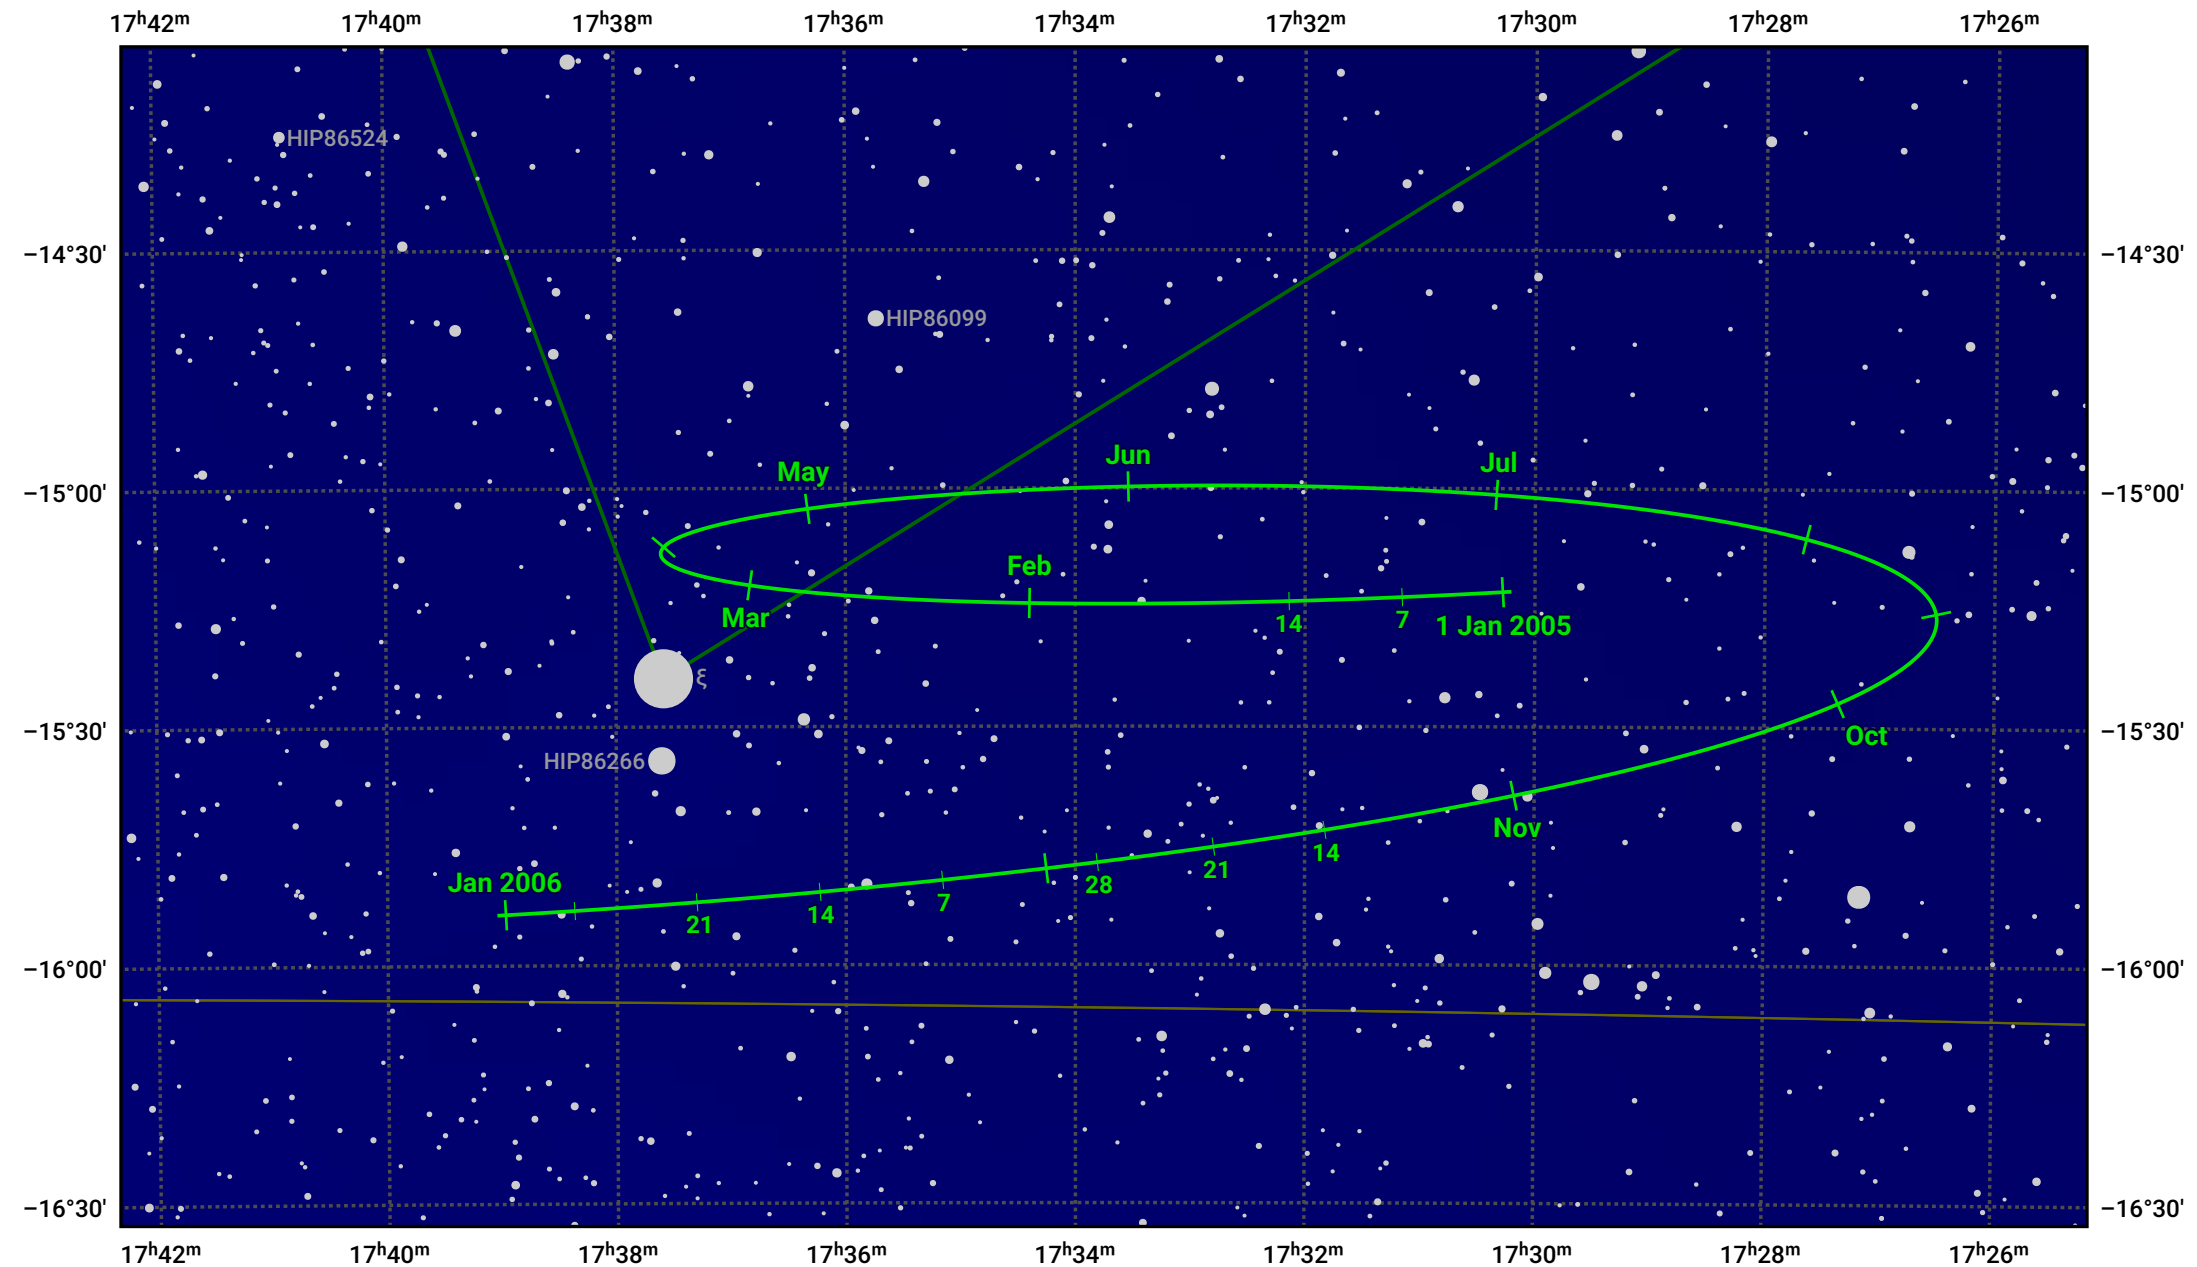

The path of Pluto in 2005

© Dominic Ford 2011–2024. Date markers placed at midnight UTC. Downloaded from <https://in-the-sky.org>

Magnitude scale: · 12.0 · 11.0 · 10.0 · 9.0 · 8.0 · 7.0 · 6.0 · 5.0 · 4.0 · 3.0

— Ecliptic Plane

- Galaxy
- Bright nebula
- Open cluster
- ⊕ Globular cluster

Date	Mag
2005 Jan 1	14.6
2005 Apr 1	14.7
2005 Jul 1	14.5
2005 Oct 1	14.7
2006 Jan 1	14.6