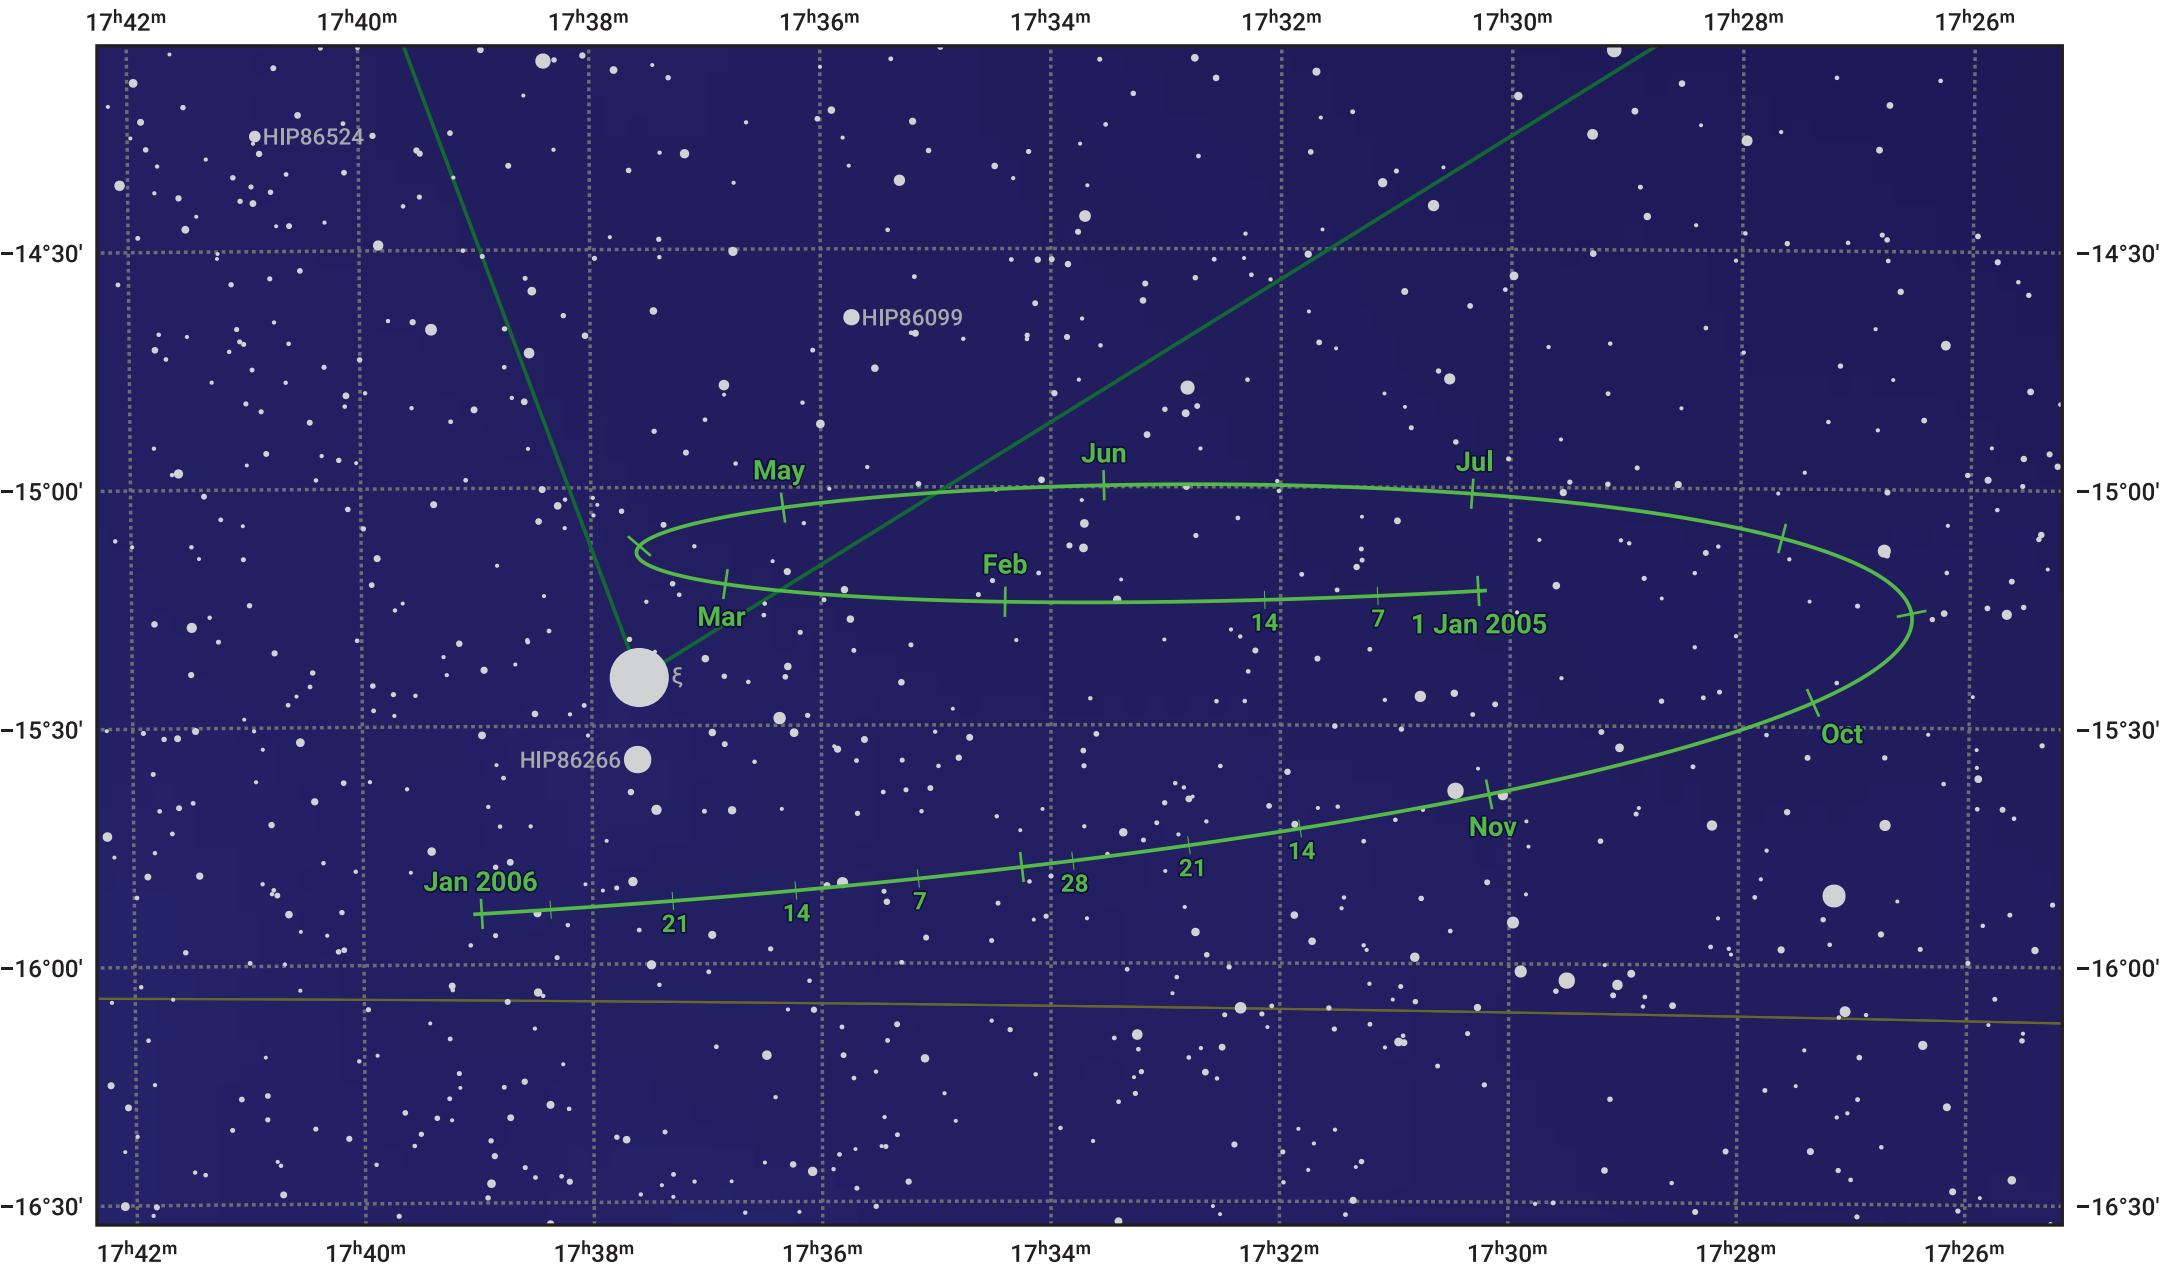

# The path of Pluto in 2005

© Dominic Ford 2011–2024. Date markers placed at midnight UTC. Downloaded from <https://in-the-sky.org>

Magnitude scale: 12.0 11.0 10.0 9.0 8.0 7.0 6.0 5.0 4.0 3.0

— Ecliptic Plane

- Galaxy
- Bright nebula
- Open cluster
- ⊕ Globular cluster

Date	Mag
2005 Jan 1	14.6
2005 Apr 1	14.7
2005 Jul 1	14.5
2005 Oct 1	14.7
2006 Jan 1	14.6