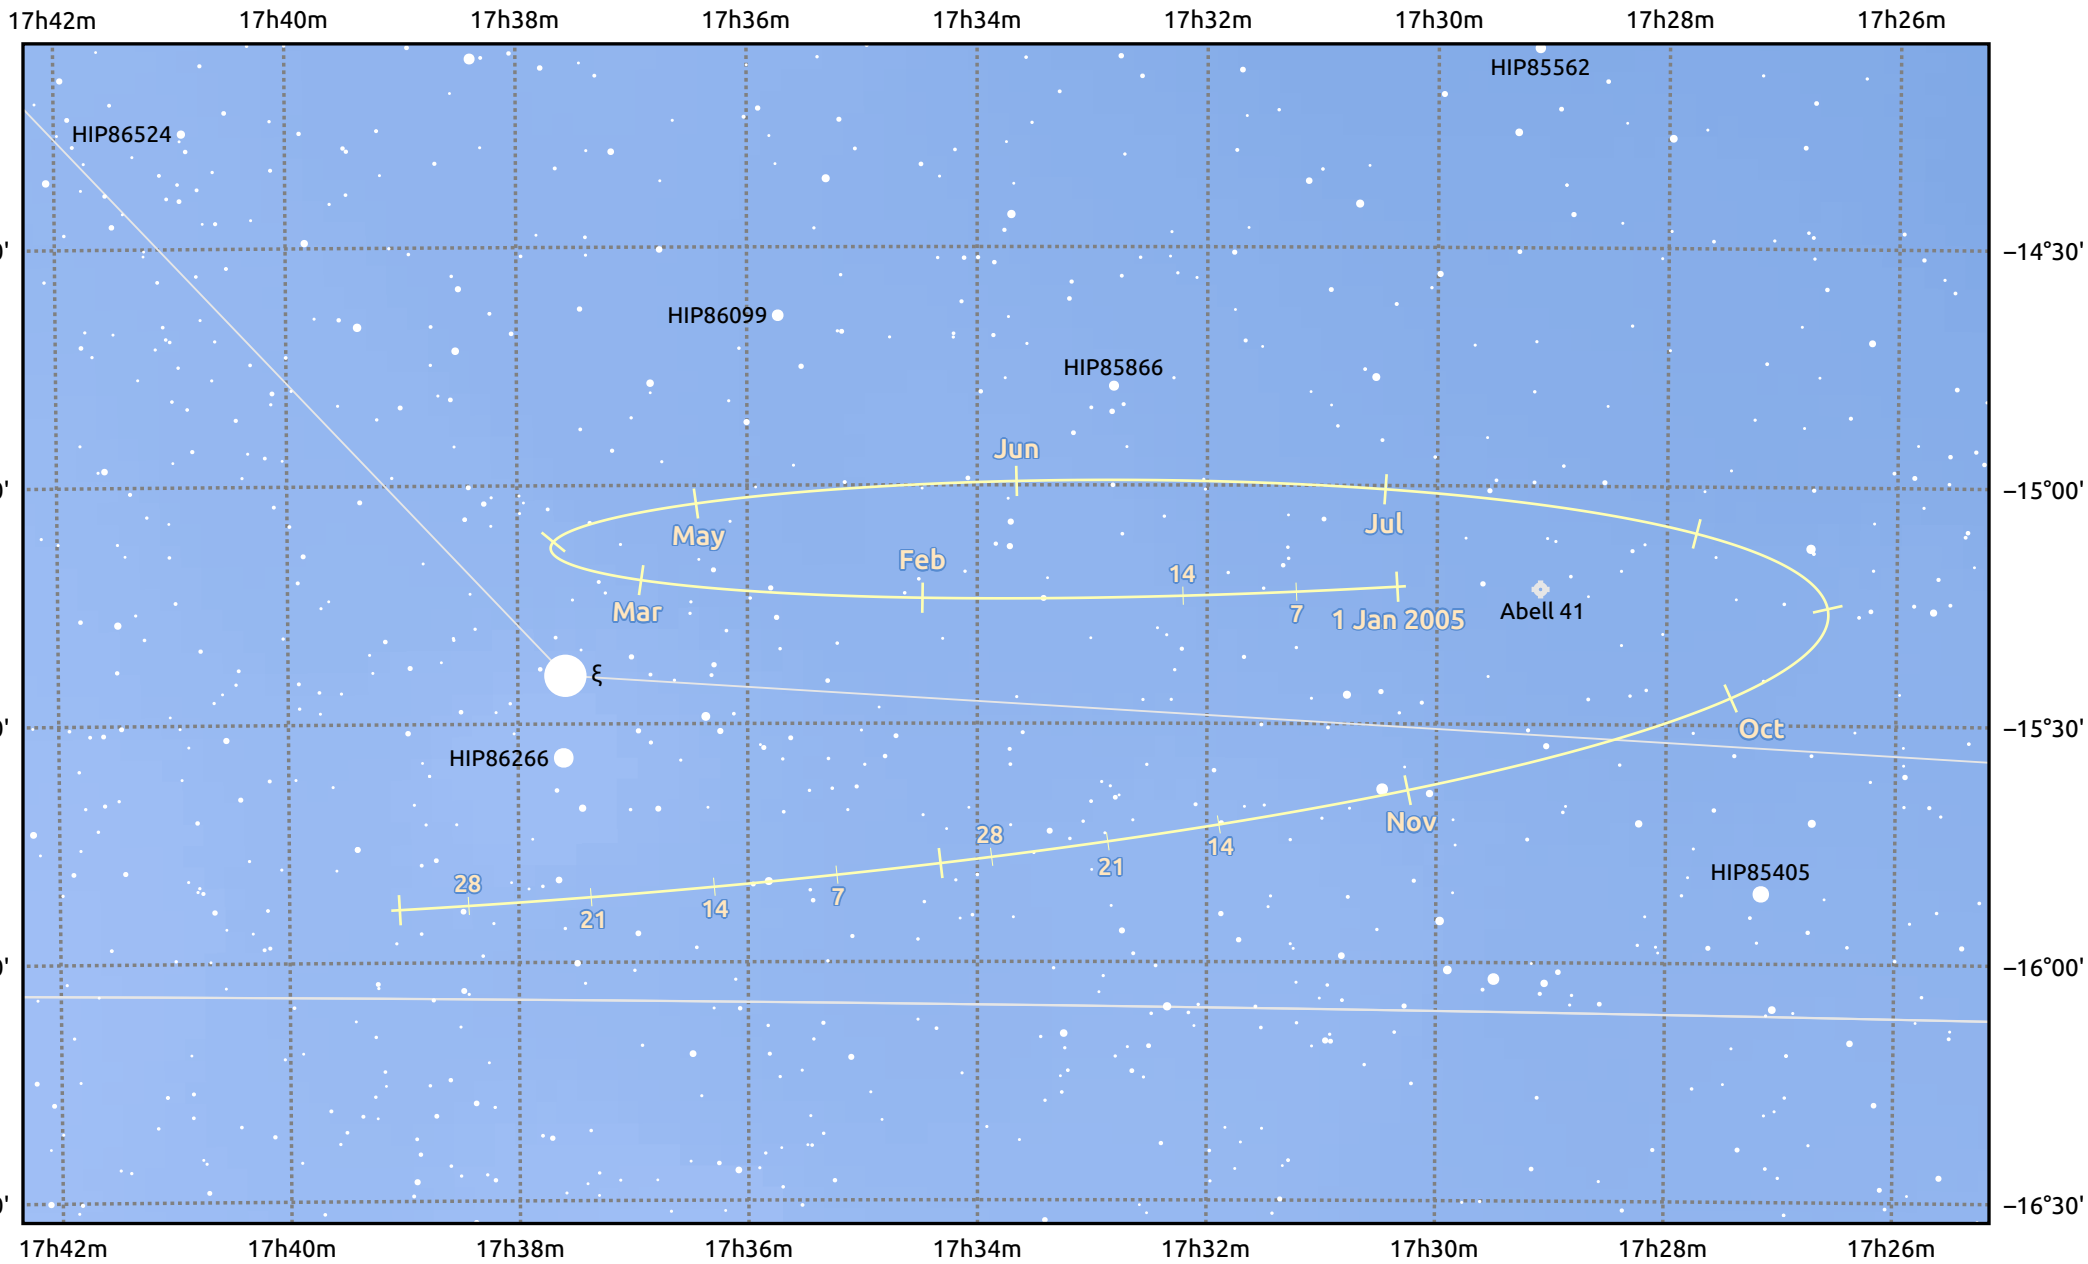

# The path of Pluto in 2005

© Dominic Ford 2011–2025. Date markers placed at midnight UTC. Downloaded from <https://in-the-sky.org>

Magnitude scale: · 12.0 · 11.0 · 10.0 · 9.0 · 8.0 · 7.0 · 6.0 · 5.0 · 4.0 · 3.0

— Ecliptic Plane

Galaxy    Bright nebula    Open cluster    Globular cluster    Planetary nebula

Date	Mag
2005 Jan 1	14.6
2005 Apr 1	14.6
2005 Jul 1	14.5
2005 Oct 1	14.7
2006 Jan 1	14.6