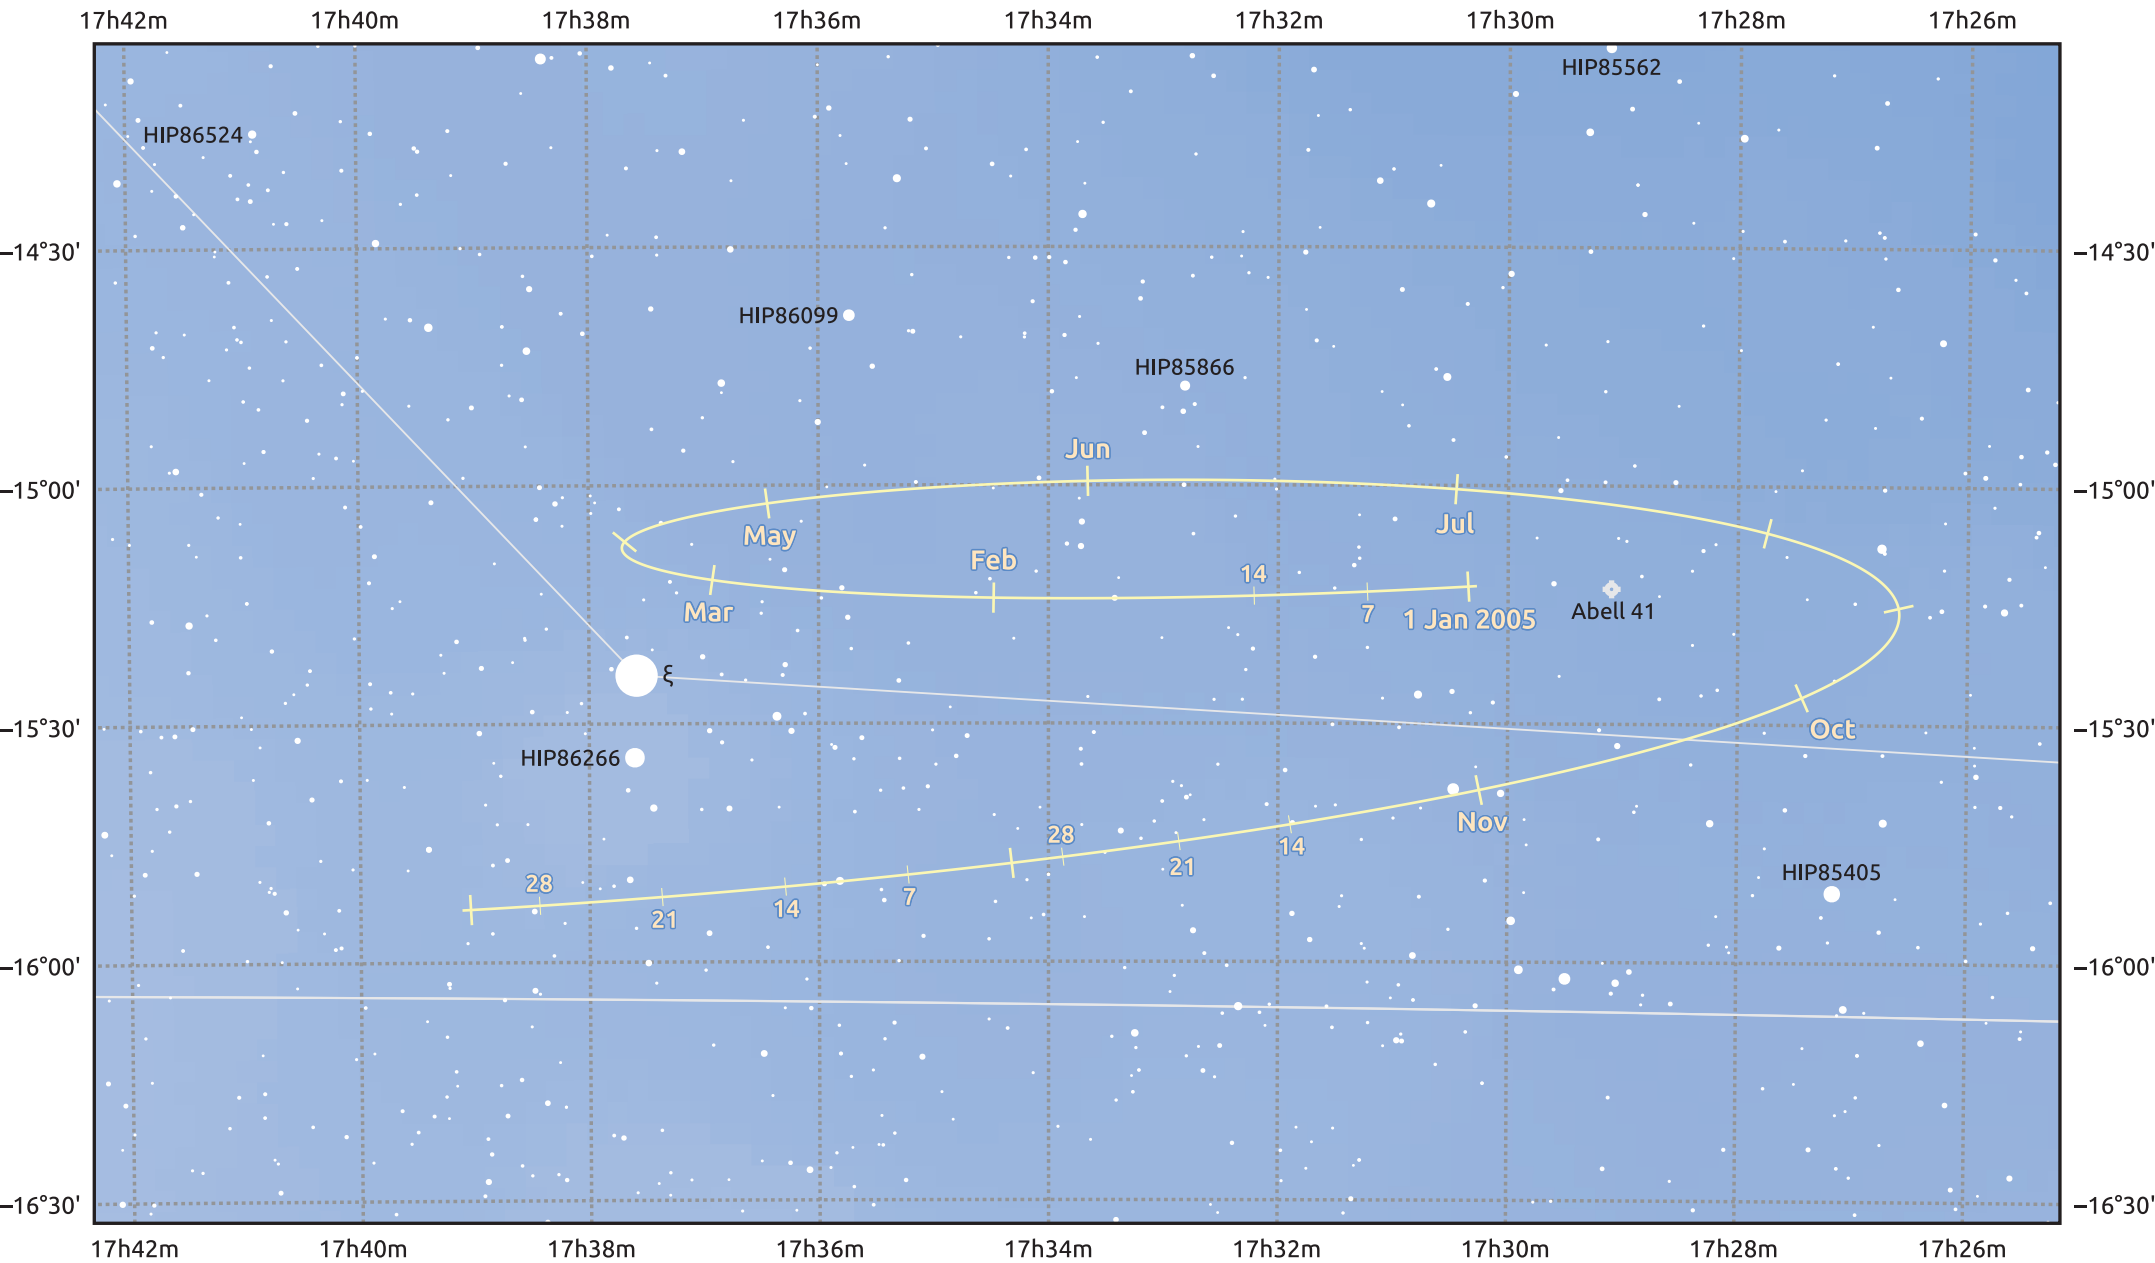

# The path of Pluto in 2005

© Dominic Ford 2011–2025. Date markers placed at midnight UTC. Downloaded from <https://in-the-sky.org>

Magnitude scale: 12.0 11.0 10.0 9.0 8.0 7.0 6.0 5.0 4.0 3.0

— Ecliptic Plane

Galaxy Bright nebula Open cluster Globular cluster Planetary nebula

Date	Mag
2005 Jan 1	14.6
2005 Apr 1	14.6
2005 Jul 1	14.5
2005 Oct 1	14.7
2006 Jan 1	14.6