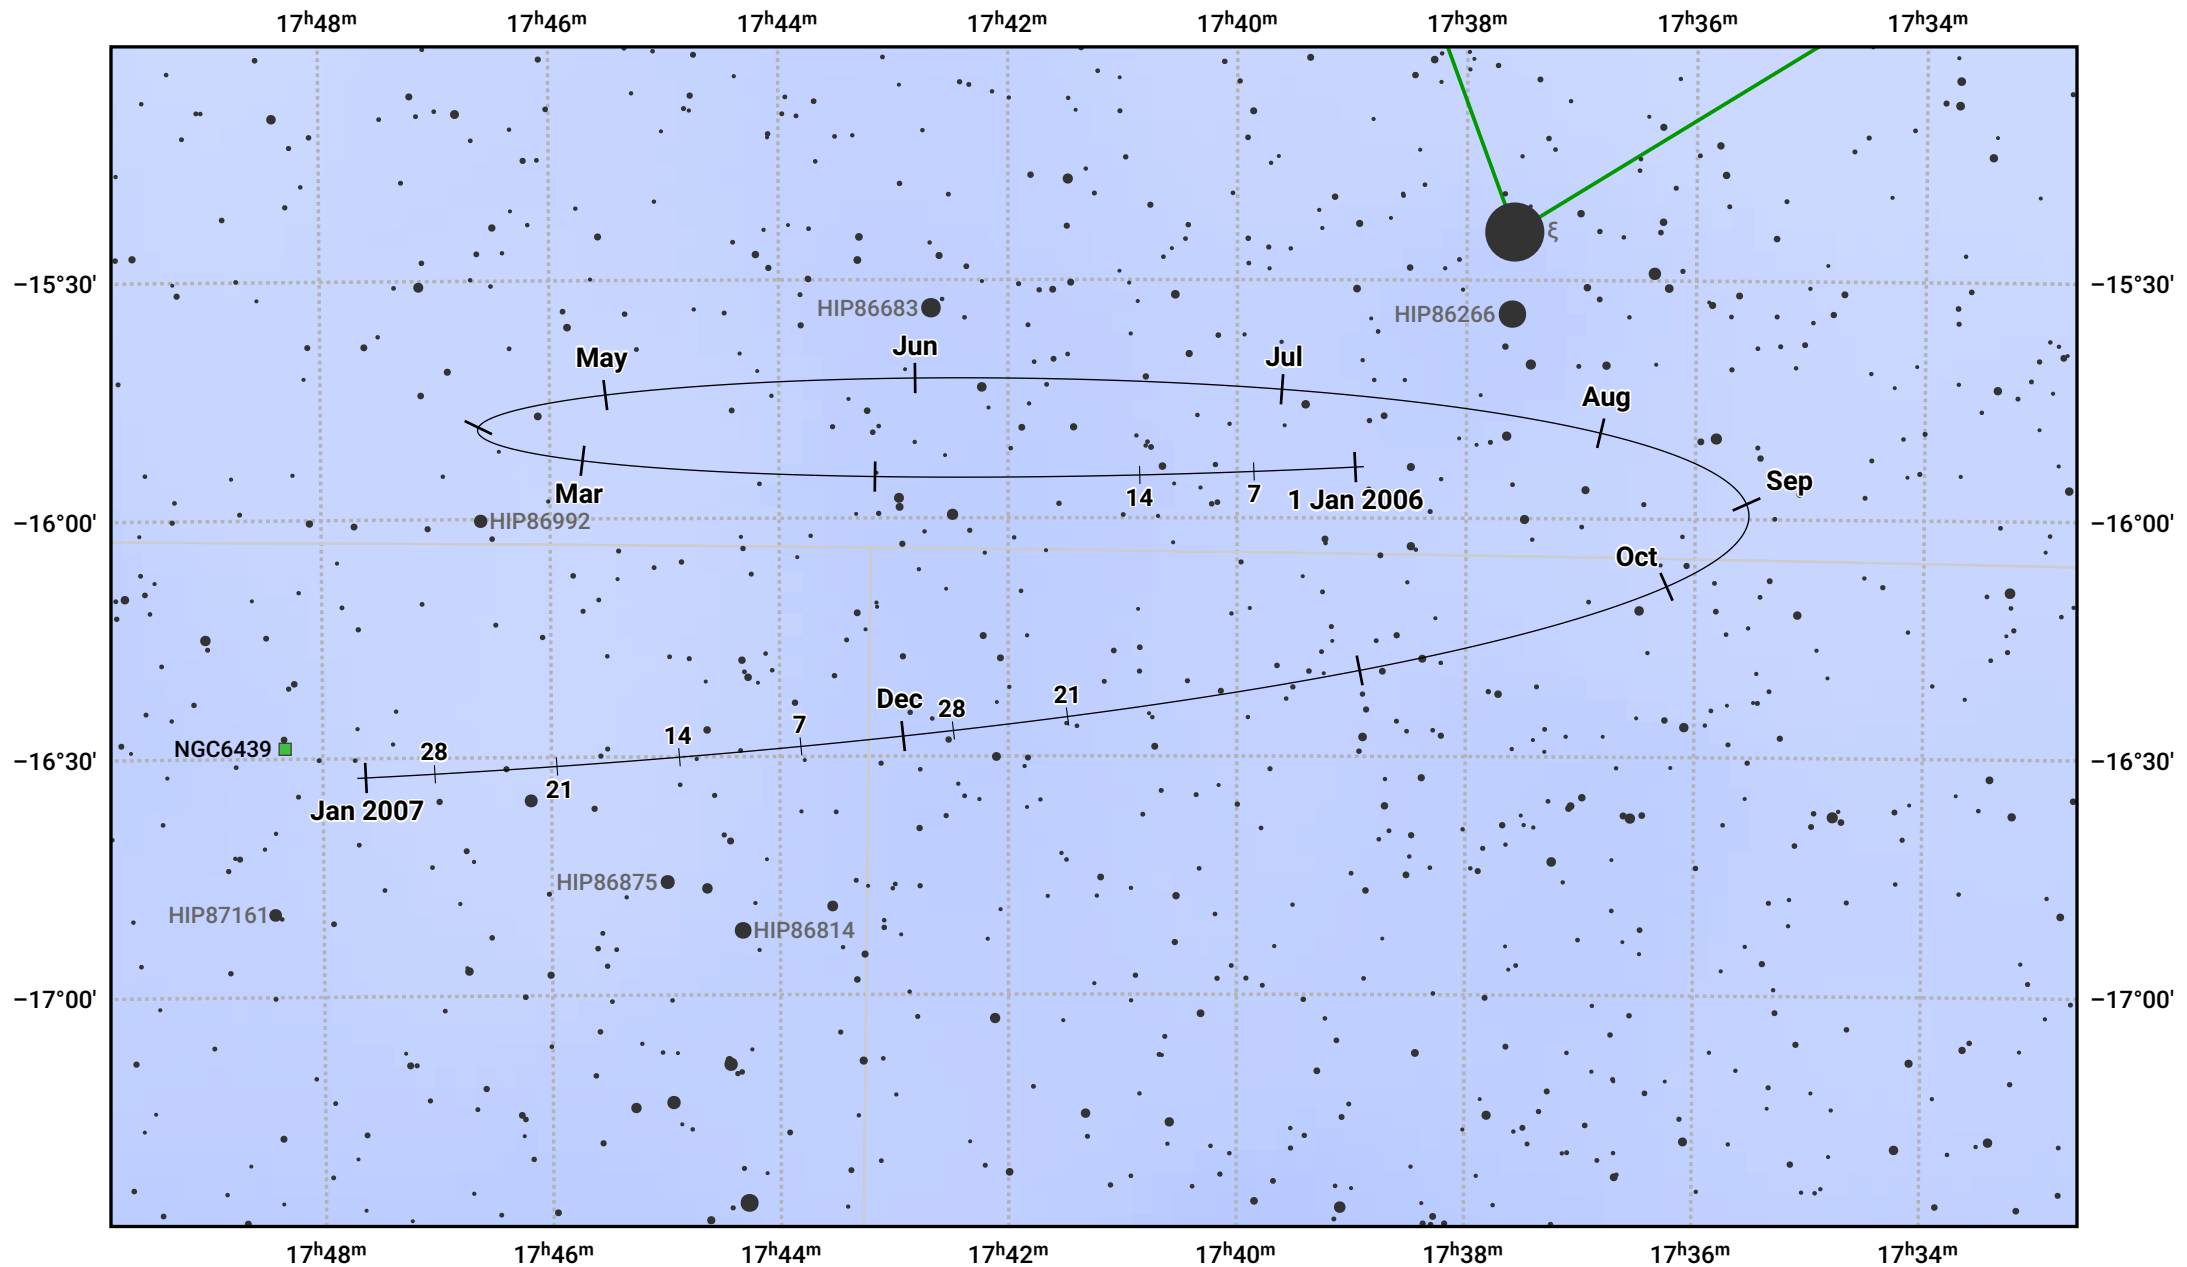

# The path of Pluto in 2006

© Dominic Ford 2011–2024. Date markers placed at midnight UTC. Downloaded from <https://in-the-sky.org>

— Ecliptic Plane

- Galaxy
- Bright nebula
- Open cluster
- Globular cluster