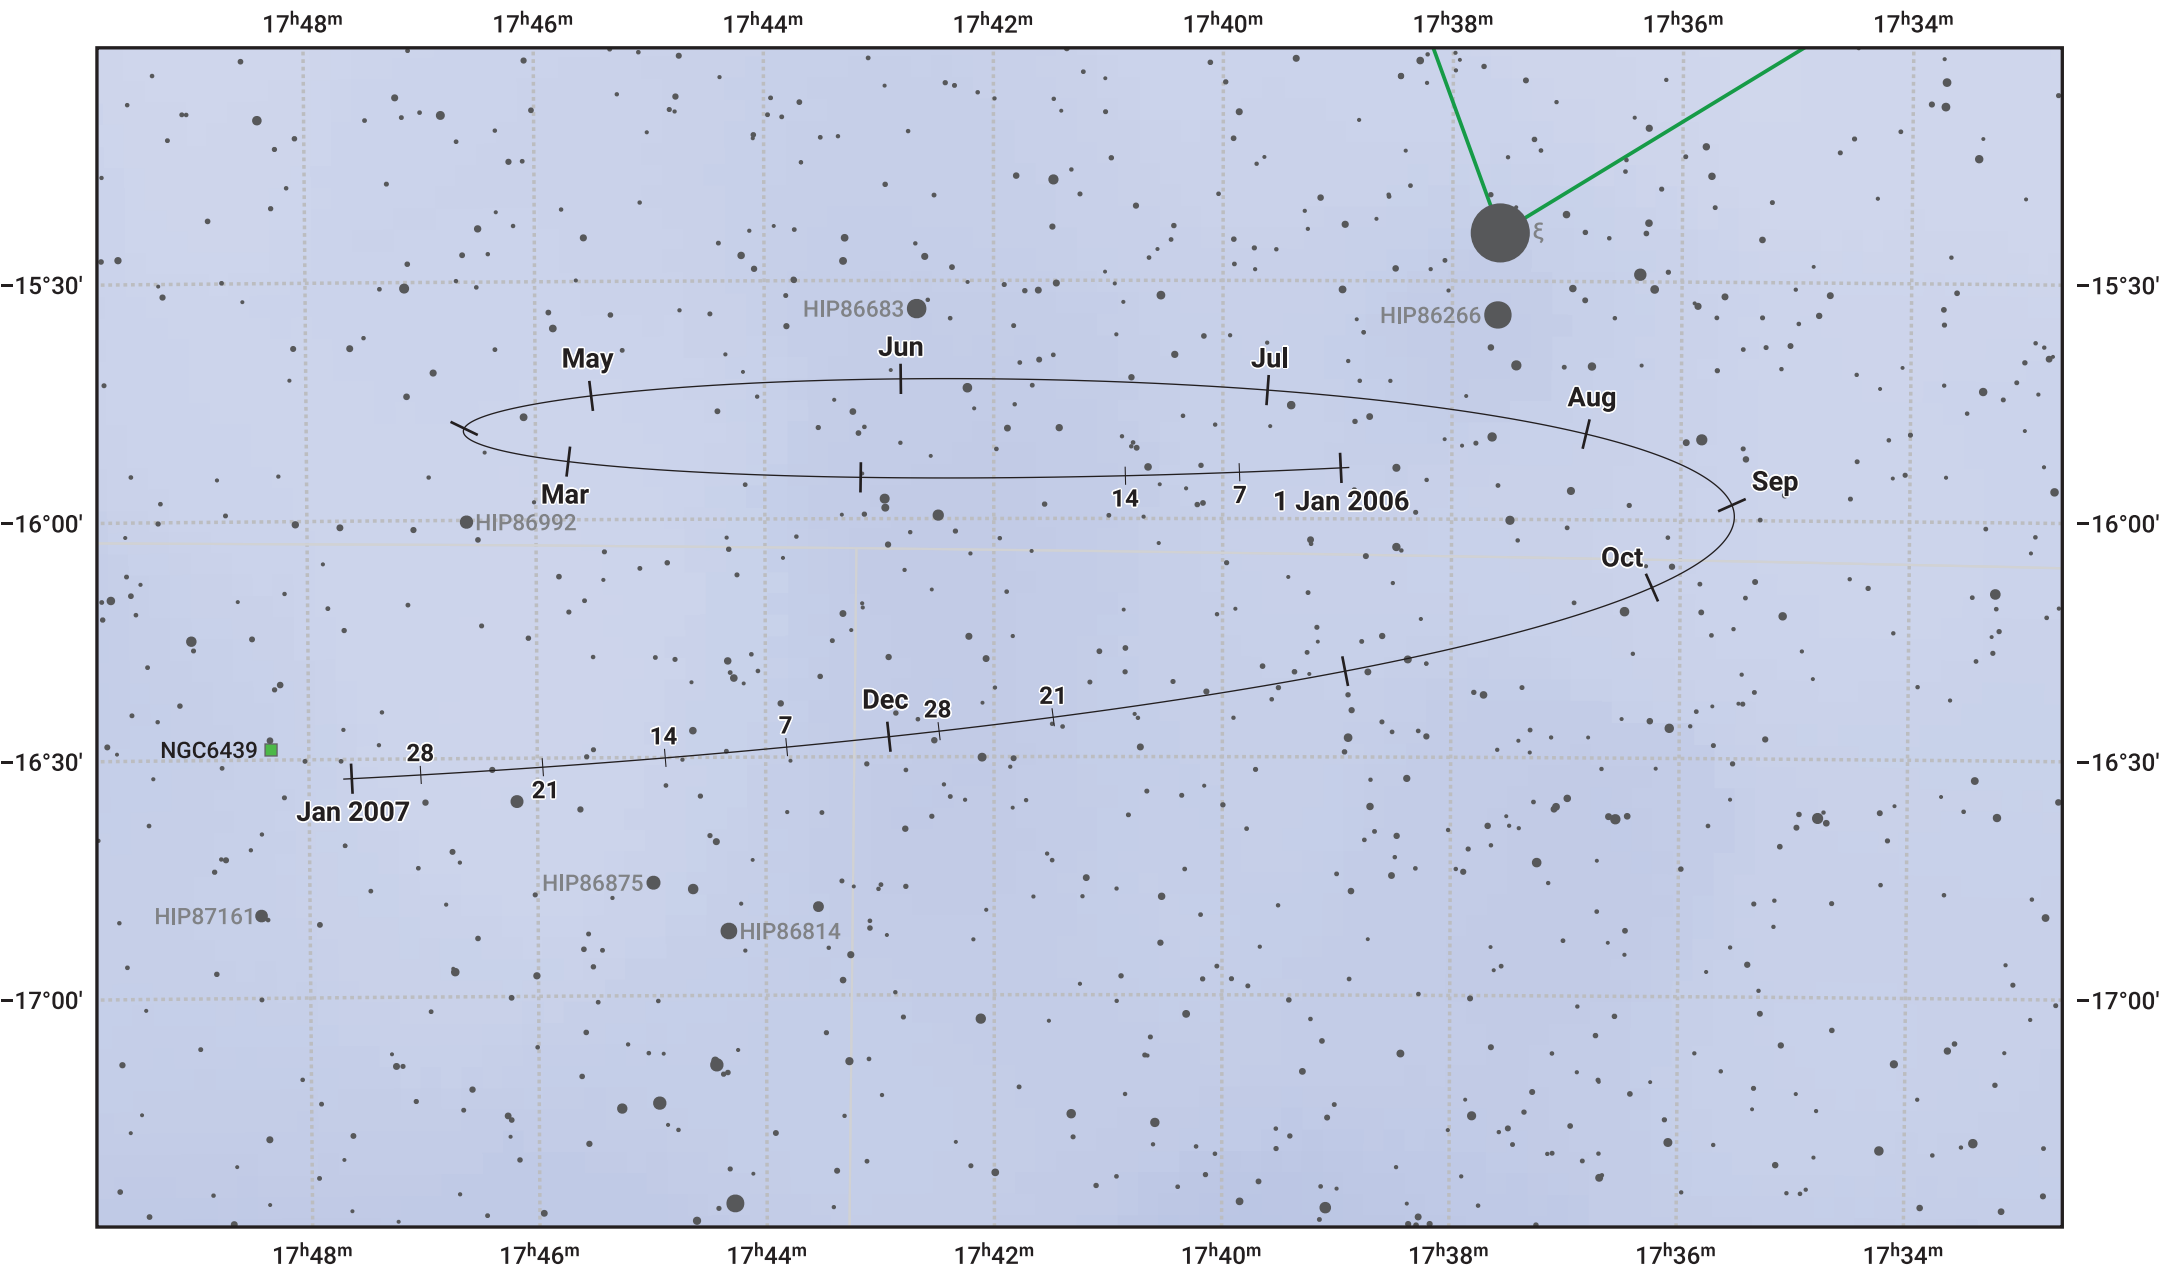

The path of Pluto in 2006

© Dominic Ford 2011–2024. Date markers placed at midnight UTC. Downloaded from <https://in-the-sky.org>

Magnitude scale: · 12.0 · 11.0 · 10.0 · 9.0 · 8.0 · 7.0 · 6.0 · 5.0 · 4.0 · 3.0

— Ecliptic Plane

- Galaxy
- Bright nebula
- Open cluster
- ⊕ Globular cluster

Date	Mag
2006 Jan 1	14.6
2006 Apr 1	14.7
2006 Jul 1	14.5
2006 Oct 1	14.7
2007 Jan 1	14.7