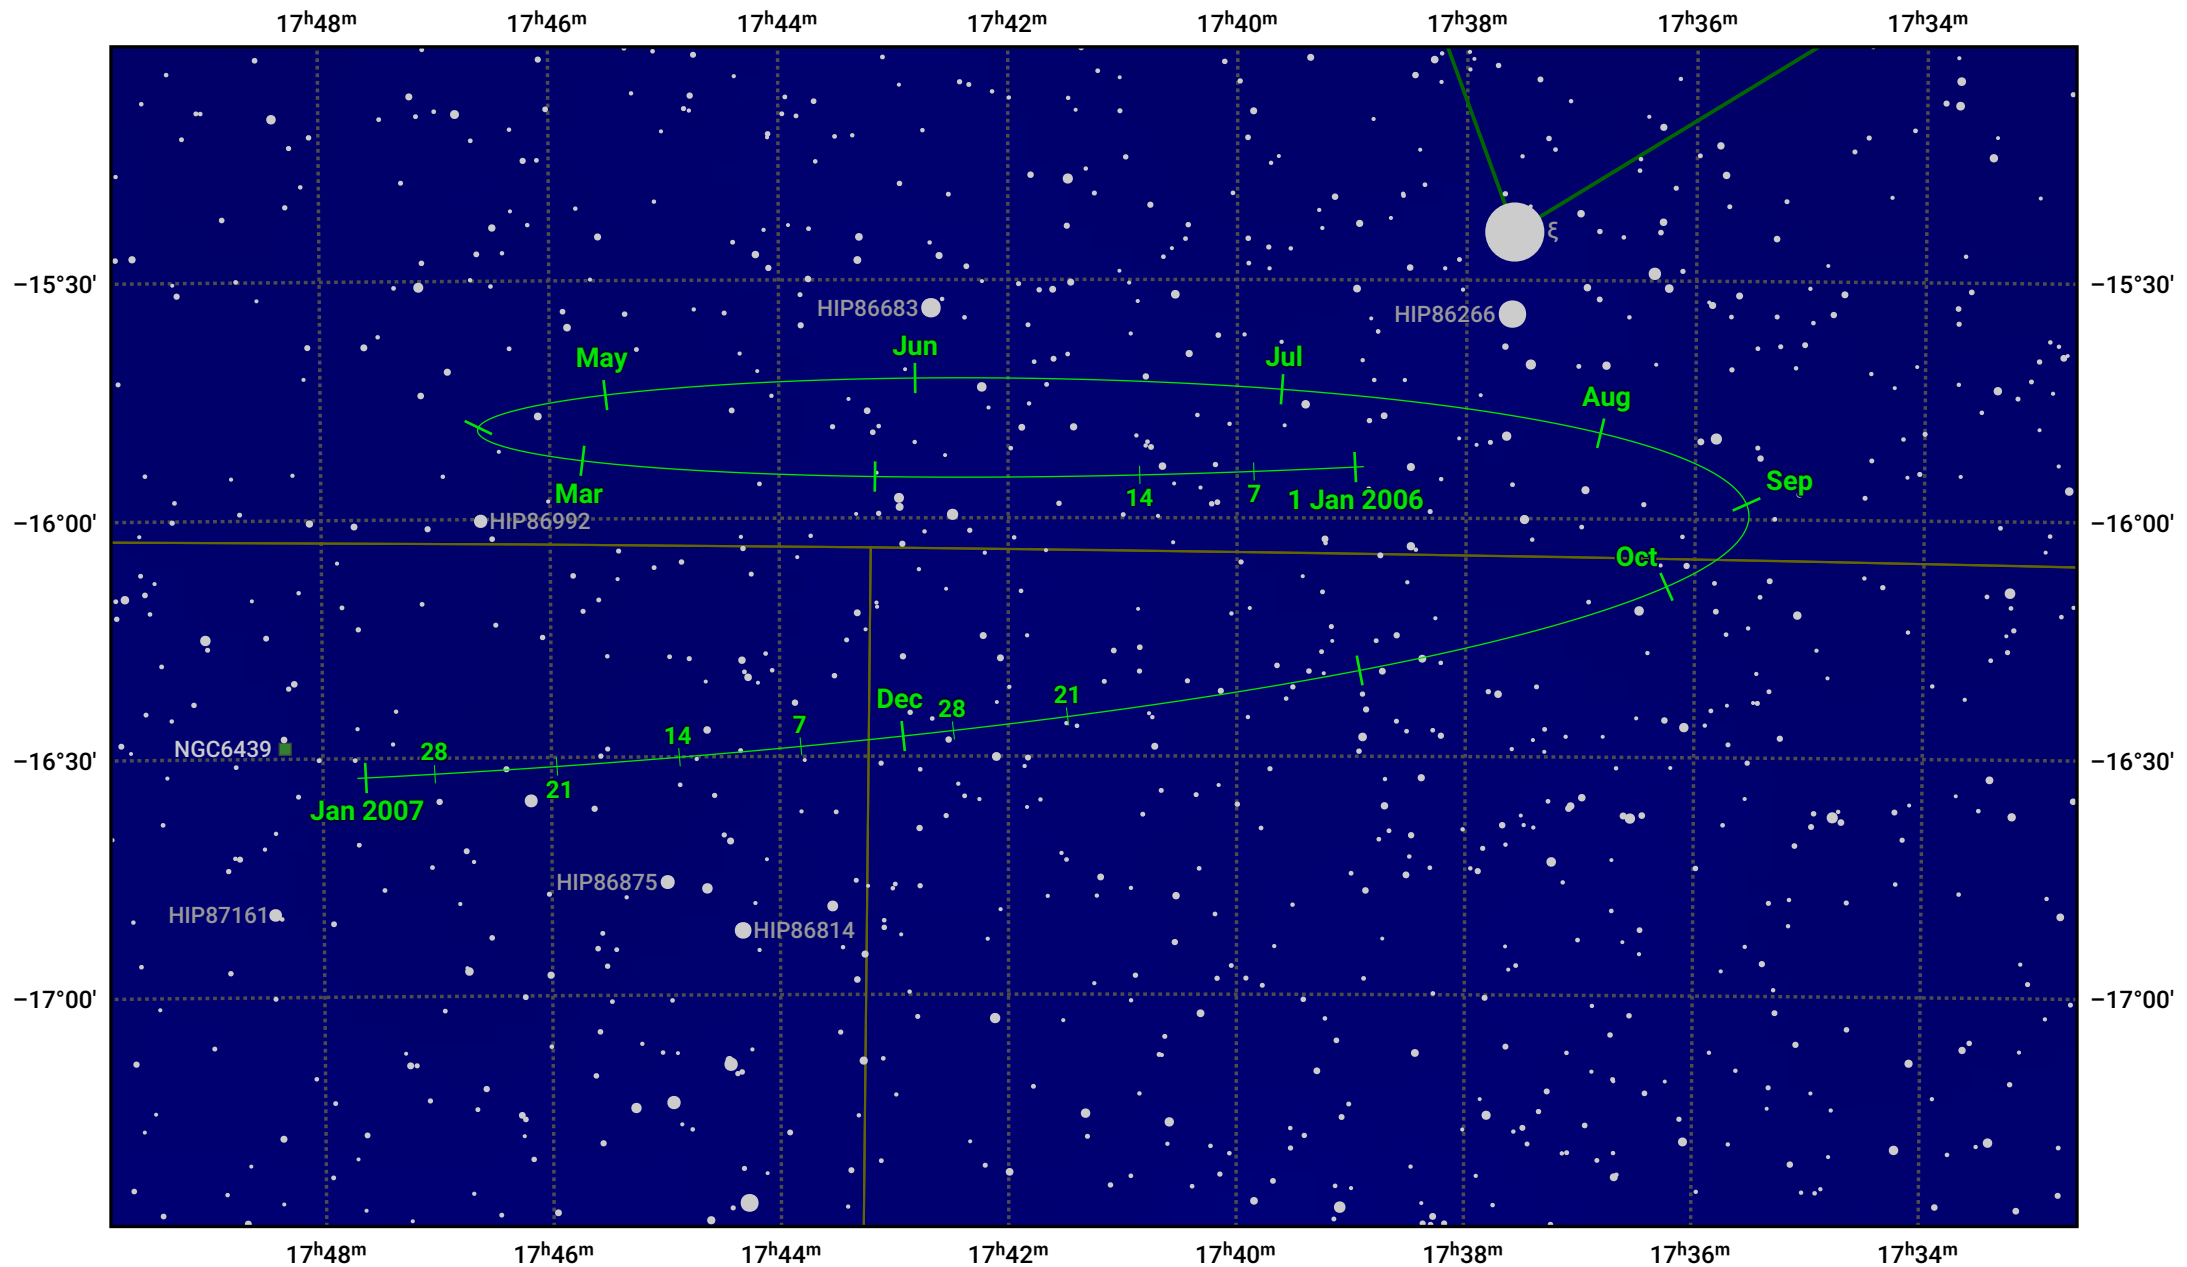

# The path of Pluto in 2006

© Dominic Ford 2011–2024. Date markers placed at midnight UTC. Downloaded from <https://in-the-sky.org>

Ecliptic Plane

- Galaxy
- Bright nebula
- Open cluster
- Globular cluster