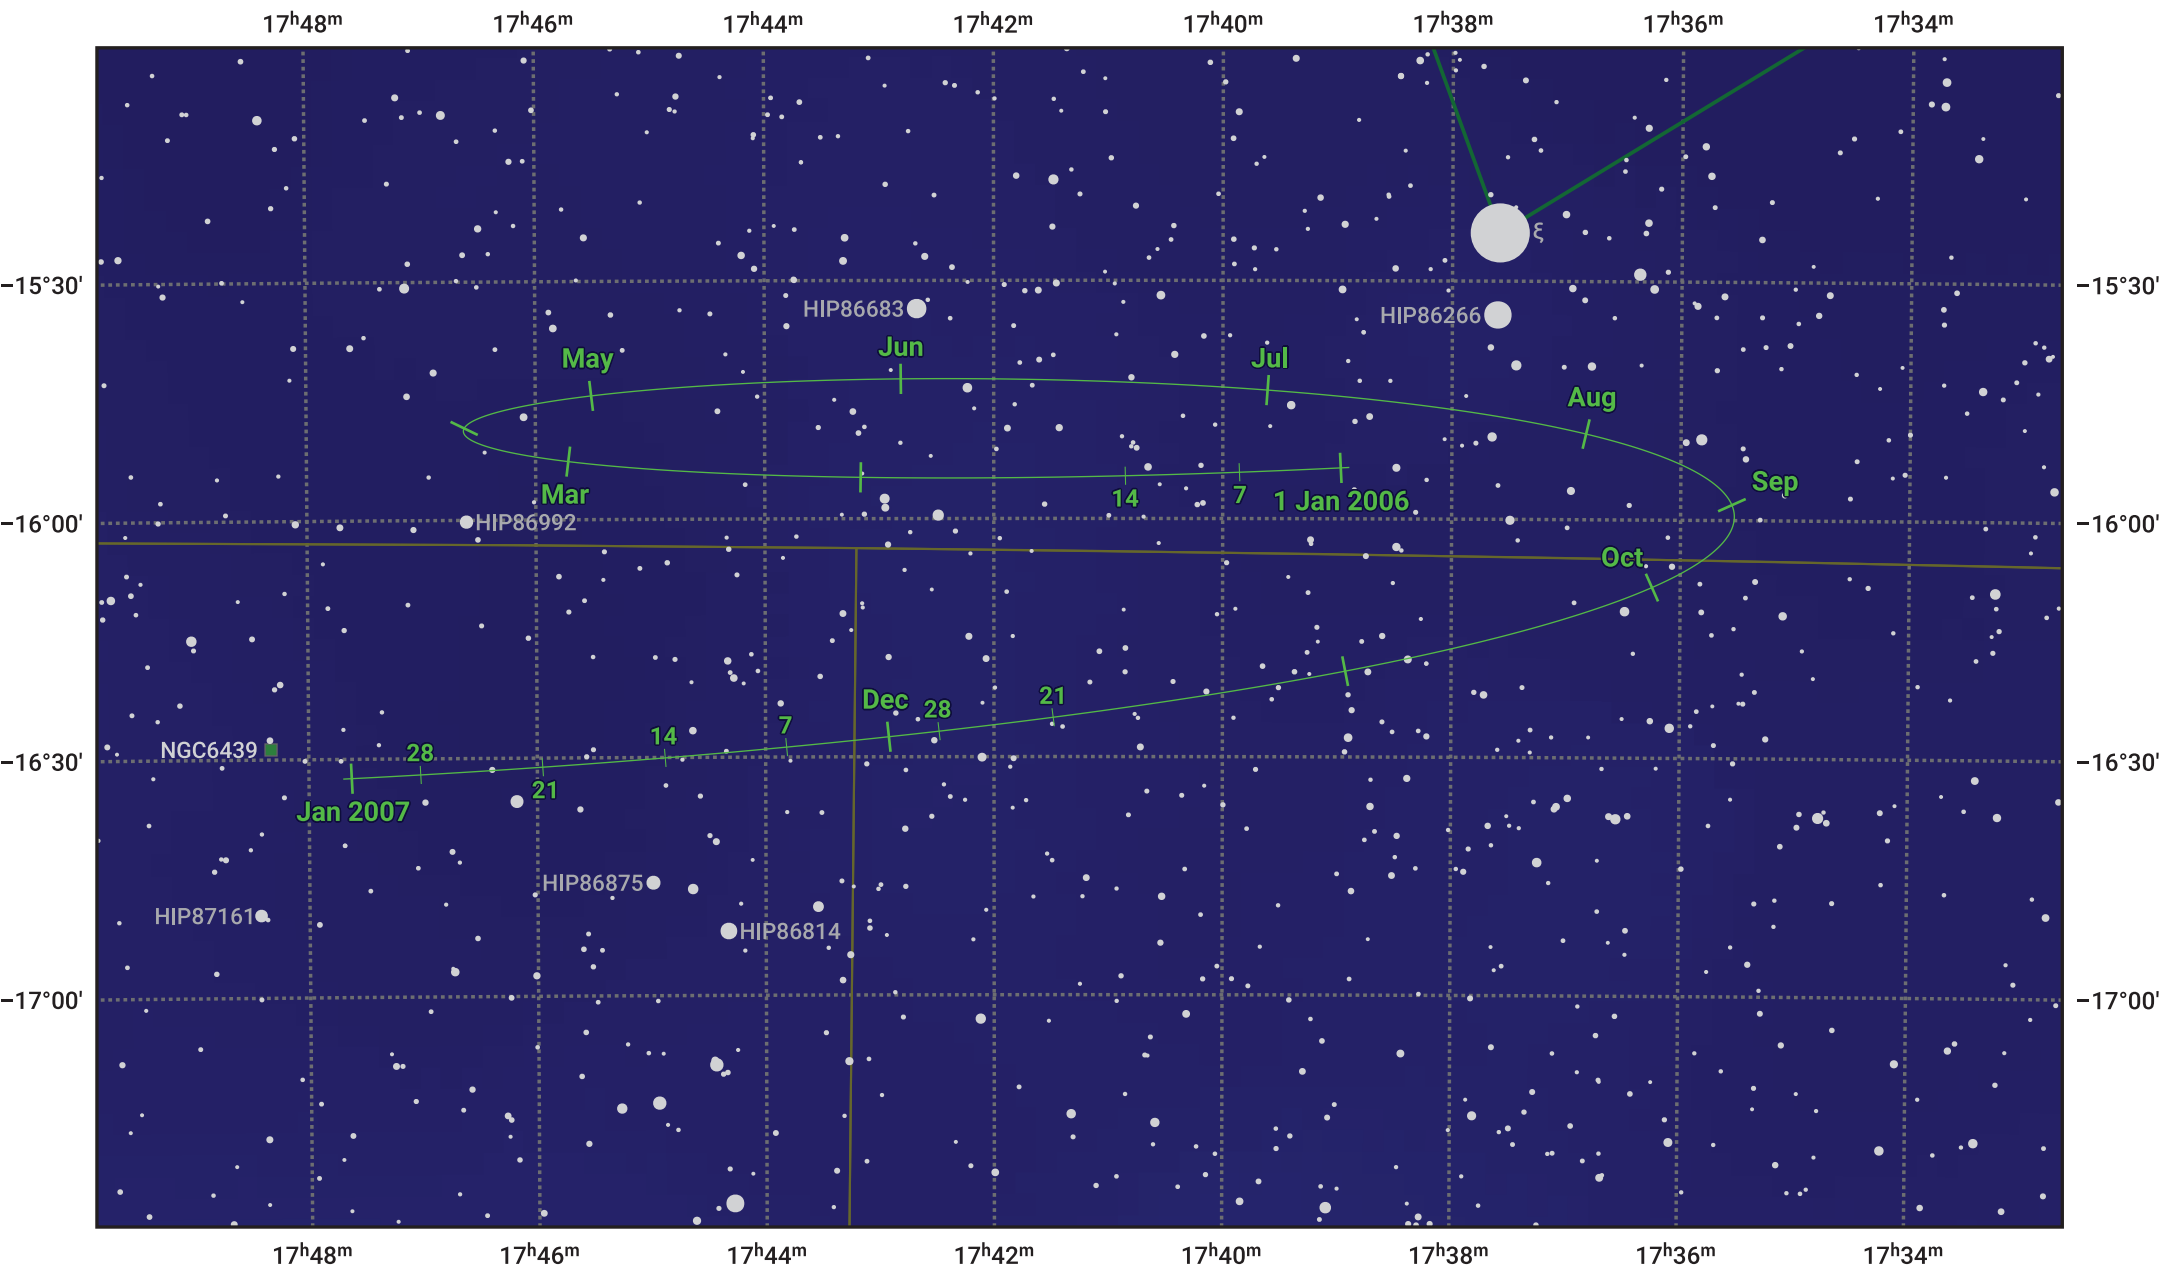

# The path of Pluto in 2006

© Dominic Ford 2011–2024. Date markers placed at midnight UTC. Downloaded from <https://in-the-sky.org>

Magnitude scale: 12.0 11.0 10.0 9.0 8.0 7.0 6.0 5.0 4.0 3.0

— Ecliptic Plane

- Galaxy
- Bright nebula
- Open cluster
- ⊕ Globular cluster

Date	Mag
2006 Jan 1	14.6
2006 Apr 1	14.7
2006 Jul 1	14.5
2006 Oct 1	14.7
2007 Jan 1	14.7