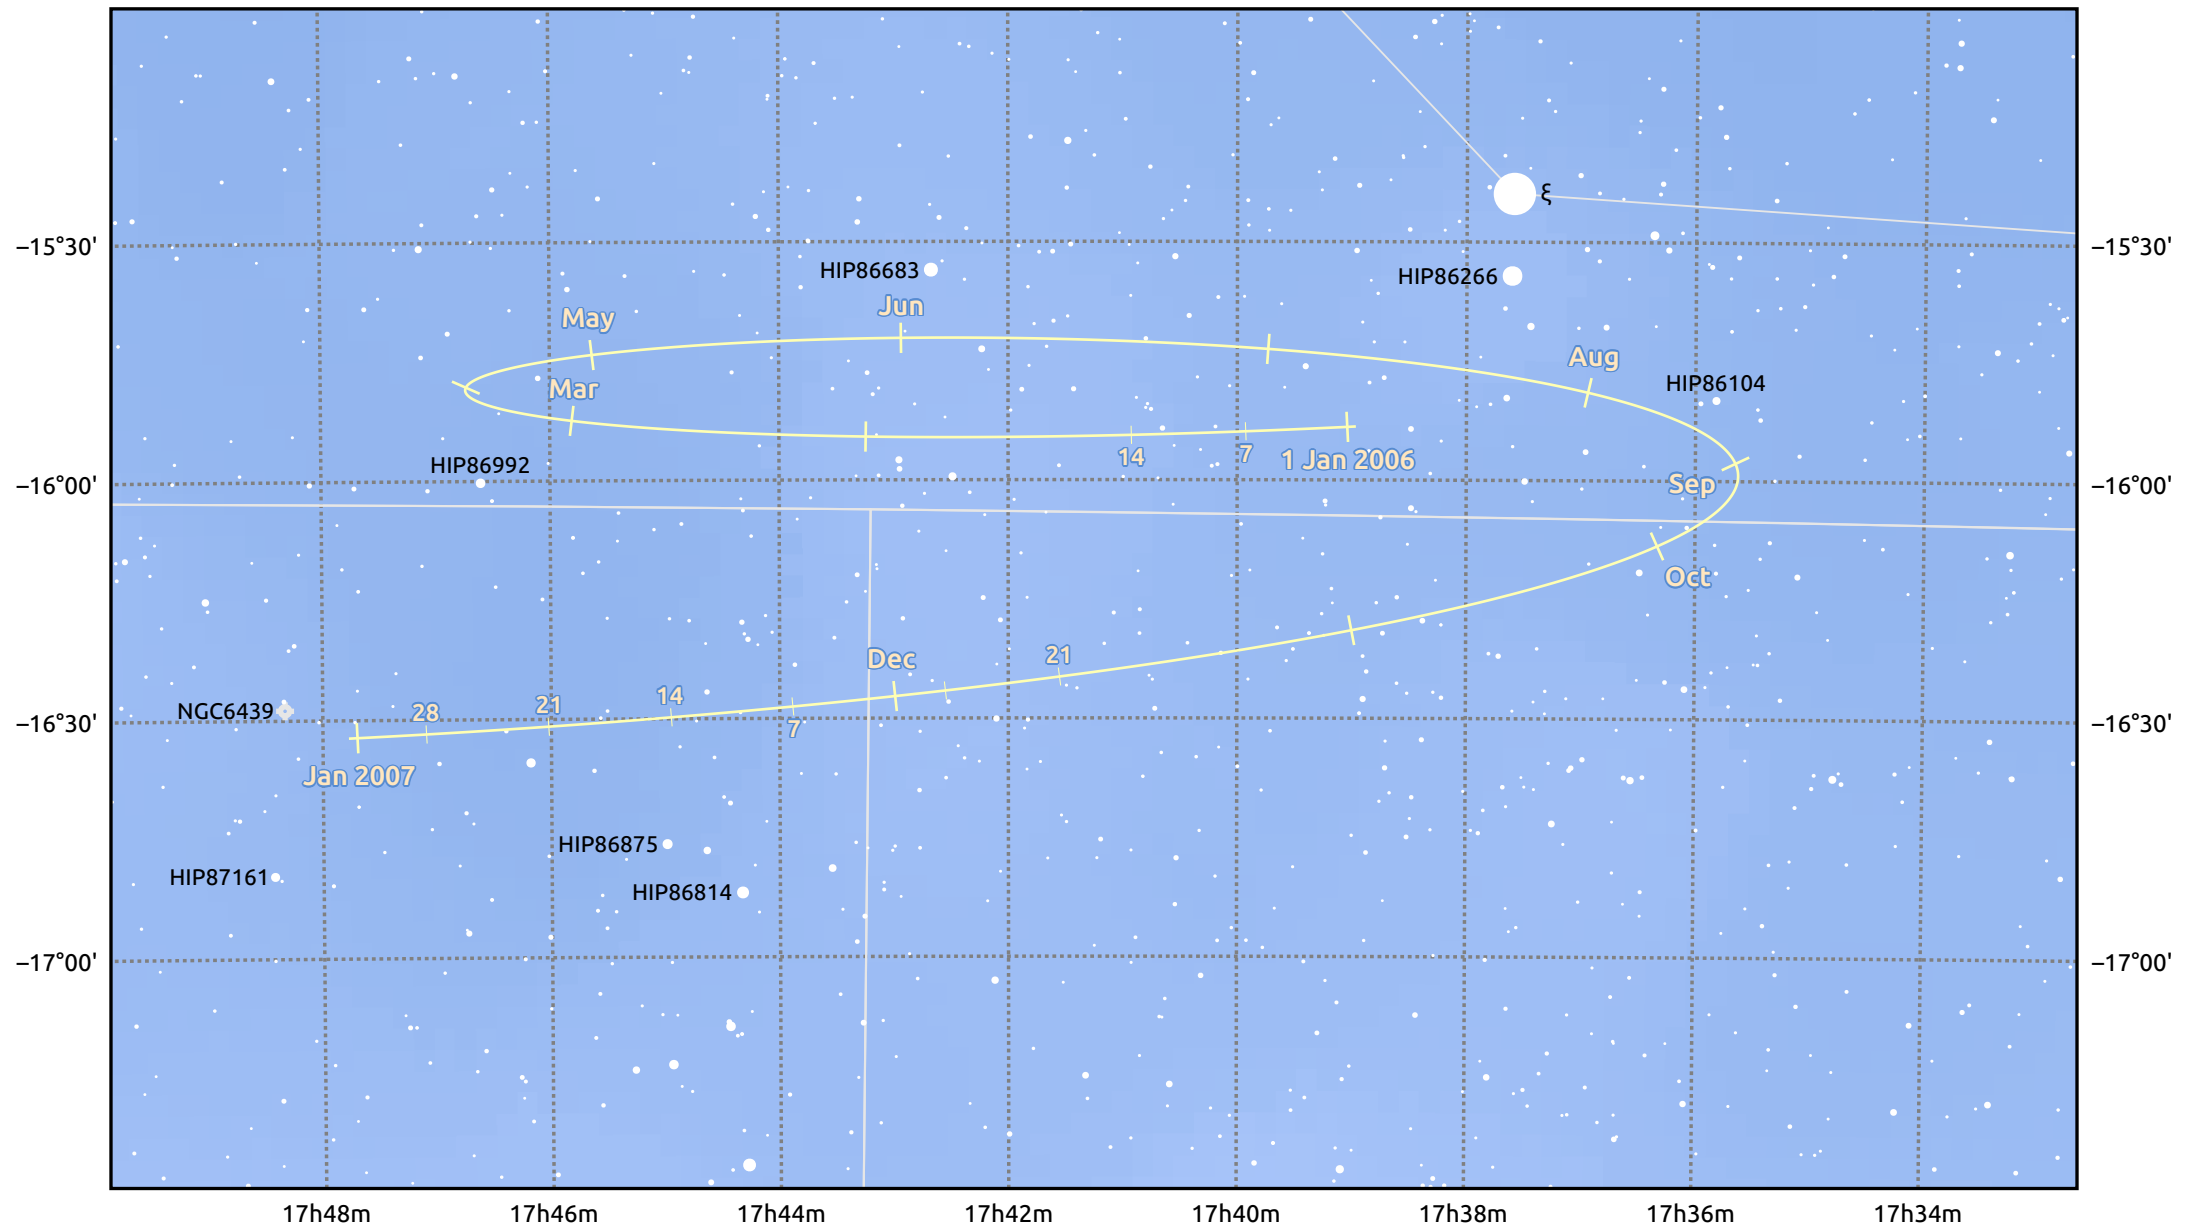

The path of Pluto in 2006

17h48m 17h46m 17h44m 17h42m 17h40m 17h38m 17h36m 17h34m

© Dominic Ford 2011–2025. Date markers placed at midnight UTC. Downloaded from <https://in-the-sky.org>

Magnitude scale: 12.0 11.0 10.0 9.0 8.0 7.0 6.0 5.0 4.0 3.0

Ecliptic Plane

Galaxy Bright nebula Open cluster Globular cluster Planetary nebula

Date	Mag
2006 Jan 1	14.6
2006 Apr 1	14.6
2006 Jul 1	14.5
2006 Oct 1	14.7
2007 Jan 1	14.6