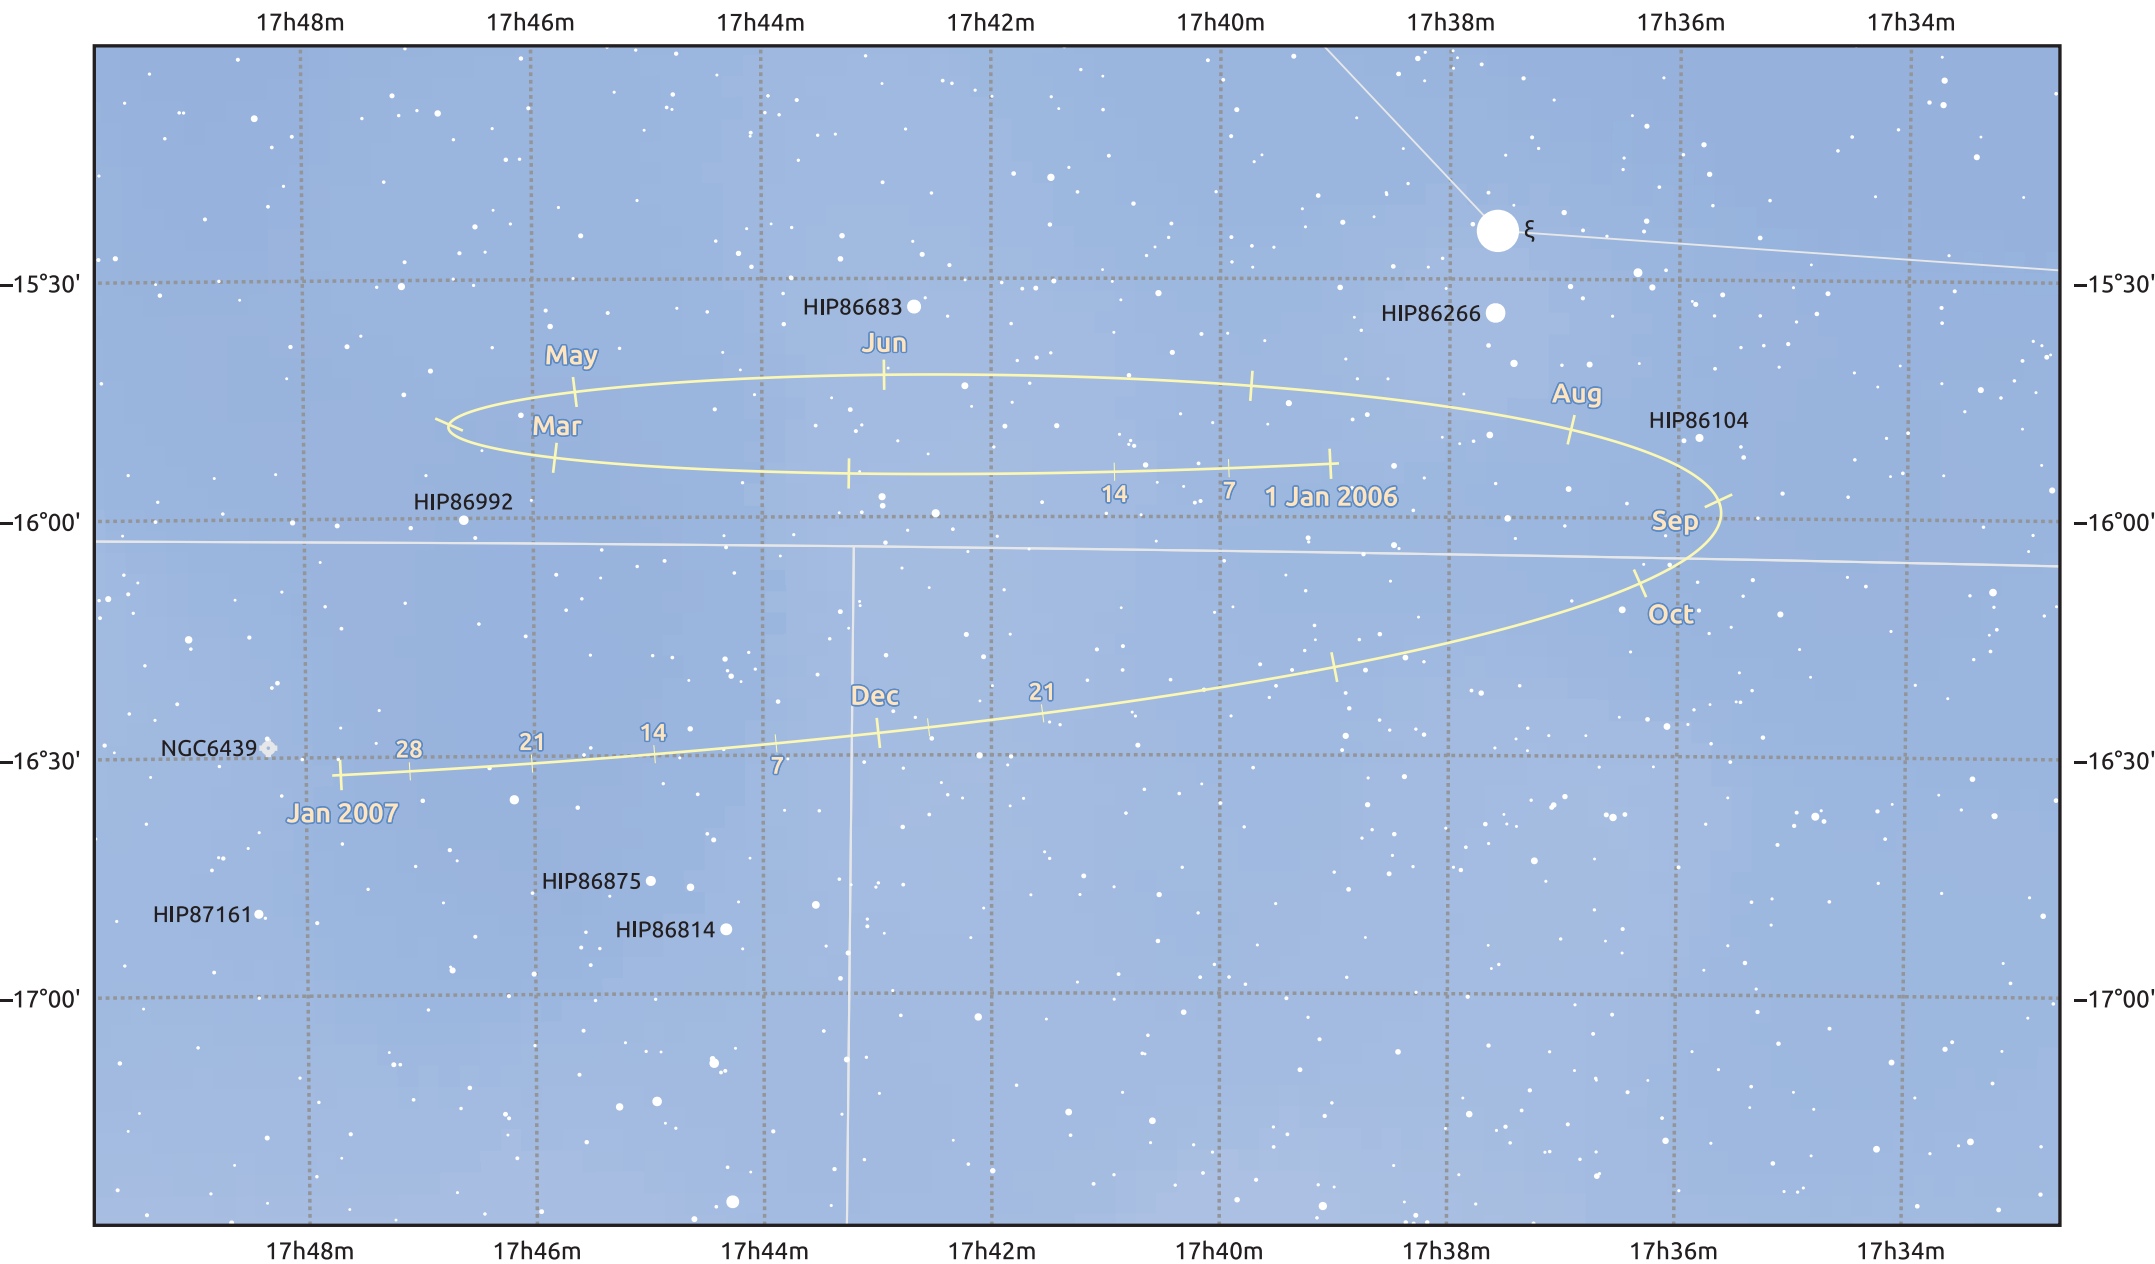

# The path of Pluto in 2006

© Dominic Ford 2011–2025. Date markers placed at midnight UTC. Downloaded from <https://in-the-sky.org>

Magnitude scale: 12.0 11.0 10.0 9.0 8.0 7.0 6.0 5.0 4.0 3.0

— Ecliptic Plane

Galaxy Bright nebula Open cluster Globular cluster Planetary nebula

Date	Mag
2006 Jan 1	14.6
2006 Apr 1	14.6
2006 Jul 1	14.5
2006 Oct 1	14.7
2007 Jan 1	14.6