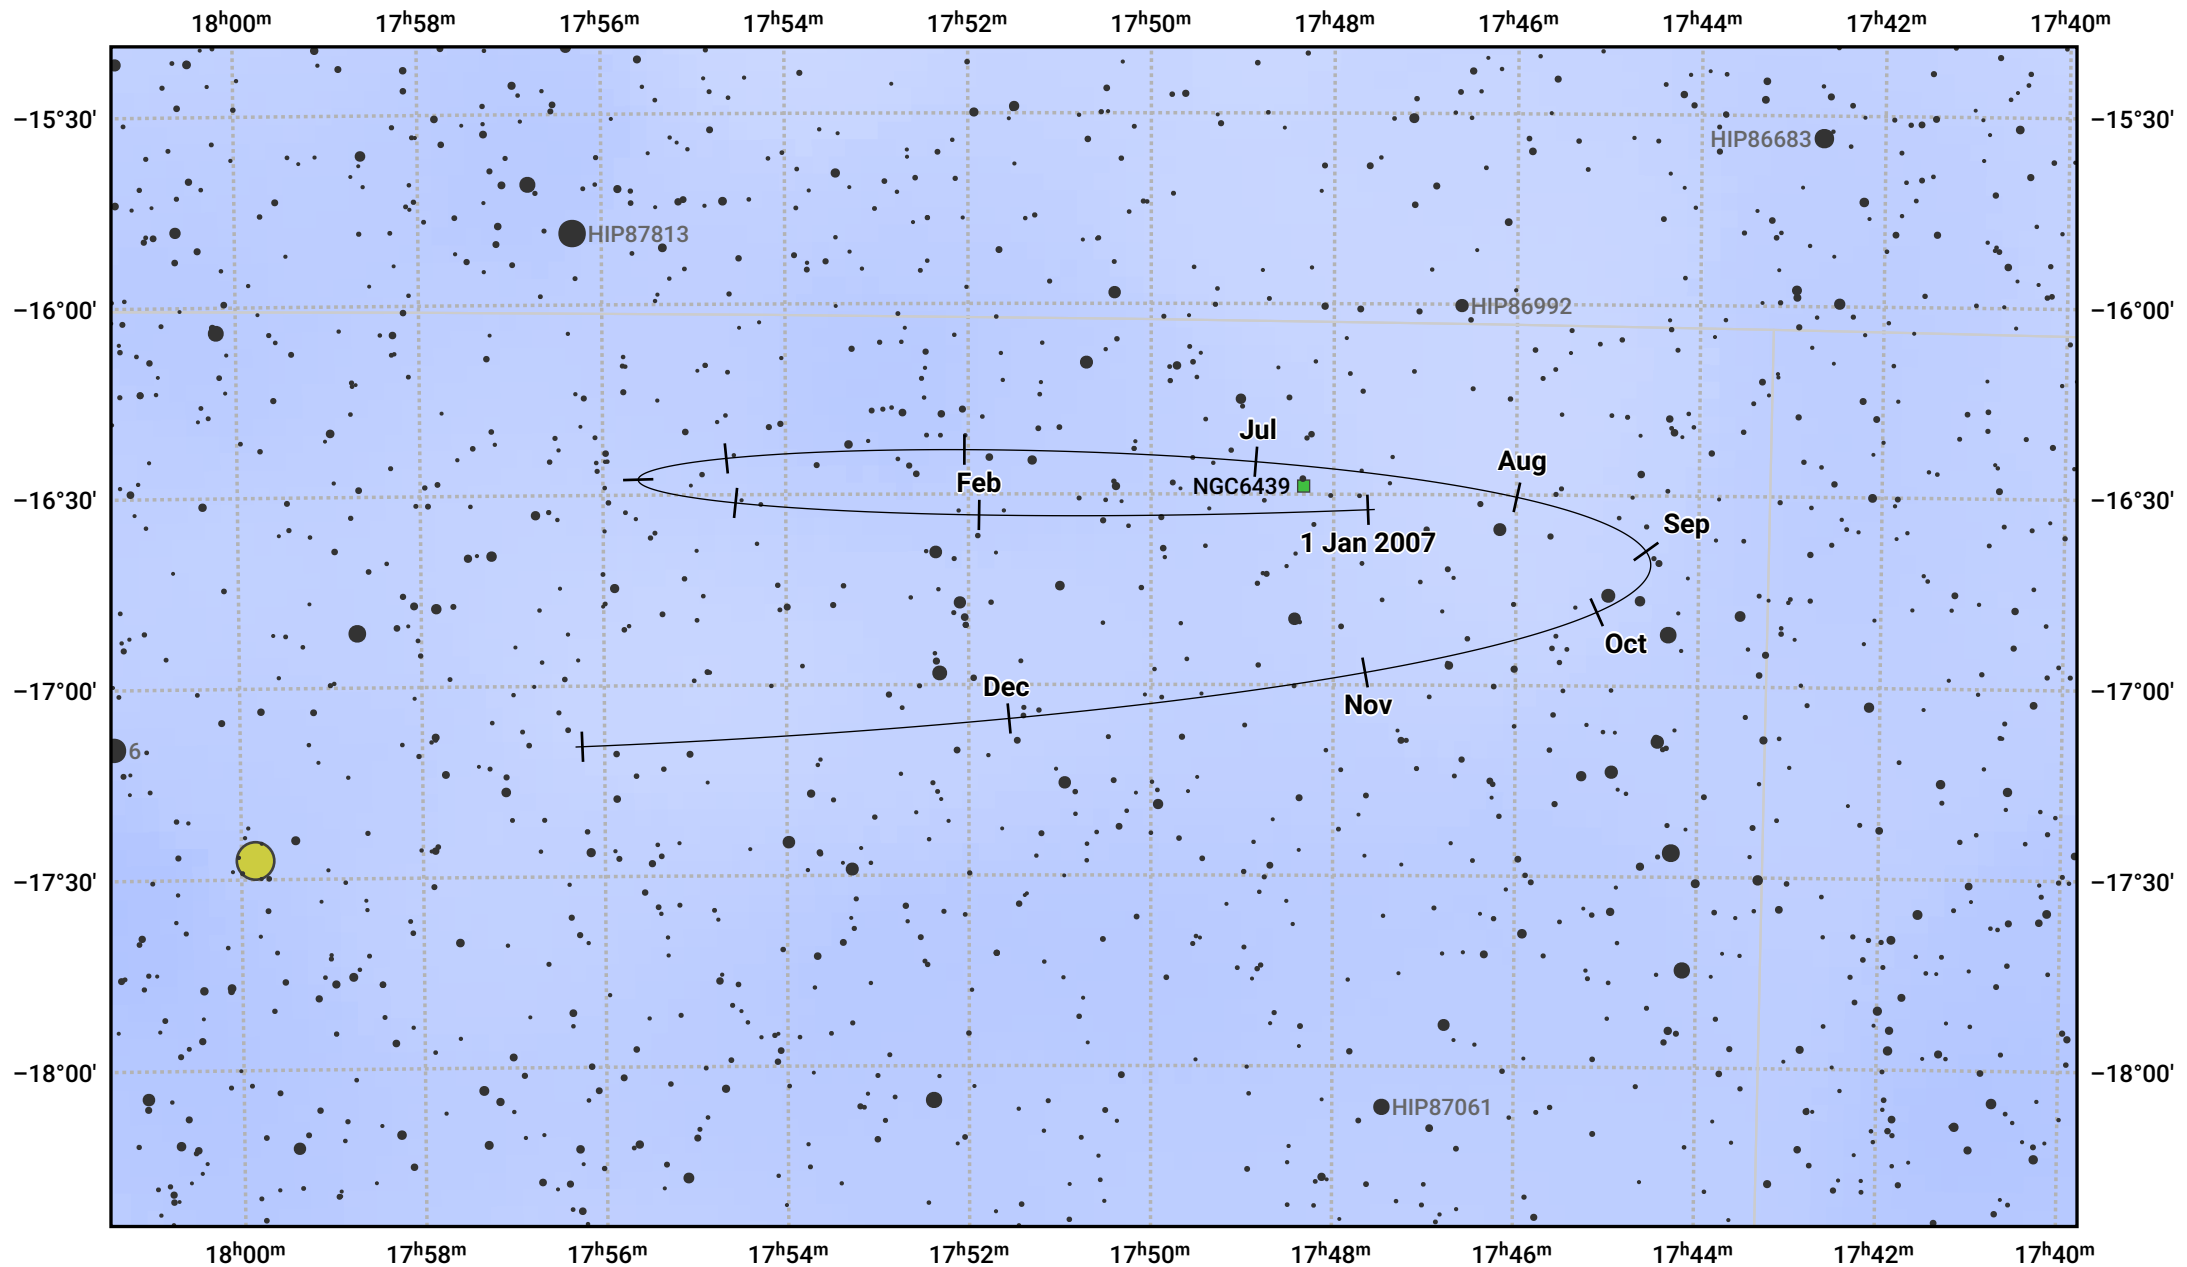

The path of Pluto in 2007

© Dominic Ford 2011–2024. Date markers placed at midnight UTC. Downloaded from <https://in-the-sky.org>

Magnitude scale: · 12.0 · 11.0 · 10.0 · 9.0 · 8.0 · 7.0 · 6.0 · 5.0

— Ecliptic Plane

● Galaxy ■ Bright nebula ● Open cluster ⊕ Globular cluster

Date	Mag
2007 Jan 1	14.7
2007 Apr 1	14.7
2007 Jul 1	14.5
2007 Oct 1	14.8
2008 Jan 1	14.7