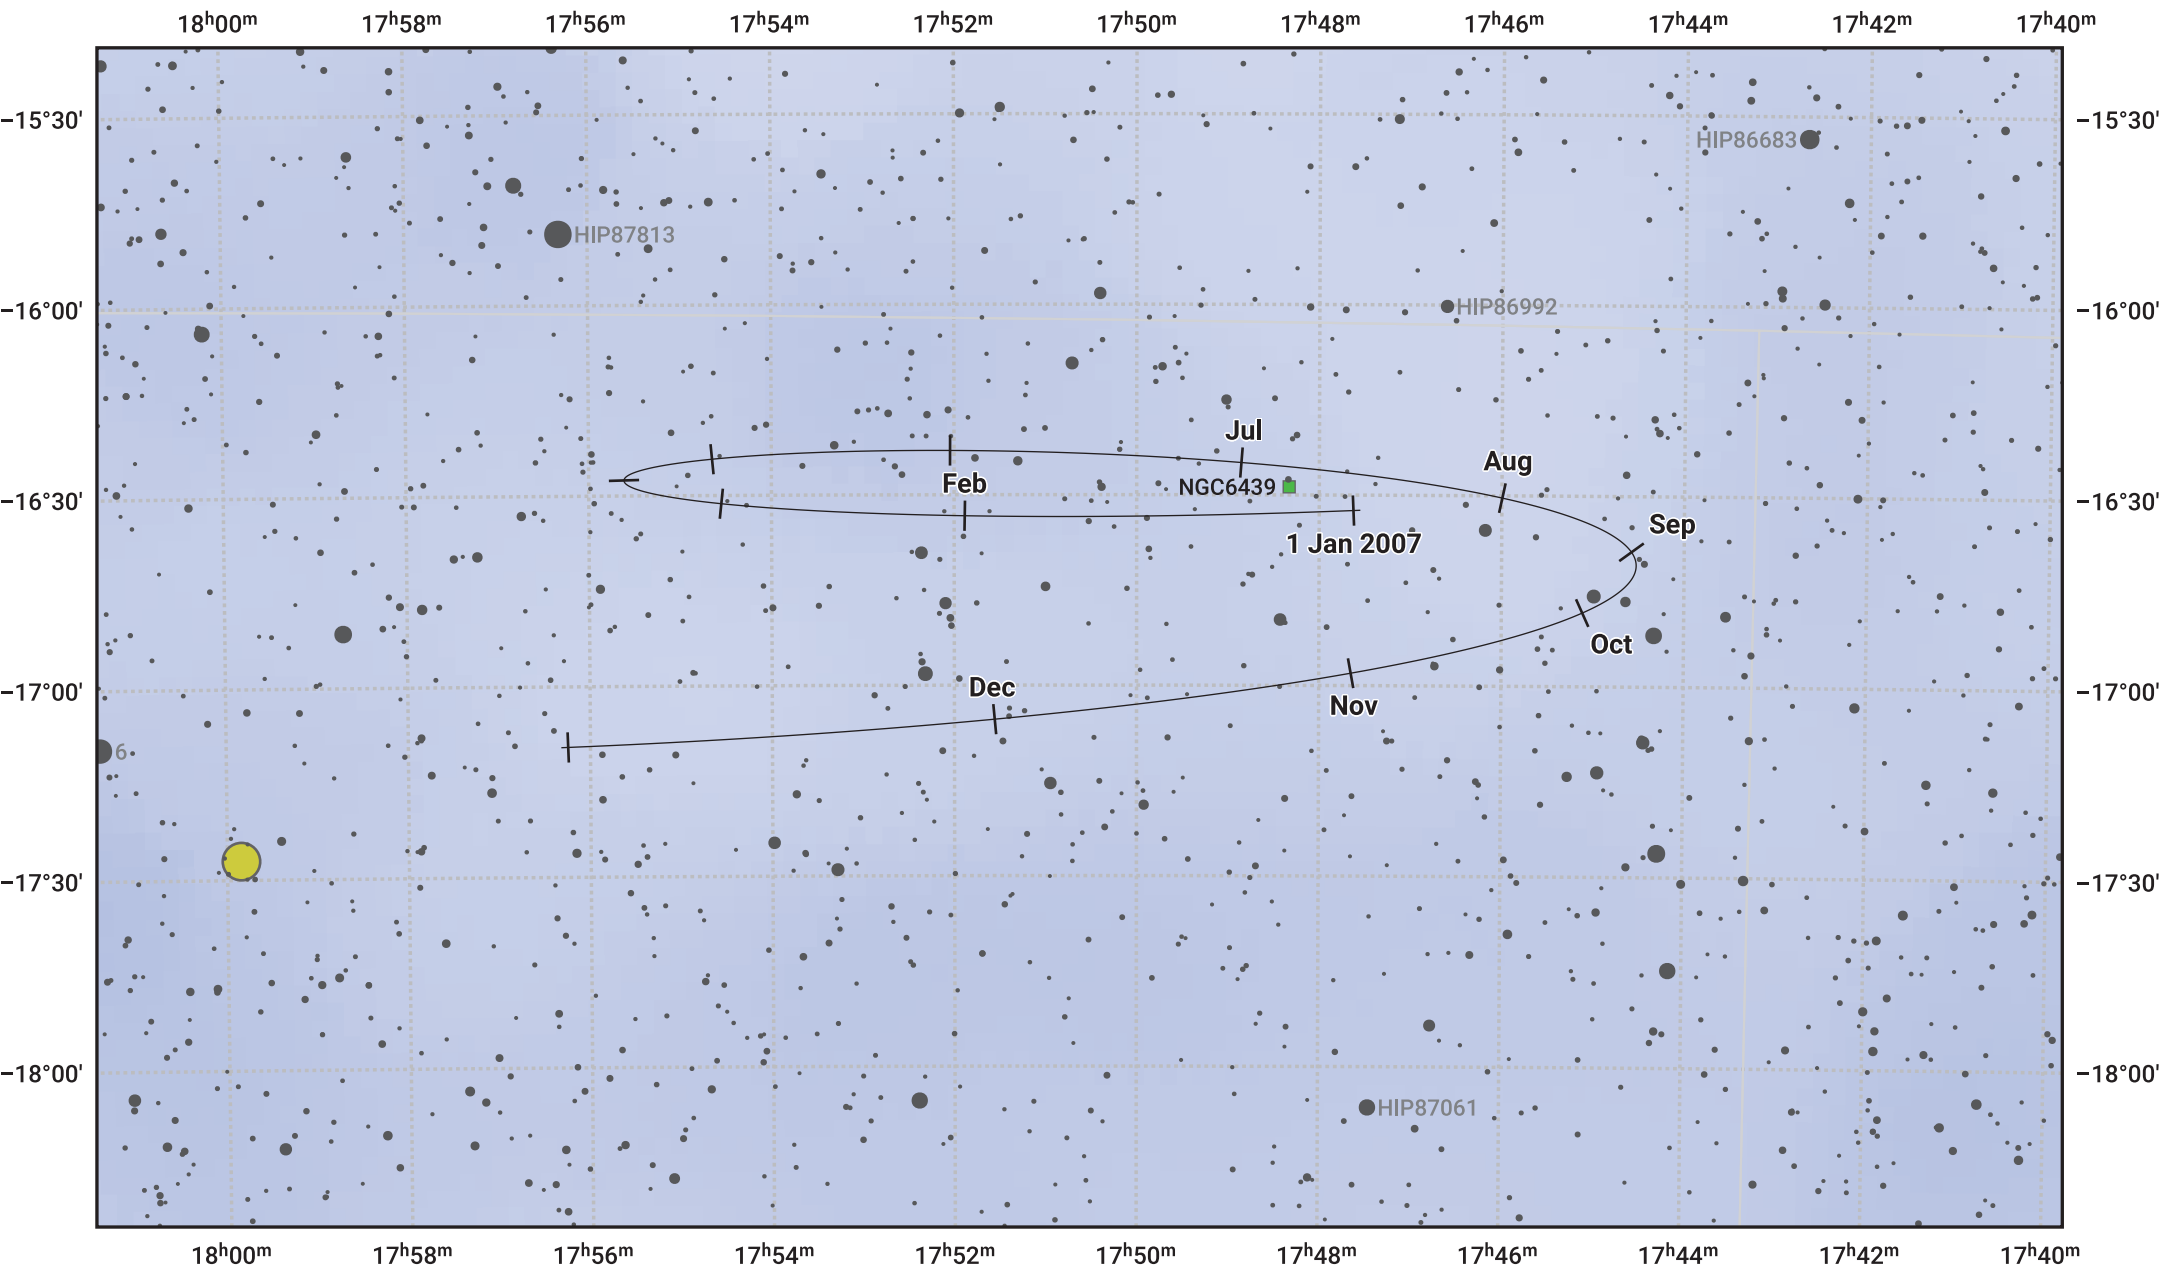

The path of Pluto in 2007

© Dominic Ford 2011–2024. Date markers placed at midnight UTC. Downloaded from <https://in-the-sky.org>

Magnitude scale: · 12.0 · 11.0 · 10.0 · 9.0 · 8.0 · 7.0 · 6.0 · 5.0

— Ecliptic Plane

- Galaxy
- Bright nebula
- Open cluster
- ⊕ Globular cluster

Date	Mag
2007 Jan 1	14.7
2007 Apr 1	14.7
2007 Jul 1	14.5
2007 Oct 1	14.8
2008 Jan 1	14.7