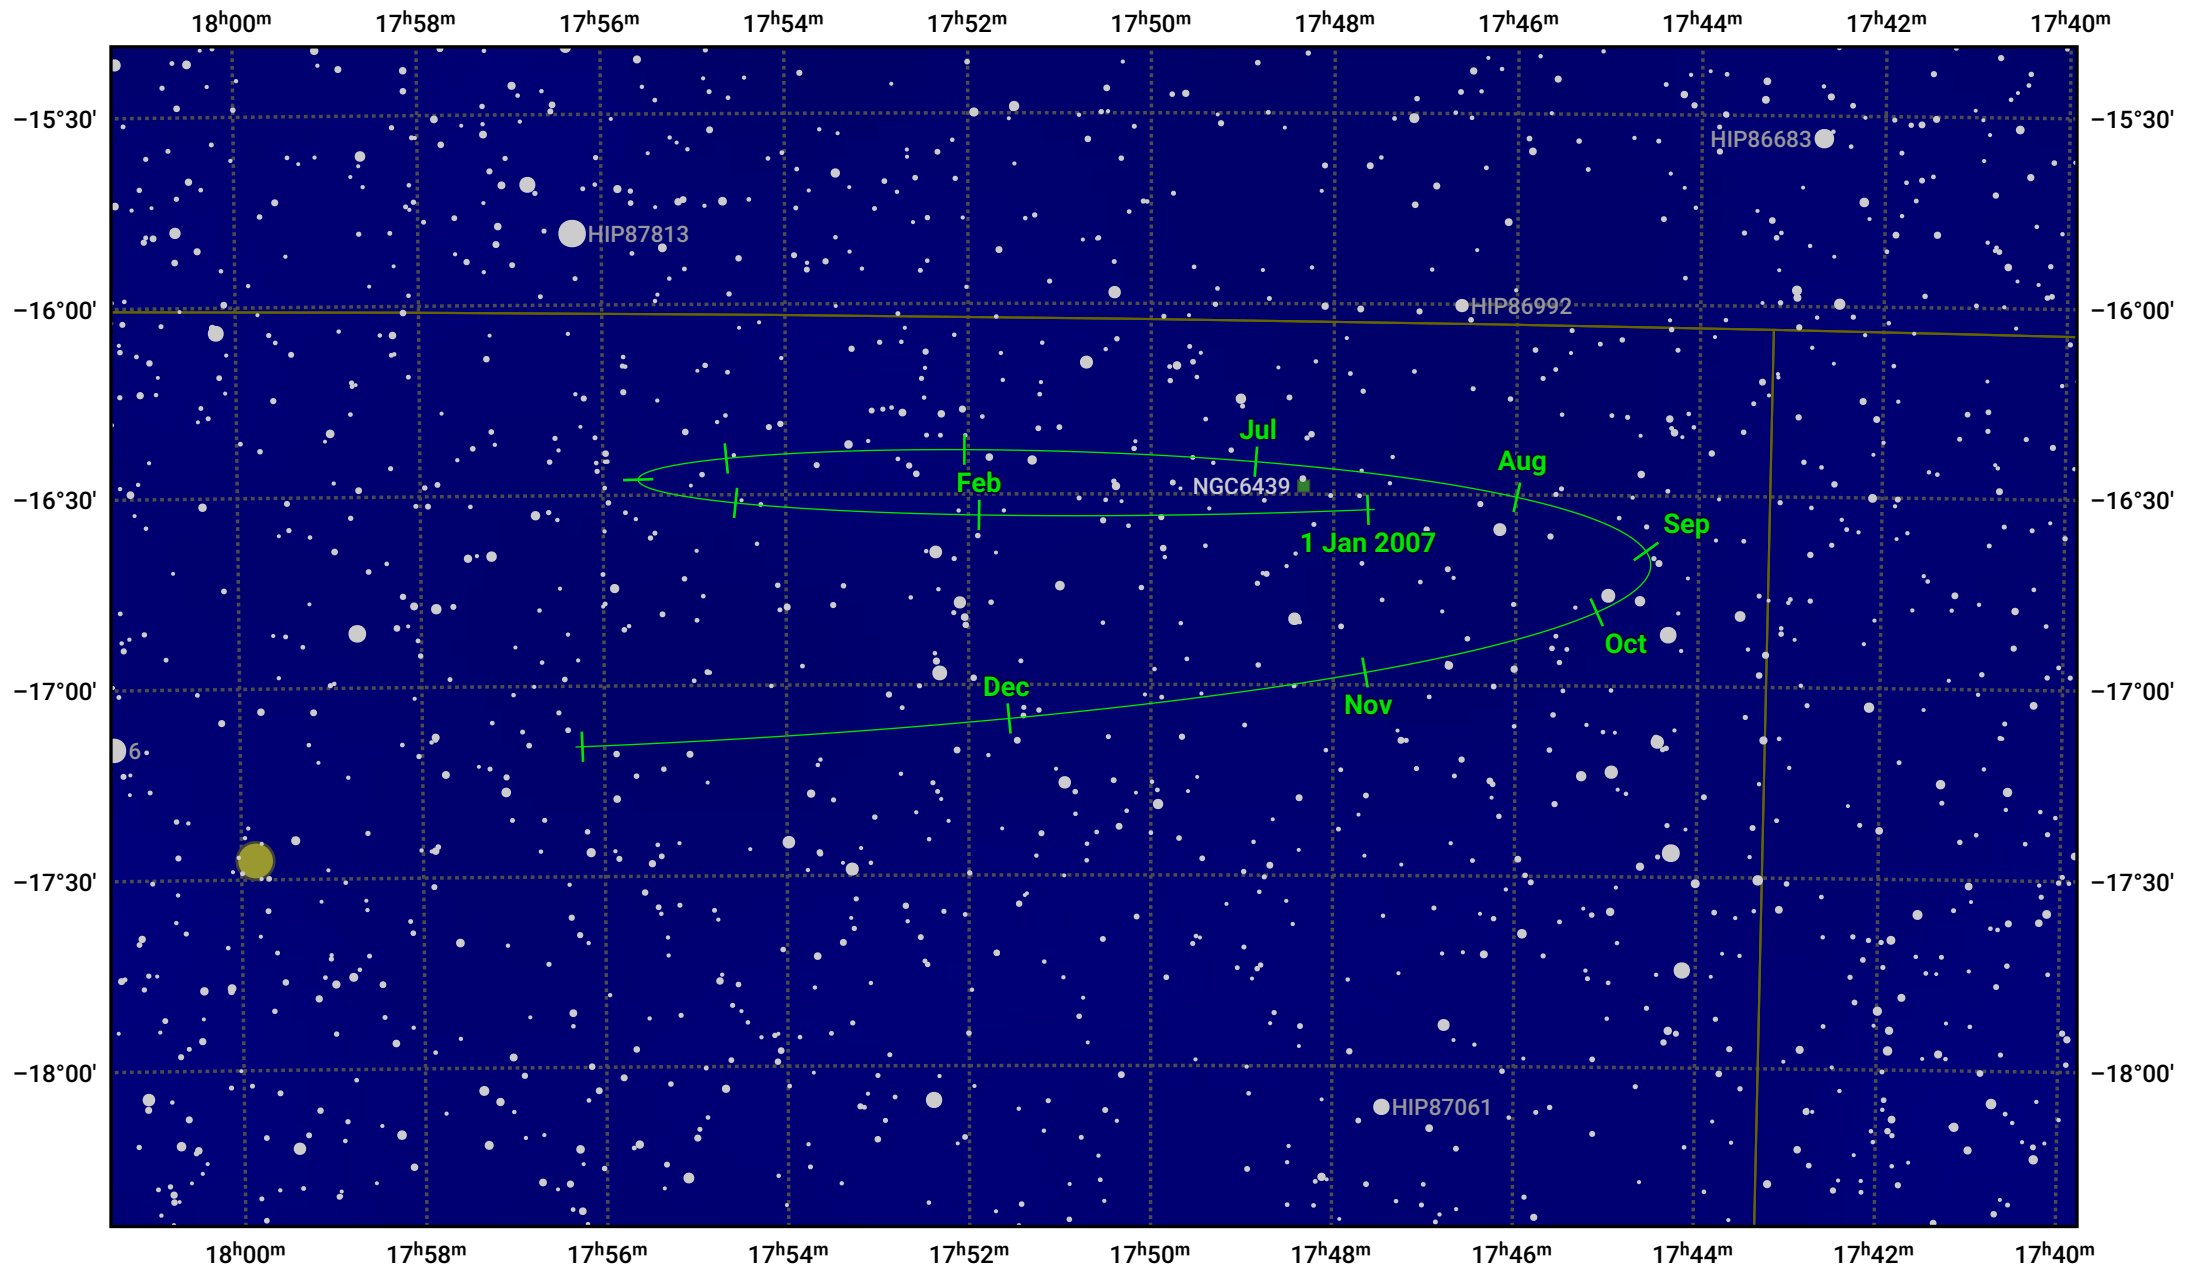

The path of Pluto in 2007

© Dominic Ford 2011–2024. Date markers placed at midnight UTC. Downloaded from <https://in-the-sky.org>

Magnitude scale: · 12.0 · 11.0 · 10.0 · 9.0 · 8.0 · 7.0 · 6.0 · 5.0

— Ecliptic Plane

● Galaxy ■ Bright nebula ● Open cluster ● Globular cluster

Date	Mag
2007 Jan 1	14.7
2007 Apr 1	14.7
2007 Jul 1	14.5
2007 Oct 1	14.8
2008 Jan 1	14.7