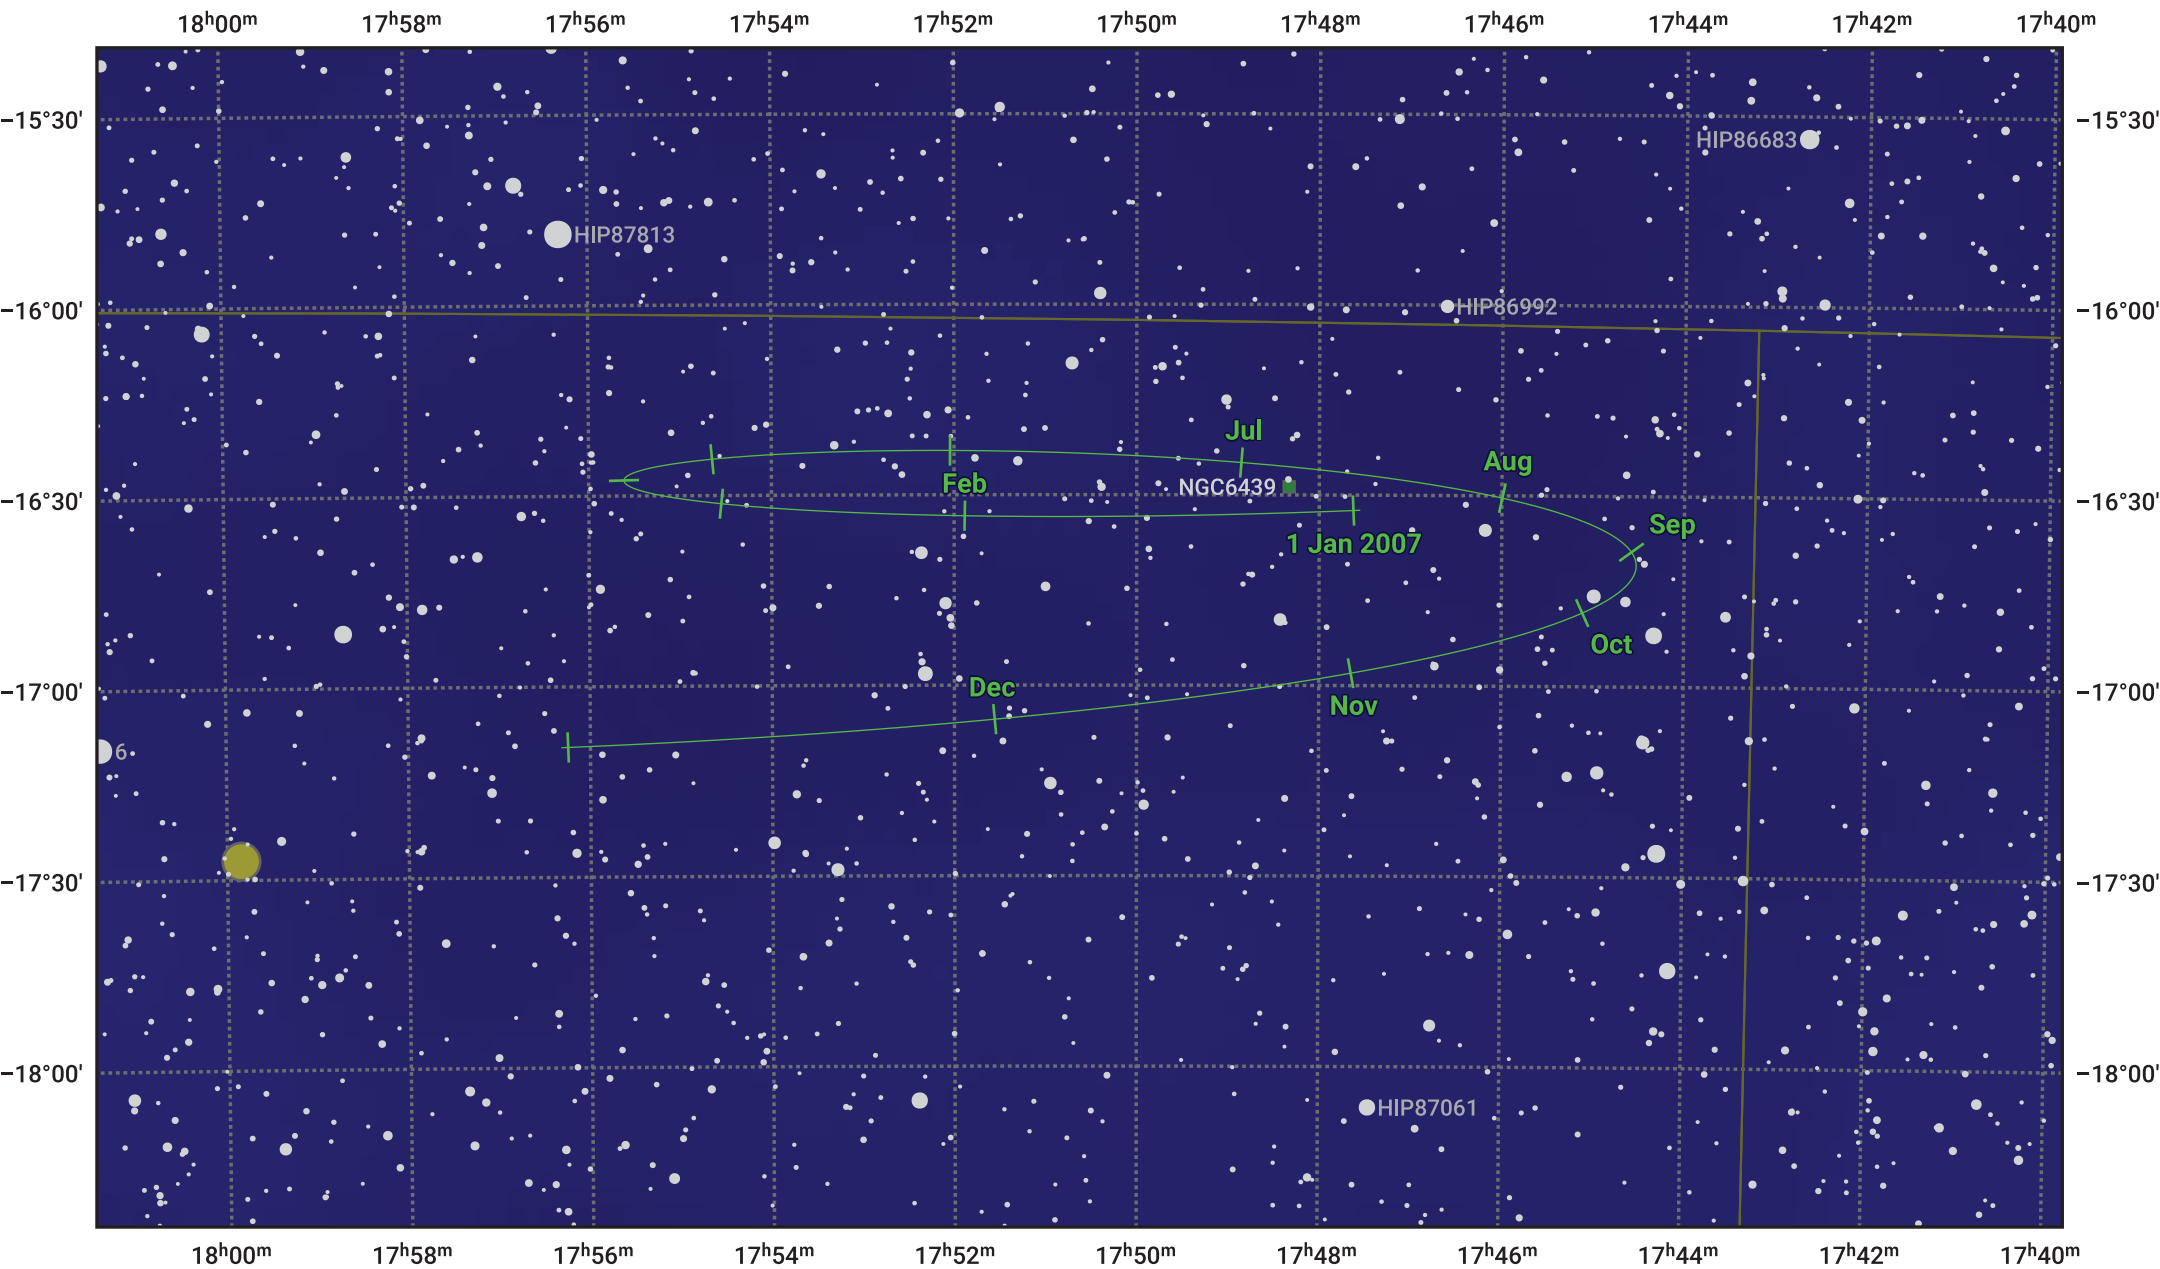

The path of Pluto in 2007

© Dominic Ford 2011–2024. Date markers placed at midnight UTC. Downloaded from <https://in-the-sky.org>

Magnitude scale: · 12.0 · 11.0 · 10.0 · 9.0 · 8.0 ● 7.0 ● 6.0 ● 5.0

— Ecliptic Plane

- Galaxy
- Bright nebula
- Open cluster
- ⊕ Globular cluster

Date	Mag
2007 Jan 1	14.7
2007 Apr 1	14.7
2007 Jul 1	14.5
2007 Oct 1	14.8
2008 Jan 1	14.7