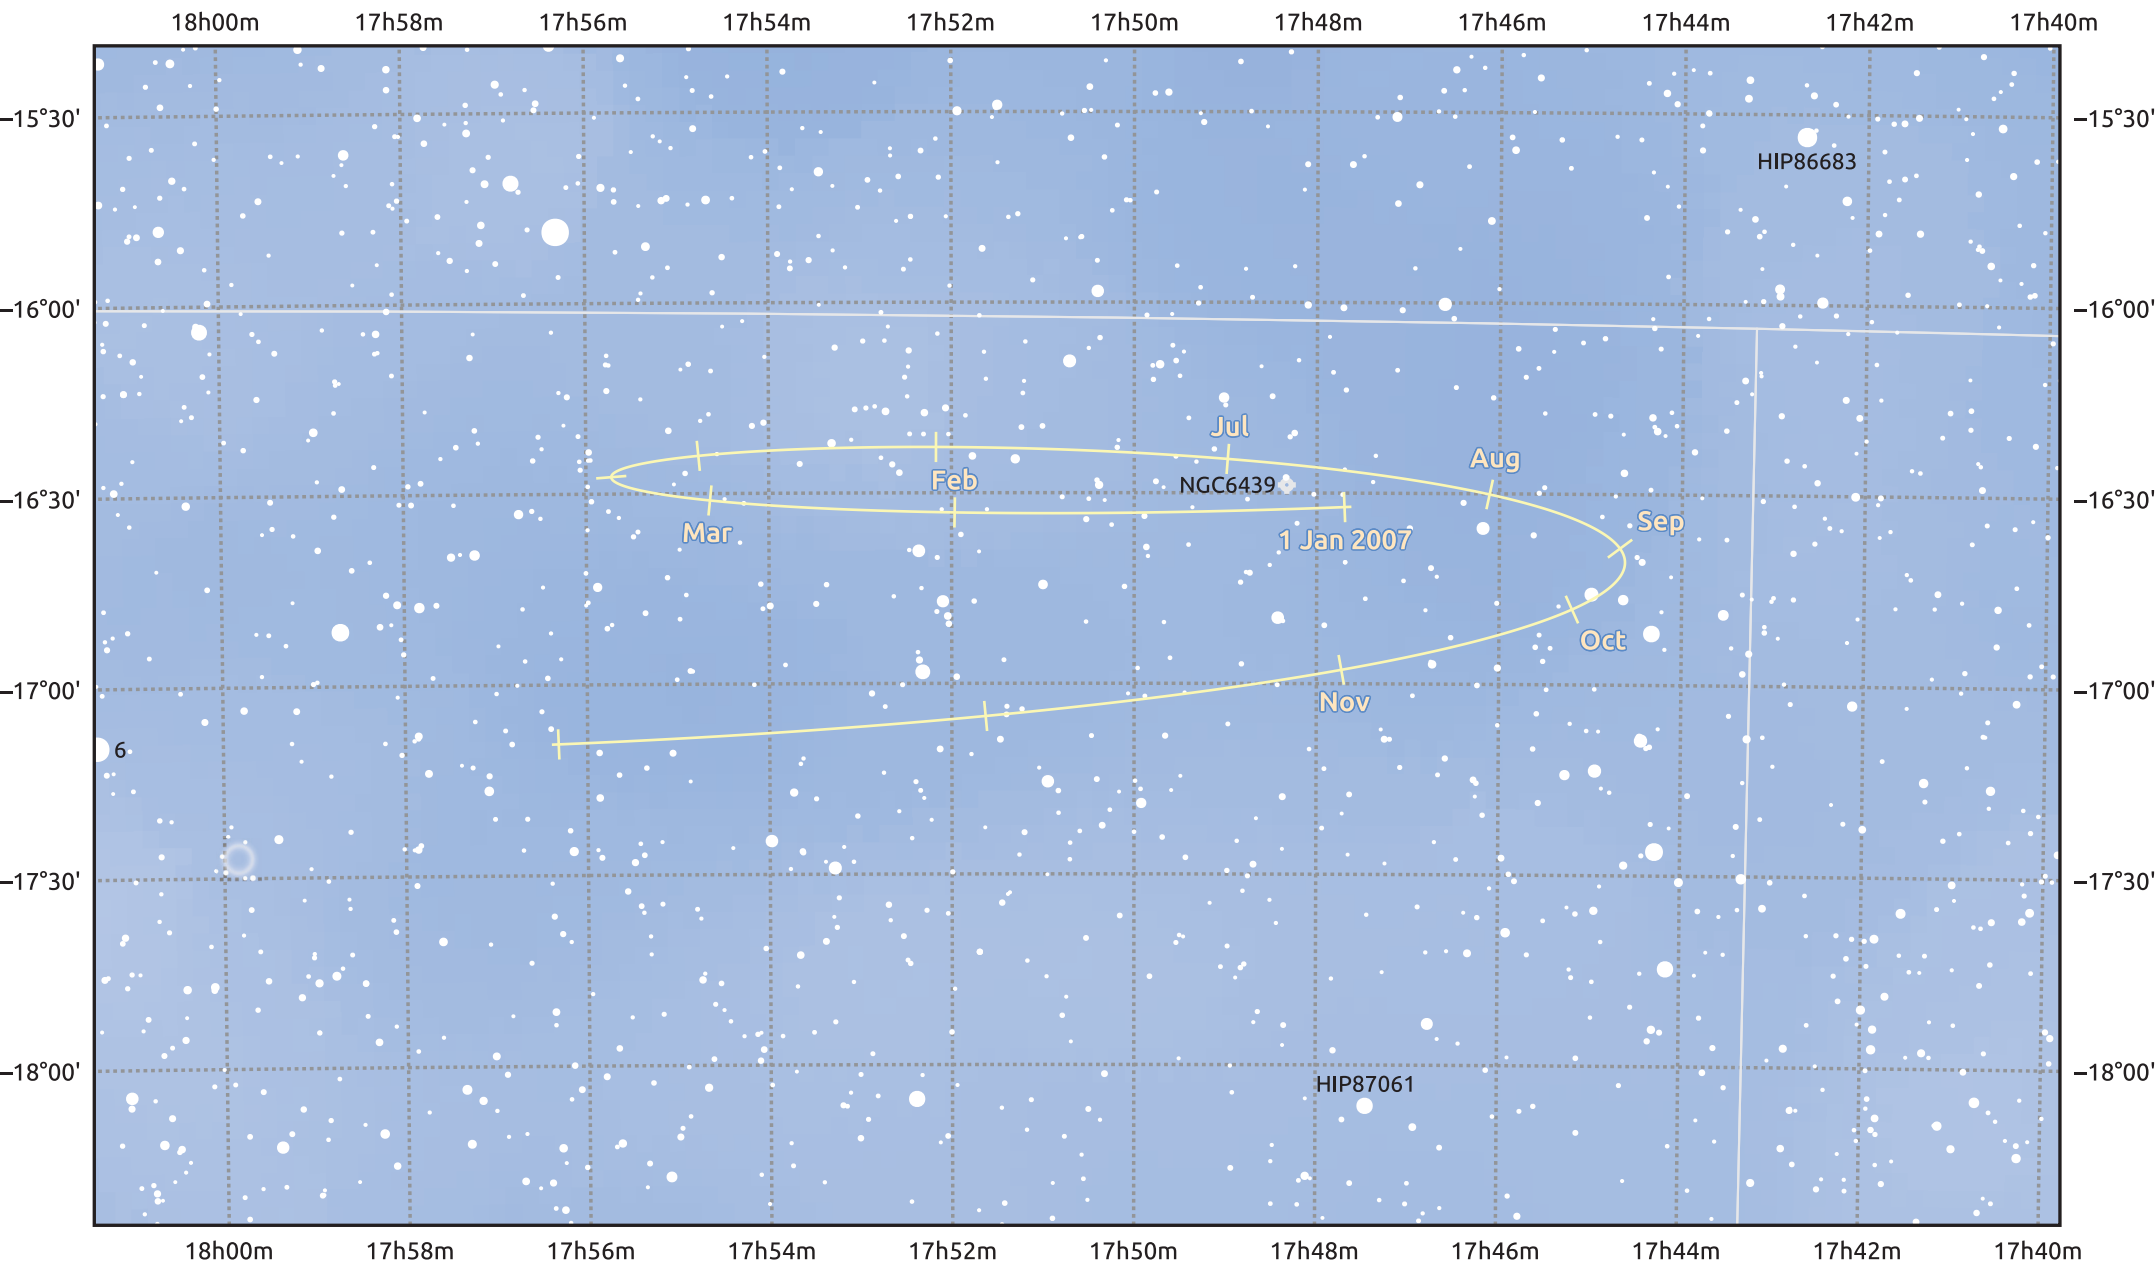

The path of Pluto in 2007

© Dominic Ford 2011–2025. Date markers placed at midnight UTC. Downloaded from <https://in-the-sky.org>

Magnitude scale: 12.0 11.0 10.0 9.0 8.0 7.0 6.0 5.0

Ecliptic Plane

Galaxy Bright nebula Open cluster Globular cluster Planetary nebula