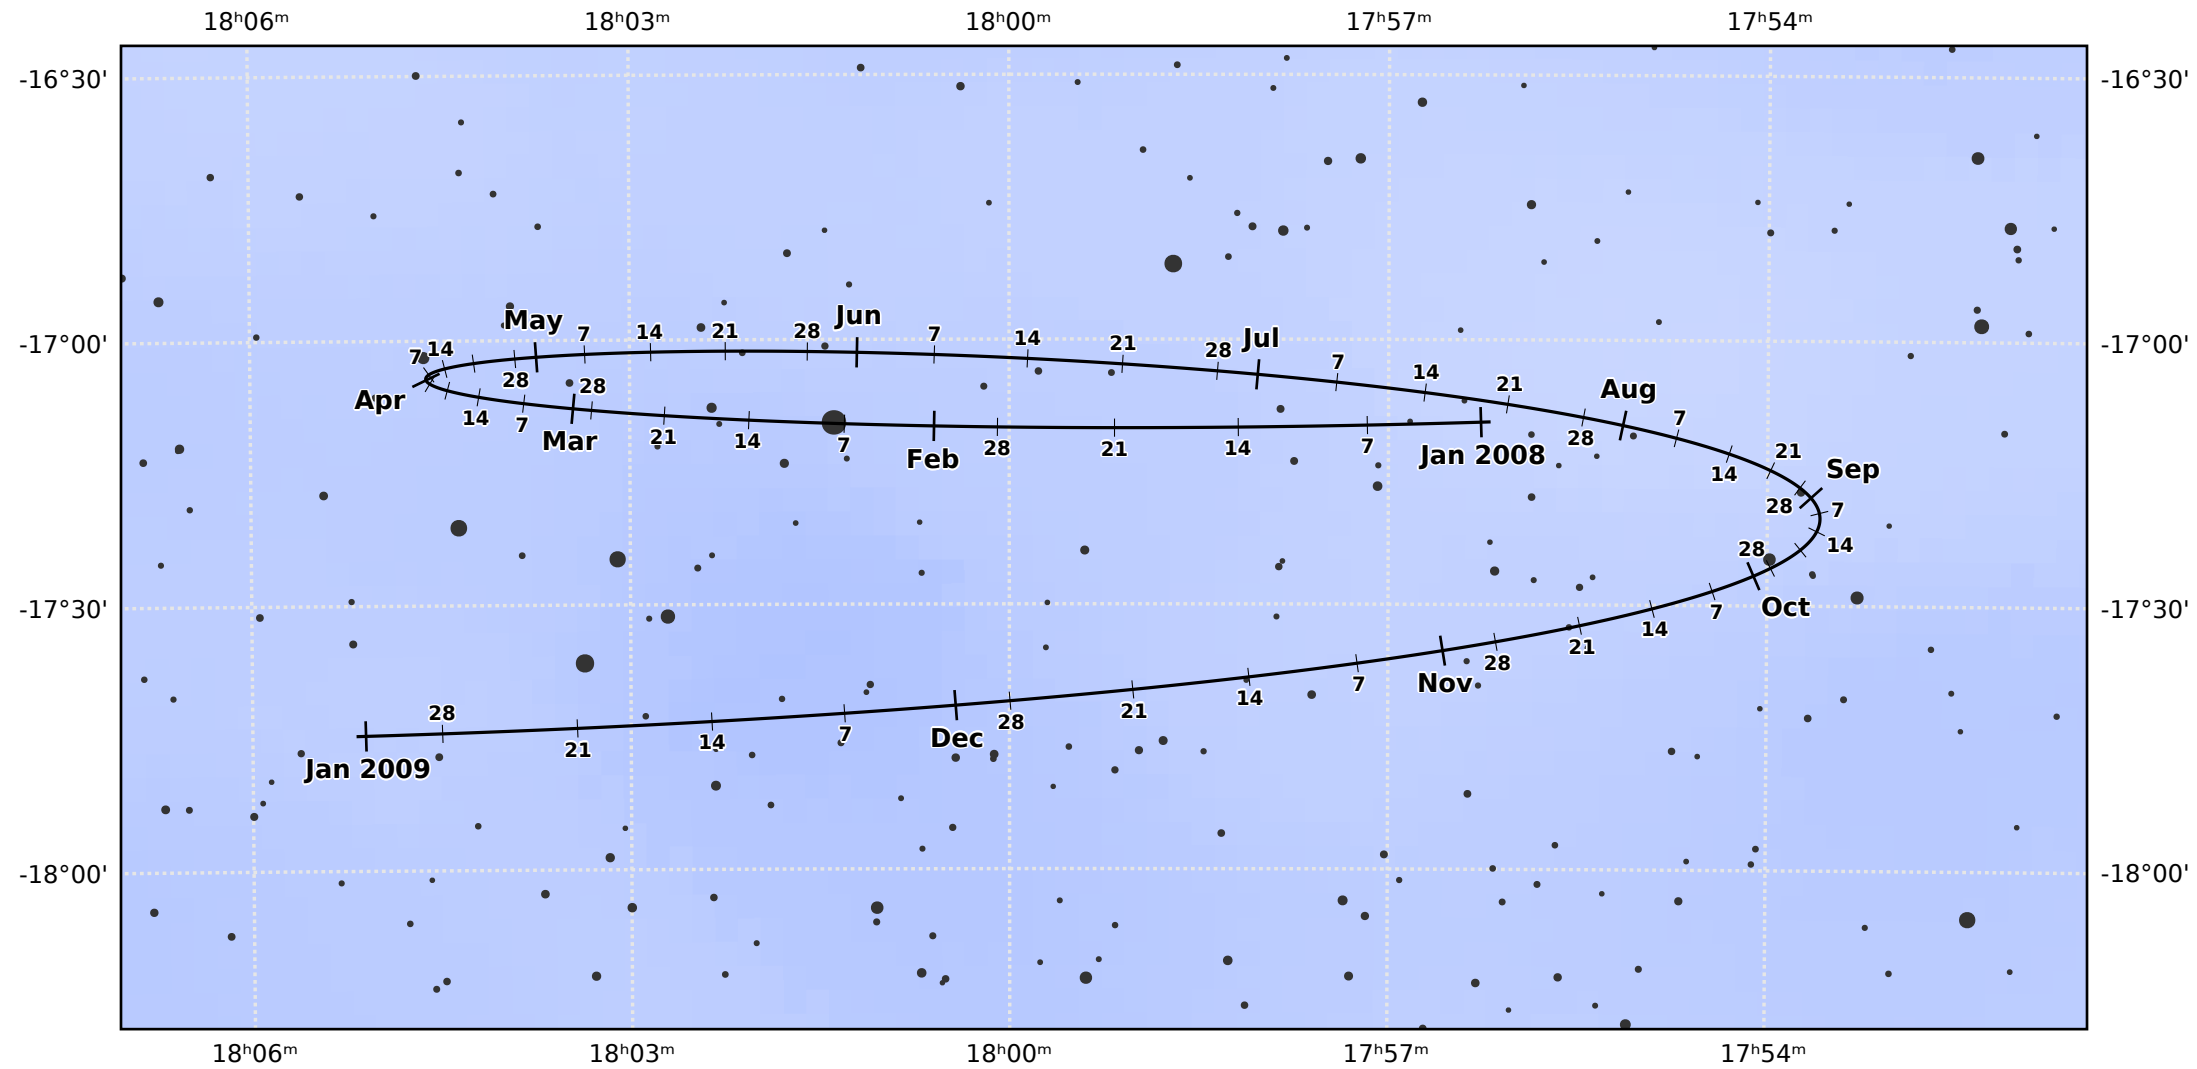

The path of Pluto in 2008

© Dominic Ford 2011-2021. Downloaded from <https://in-the-sky.org>

Magnitude scale: •11.0 •10.5 •10.0 •9.5 •9.0 •8.5 •8.0 •7.5 •7.0 ●6.5 ●6.0

— The Equator — Ecliptic Plane — Galactic Plane