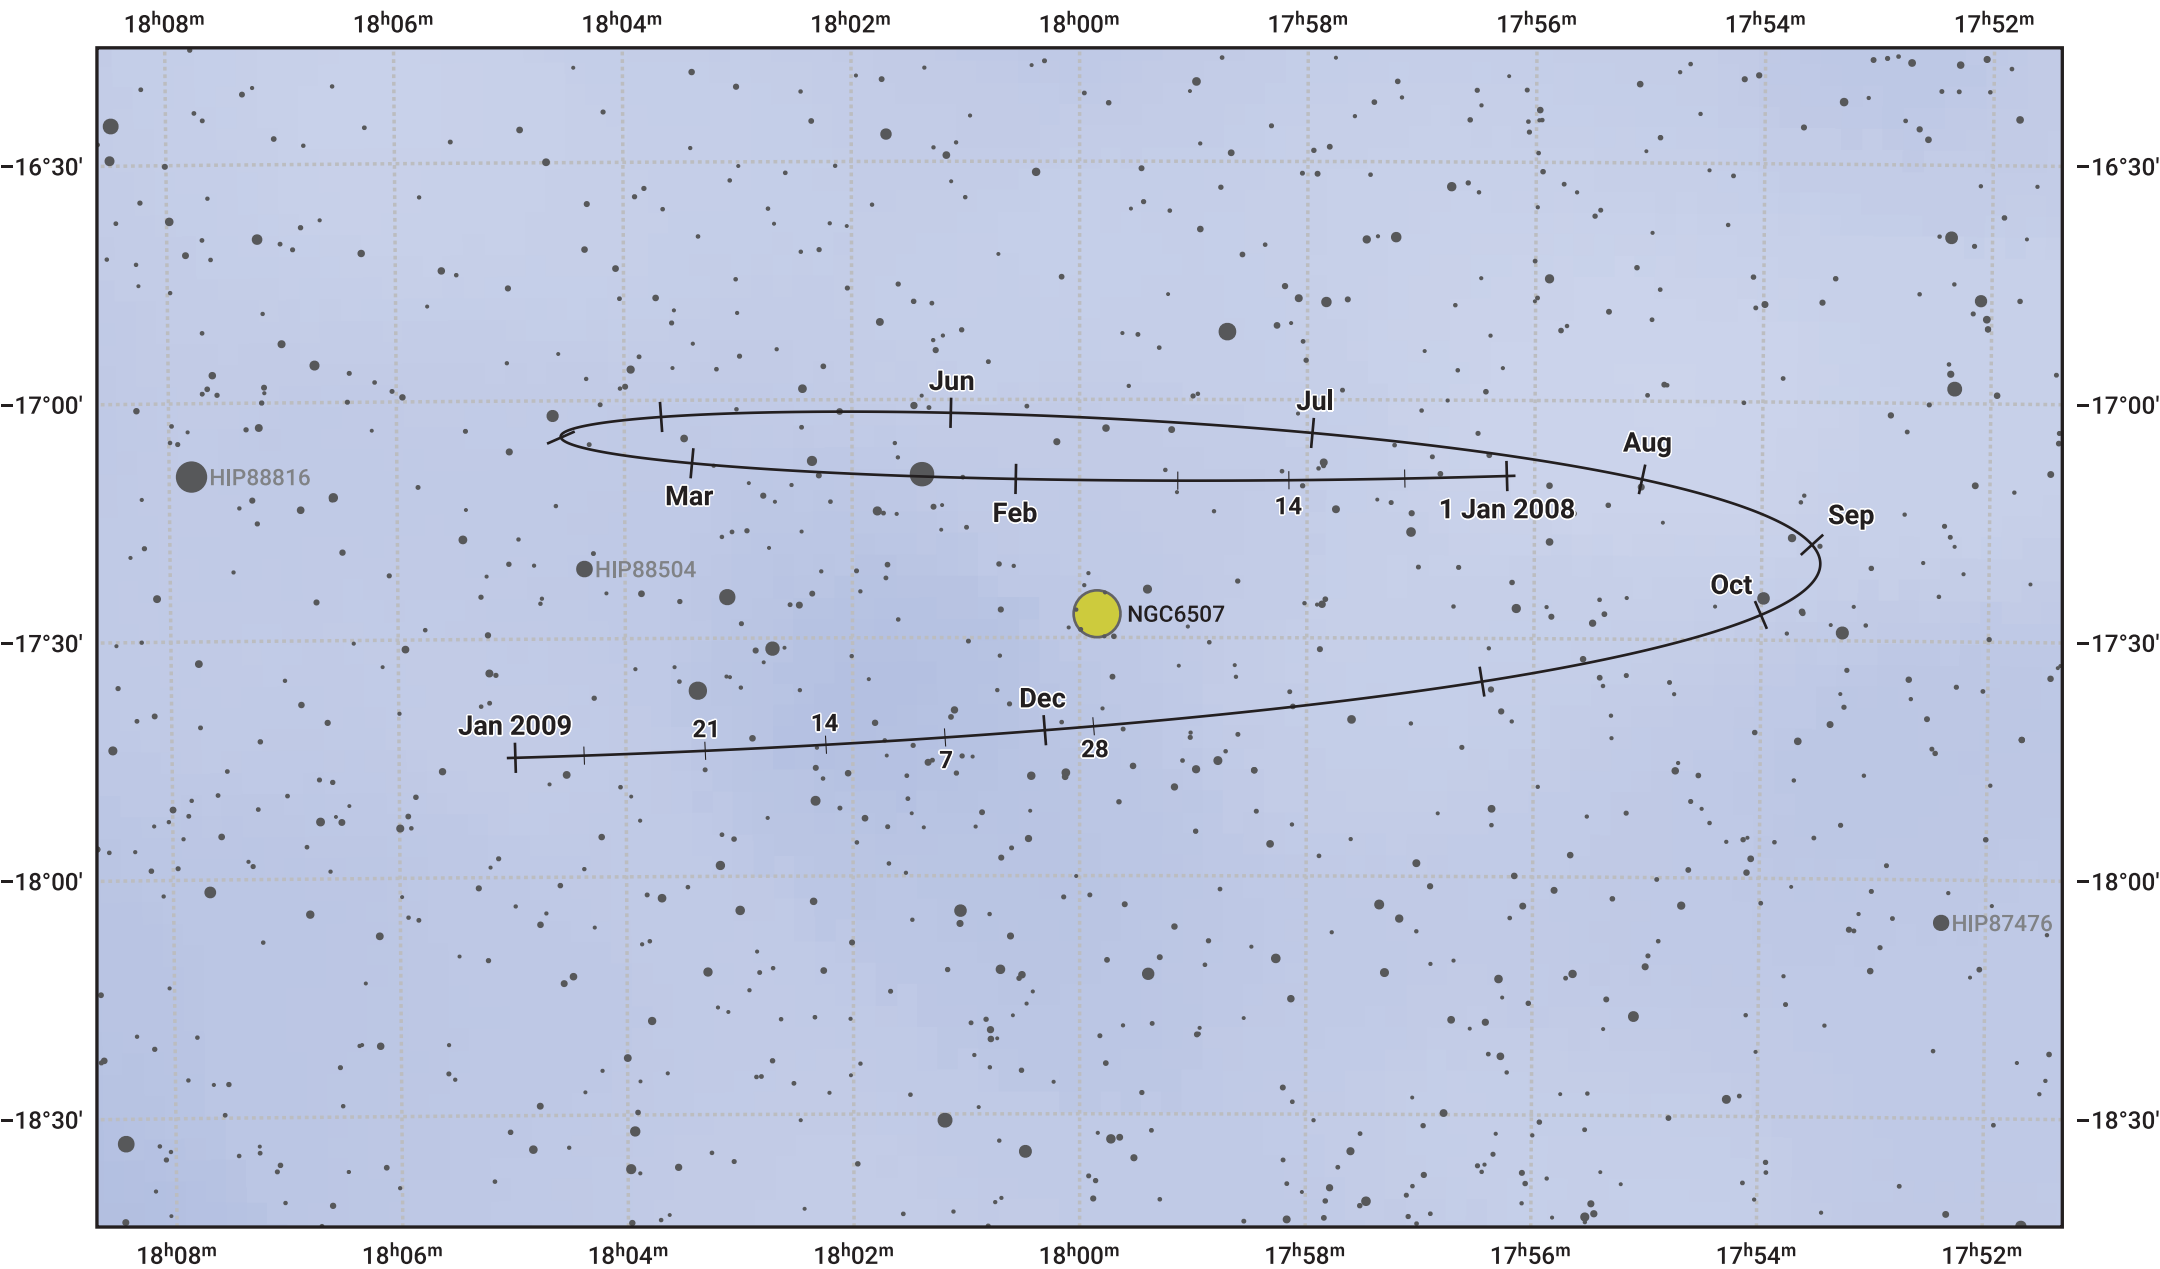

# The path of Pluto in 2008

© Dominic Ford 2011–2024. Date markers placed at midnight UTC. Downloaded from <https://in-the-sky.org>

Magnitude scale: · 12.0 · 11.0 · 10.0 · 9.0 · 8.0 · 7.0 · 6.0 · 5.0

— Ecliptic Plane

- Galaxy
- Bright nebula
- Open cluster
- ⊕ Globular cluster

Date	Mag
2008 Jan 1	14.7
2008 Apr 1	14.7
2008 Jul 1	14.6
2008 Oct 1	14.8
2009 Jan 1	14.7