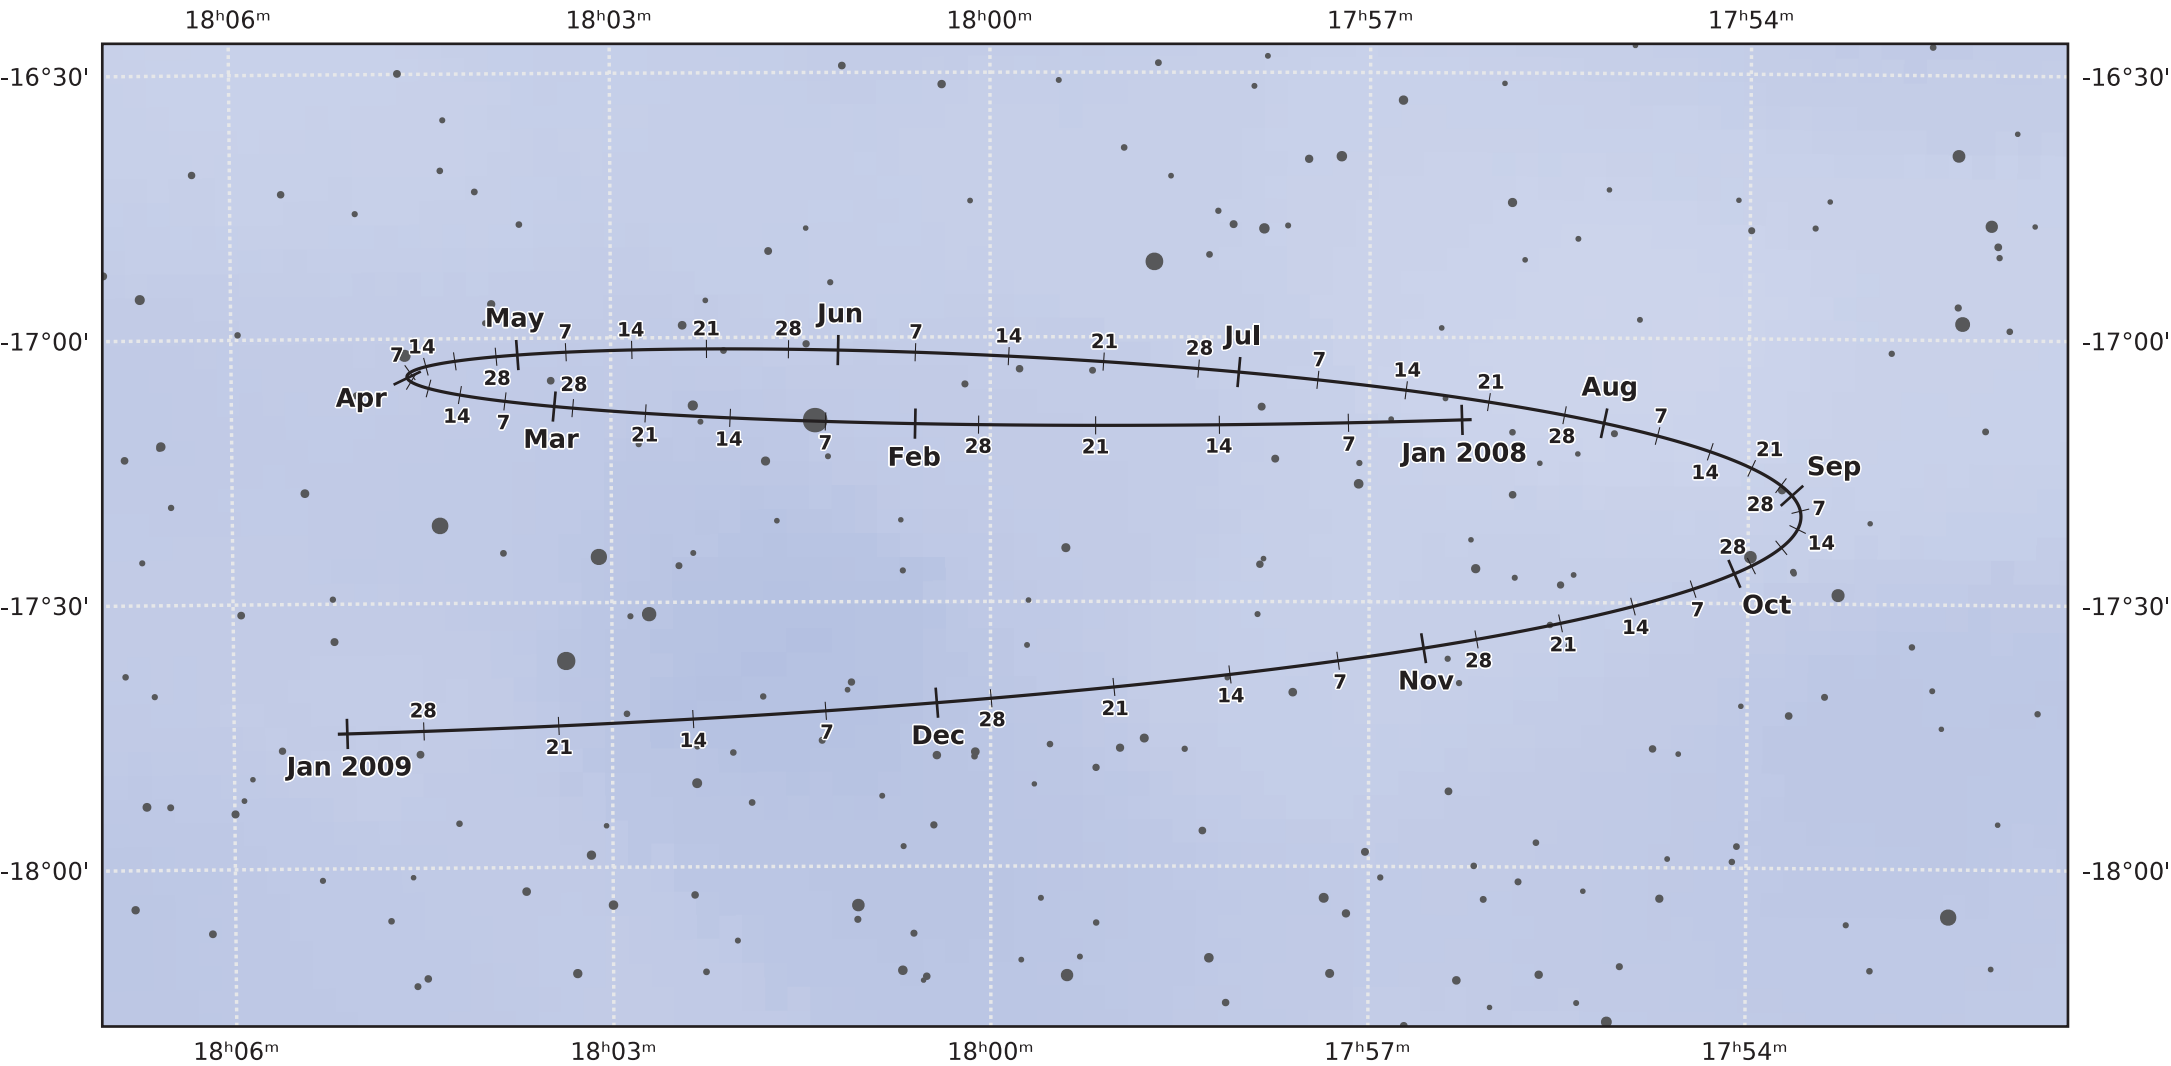

# The path of Pluto in 2008

© Dominic Ford 2011-2021. Downloaded from <https://in-the-sky.org>

Magnitude scale: •11.0 •10.5 •10.0 •9.5 •9.0 •8.5 •8.0 •7.5 ●7.0 ●6.5 ●6.0

— The Equator — Ecliptic Plane — Galactic Plane