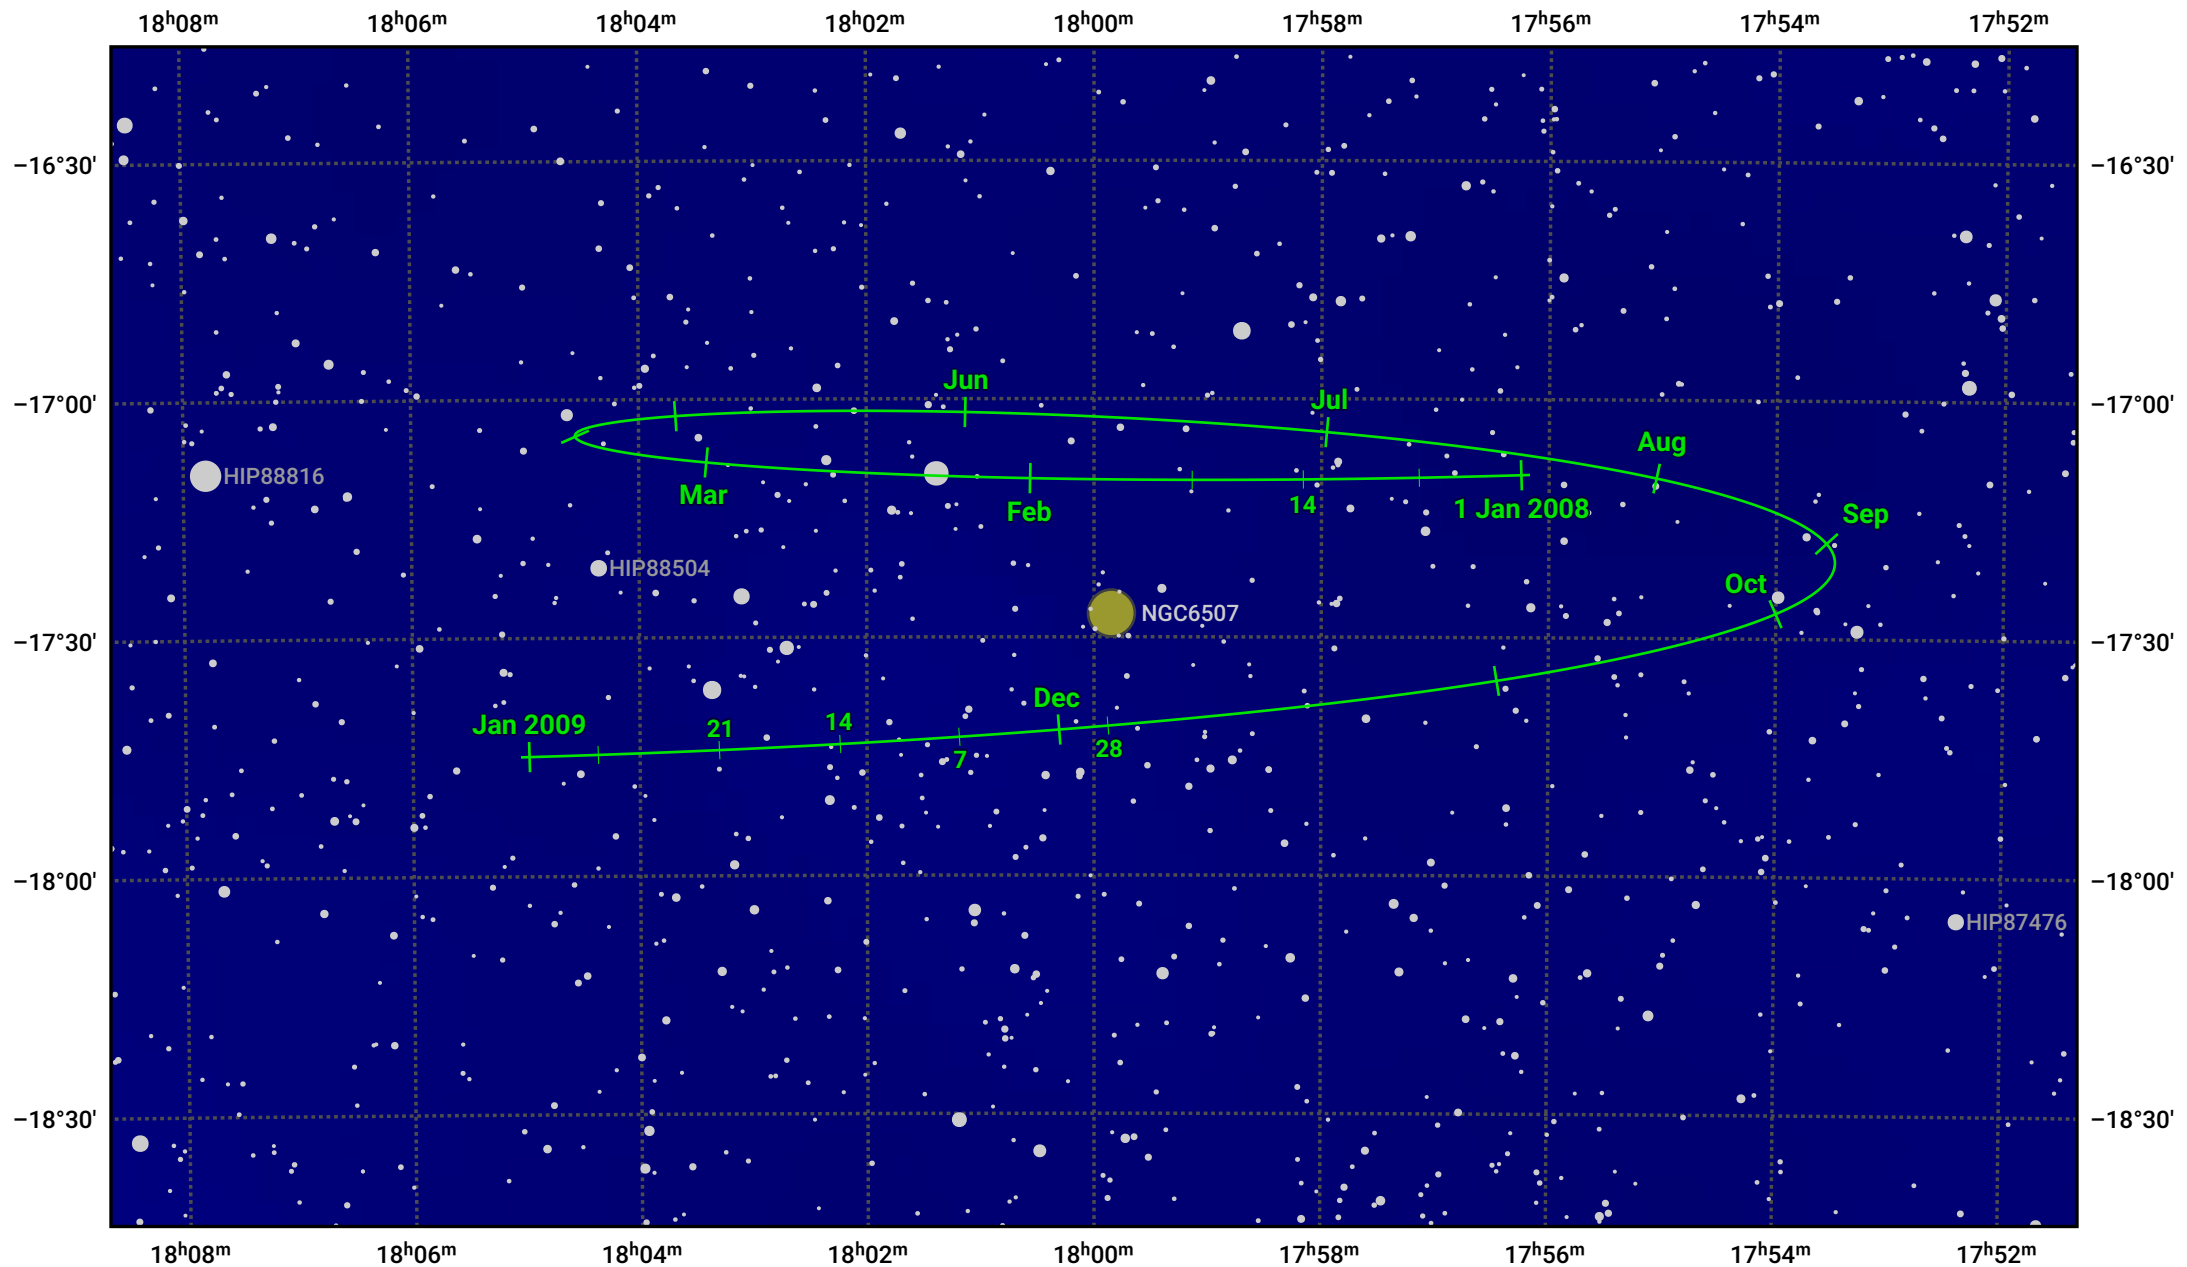

The path of Pluto in 2008

© Dominic Ford 2011–2024. Date markers placed at midnight UTC. Downloaded from <https://in-the-sky.org>

Magnitude scale: ·12.0 ·11.0 ·10.0 ·9.0 ·8.0 ●7.0 ●6.0 ●5.0

— Ecliptic Plane

● Galaxy ■ Bright nebula ● Open cluster ● Globular cluster

Date	Mag
2008 Jan 1	14.7
2008 Apr 1	14.7
2008 Jul 1	14.6
2008 Oct 1	14.8
2009 Jan 1	14.7