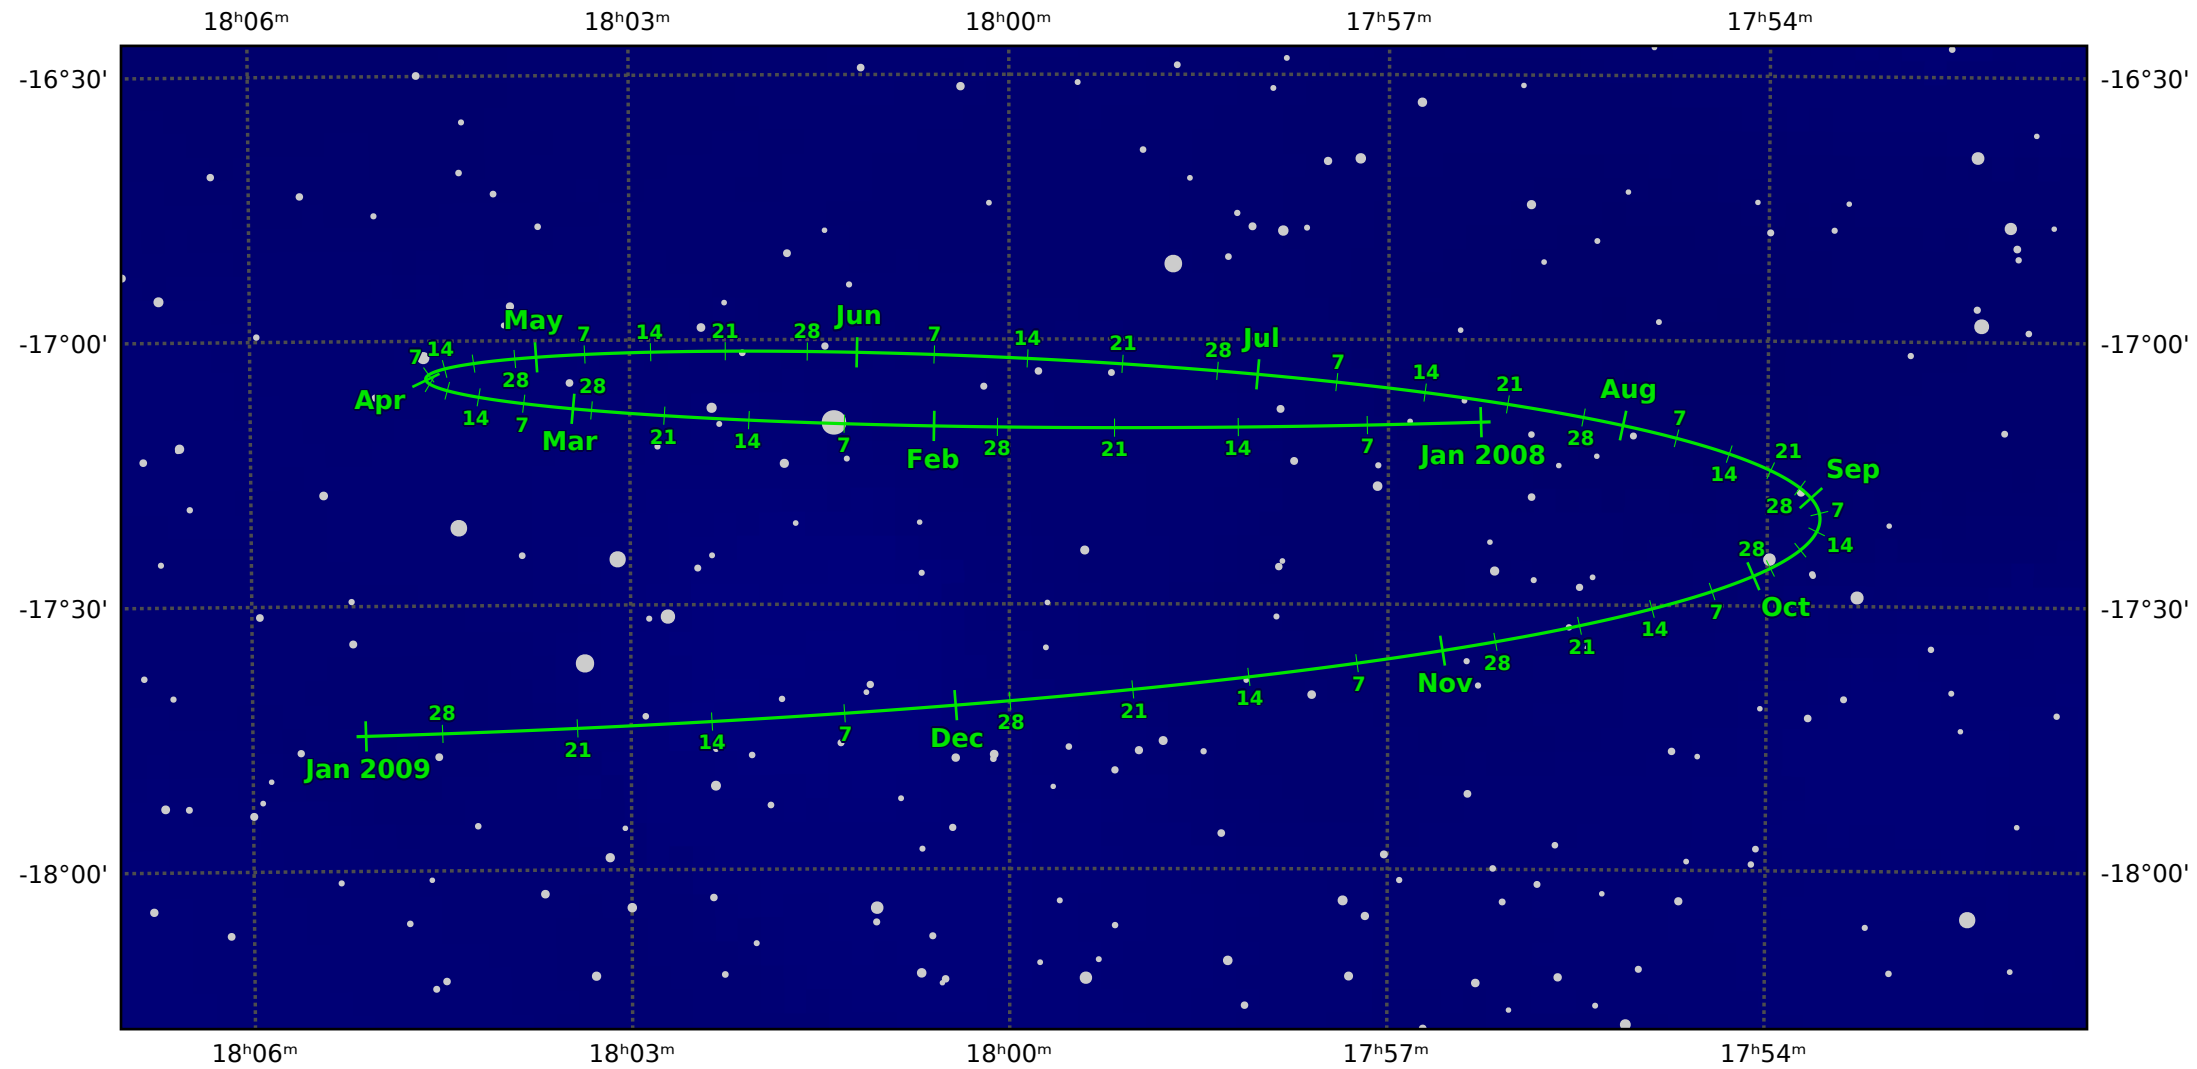

The path of Pluto in 2008

© Dominic Ford 2011-2021. Downloaded from <https://in-the-sky.org>

Magnitude scale: •11.0 •10.5 •10.0 •9.5 •9.0 •8.5 •8.0 •7.5 •7.0 ●6.5 ●6.0

— Ecliptic Plane — Galactic Plane