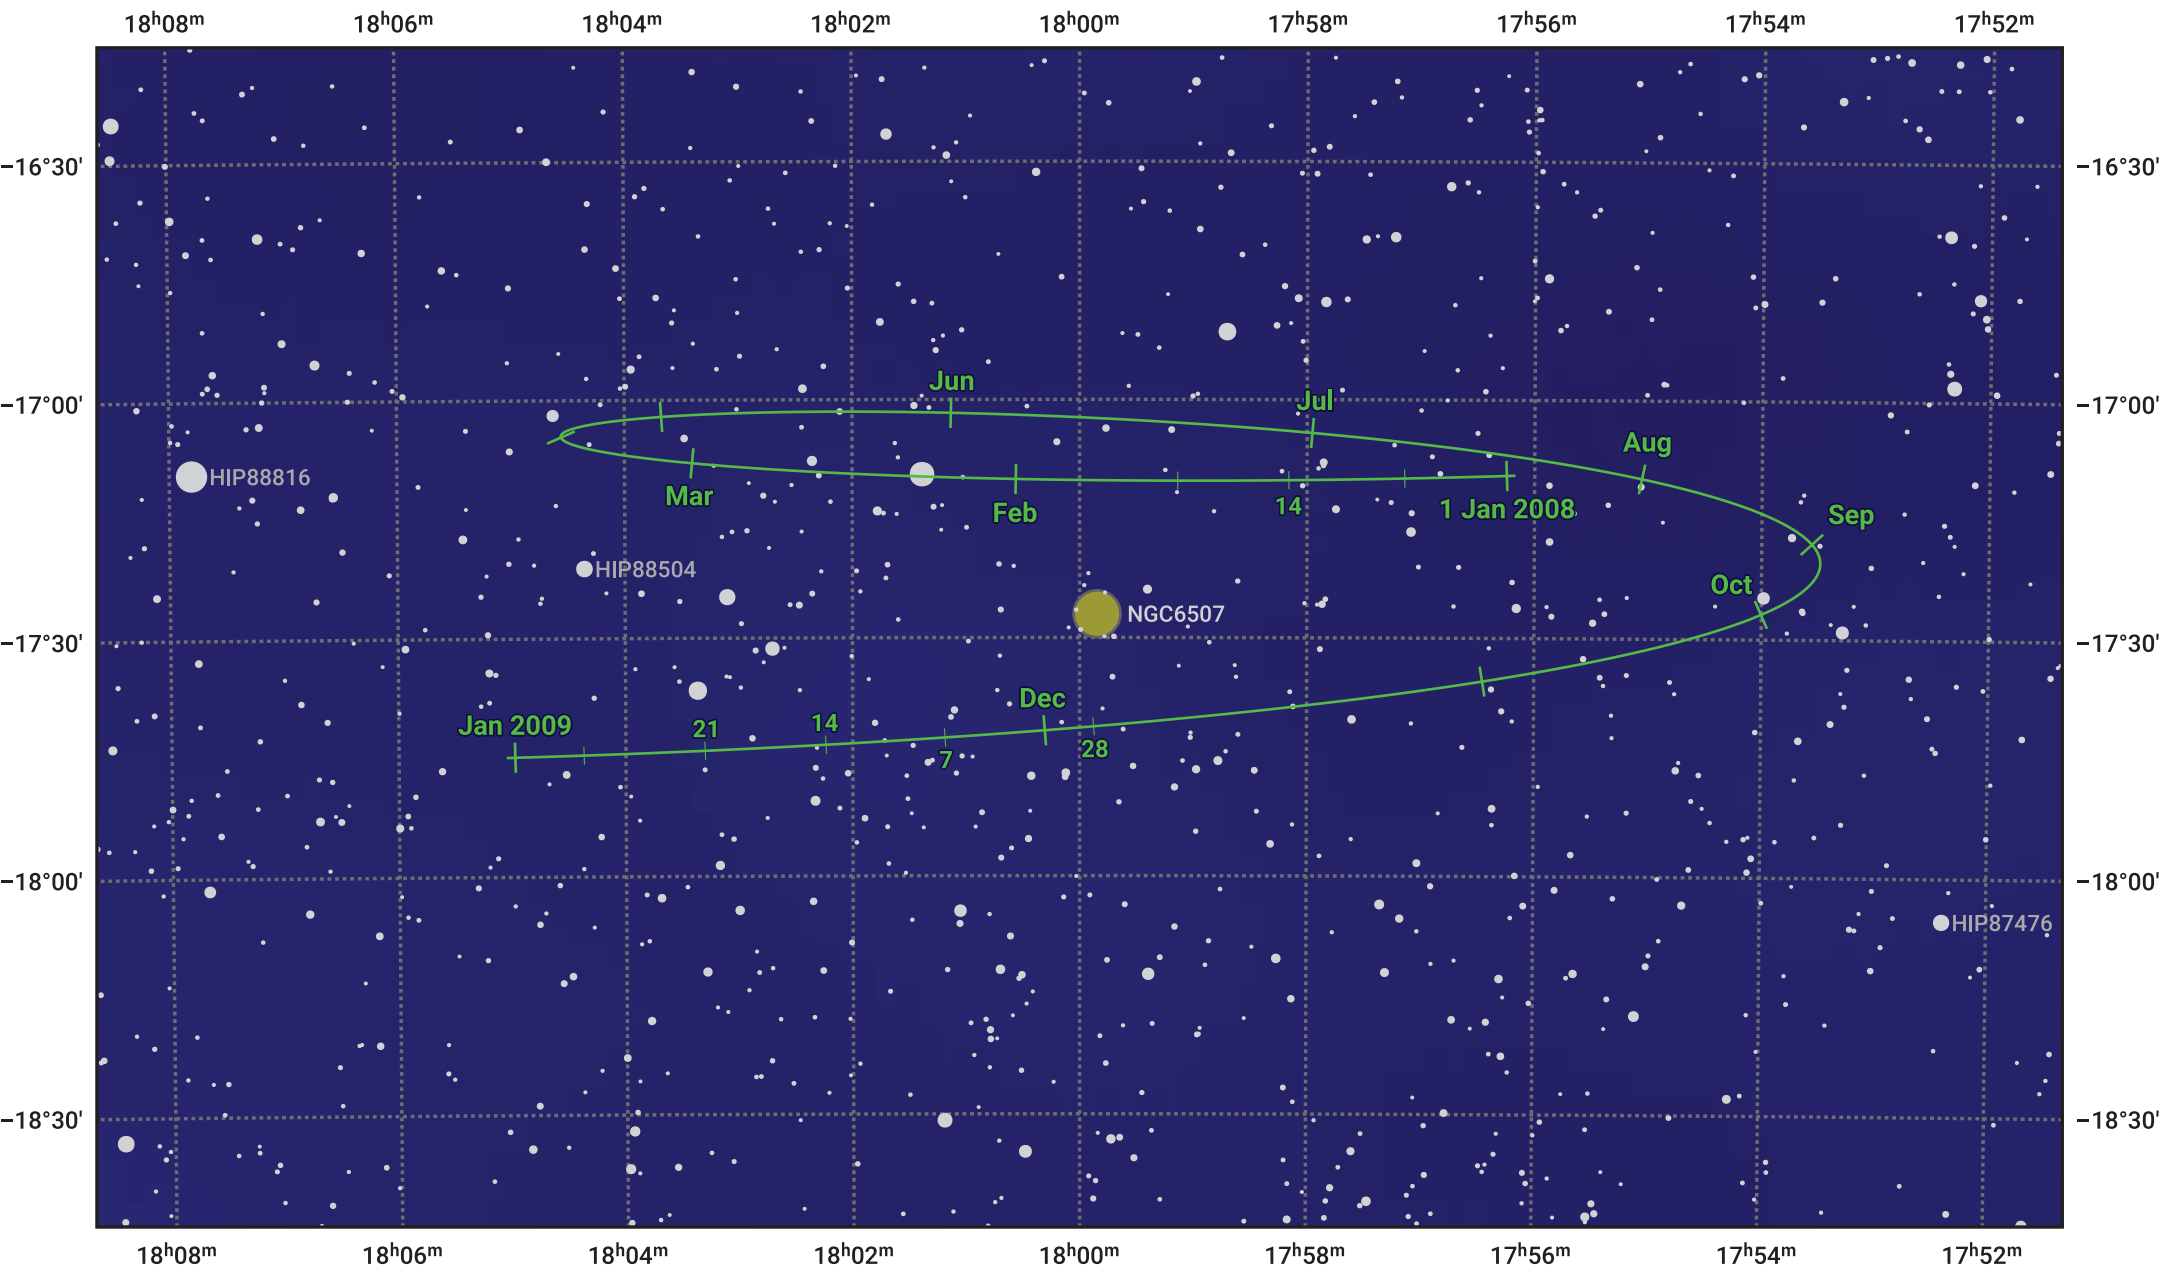

The path of Pluto in 2008

© Dominic Ford 2011–2024. Date markers placed at midnight UTC. Downloaded from <https://in-the-sky.org>

Magnitude scale: · 12.0 · 11.0 · 10.0 · 9.0 · 8.0 · 7.0 · 6.0 · 5.0

— Ecliptic Plane

- Galaxy
- Bright nebula
- Open cluster
- Globular cluster

Date	Mag
2008 Jan 1	14.7
2008 Apr 1	14.7
2008 Jul 1	14.6
2008 Oct 1	14.8
2009 Jan 1	14.7