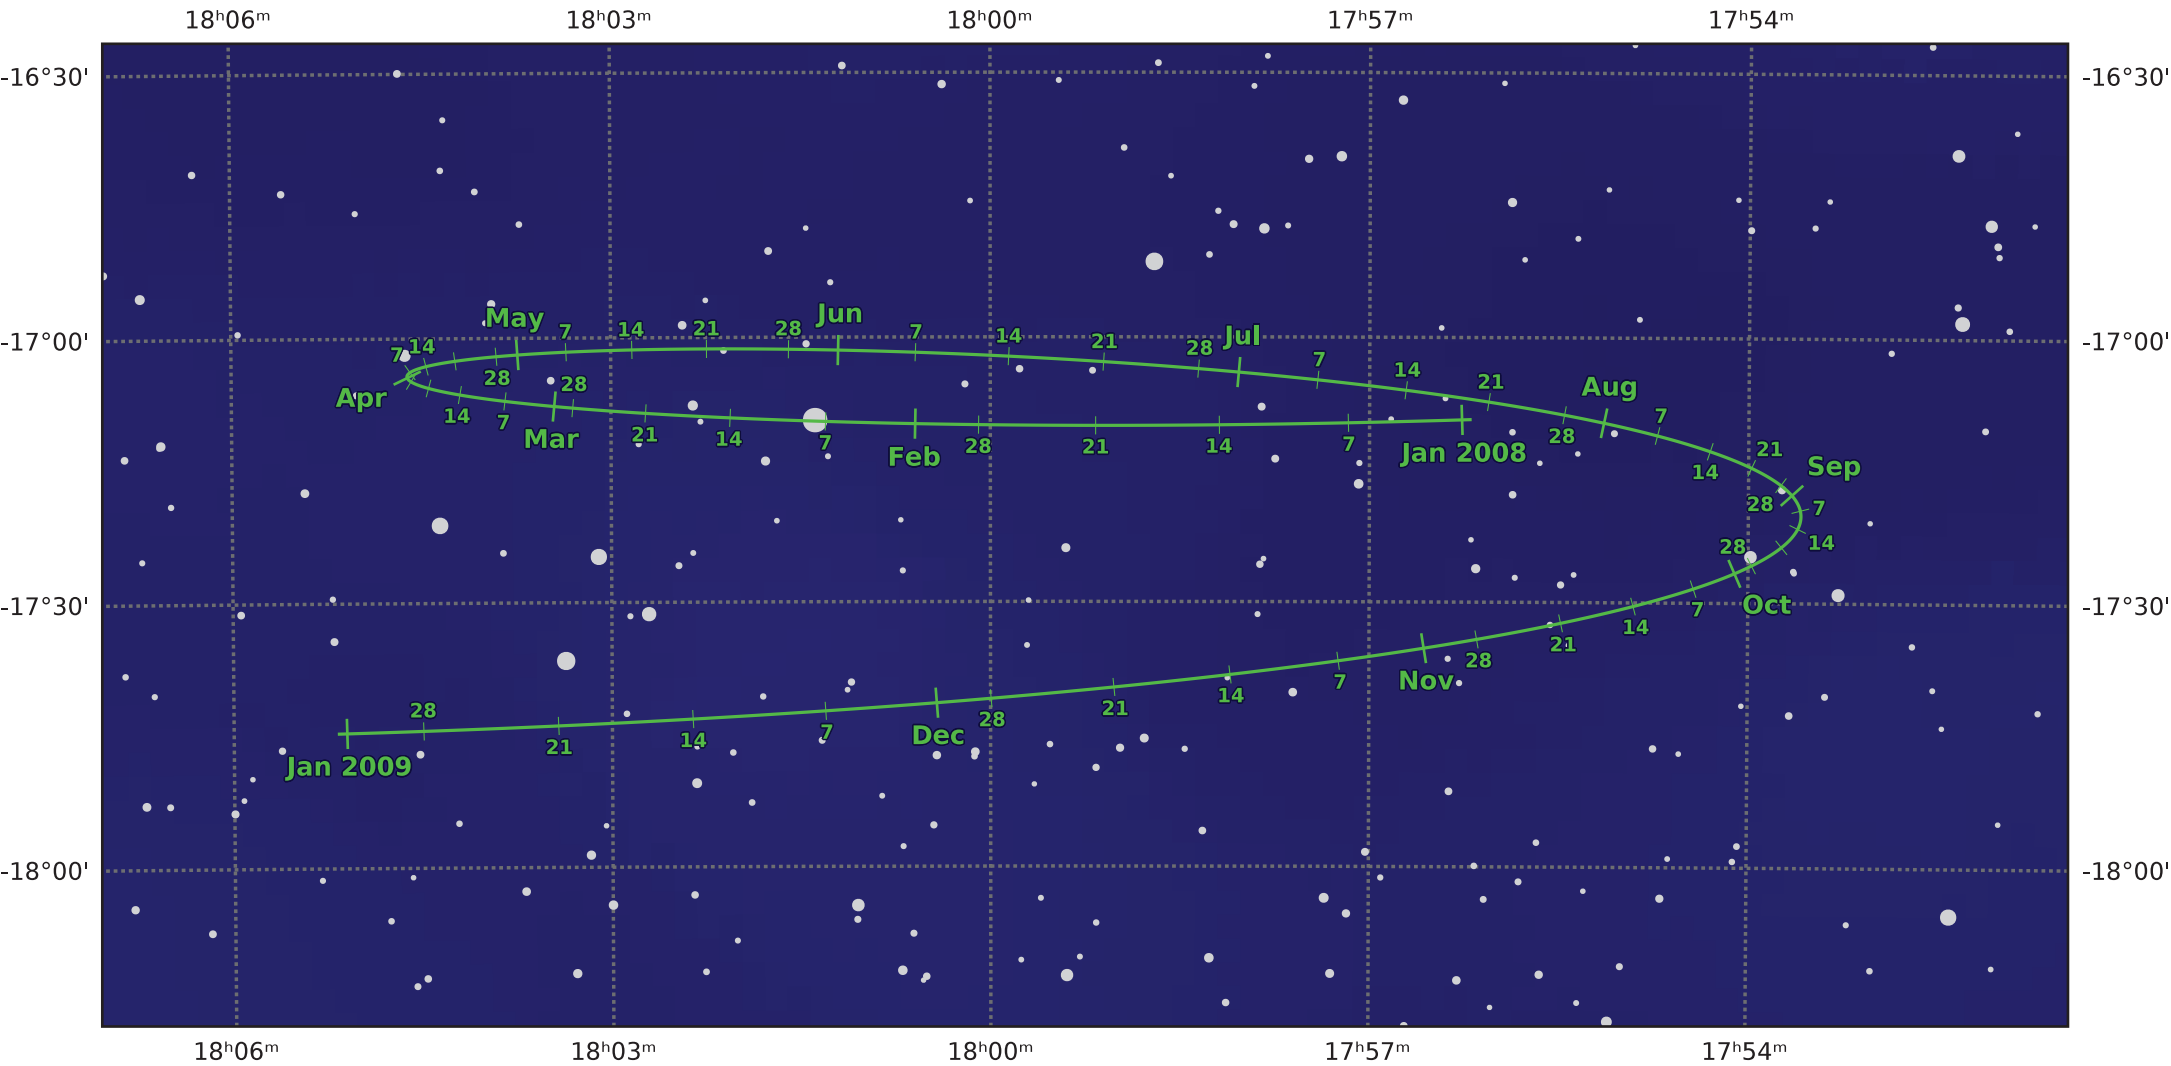

# The path of Pluto in 2008

© Dominic Ford 2011-2021. Downloaded from <https://in-the-sky.org>

Magnitude scale: • 11.0 • 10.5 • 10.0 • 9.5 • 9.0 • 8.5 • 8.0 • 7.5 • 7.0 • 6.5 • 6.0

— Ecliptic Plane — Galactic Plane