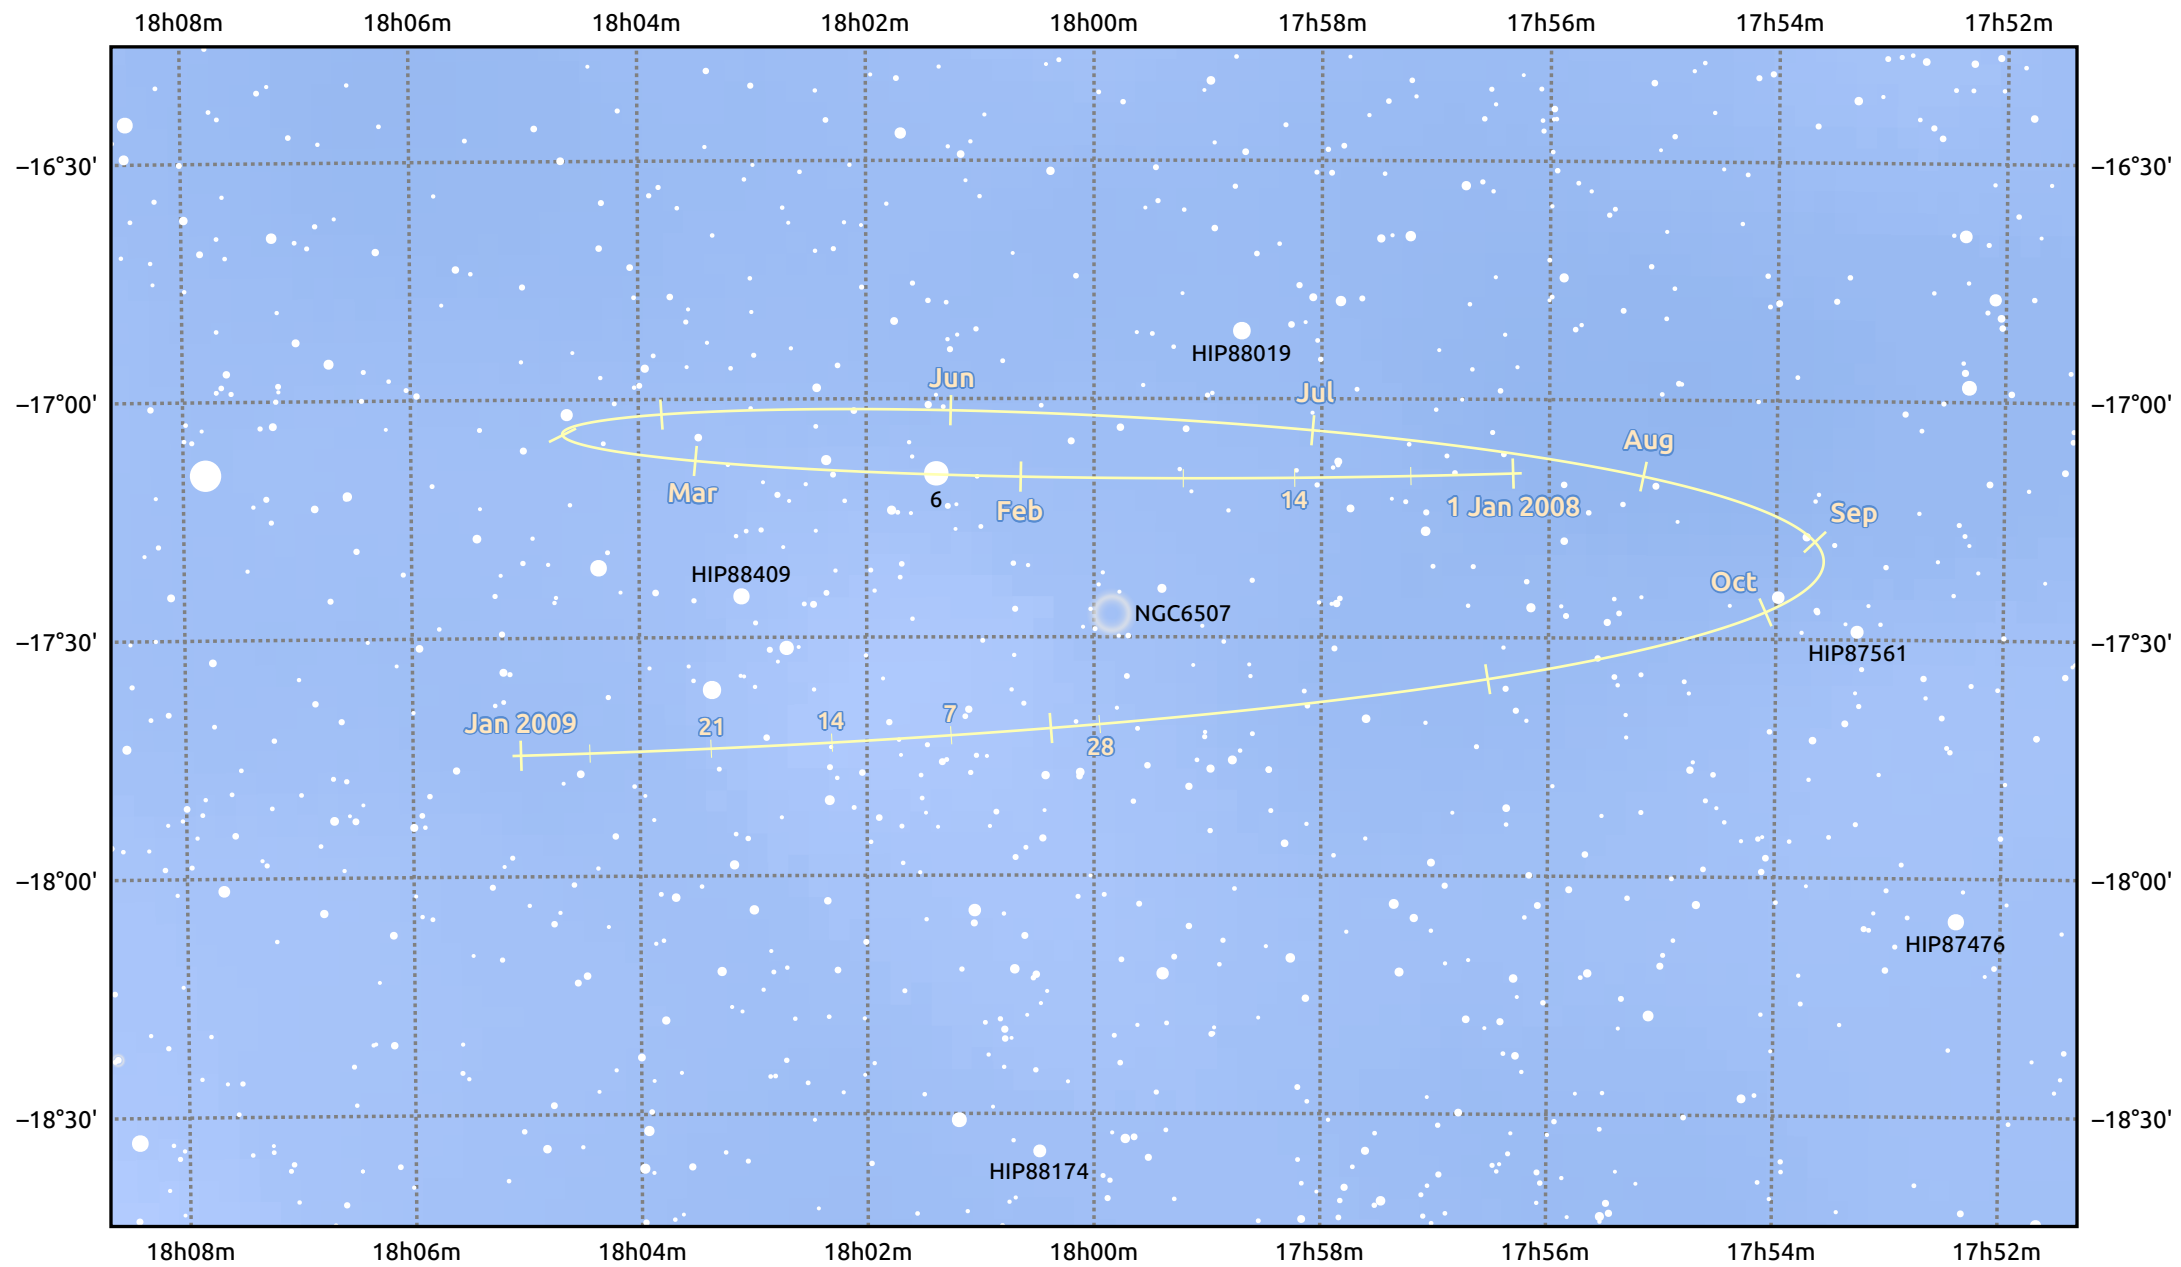

The path of Pluto in 2008

© Dominic Ford 2011–2025. Date markers placed at midnight UTC. Downloaded from <https://in-the-sky.org>

Magnitude scale: · 12.0 · 11.0 · 10.0 · 9.0 · 8.0 · 7.0 · 6.0 · 5.0

— Ecliptic Plane

Galaxy Bright nebula Open cluster Globular cluster Planetary nebula

Date	Mag
2008 Jan 1	14.6
2008 Apr 1	14.7
2008 Jul 1	14.5
2008 Oct 1	14.7
2009 Jan 1	14.6