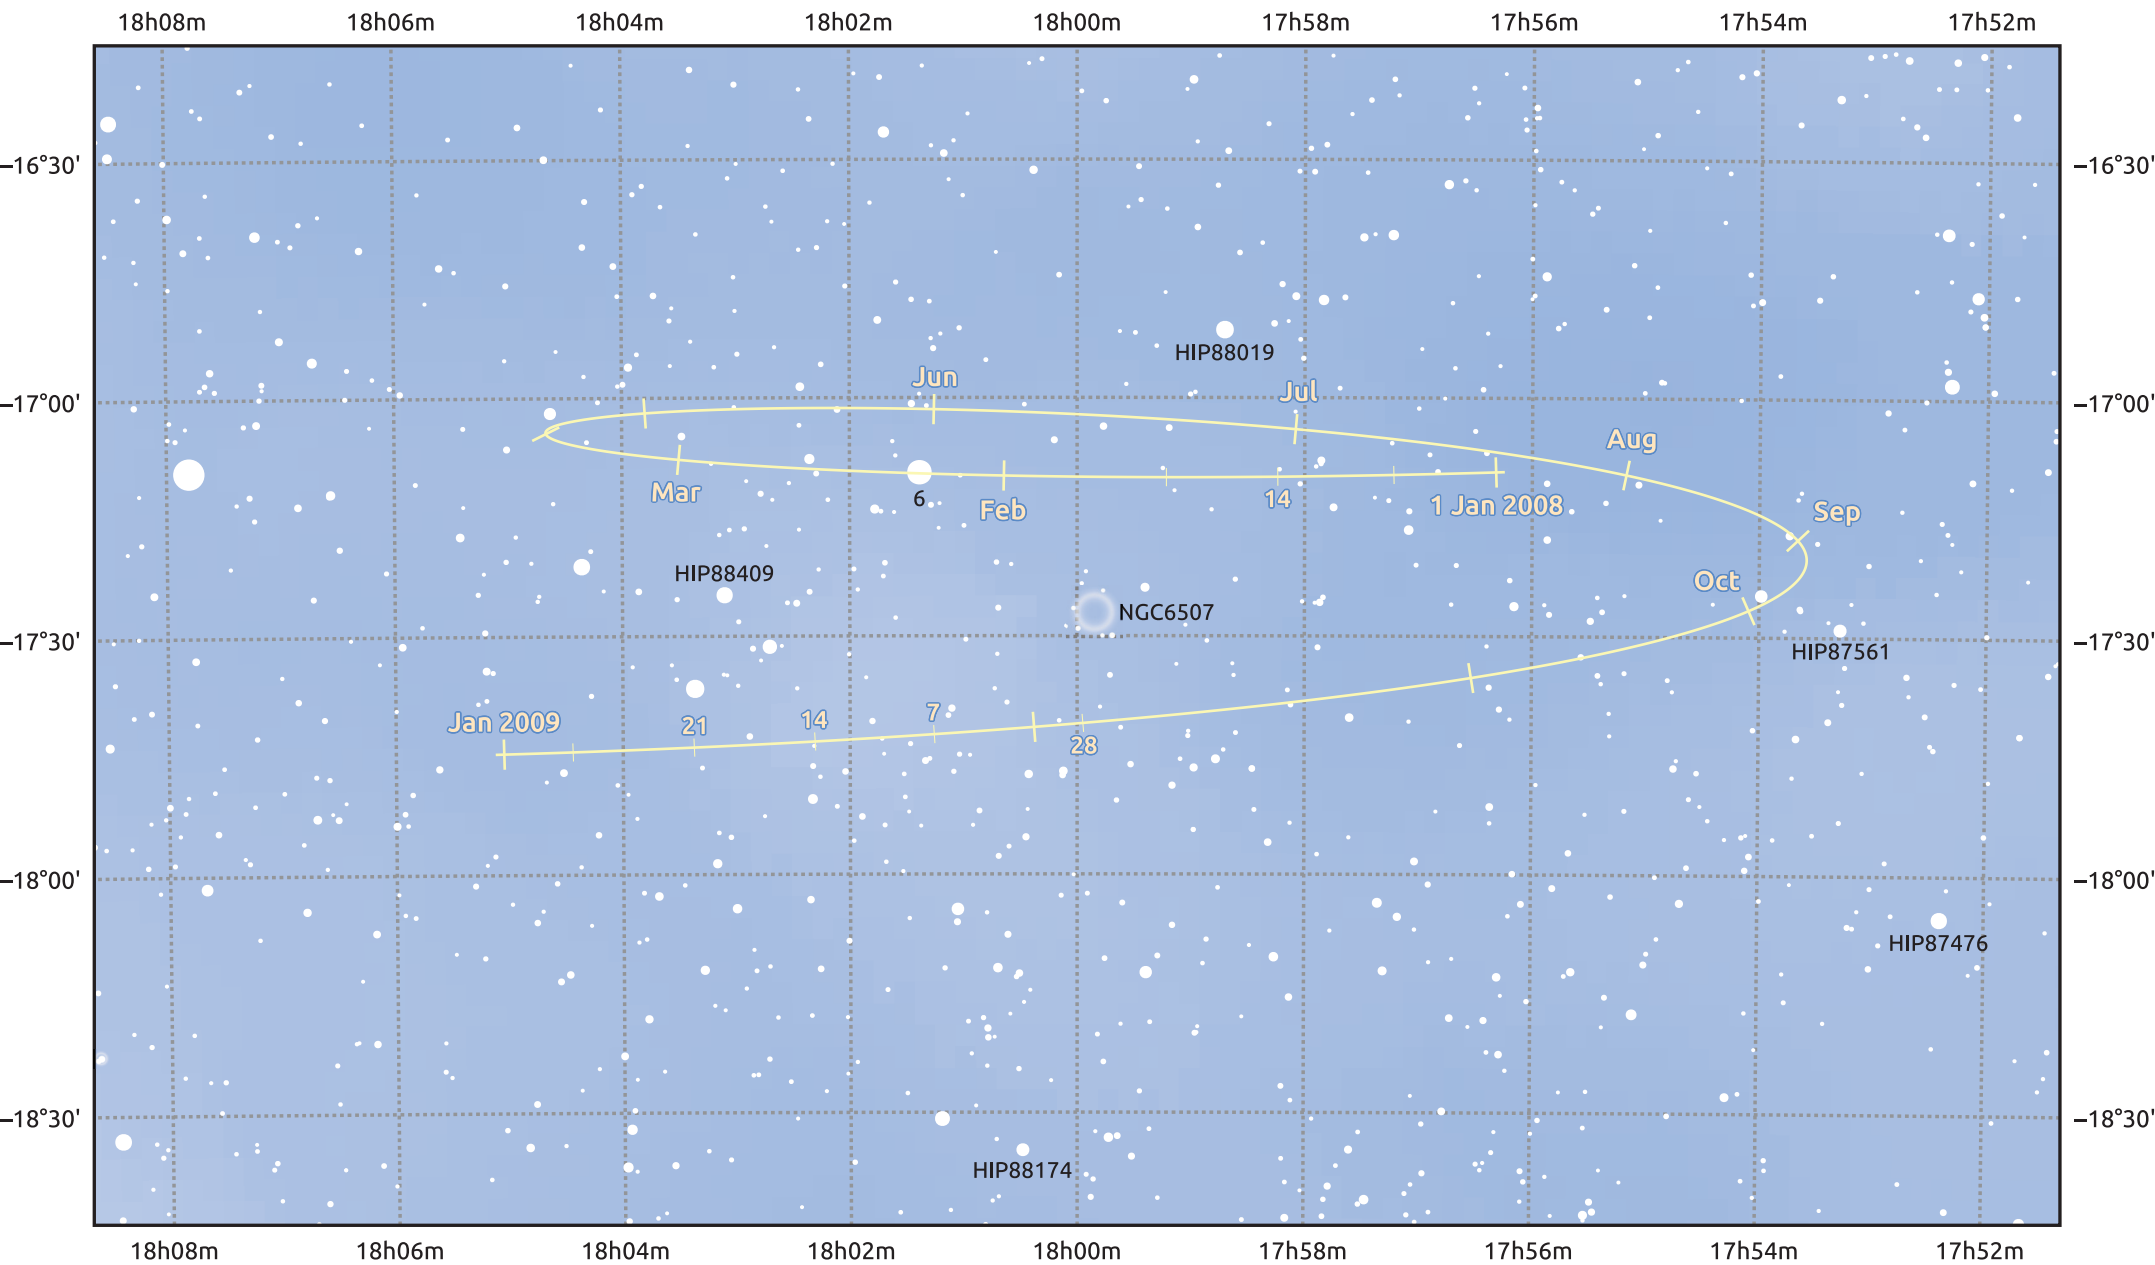

# The path of Pluto in 2008

© Dominic Ford 2011–2025. Date markers placed at midnight UTC. Downloaded from <https://in-the-sky.org>

Magnitude scale:  $\bullet$  12.0  $\bullet$  11.0  $\bullet$  10.0  $\bullet$  9.0  $\bullet$  8.0  $\bullet$  7.0  $\bullet$  6.0  $\bullet$  5.0

 Ecliptic Plane

 Galaxy  Bright nebula  Open cluster  Globular cluster  Planetary nebula

Date	Mag
2008 Jan 1	14.6
2008 Apr 1	14.7
2008 Jul 1	14.5
2008 Oct 1	14.7
2009 Jan 1	14.6