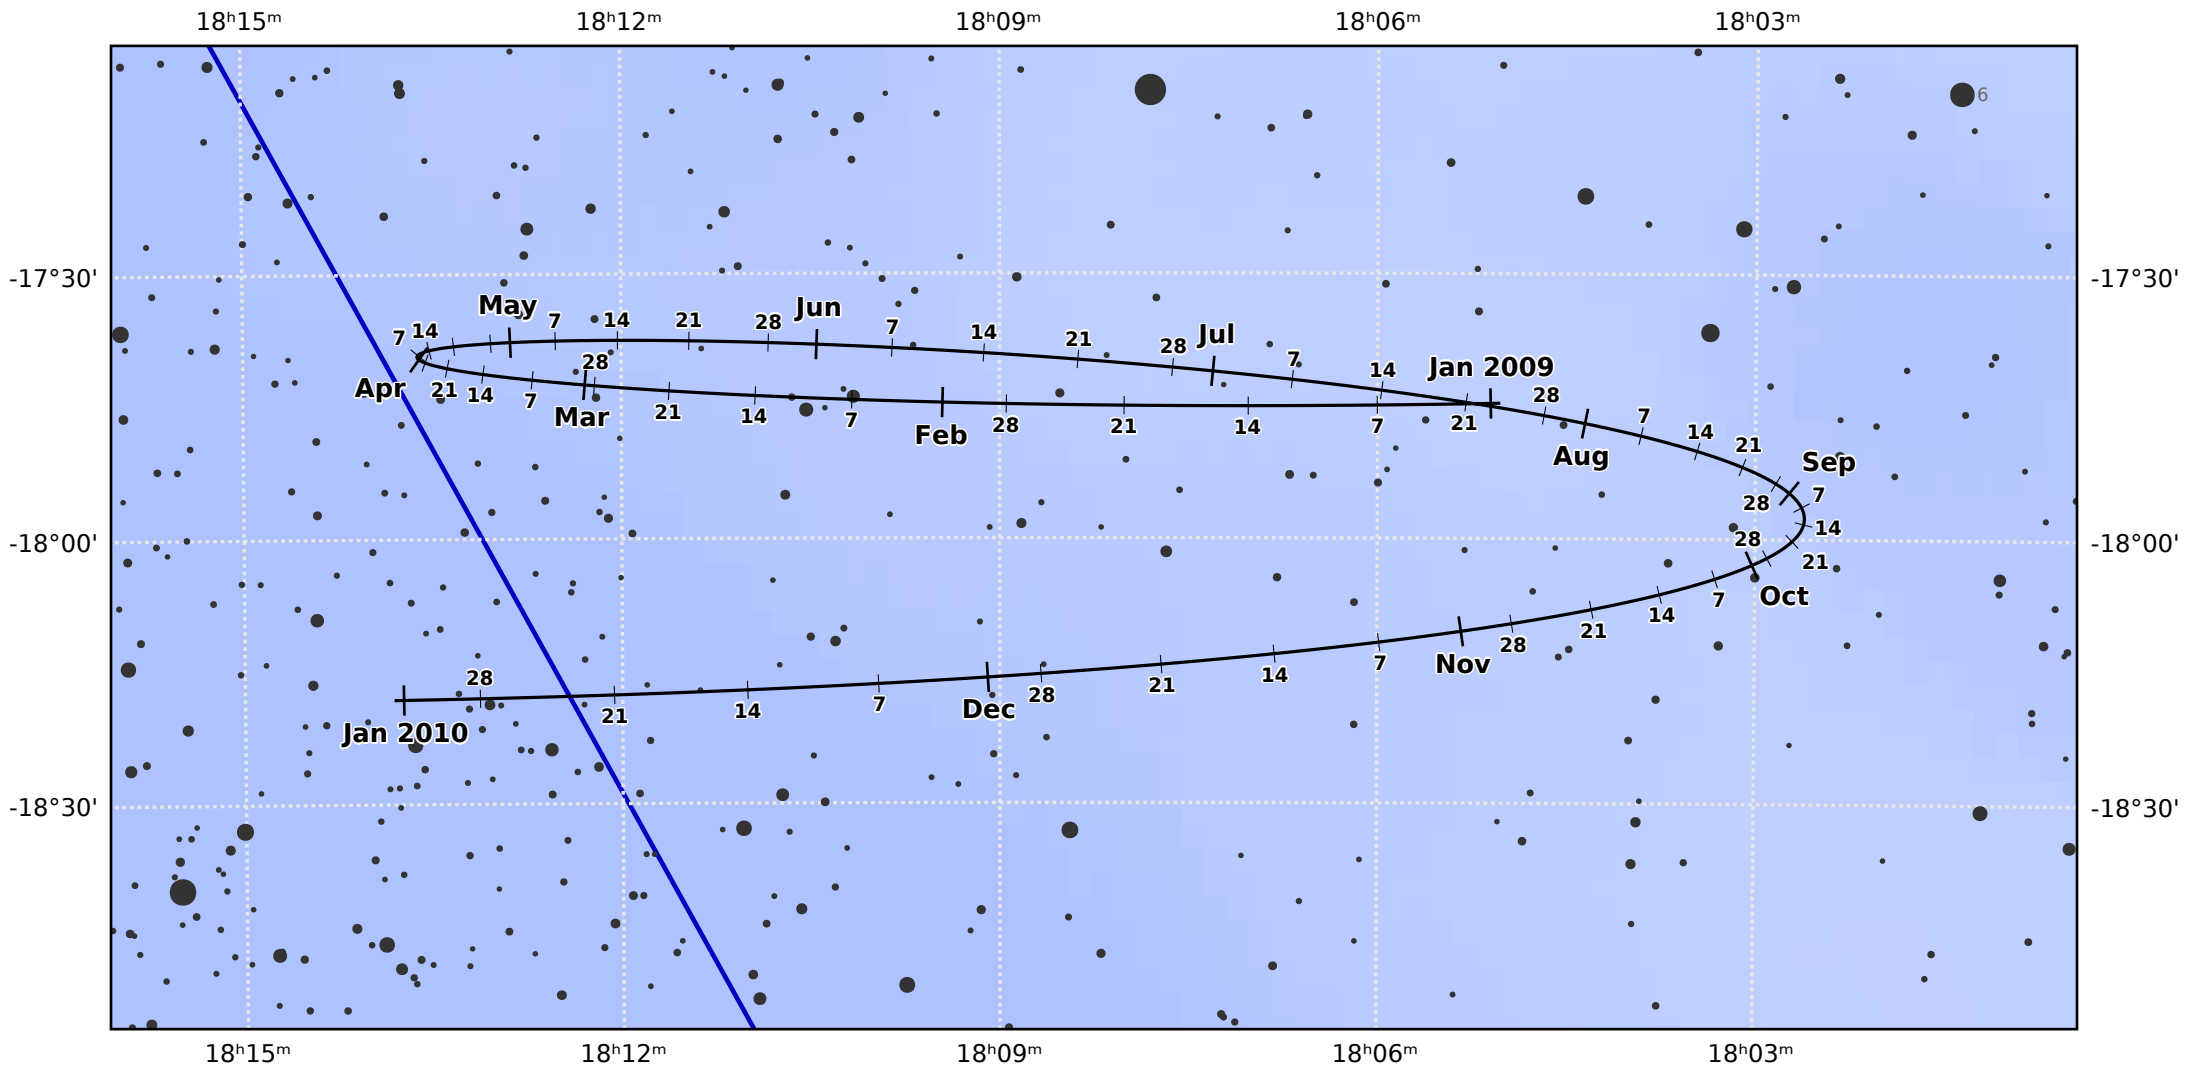

The path of Pluto in 2009

© Dominic Ford 2011-2021. Downloaded from <https://in-the-sky.org>

Magnitude scale: •11.0 •10.5 •10.0 •9.5 •9.0 •8.5 •8.0 •7.5 •7.0 •6.5 •6.0 ●5.5

— The Equator — Ecliptic Plane — Galactic Plane