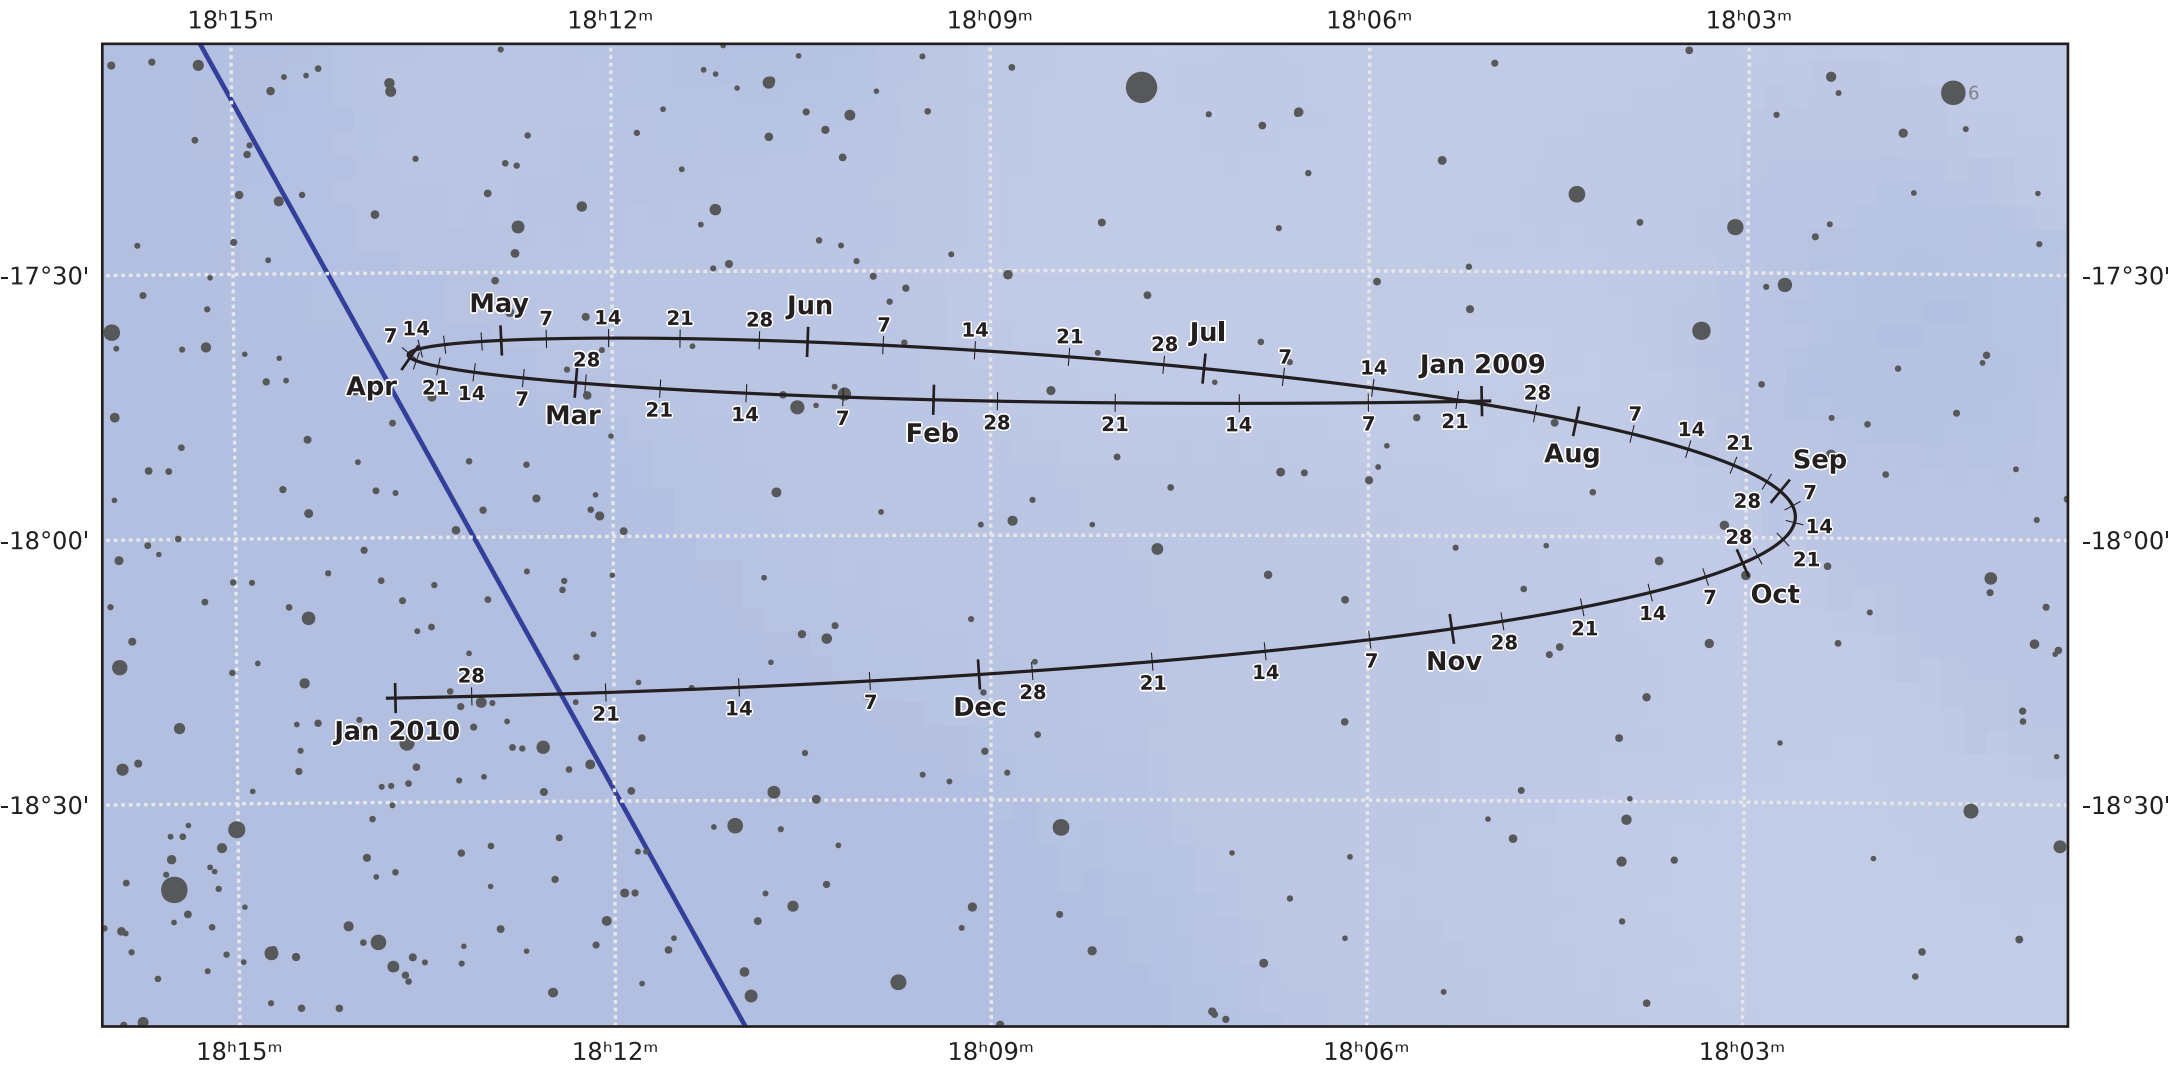

The path of Pluto in 2009

© Dominic Ford 2011-2021. Downloaded from <https://in-the-sky.org>

Magnitude scale: •11.0 •10.5 •10.0 •9.5 •9.0 •8.5 •8.0 •7.5 •7.0 •6.5 •6.0 •5.5

— The Equator — Ecliptic Plane — Galactic Plane