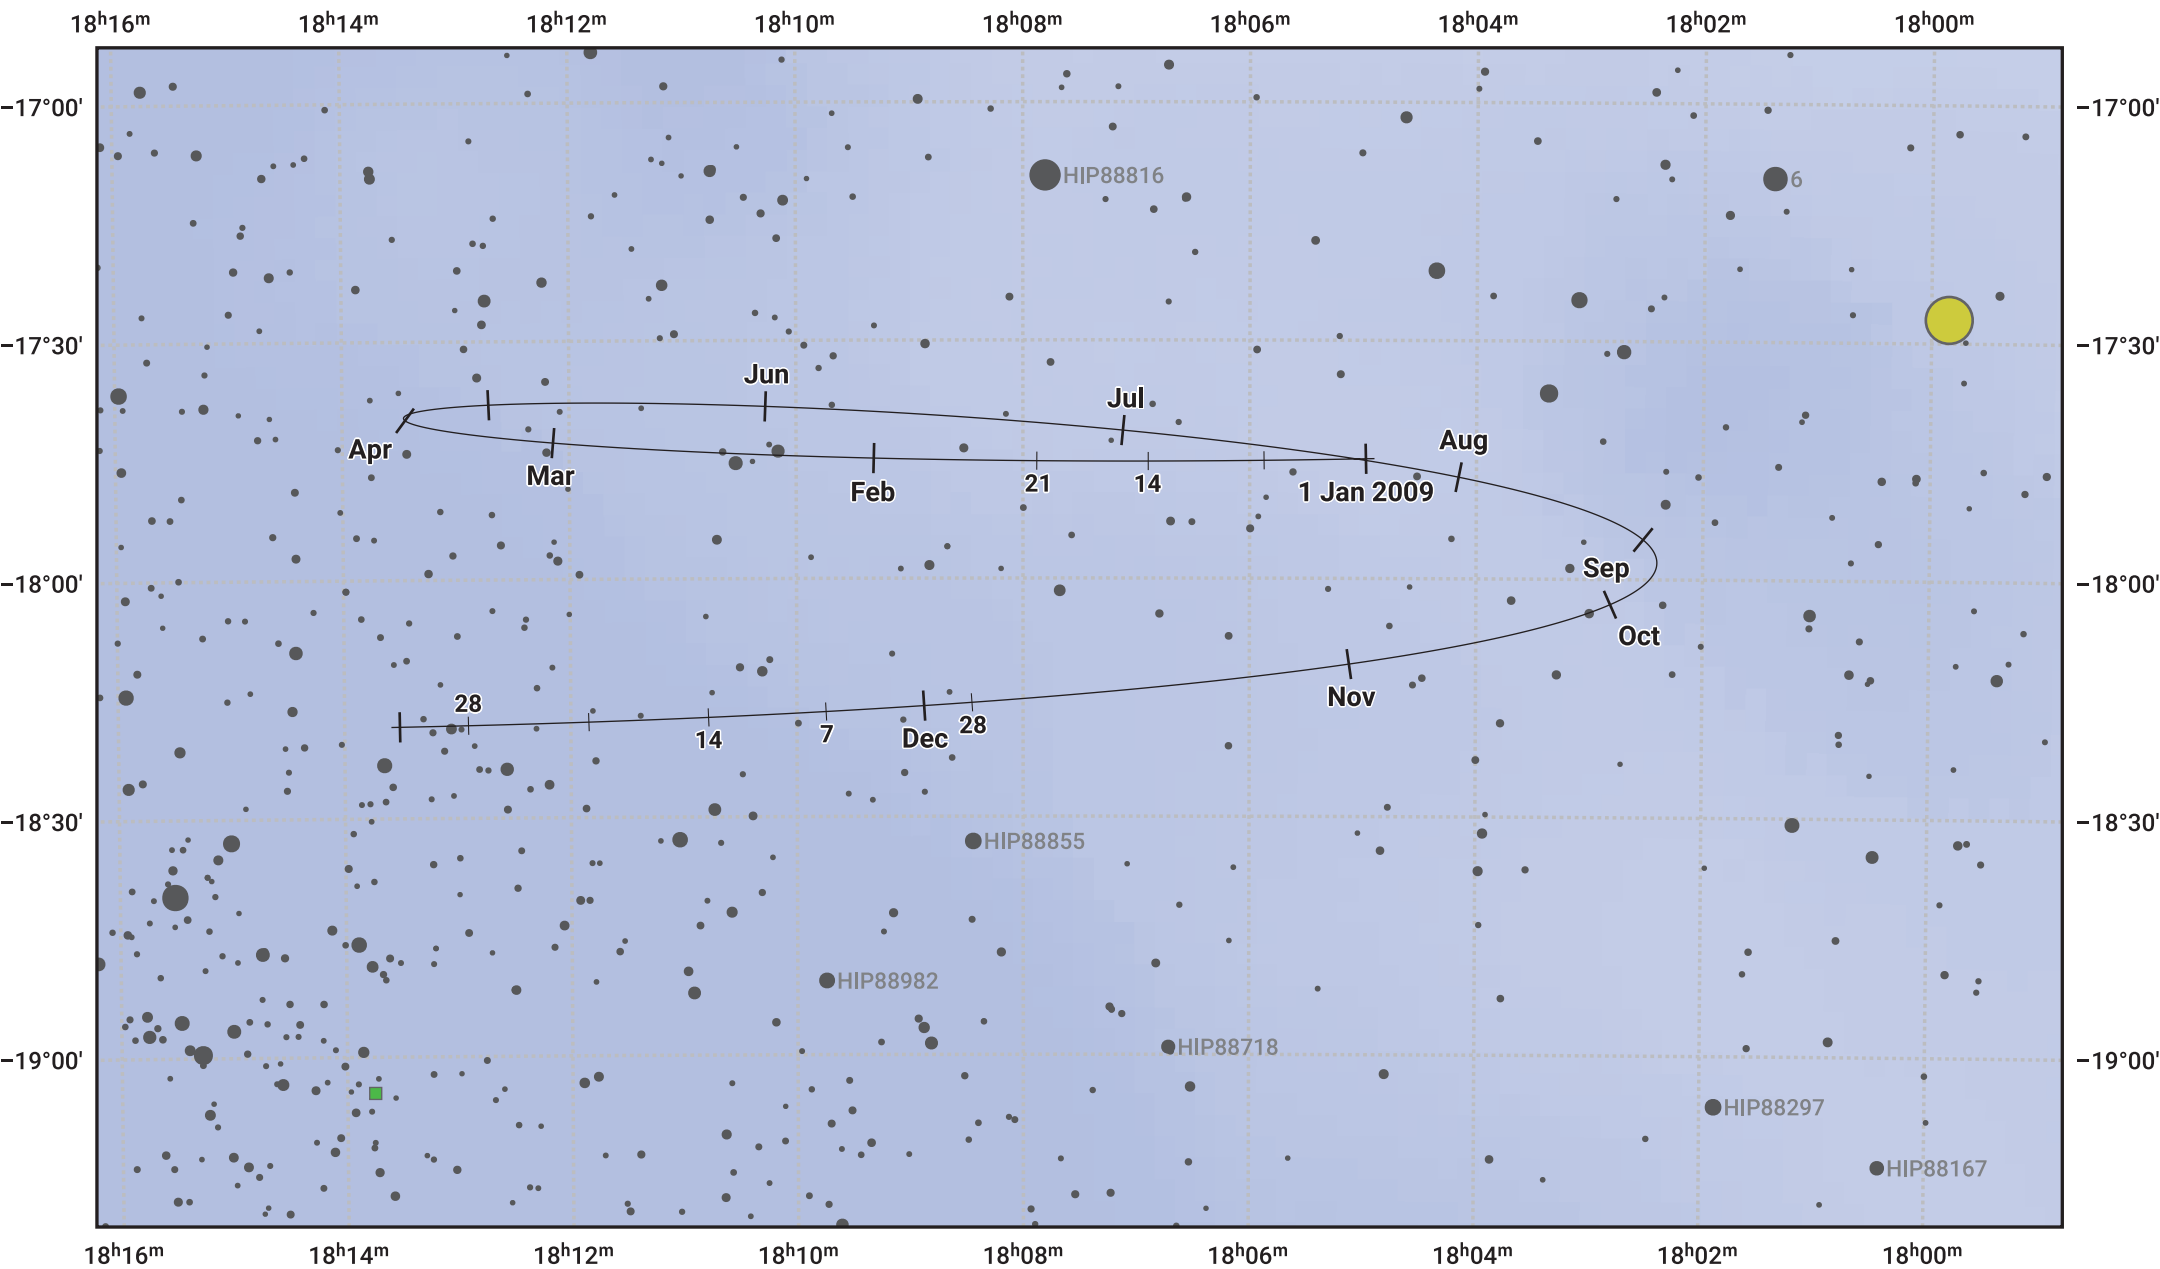

The path of Pluto in 2009

© Dominic Ford 2011–2024. Date markers placed at midnight UTC. Downloaded from <https://in-the-sky.org>

Magnitude scale: 11.0 10.0 9.0 8.0 7.0 6.0 5.0

Ecliptic Plane

- Galaxy
- Bright nebula
- Open cluster
- Globular cluster