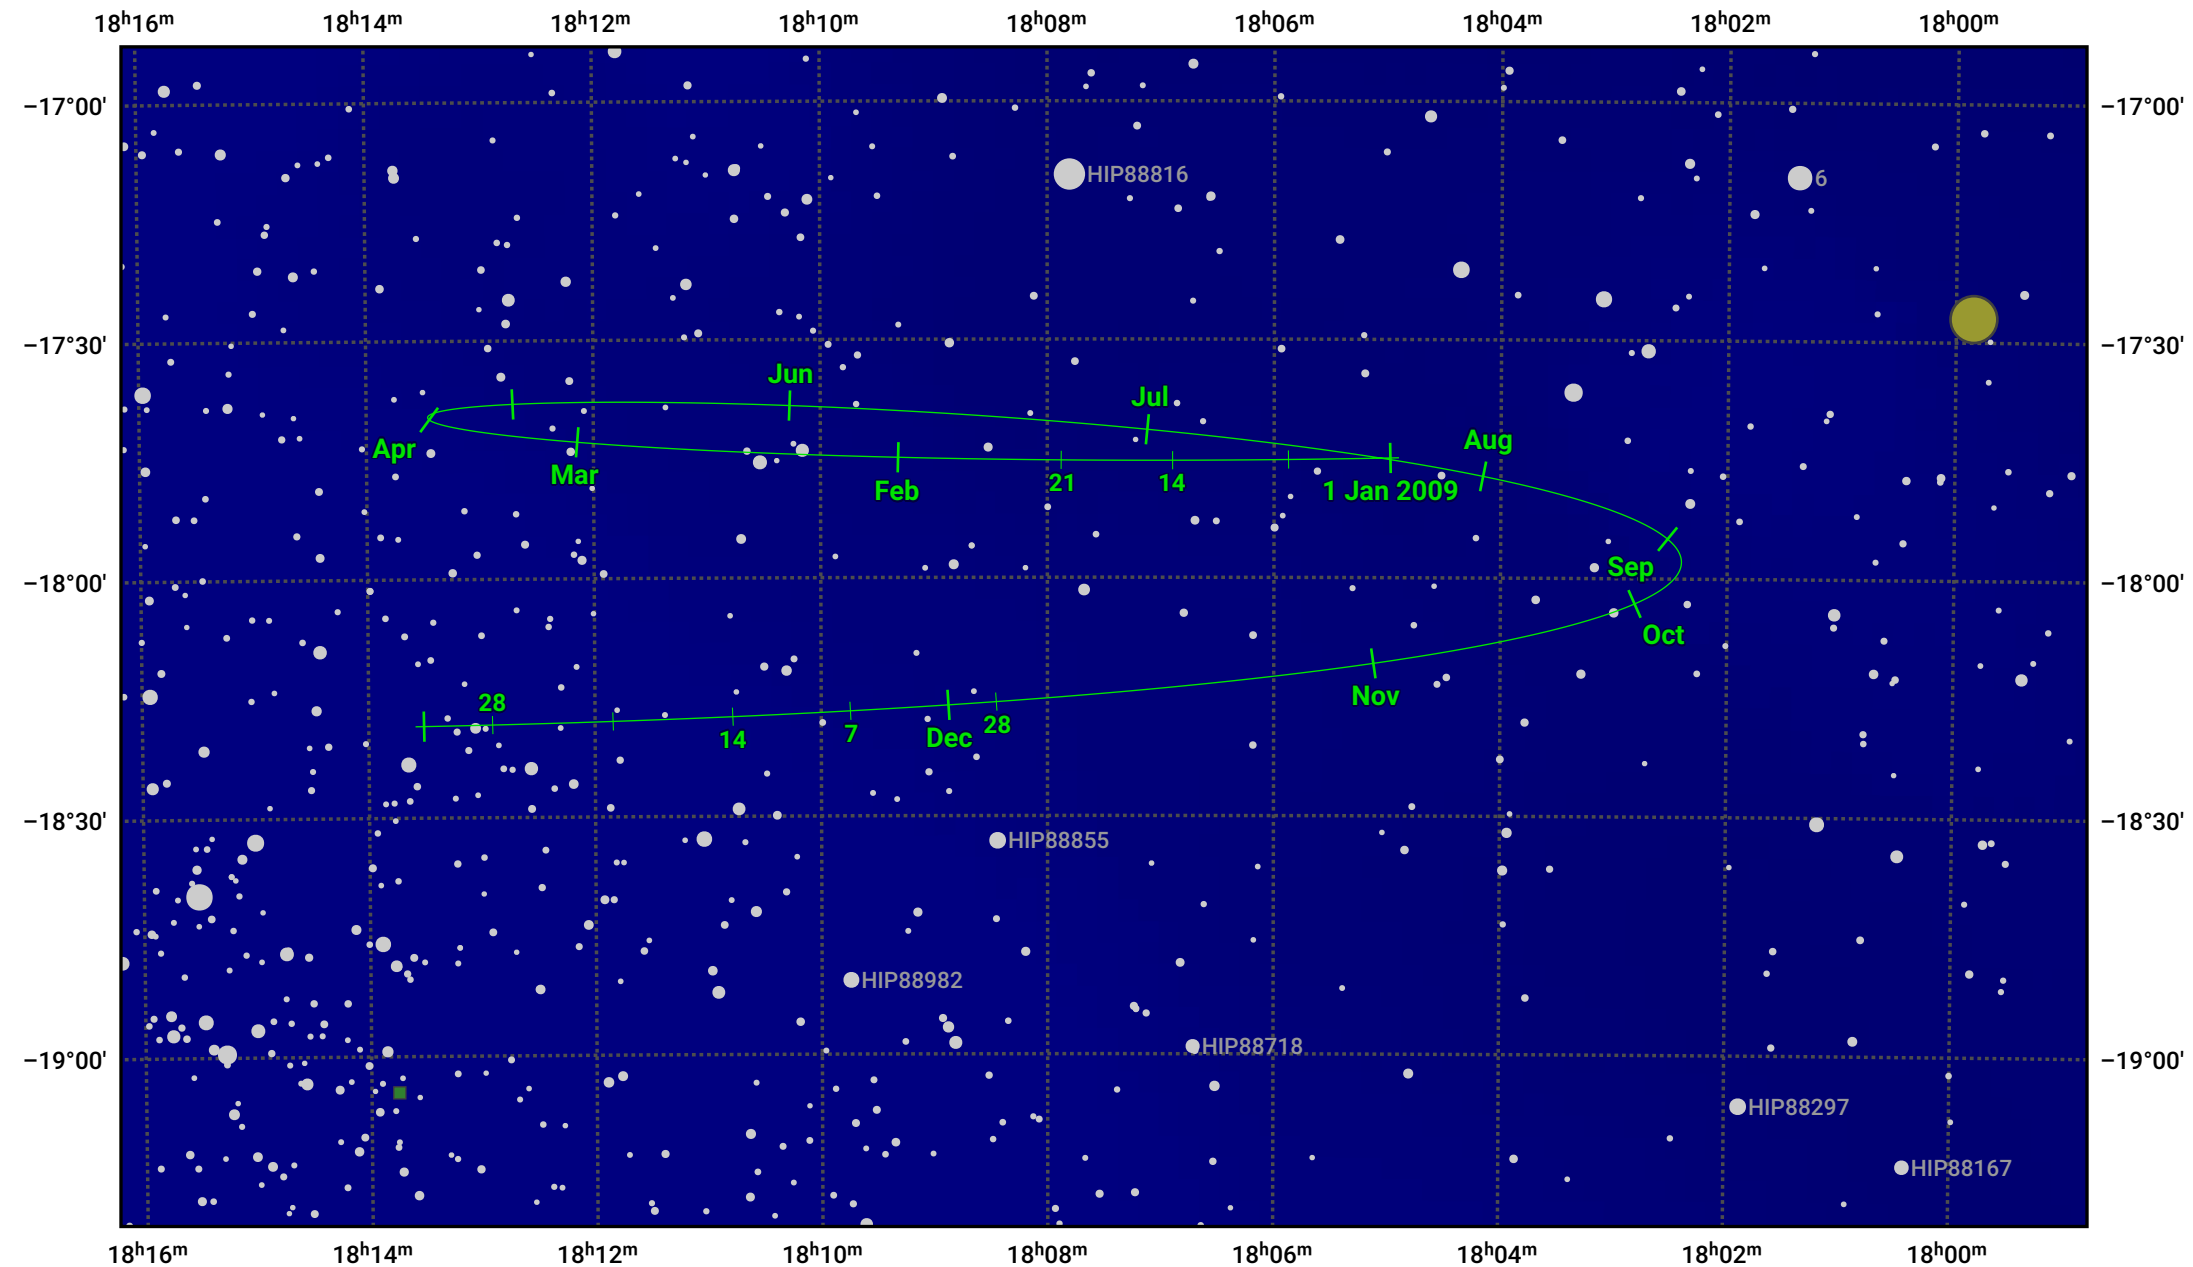

The path of Pluto in 2009

© Dominic Ford 2011–2024. Date markers placed at midnight UTC. Downloaded from <https://in-the-sky.org>

Magnitude scale: • 11.0 • 10.0 • 9.0 • 8.0 • 7.0 • 6.0 • 5.0

— Ecliptic Plane

● Galaxy ■ Bright nebula ● Open cluster ● Globular cluster

Date	Mag
2009 Jan 1	14.7
2009 Apr 1	14.8
2009 Jul 1	14.6
2009 Oct 1	14.8
2010 Jan 1	14.7