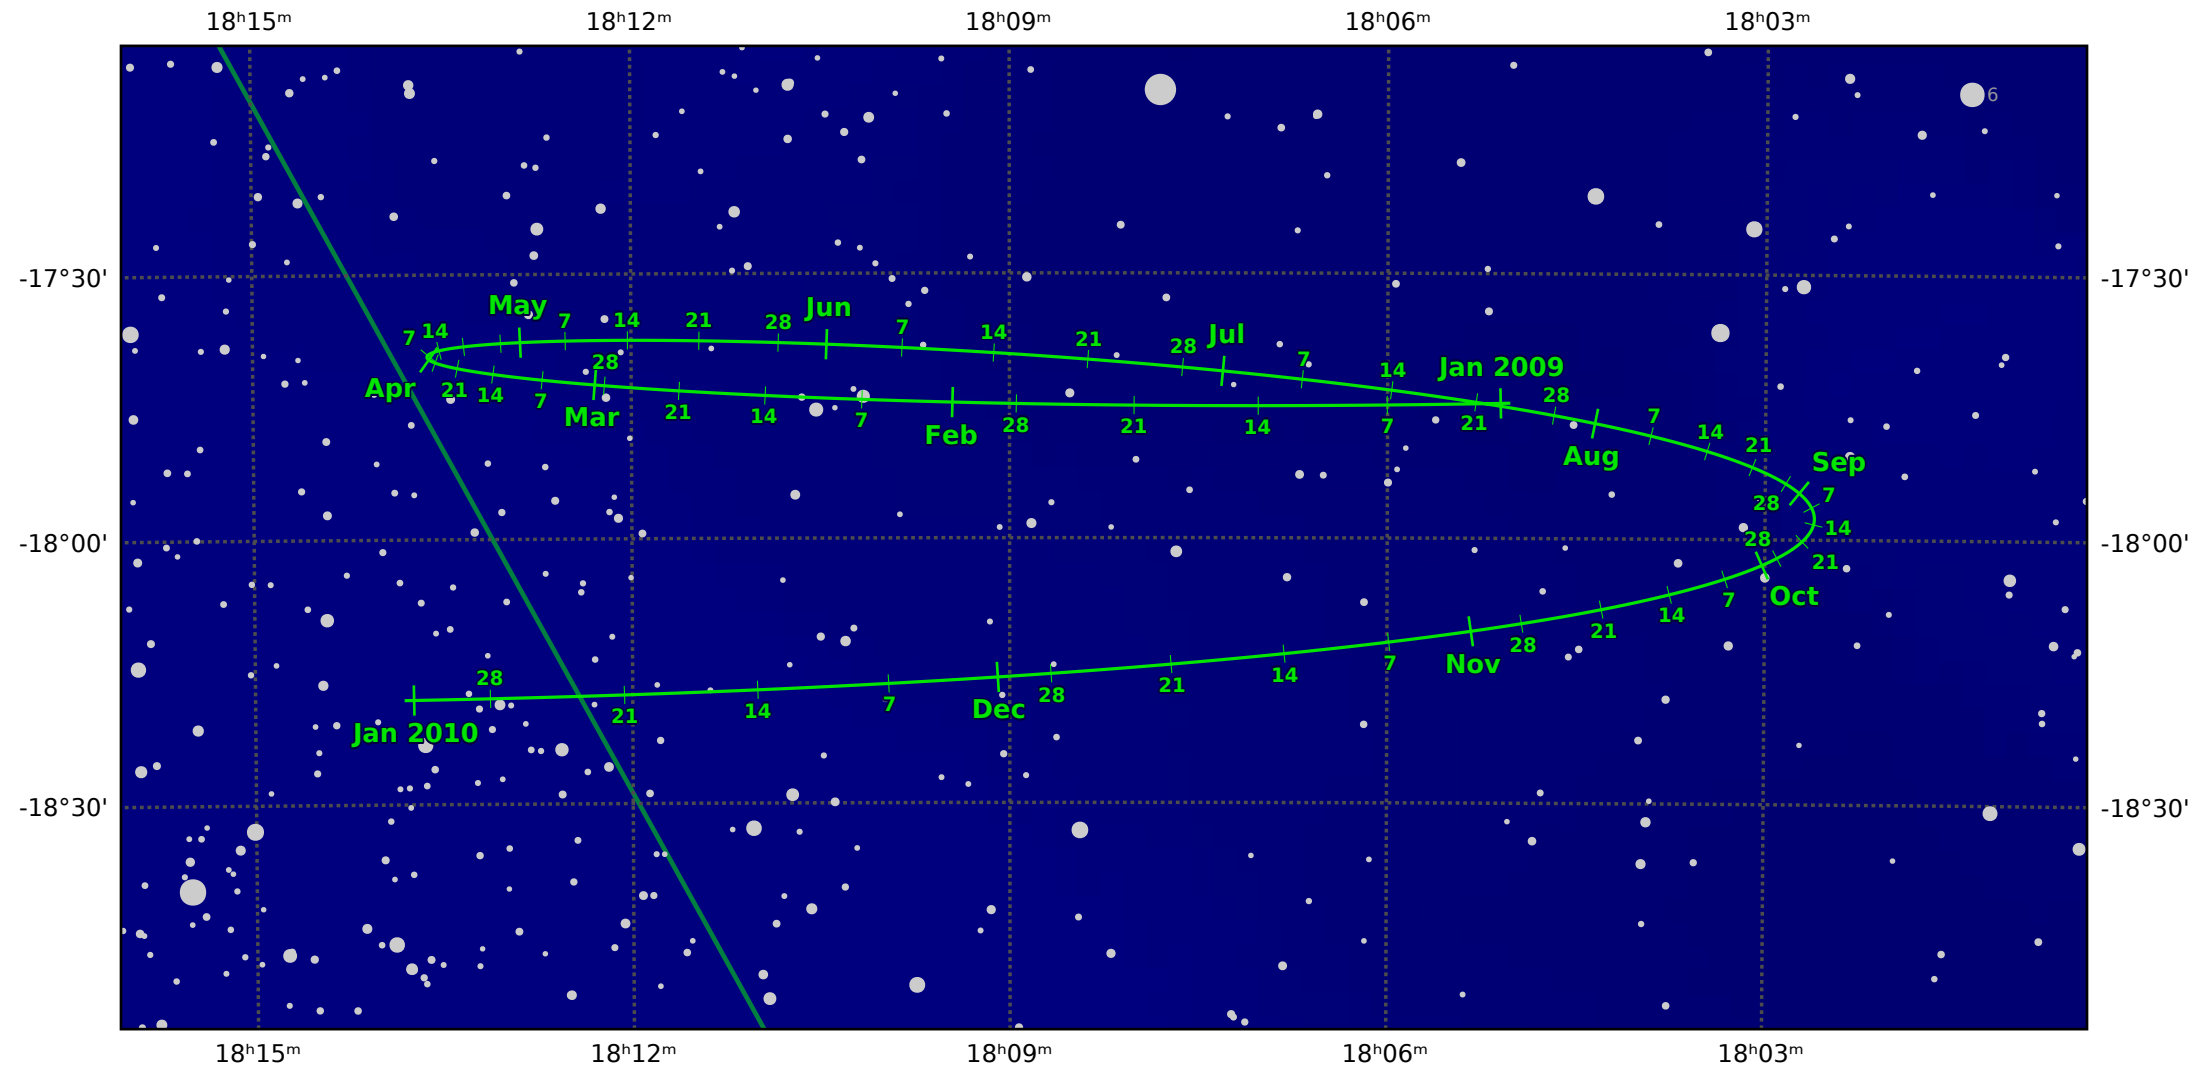

The path of Pluto in 2009

© Dominic Ford 2011-2021. Downloaded from <https://in-the-sky.org>

Magnitude scale: •11.0 •10.5 •10.0 •9.5 •9.0 •8.5 •8.0 •7.5 •7.0 •6.5 •6.0 ●5.5

— Ecliptic Plane — Galactic Plane