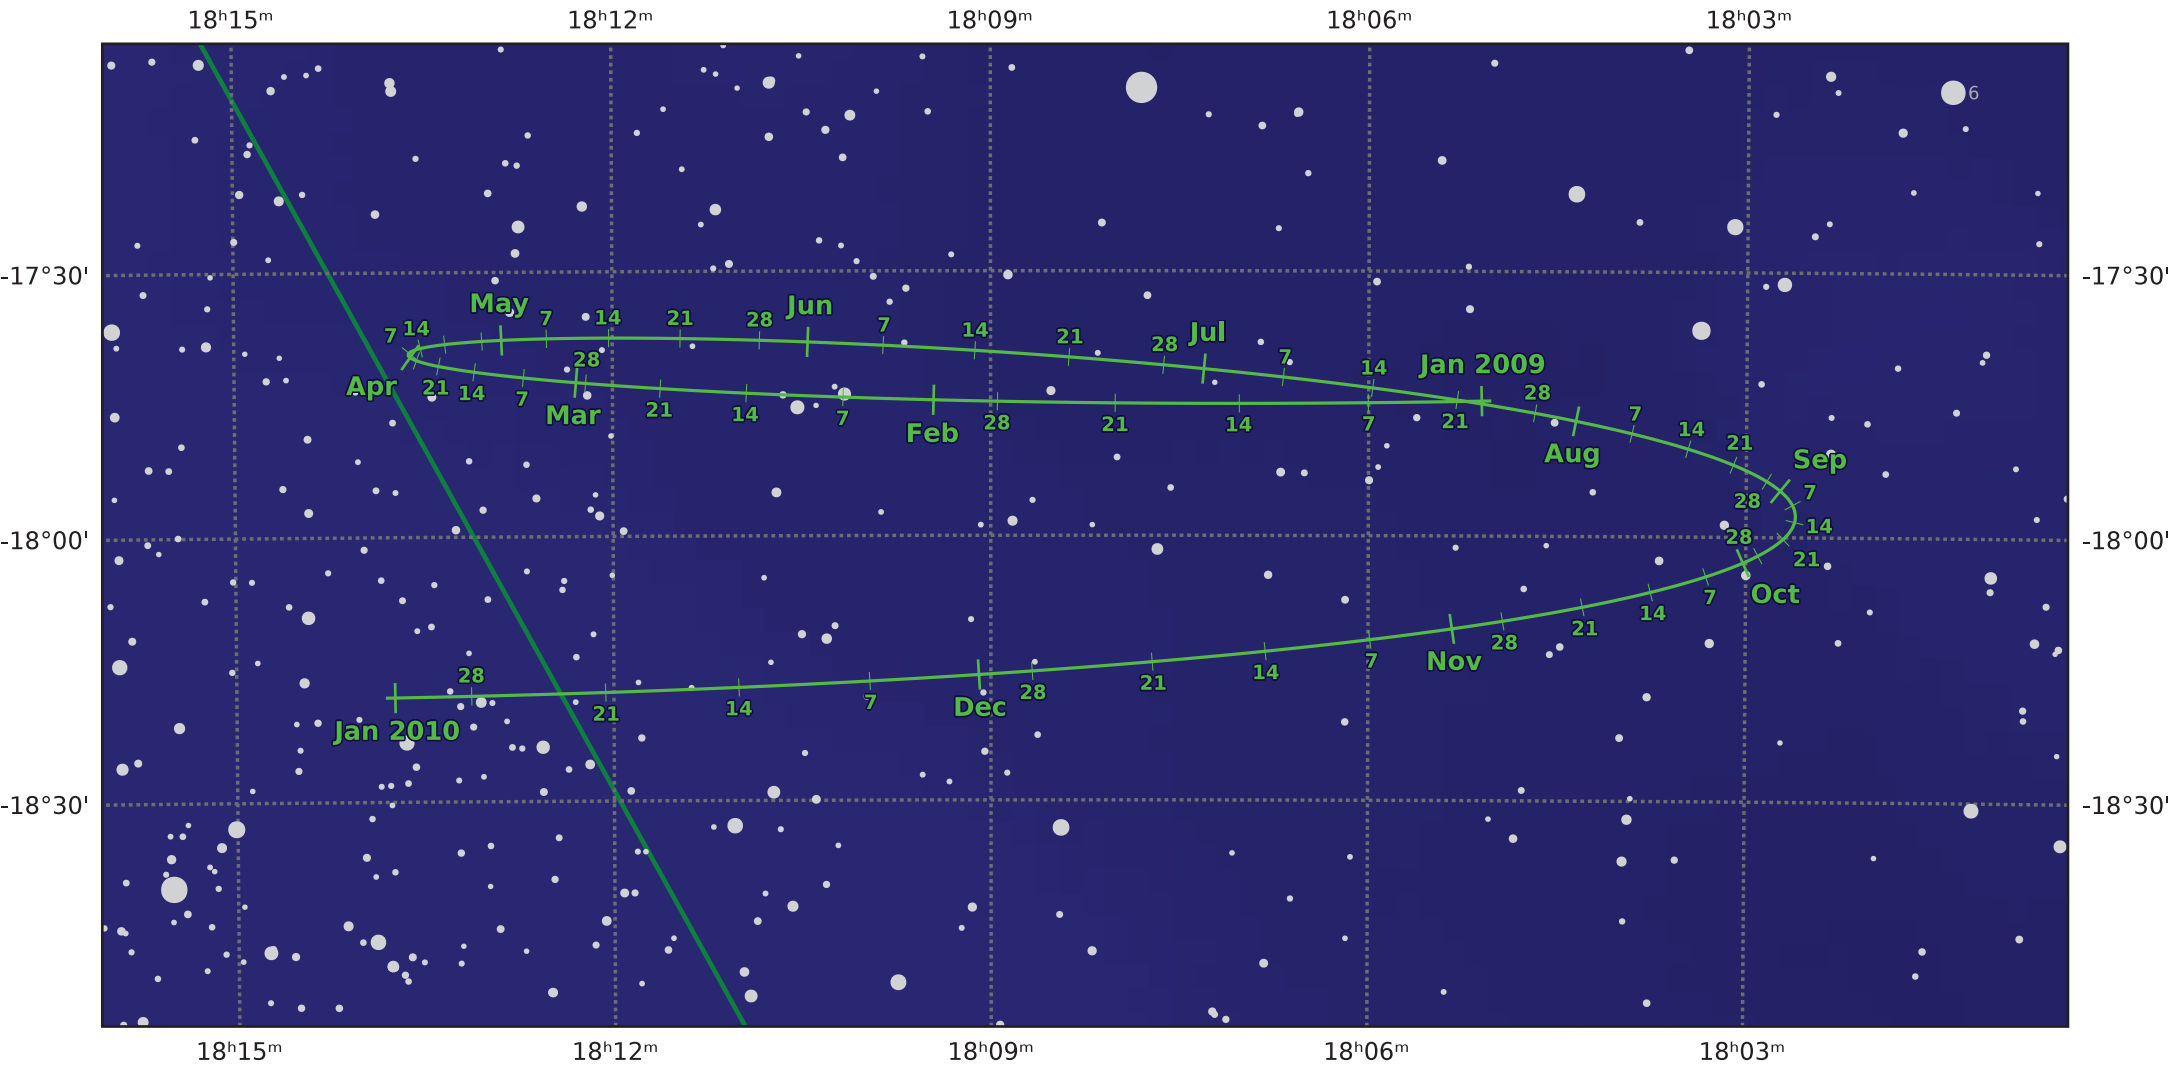

The path of Pluto in 2009

© Dominic Ford 2011-2021. Downloaded from <https://in-the-sky.org>

Magnitude scale: •11.0 •10.5 •10.0 •9.5 •9.0 •8.5 •8.0 •7.5 •7.0 •6.5 •6.0 •5.5

— Ecliptic Plane — Galactic Plane