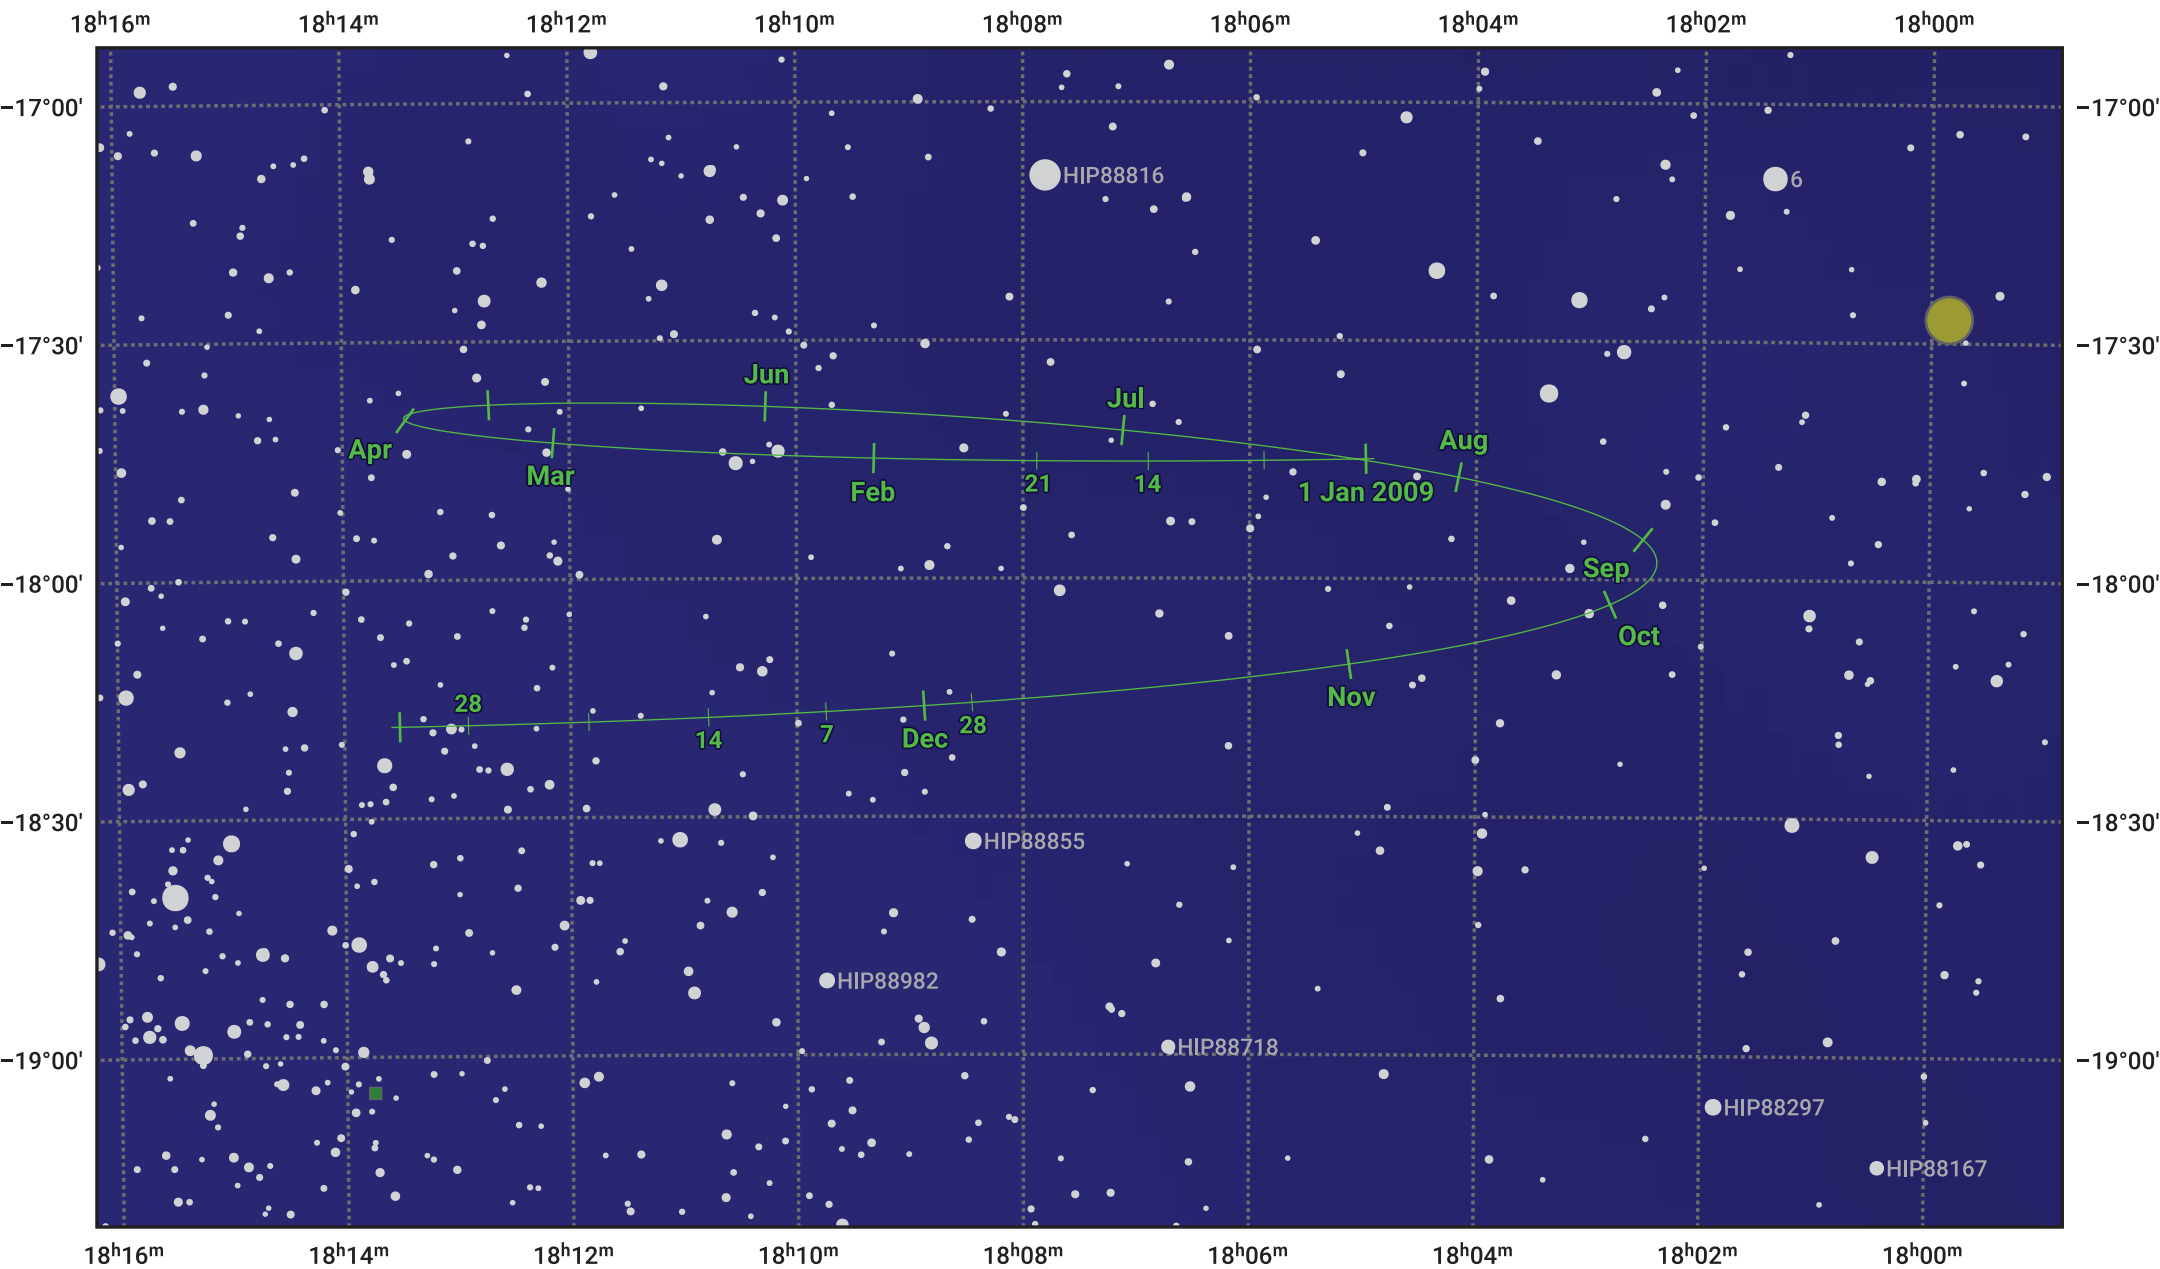

The path of Pluto in 2009

© Dominic Ford 2011–2024. Date markers placed at midnight UTC. Downloaded from <https://in-the-sky.org>

Magnitude scale: 11.0 10.0 9.0 8.0 7.0 6.0 5.0

Ecliptic Plane

- Galaxy
- Bright nebula
- Open cluster
- Globular cluster