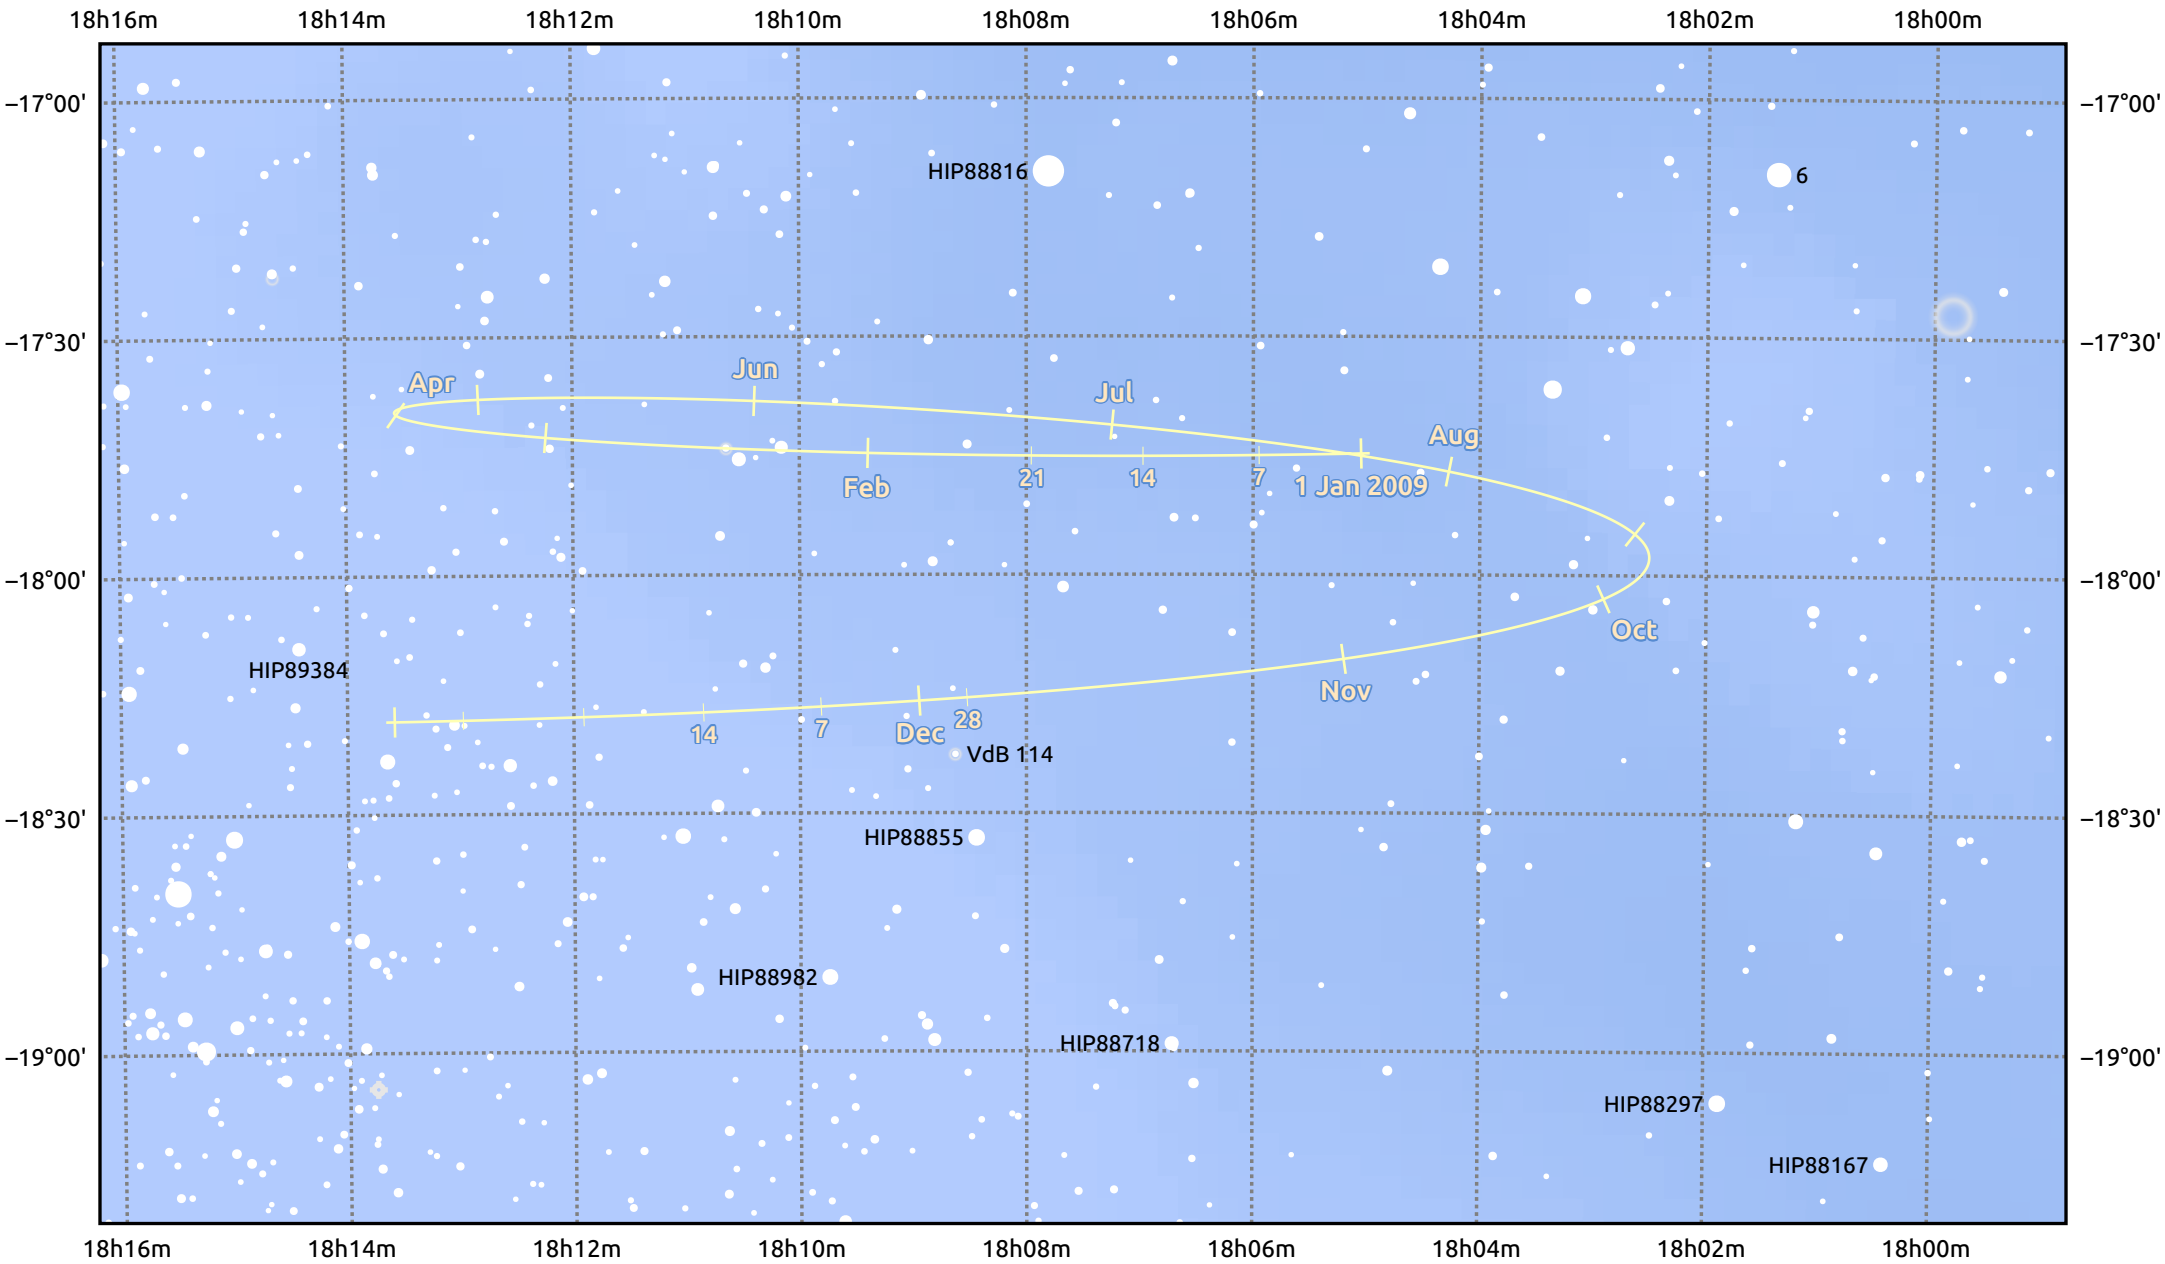

The path of Pluto in 2009

© Dominic Ford 2011–2025. Date markers placed at midnight UTC. Downloaded from <https://in-the-sky.org>

Magnitude scale: • 11.0 • 10.0 • 9.0 • 8.0 • 7.0 • 6.0 • 5.0

— Ecliptic Plane

- ◆ Galaxy
- Bright nebula
- Open cluster
- Globular cluster
- ◇ Planetary nebula

Date	Mag
2009 Jan 1	14.6
2009 Apr 1	14.7
2009 Jul 1	14.5
2009 Oct 1	14.7
2010 Jan 1	14.7