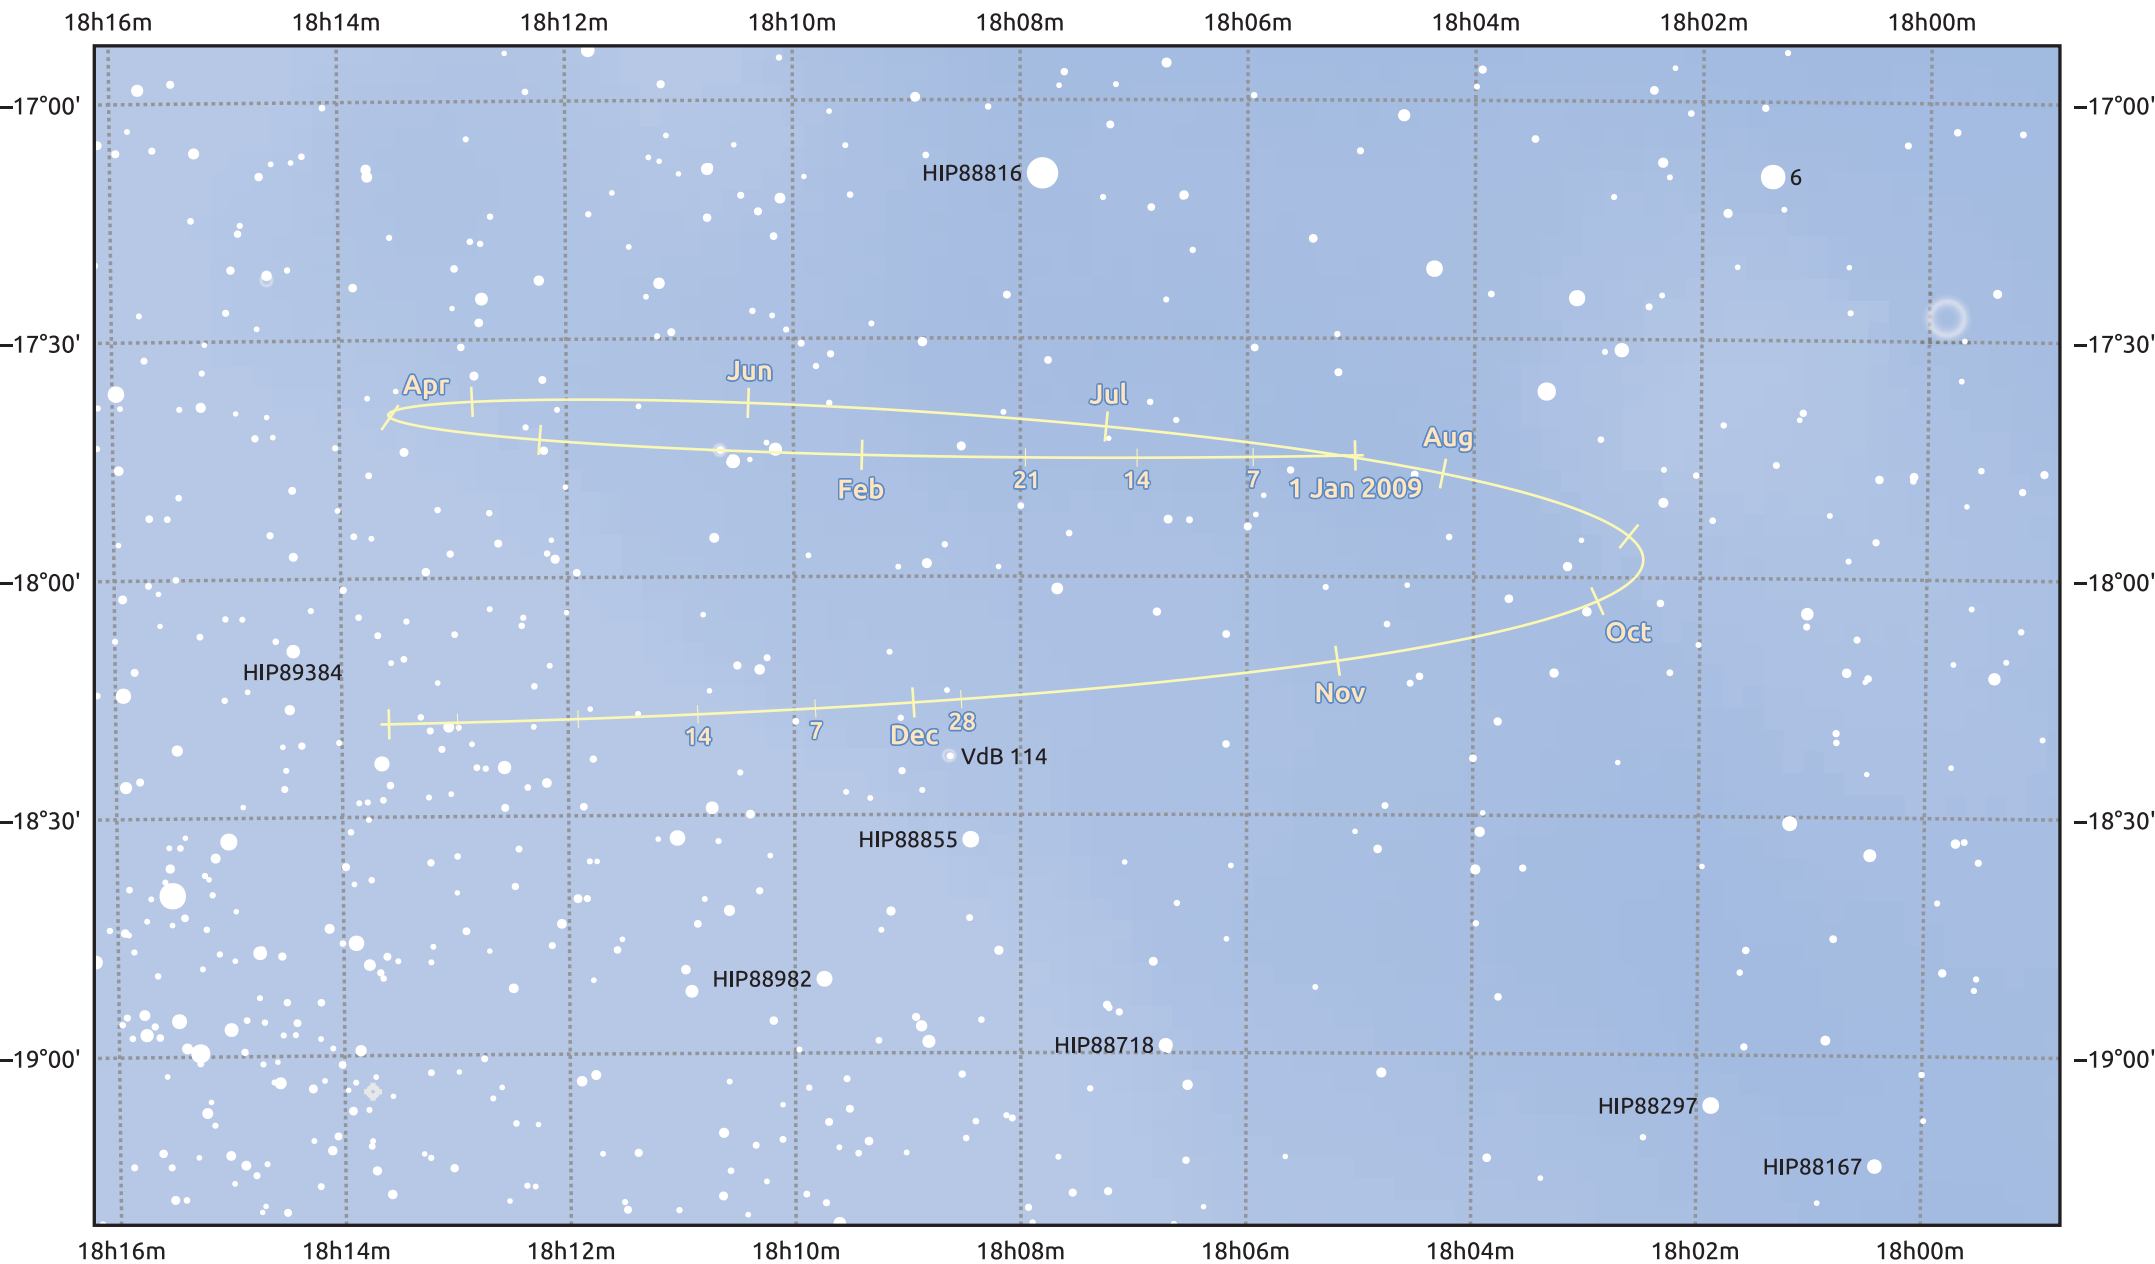

# The path of Pluto in 2009

© Dominic Ford 2011–2025. Date markers placed at midnight UTC. Downloaded from <https://in-the-sky.org>

Magnitude scale: •11.0 •10.0 •9.0 •8.0 •7.0 ●6.0 ●5.0

— Ecliptic Plane

Galaxy Bright nebula Open cluster Globular cluster Planetary nebula