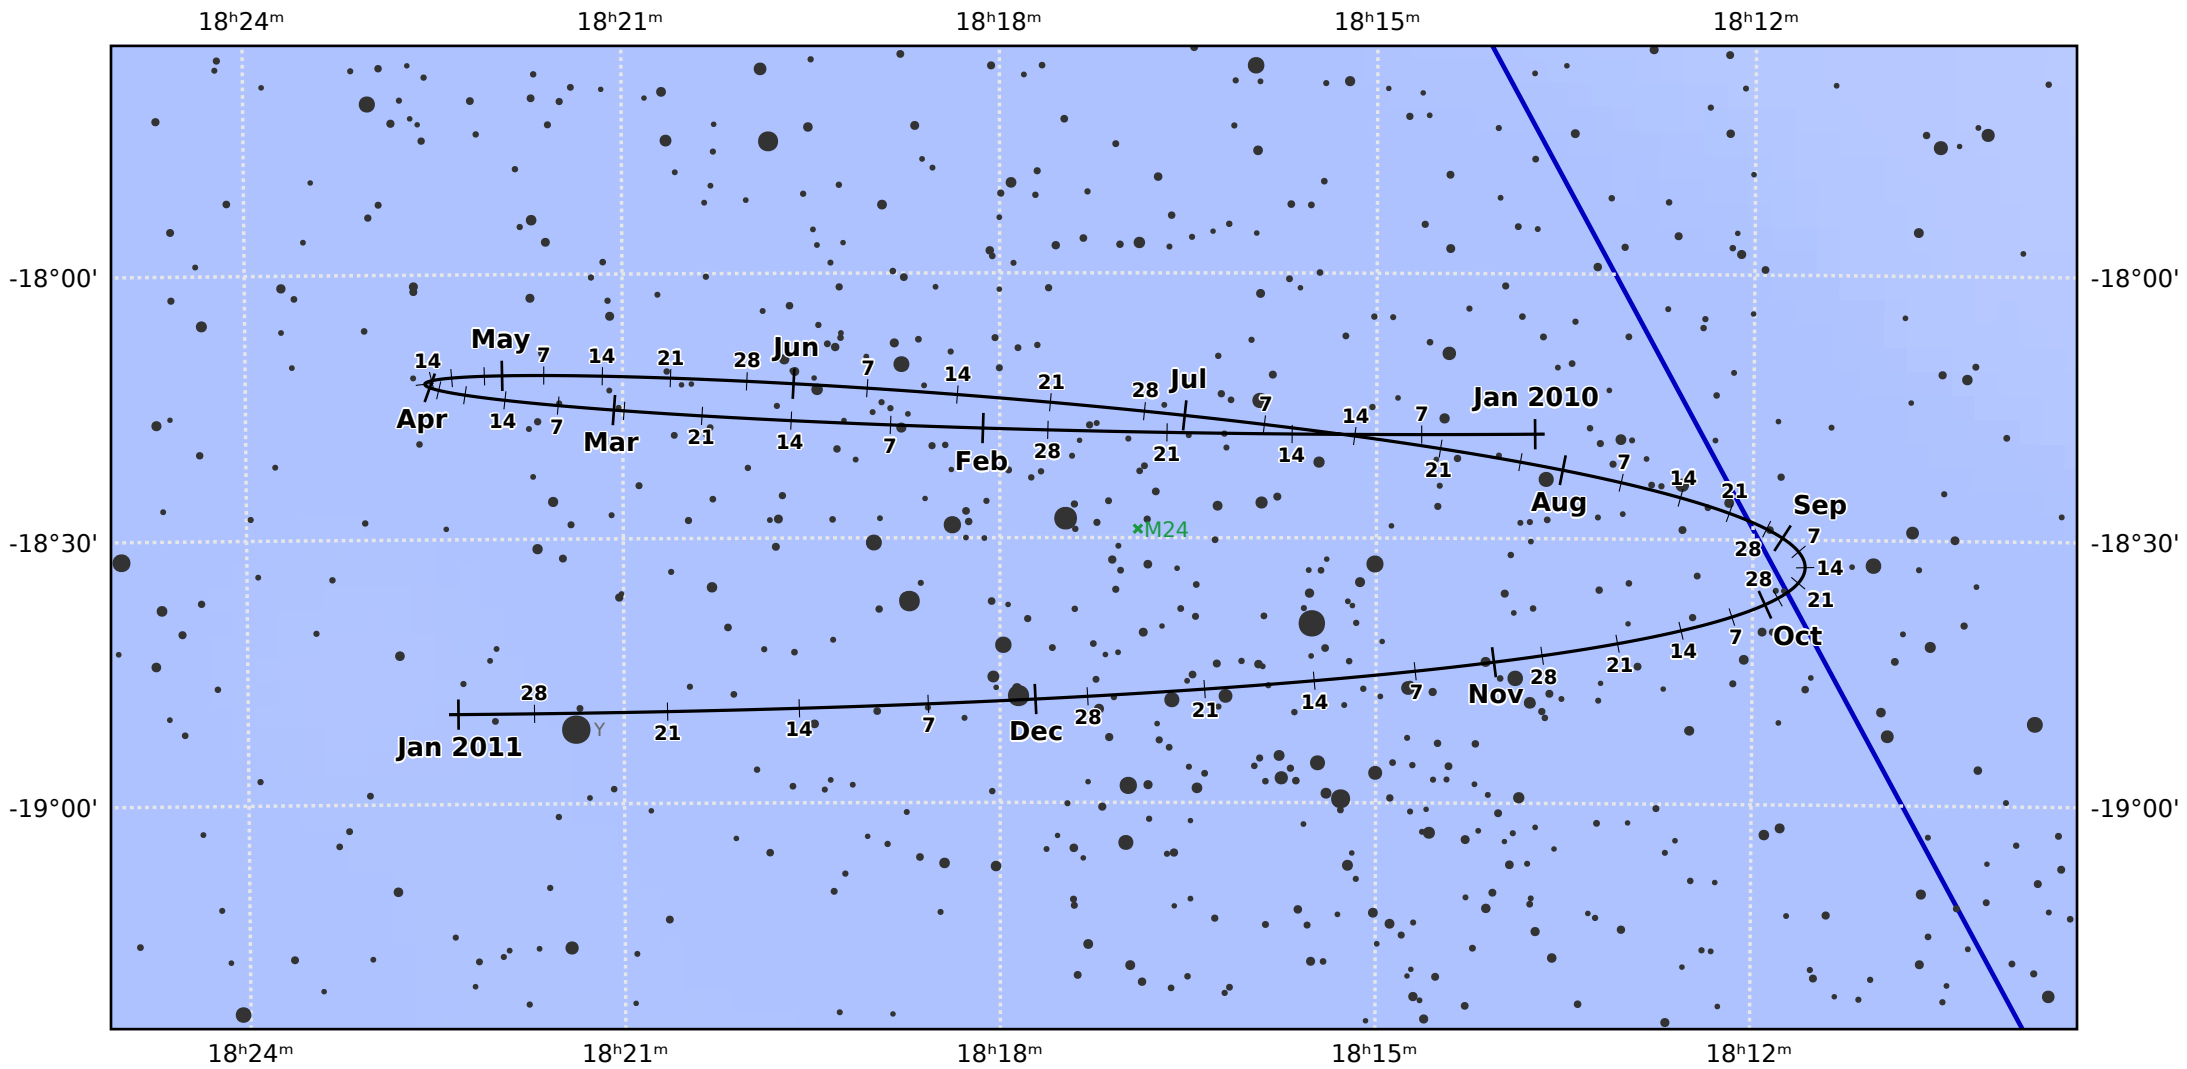

The path of Pluto in 2010

© Dominic Ford 2011-2021. Downloaded from <https://in-the-sky.org>

Magnitude scale: •11.0 •10.5 •10.0 •9.5 •9.0 •8.5 •8.0 •7.5 •7.0 •6.5 •6.0 ●5.5

— The Equator — Ecliptic Plane — Galactic Plane