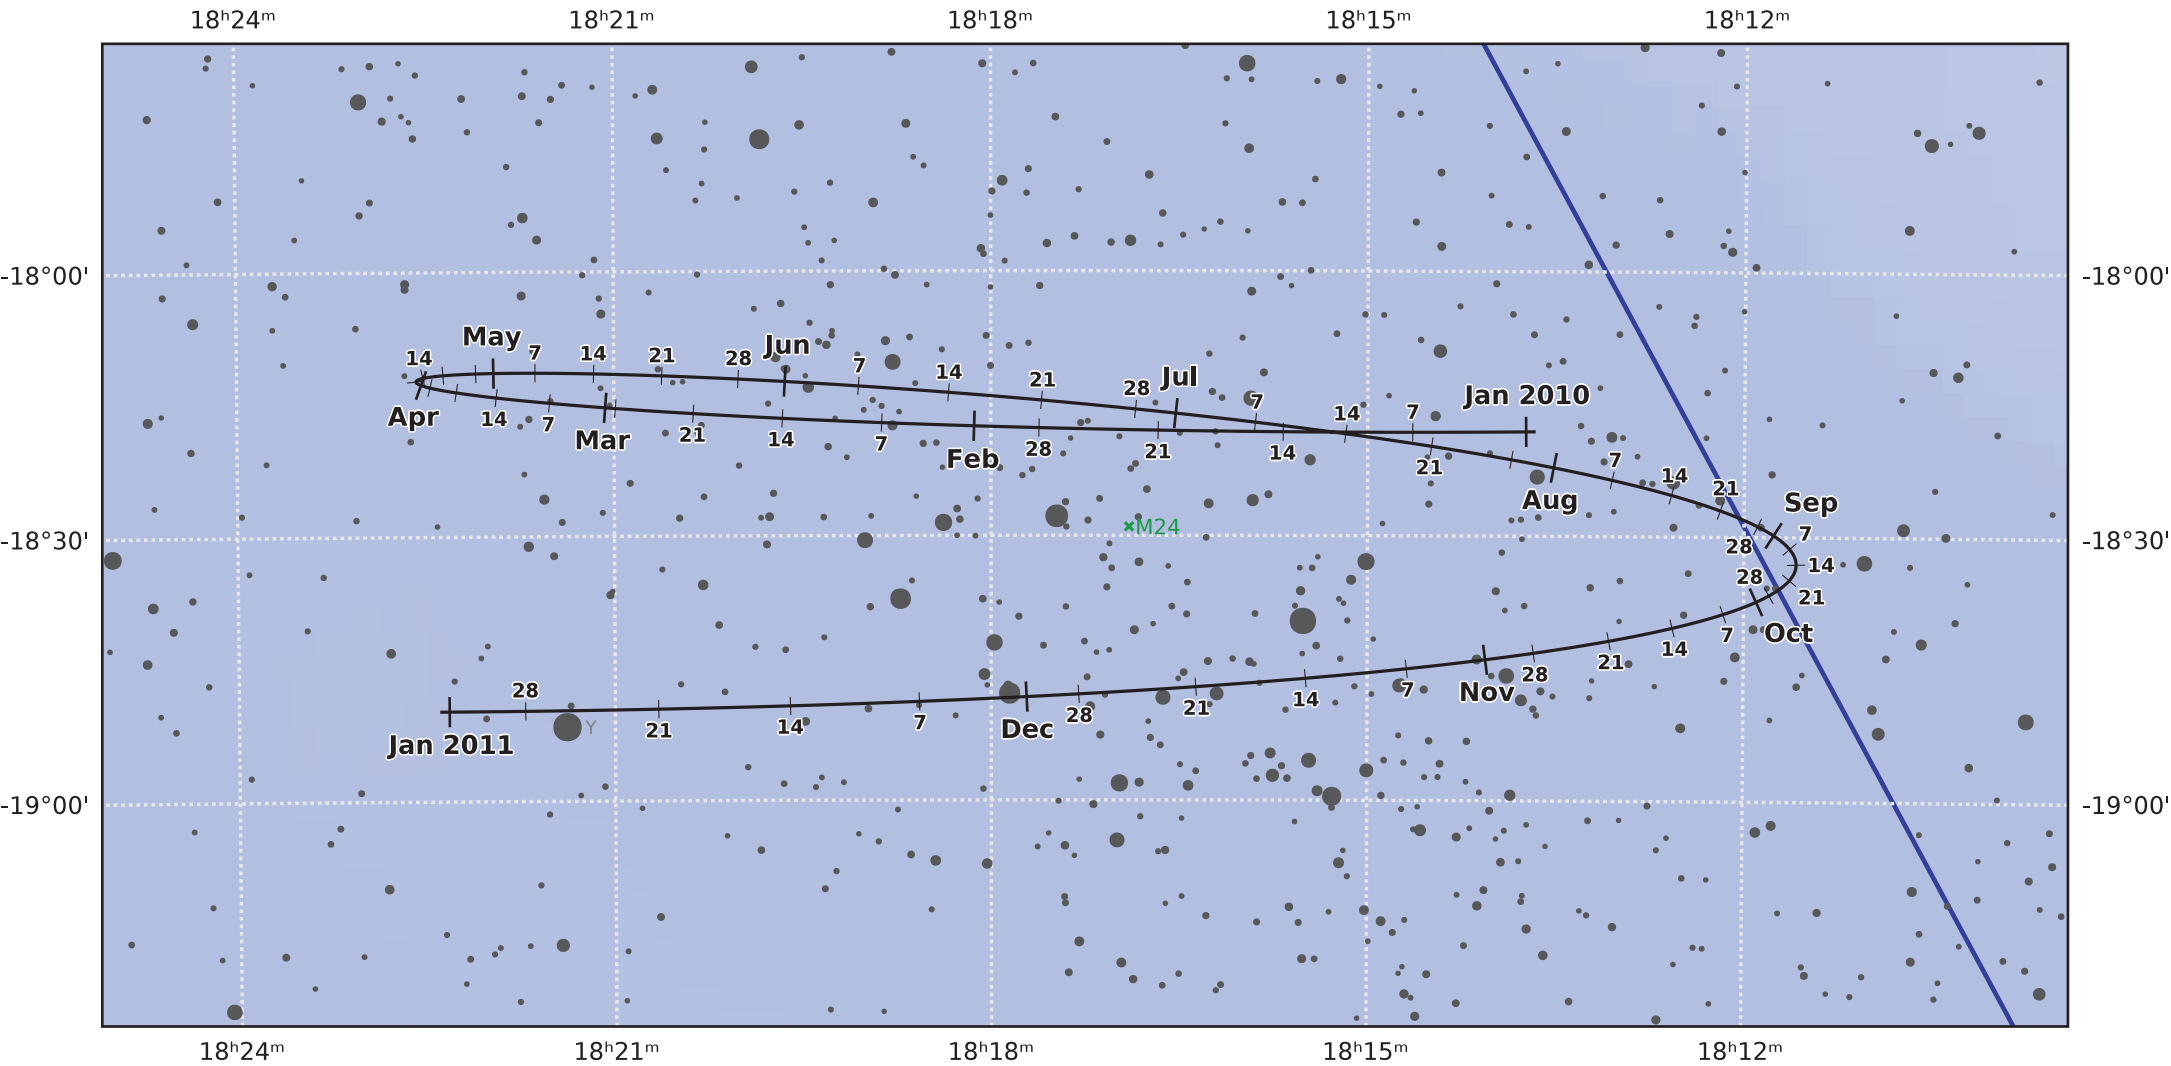

# The path of Pluto in 2010

© Dominic Ford 2011-2021. Downloaded from <https://in-the-sky.org>