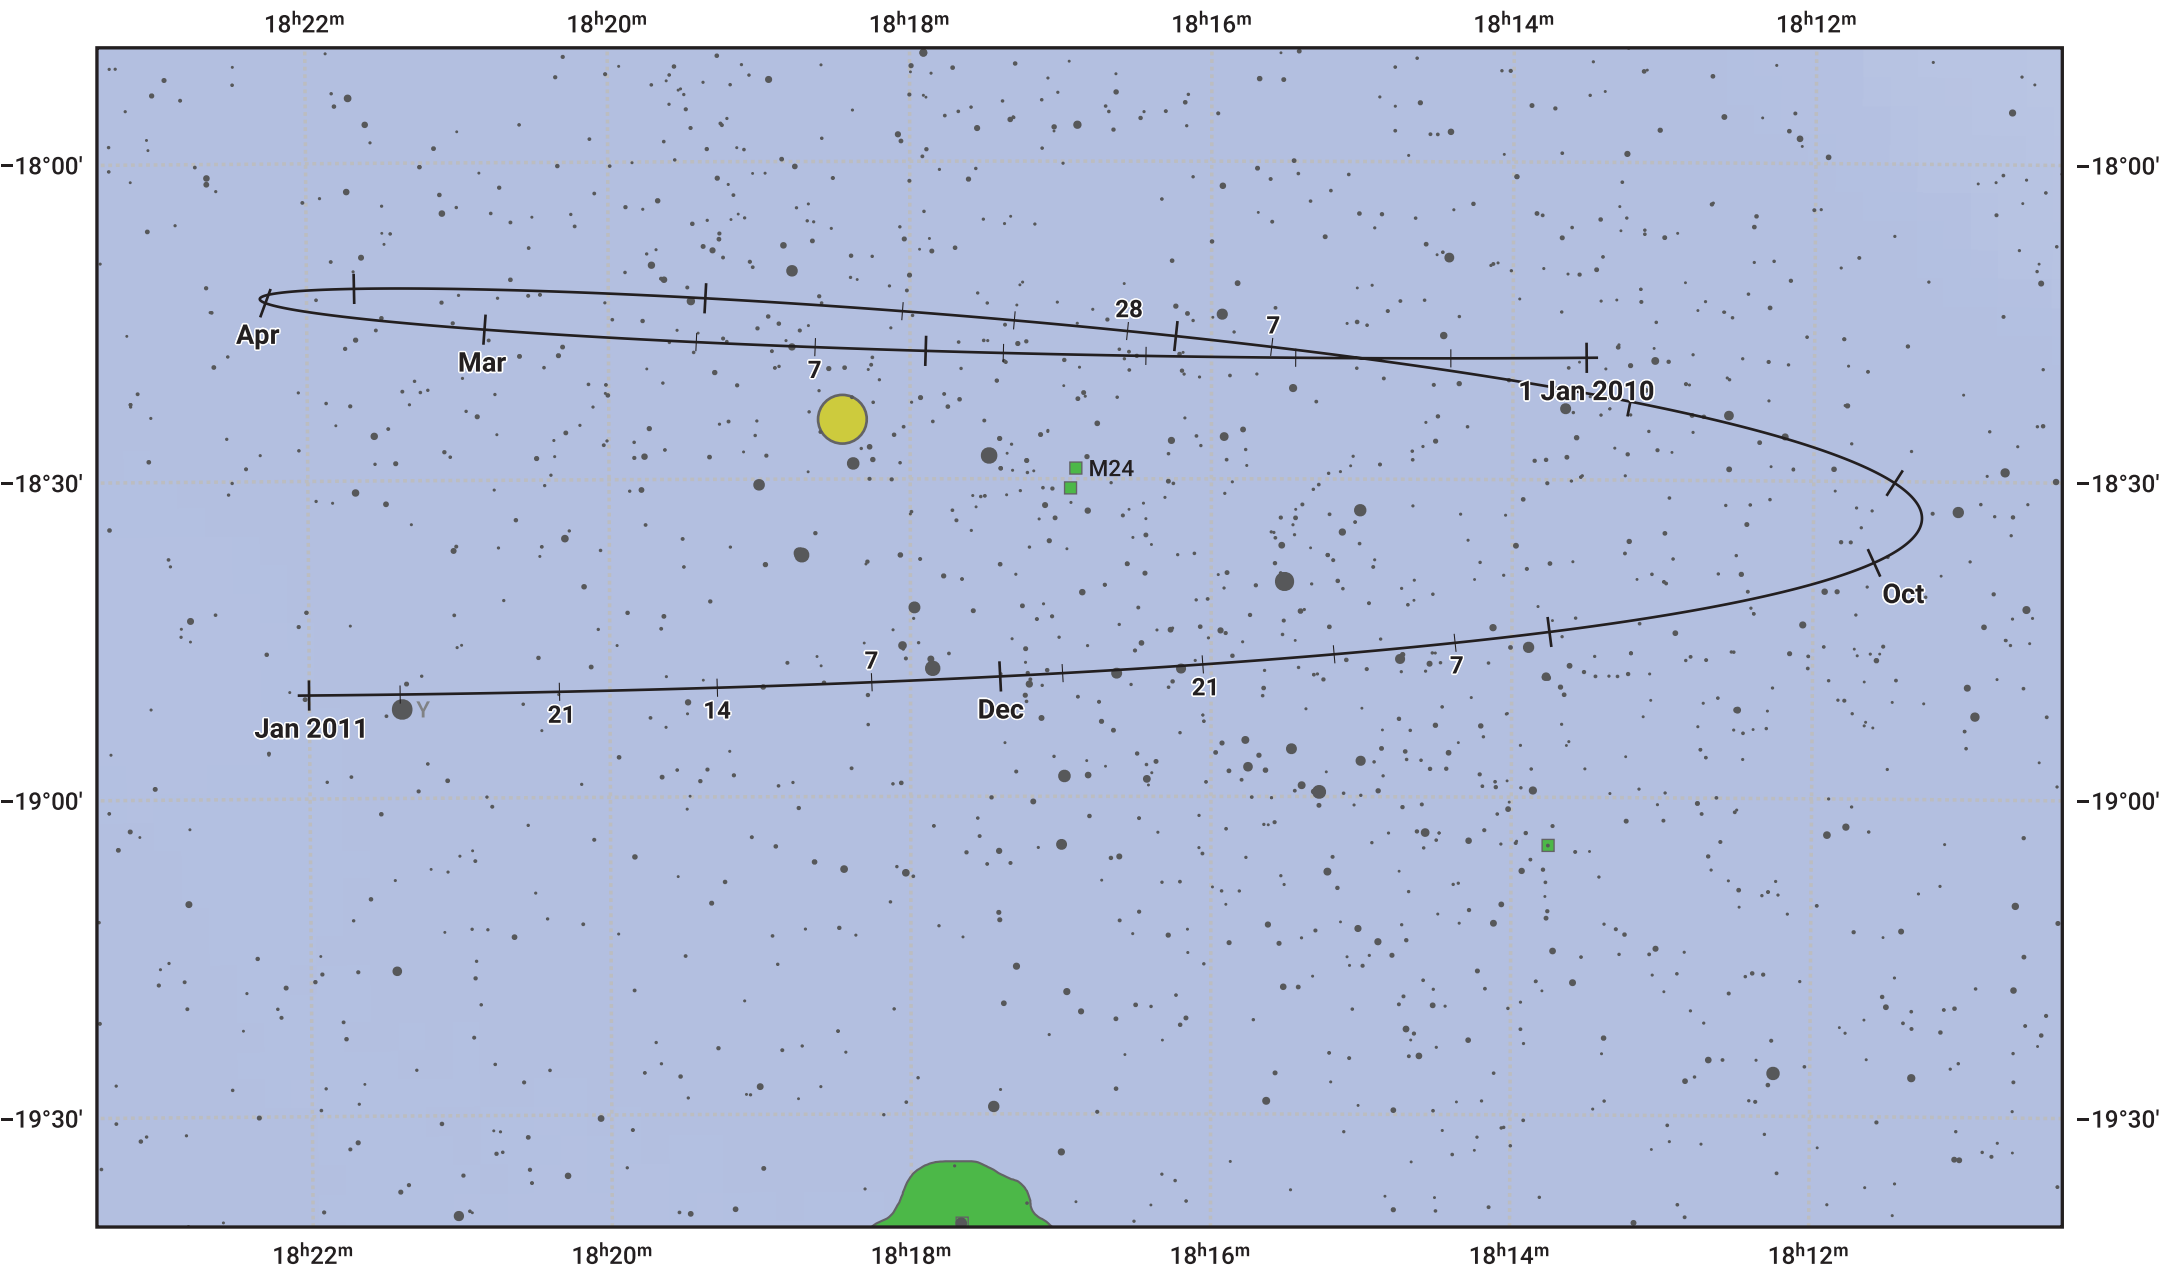

# The path of Pluto in 2010

© Dominic Ford 2011–2024. Date markers placed at midnight UTC. Downloaded from <https://in-the-sky.org>

Magnitude scale: · 12.0 · 11.0 · 10.0 · 9.0 · 8.0 · 7.0 · 6.0 ● 5.0

— Ecliptic Plane

- Galaxy
- Bright nebula
- Open cluster
- ⊕ Globular cluster

Date	Mag
2010 Jan 1	14.7
2010 Apr 1	14.8
2010 Jul 1	14.6
2010 Oct 1	14.8
2011 Jan 1	14.7