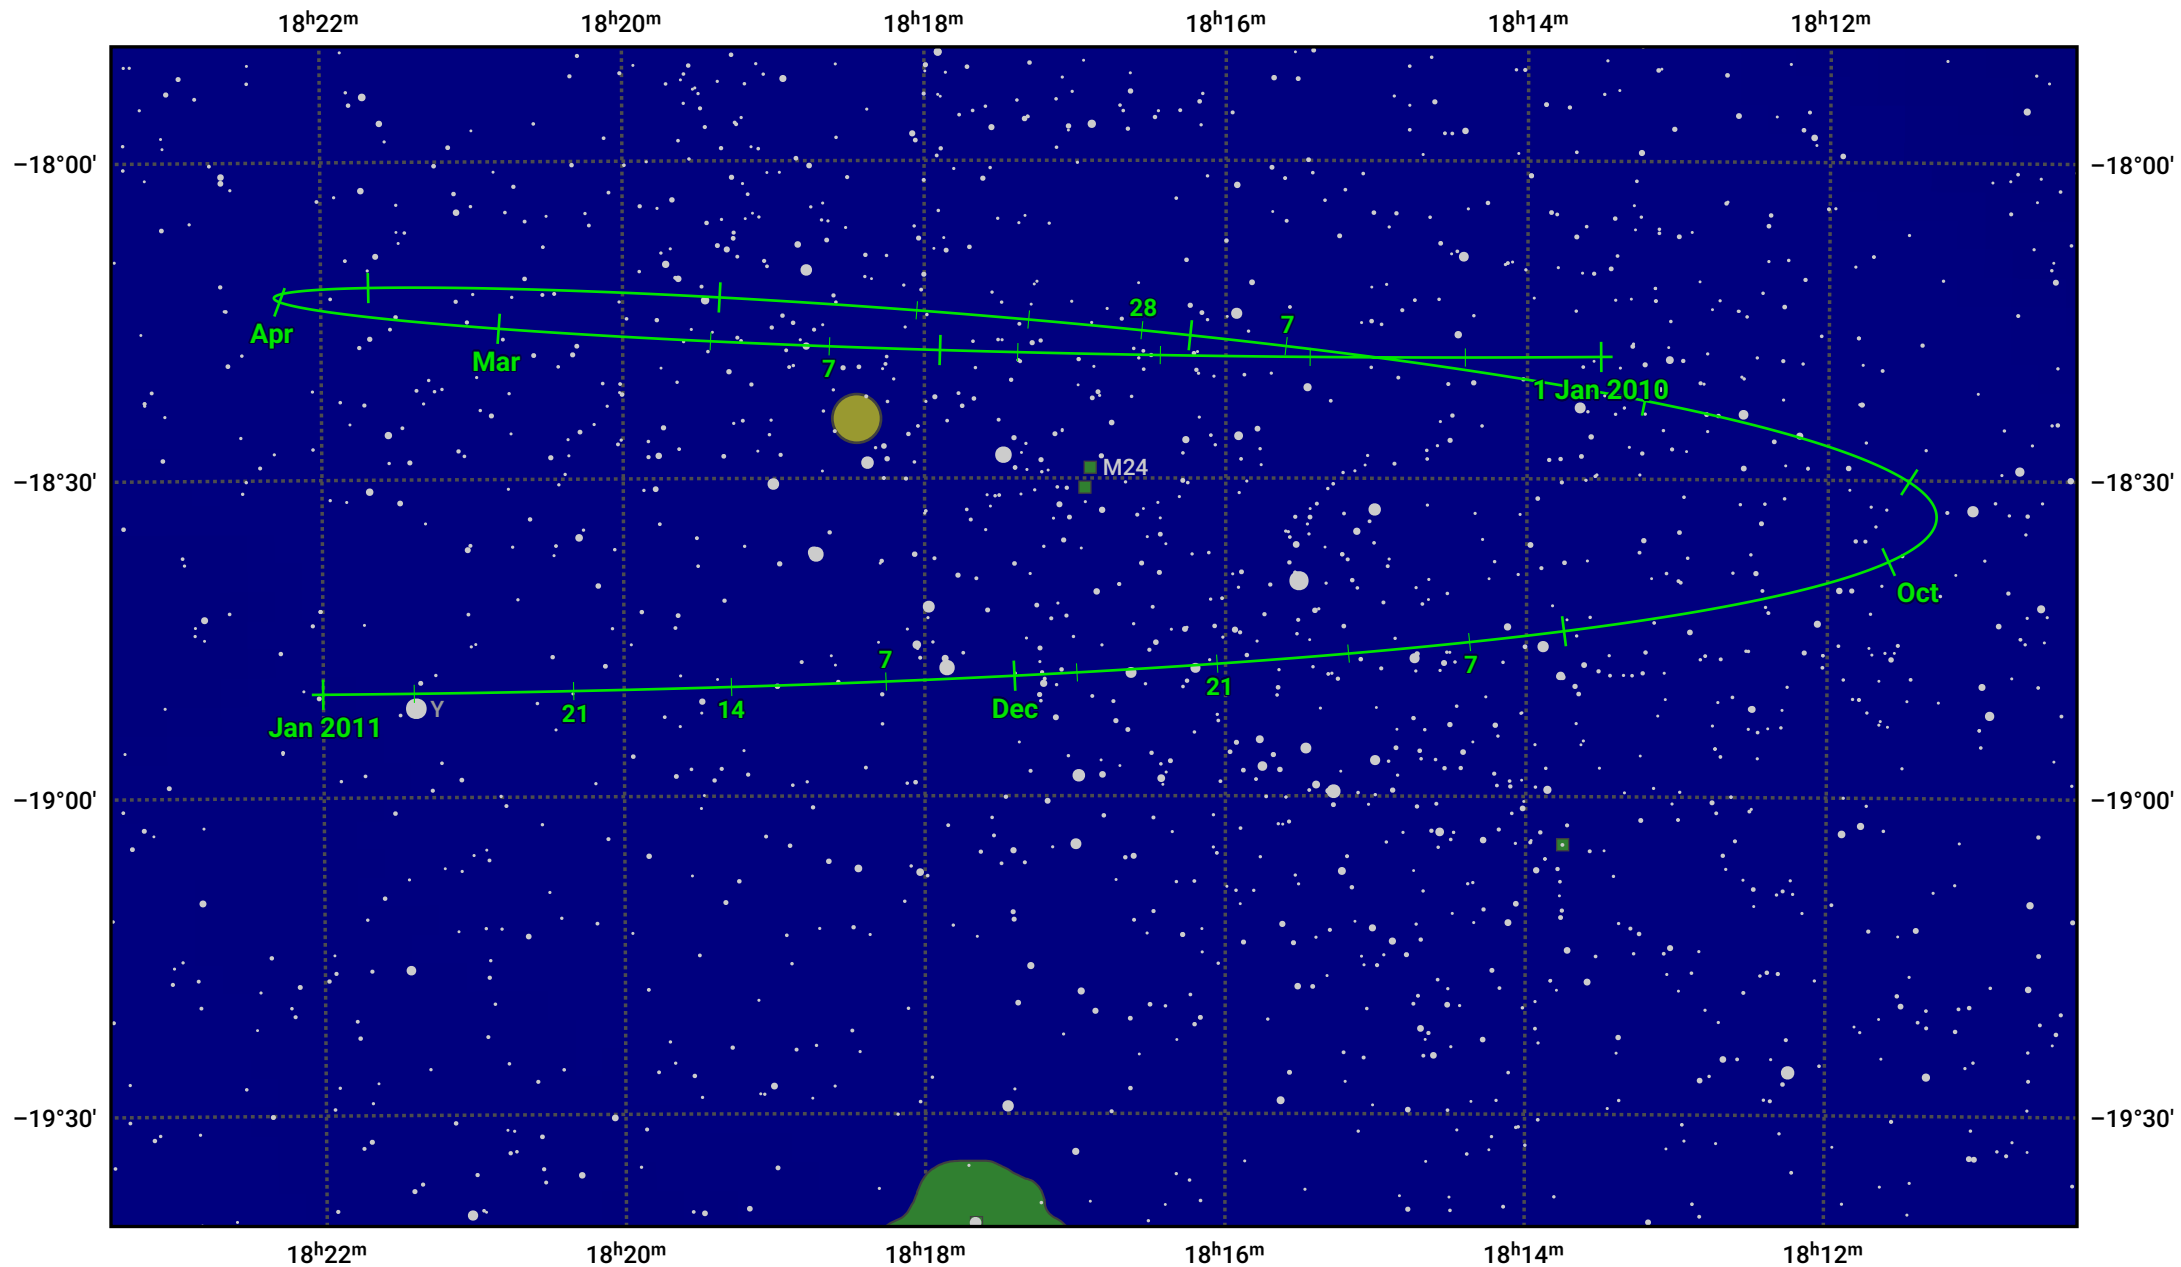

The path of Pluto in 2010

© Dominic Ford 2011–2024. Date markers placed at midnight UTC. Downloaded from <https://in-the-sky.org>

Magnitude scale: 12.0 11.0 10.0 9.0 8.0 7.0 6.0 5.0

— Ecliptic Plane

Galaxy Bright nebula Open cluster Globular cluster