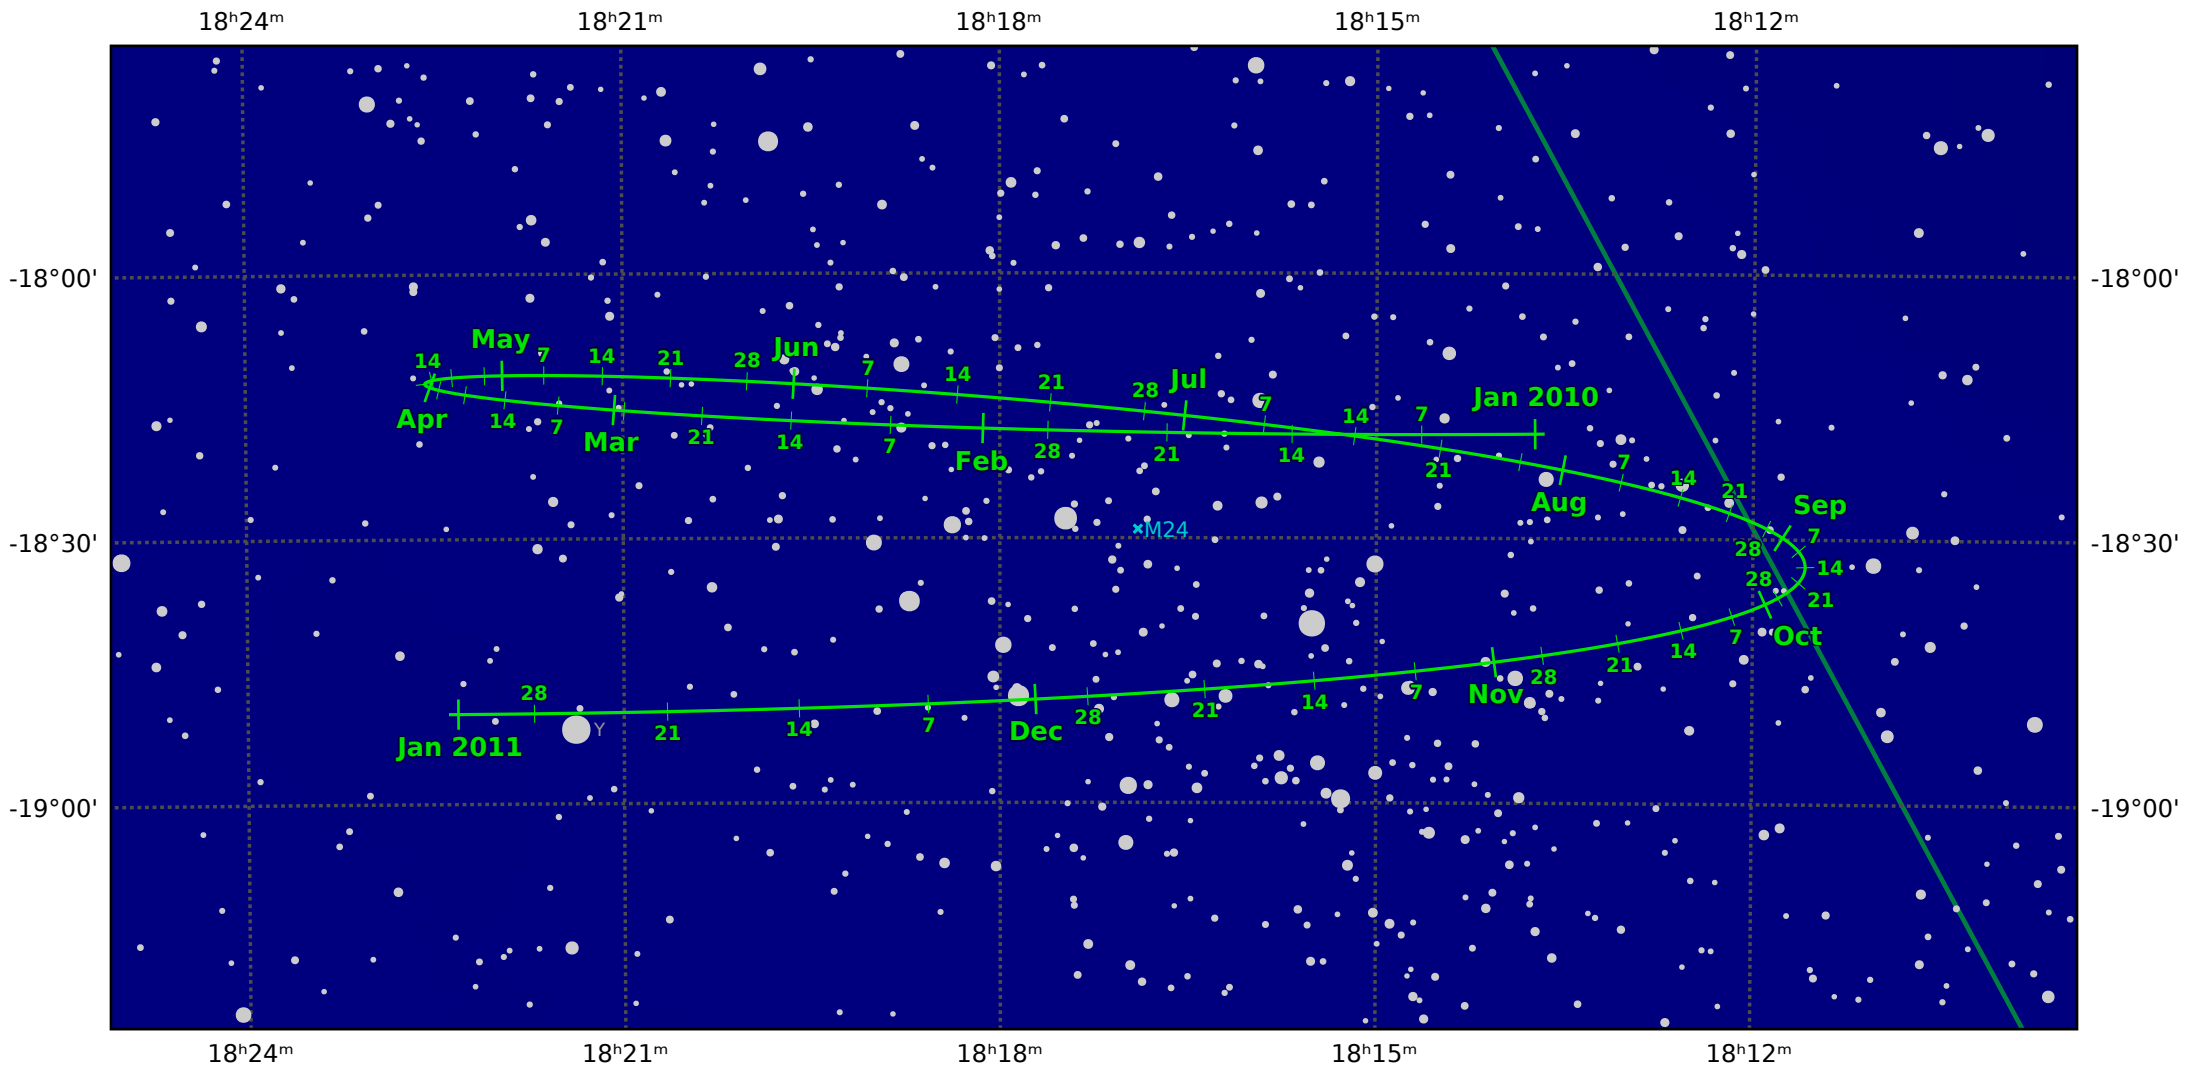

# The path of Pluto in 2010

© Dominic Ford 2011-2021. Downloaded from <https://in-the-sky.org>

Magnitude scale: ● 11.0 ● 10.5 ● 10.0 ● 9.5 ● 9.0 ● 8.5 ● 8.0 ● 7.5 ● 7.0 ● 6.5 ● 6.0 ● 5.5

— Ecliptic Plane — Galactic Plane