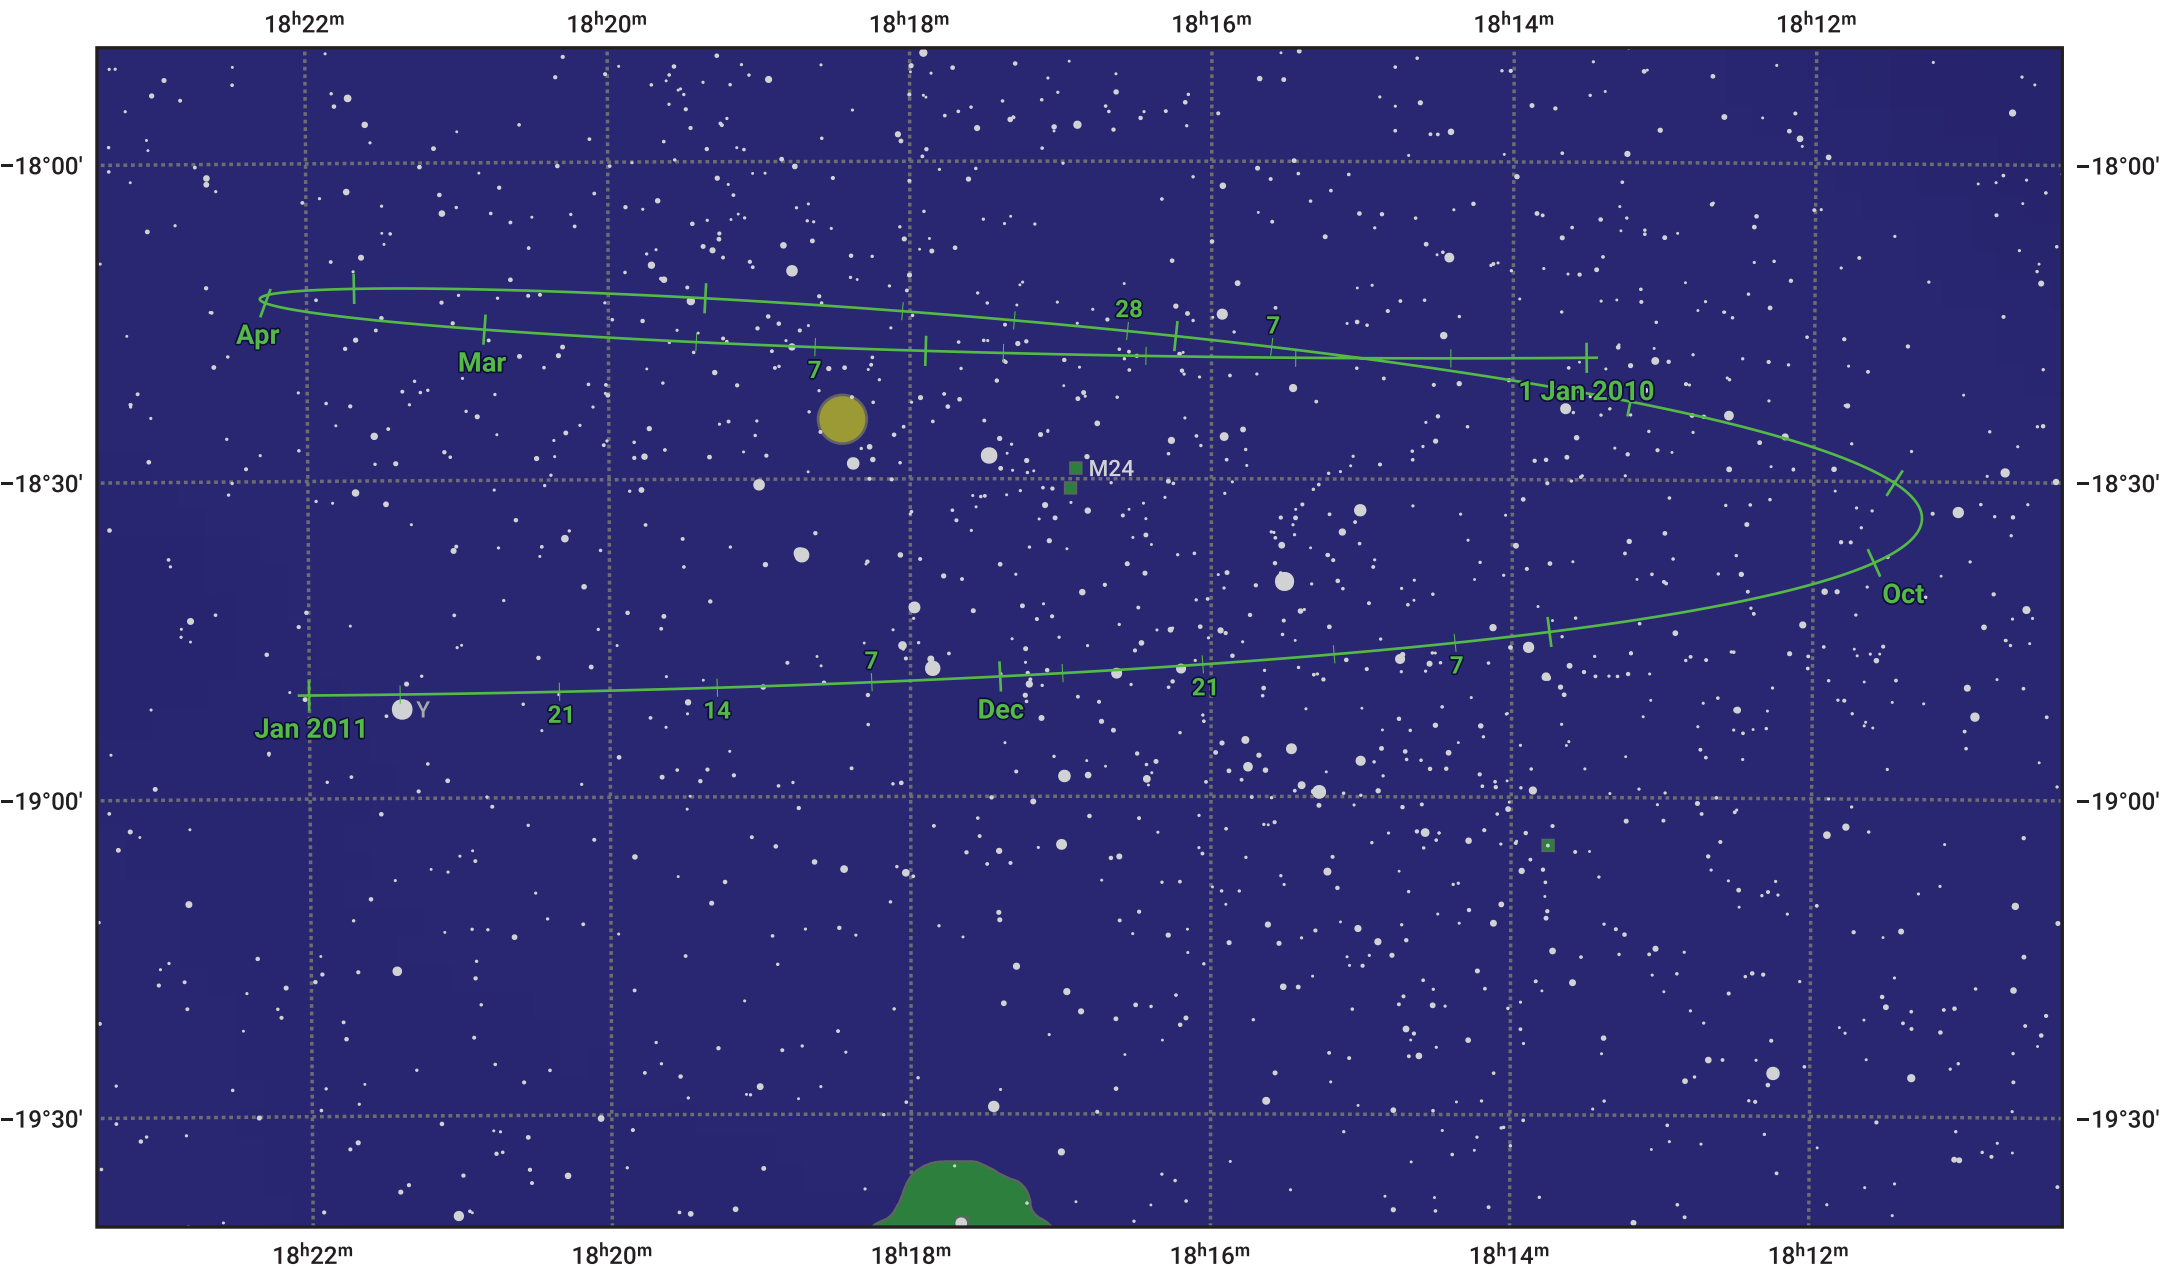

The path of Pluto in 2010

© Dominic Ford 2011–2024. Date markers placed at midnight UTC. Downloaded from <https://in-the-sky.org>

Magnitude scale: · 12.0 · 11.0 · 10.0 · 9.0 · 8.0 · 7.0 · 6.0 ● 5.0

— Ecliptic Plane

- Galaxy
- Bright nebula
- Open cluster
- ⊕ Globular cluster

Date	Mag
2010 Jan 1	14.7
2010 Apr 1	14.8
2010 Jul 1	14.6
2010 Oct 1	14.8
2011 Jan 1	14.7