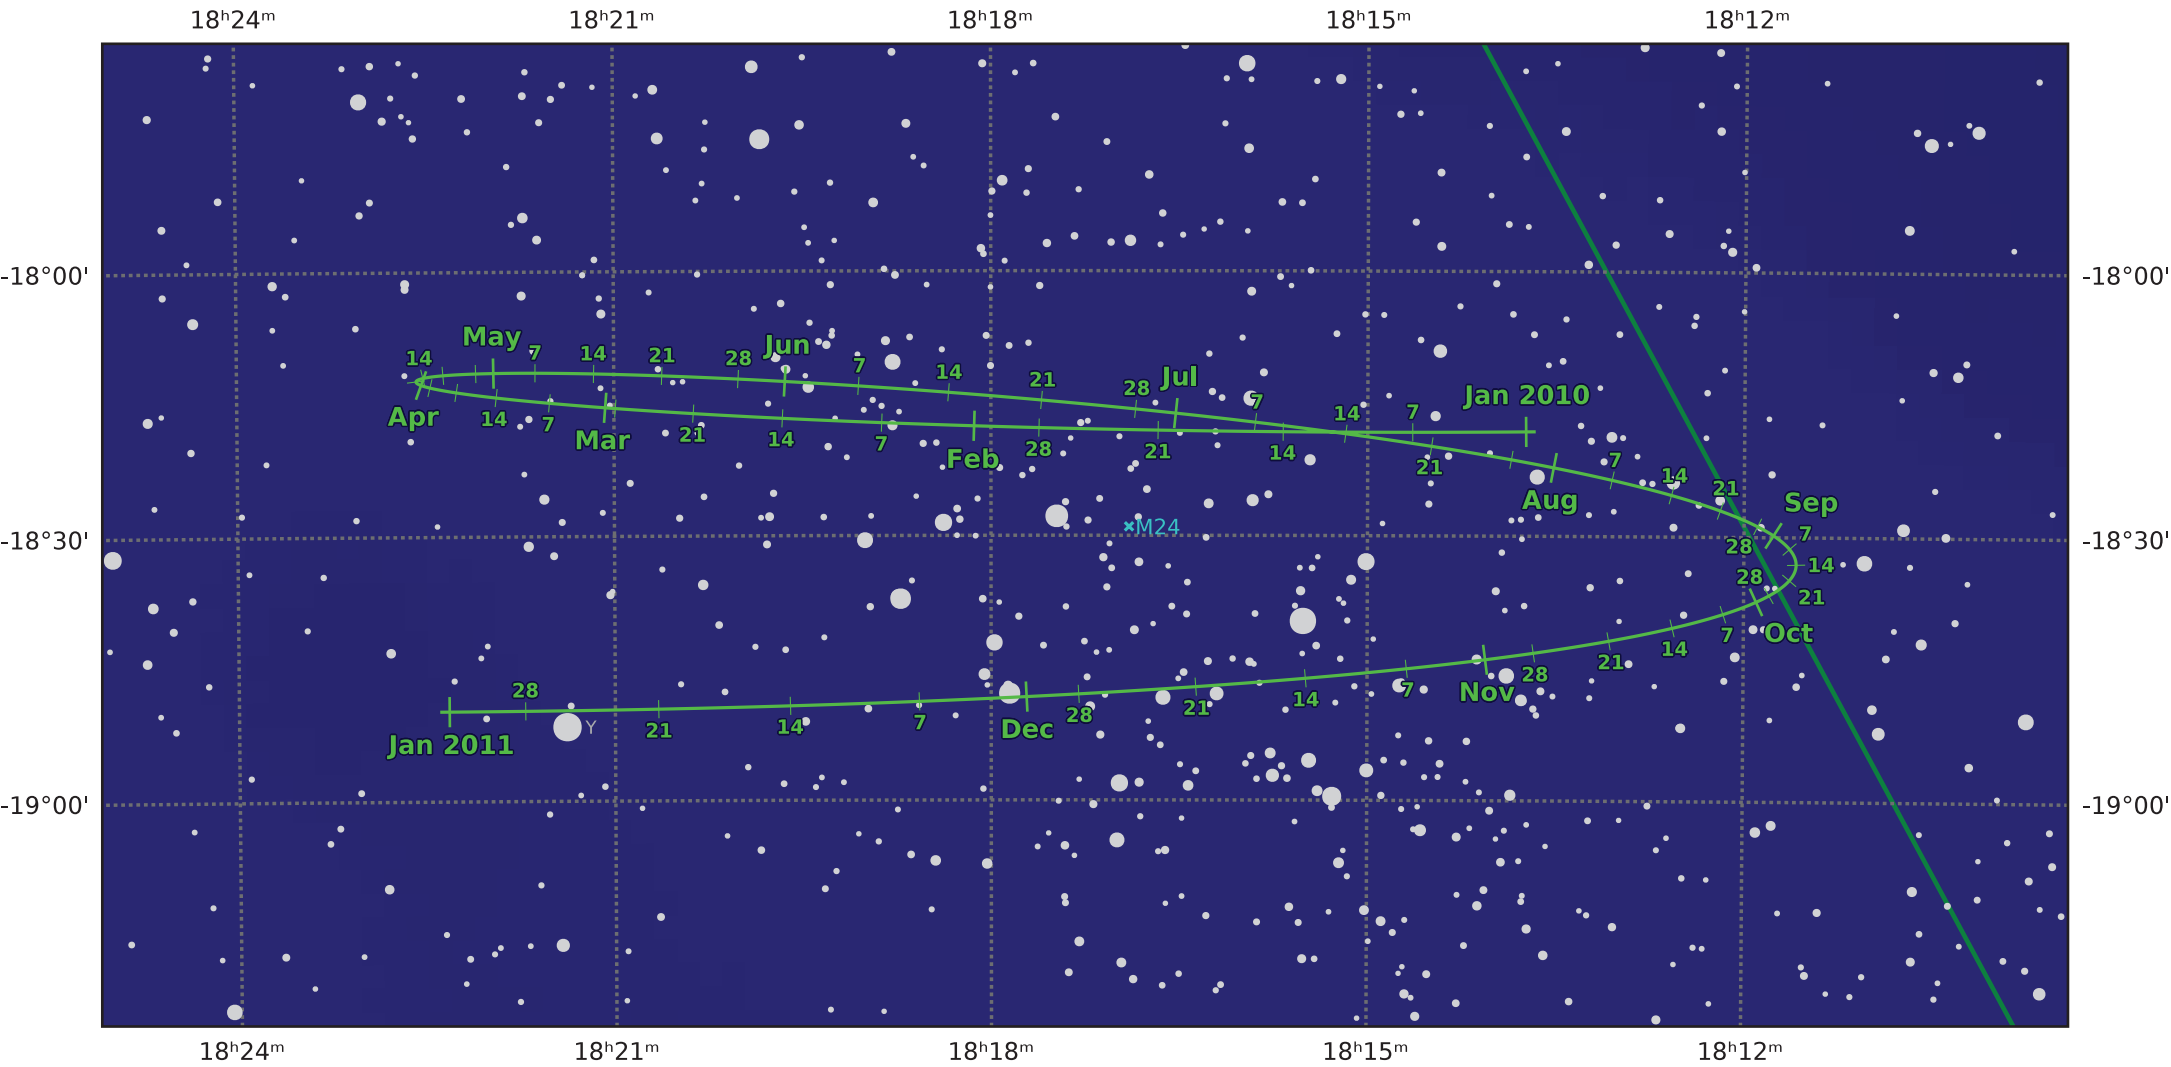

The path of Pluto in 2010

© Dominic Ford 2011–2021. Downloaded from <https://in-the-sky.org>

Magnitude scale: •11.0 •10.5 •10.0 •9.5 •9.0 •8.5 •8.0 •7.5 •7.0 •6.5 ●6.0 ●5.5

— Ecliptic Plane — Galactic Plane