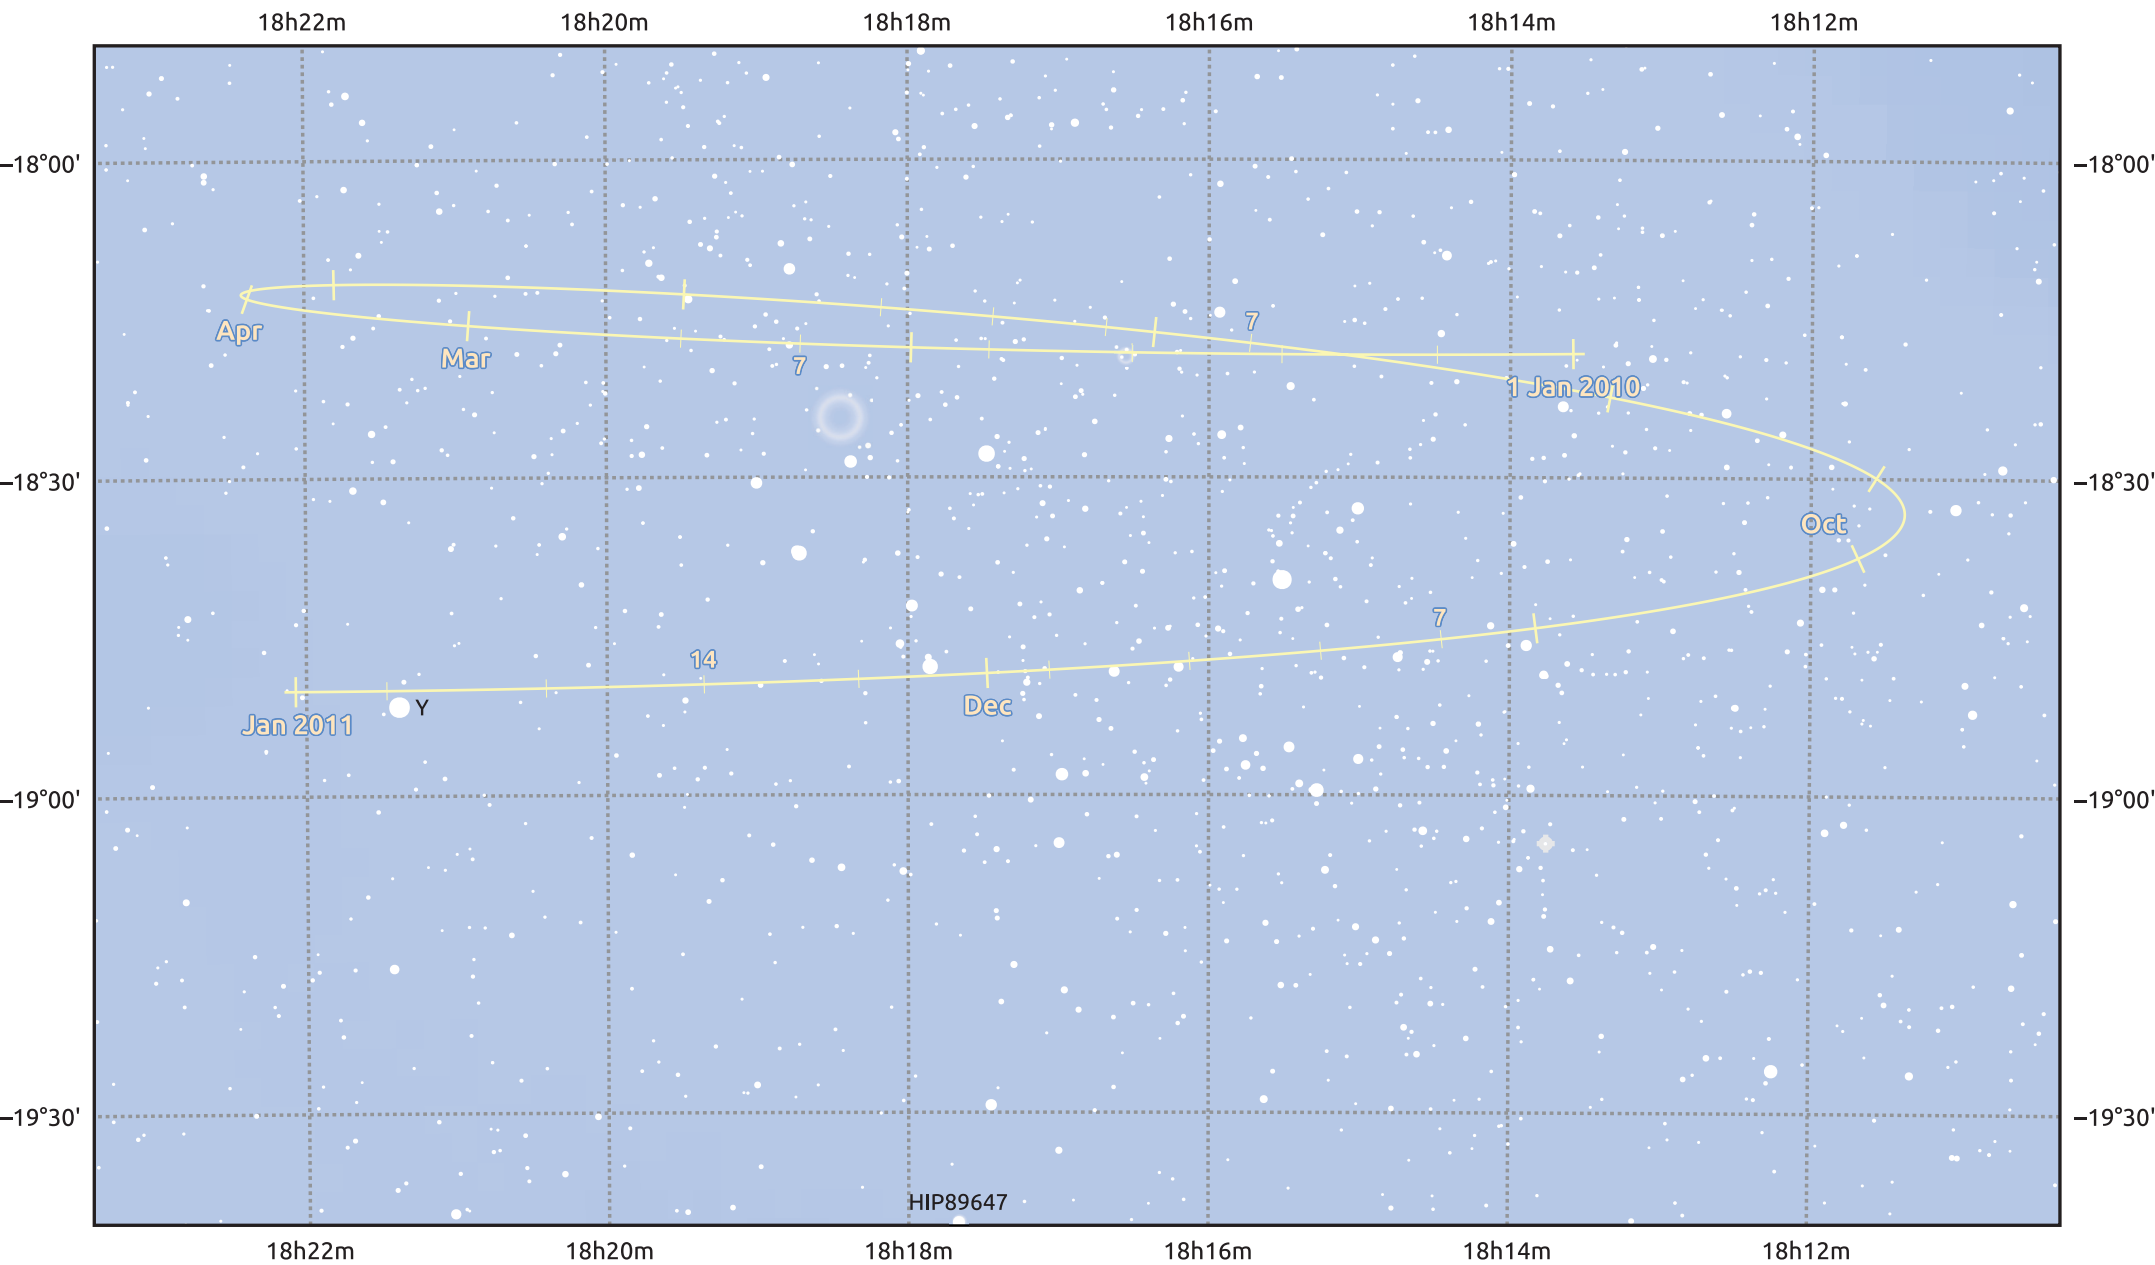

The path of Pluto in 2010

© Dominic Ford 2011–2025. Date markers placed at midnight UTC. Downloaded from <https://in-the-sky.org>

Magnitude scale: 12.0 11.0 10.0 9.0 8.0 7.0 6.0 5.0

— Ecliptic Plane

Galaxy Bright nebula Open cluster Globular cluster Planetary nebula