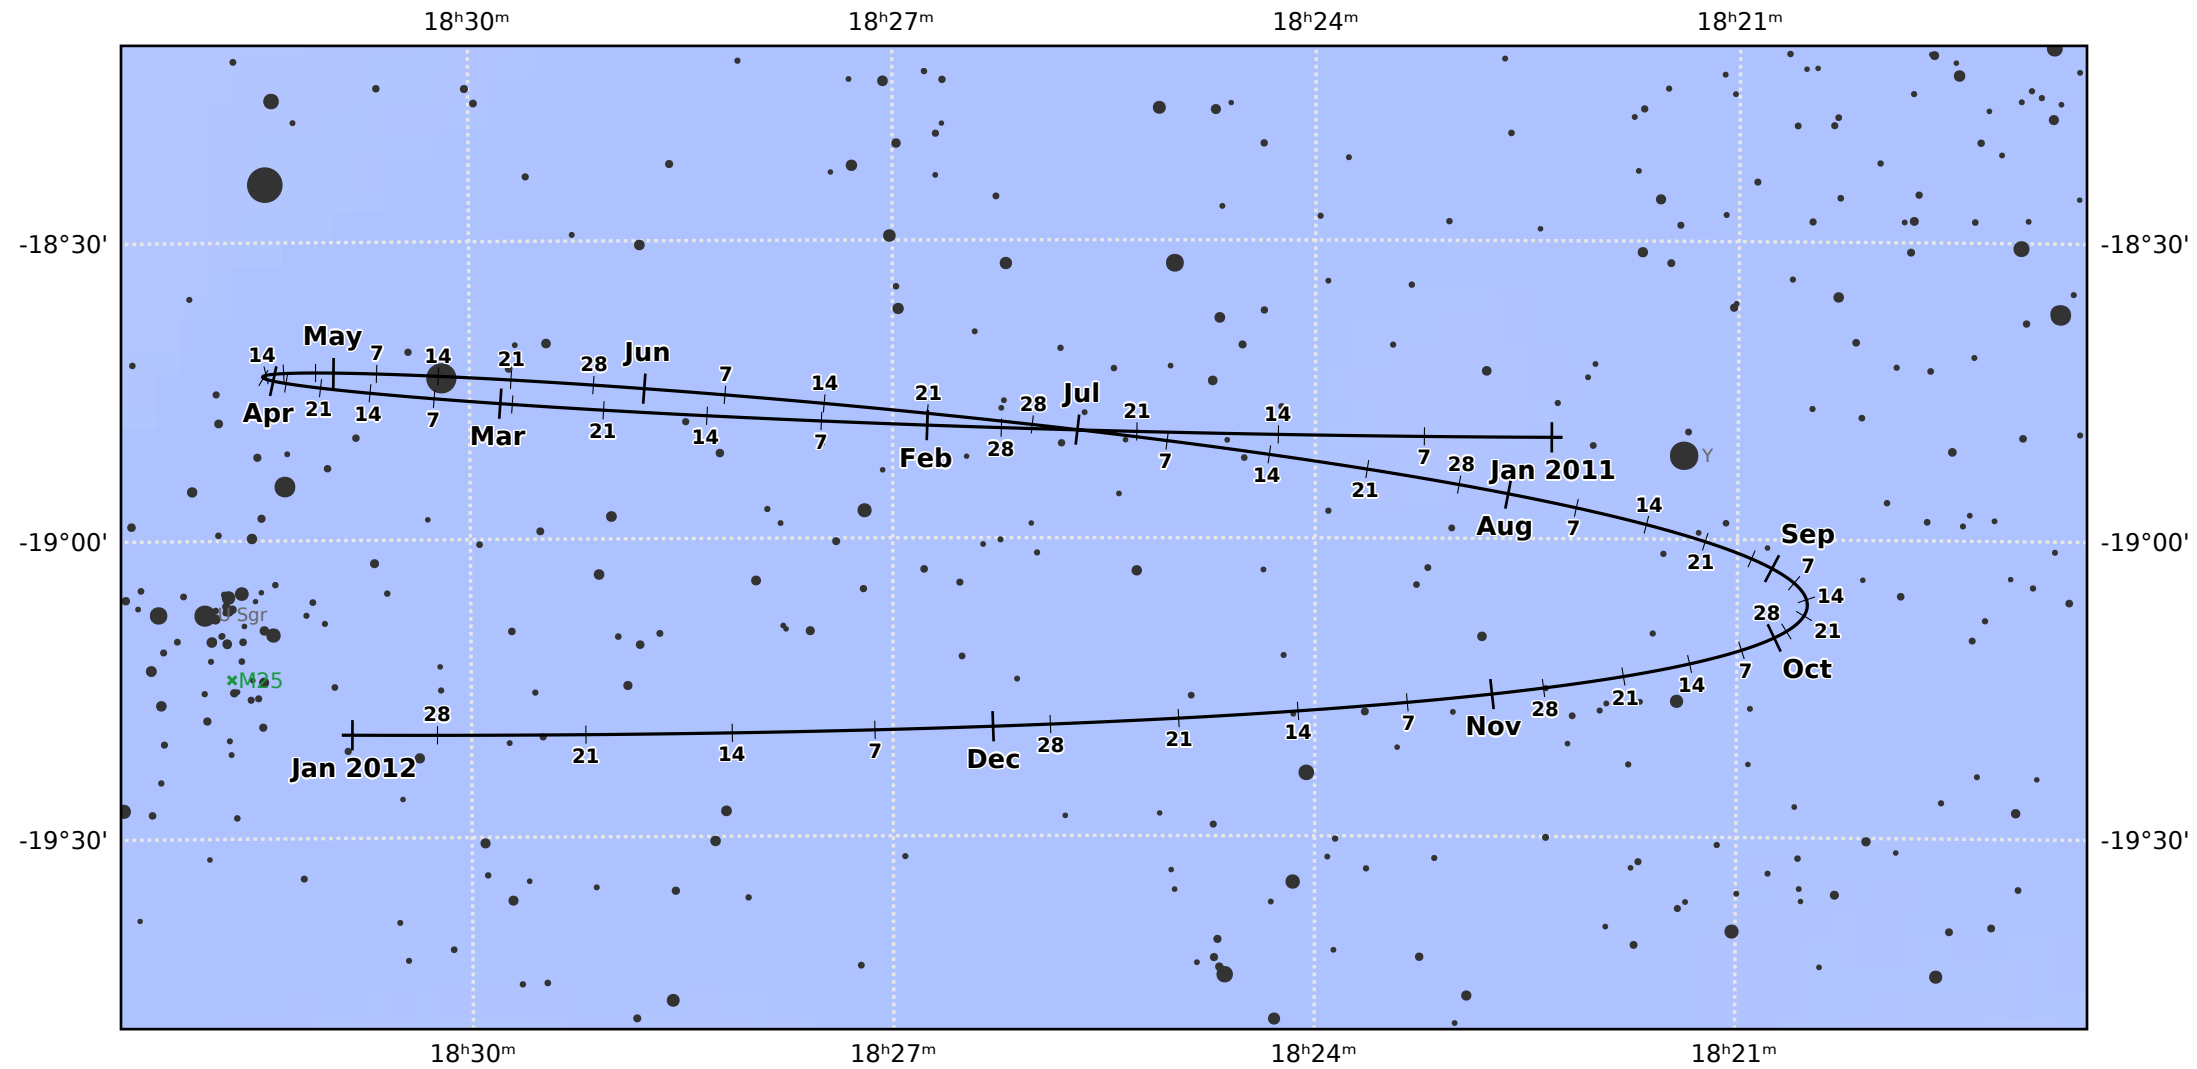

The path of Pluto in 2011

© Dominic Ford 2011-2021. Downloaded from <https://in-the-sky.org>

Magnitude scale: •11.0 •10.5 •10.0 •9.5 •9.0 •8.5 •8.0 •7.5 •7.0 •6.5 •6.0 •5.5 •5.0

— The Equator — Ecliptic Plane — Galactic Plane