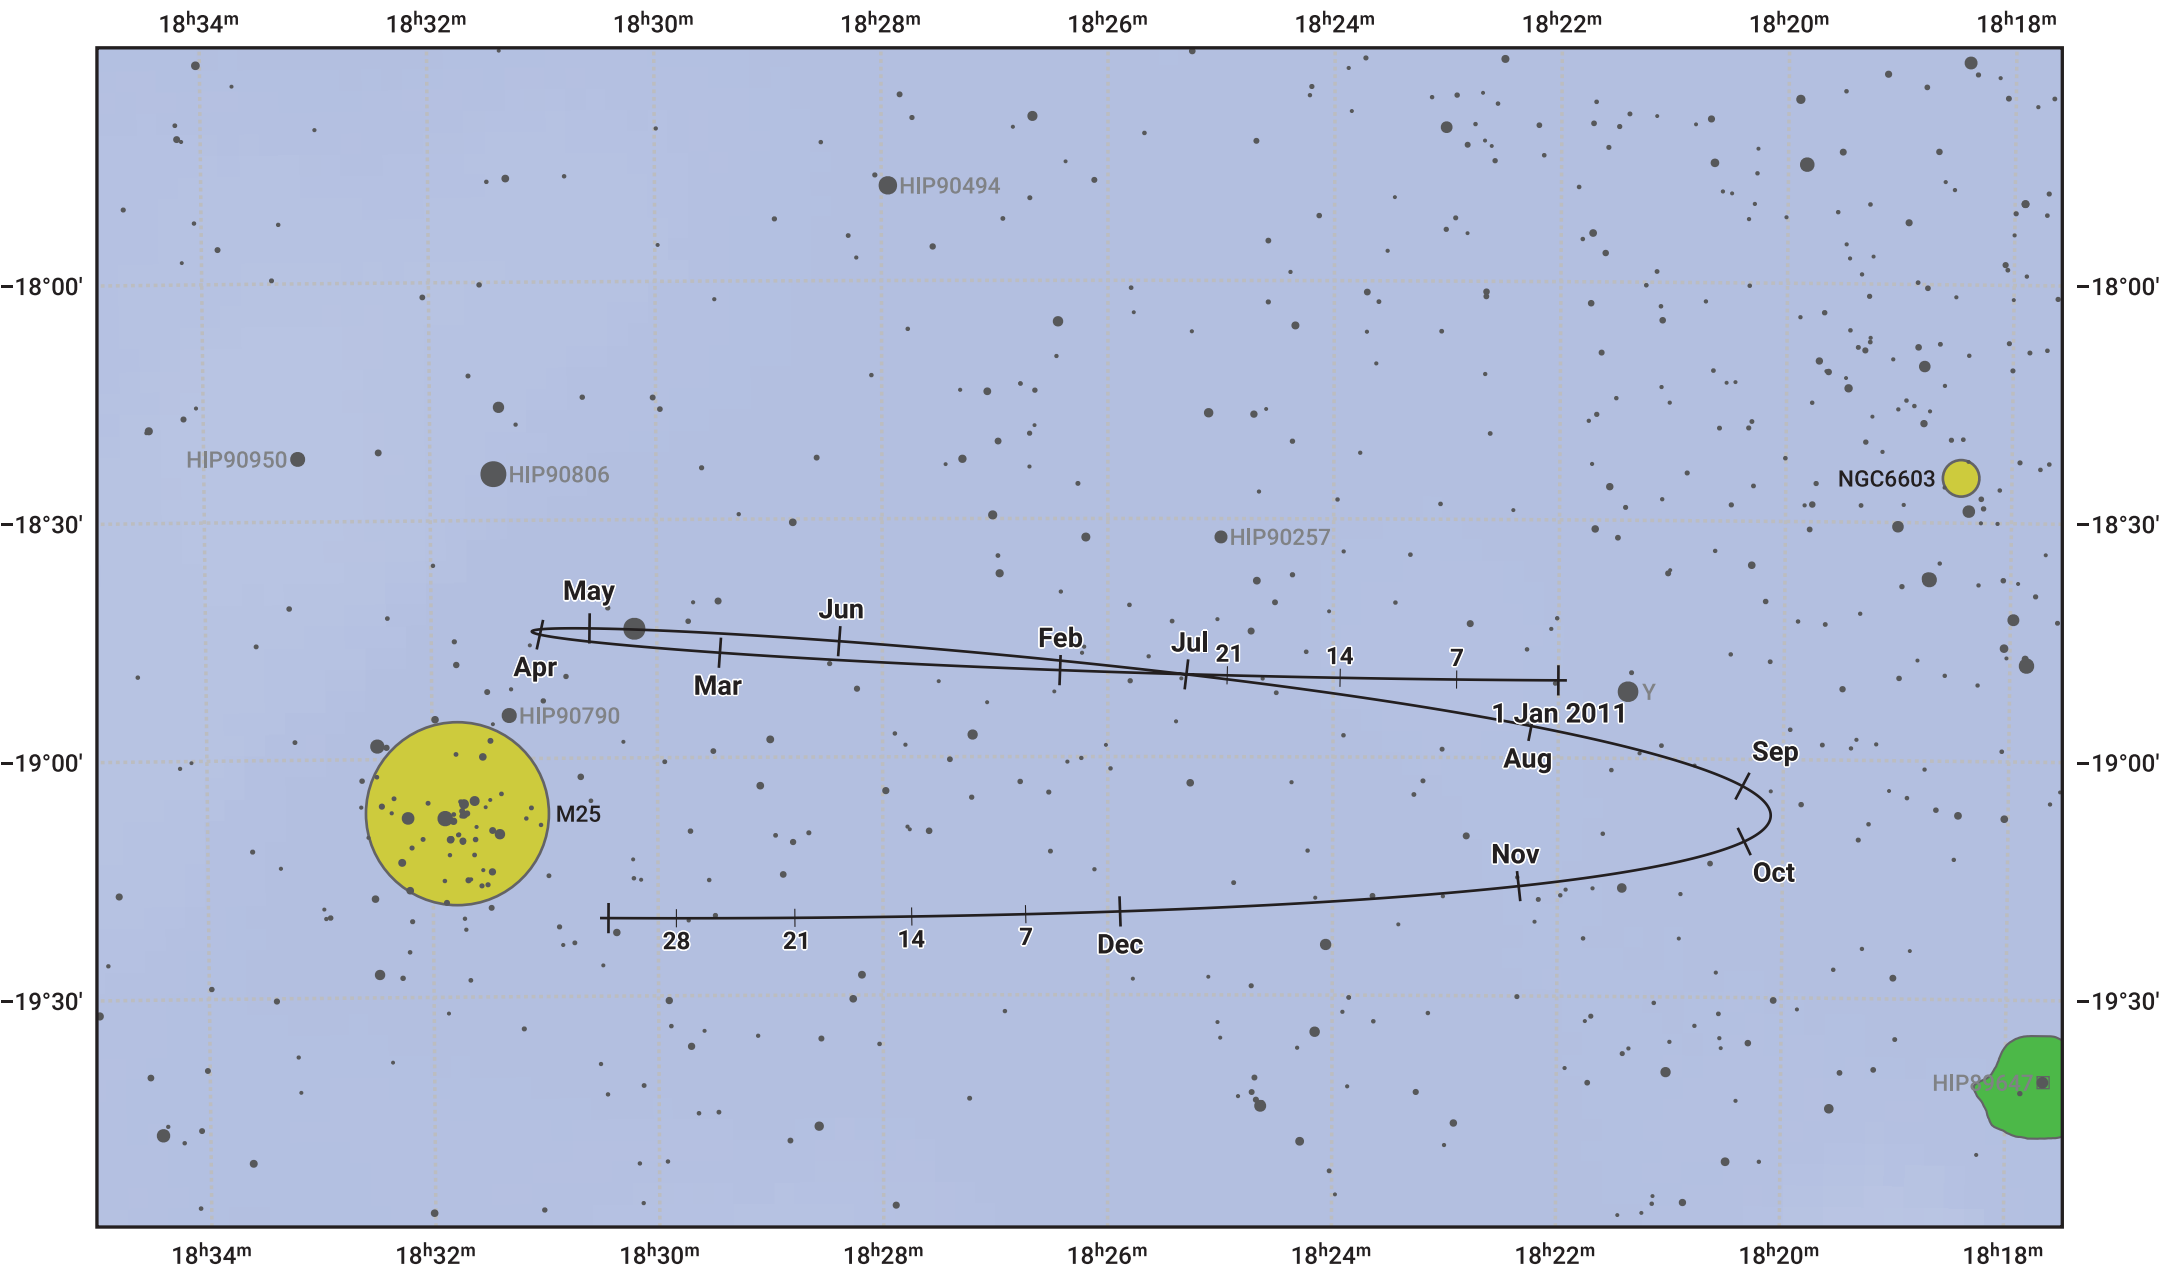

The path of Pluto in 2011

© Dominic Ford 2011–2024. Date markers placed at midnight UTC. Downloaded from <https://in-the-sky.org>

Magnitude scale: \cdot 11.0 \cdot 10.0 \cdot 9.0 \cdot 8.0 \cdot 7.0 \bullet 6.0 \bullet 5.0

— Ecliptic Plane

- Galaxy
- Bright nebula
- Open cluster
- ⊕ Globular cluster

Date	Mag
2011 Jan 1	14.7
2011 Apr 1	14.8
2011 Jul 1	14.6
2011 Oct 1	14.8
2012 Jan 1	14.7