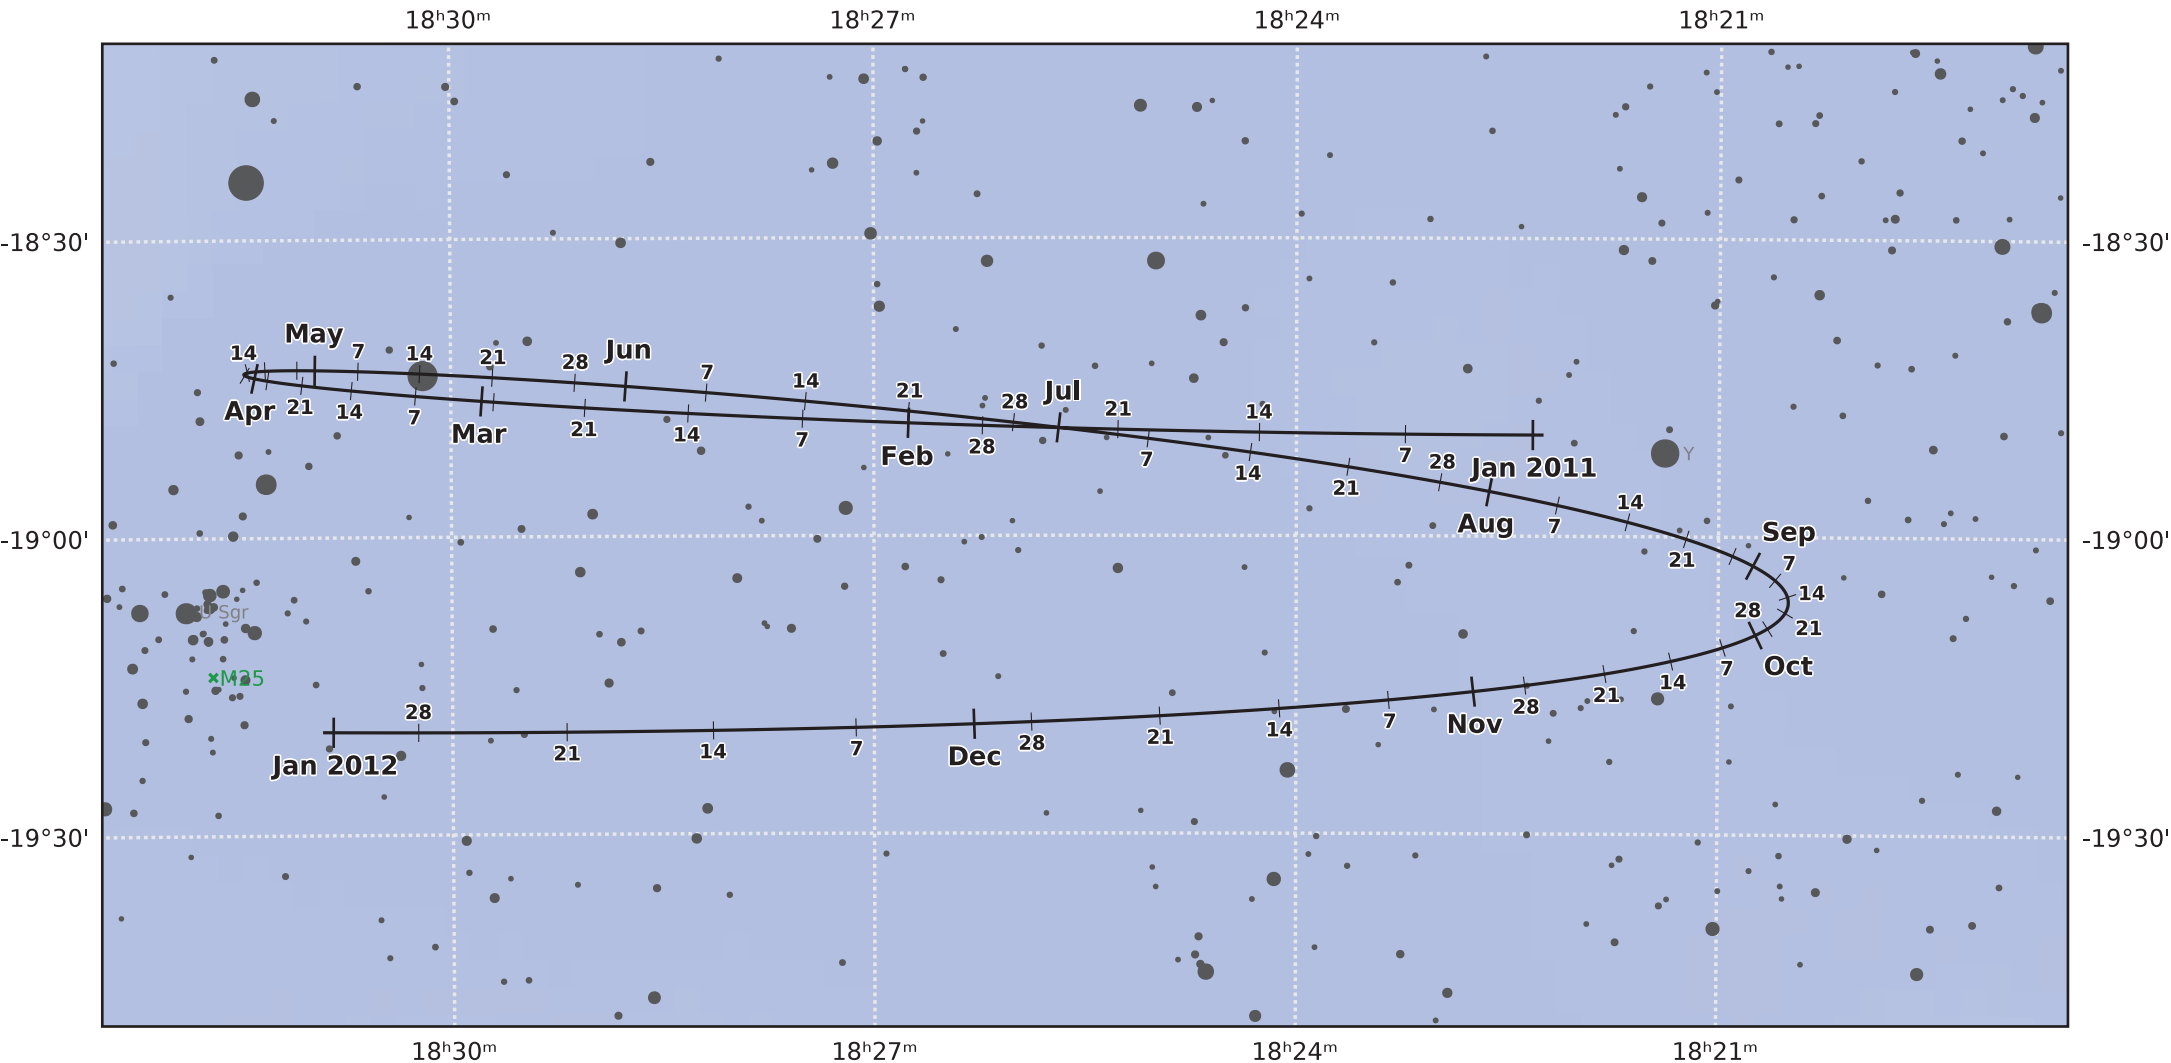

The path of Pluto in 2011

© Dominic Ford 2011-2021. Downloaded from <https://in-the-sky.org>

Magnitude scale: •11.0 •10.5 •10.0 •9.5 •9.0 •8.5 •8.0 •7.5 •7.0 ●6.5 ●6.0 ●5.5 ●5.0

— The Equator — Ecliptic Plane — Galactic Plane