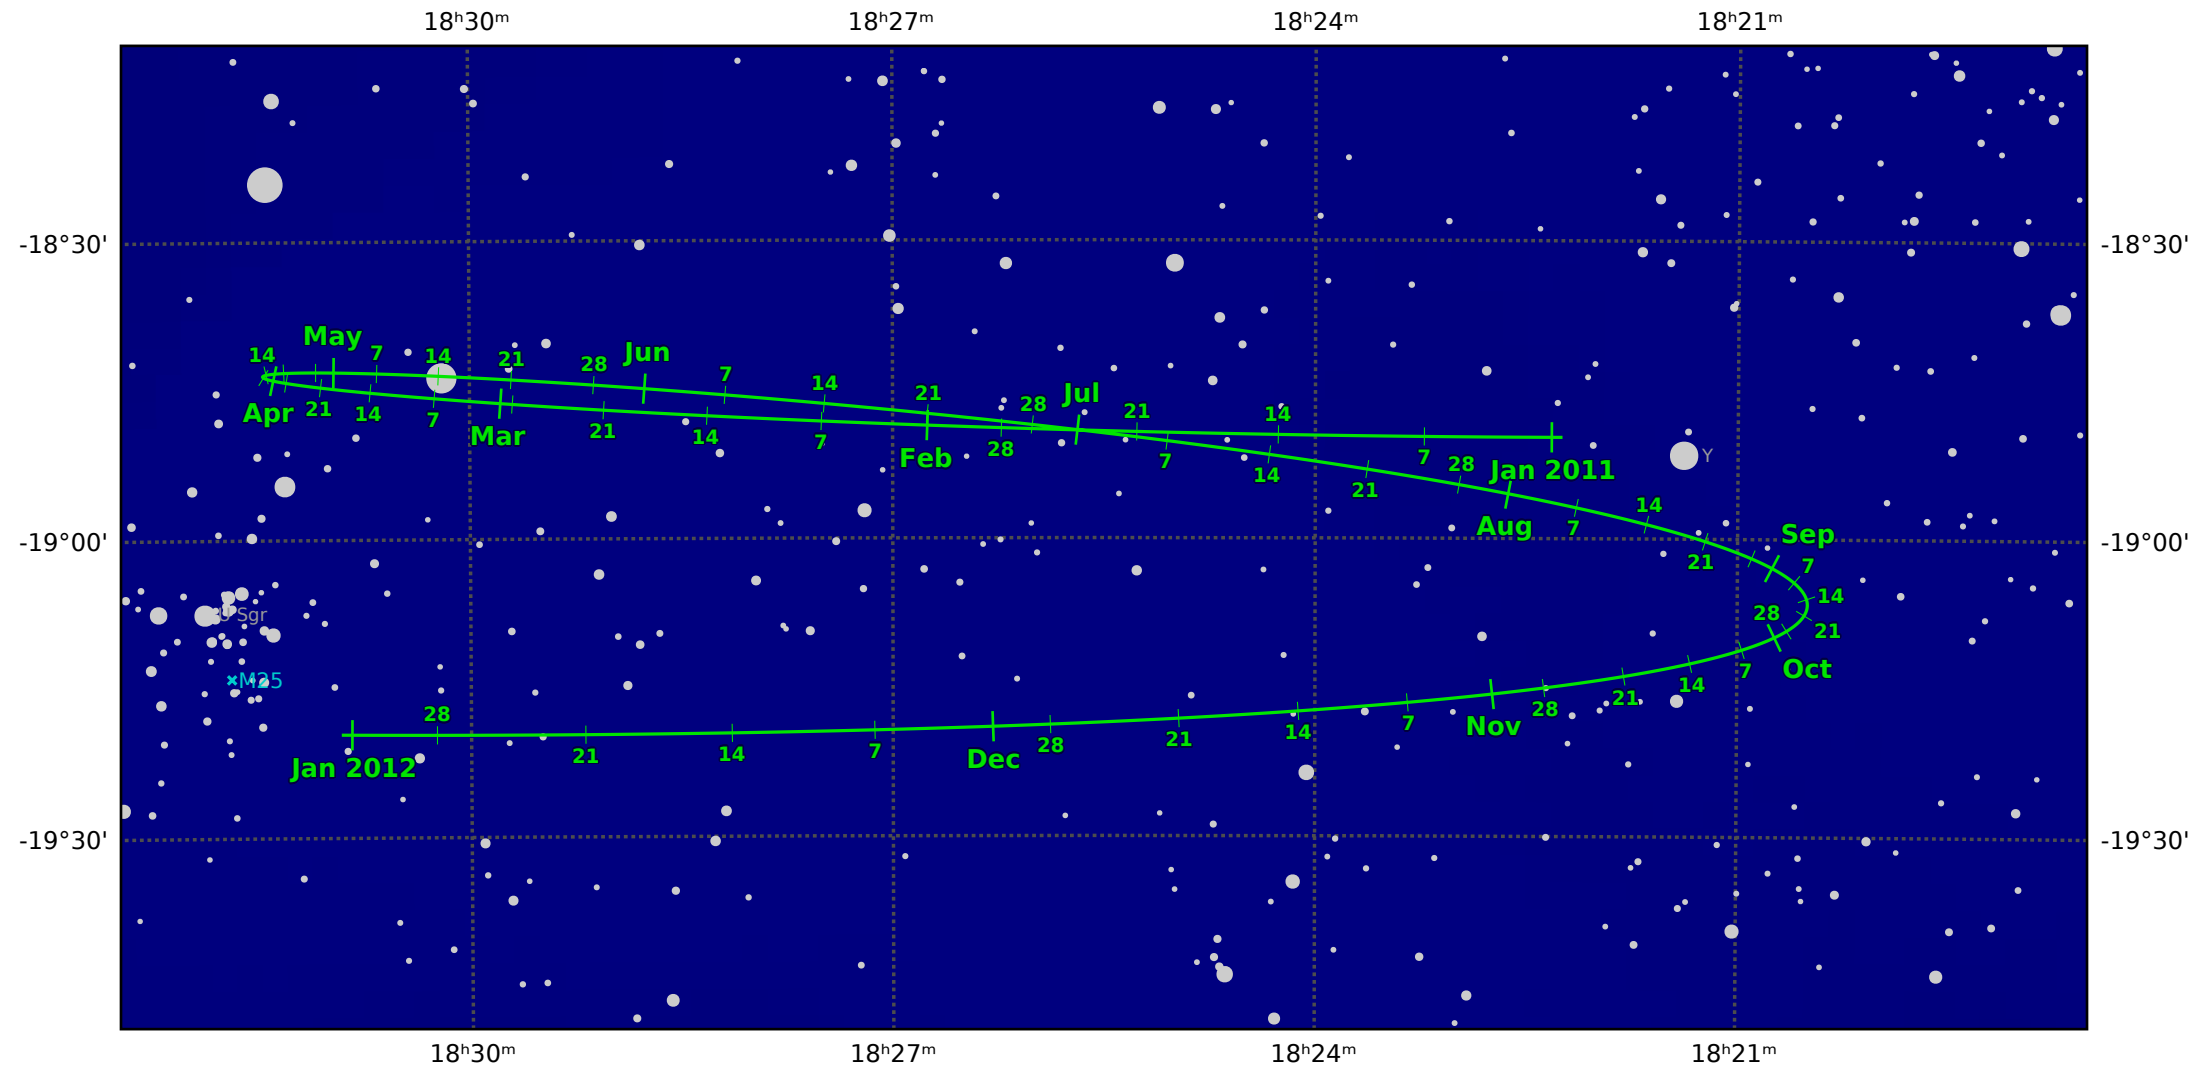

The path of Pluto in 2011

© Dominic Ford 2011-2021. Downloaded from <https://in-the-sky.org>

Magnitude scale: •11.0 •10.5 •10.0 •9.5 •9.0 •8.5 •8.0 •7.5 •7.0 •6.5 •6.0 •5.5 •5.0

— Ecliptic Plane — Galactic Plane