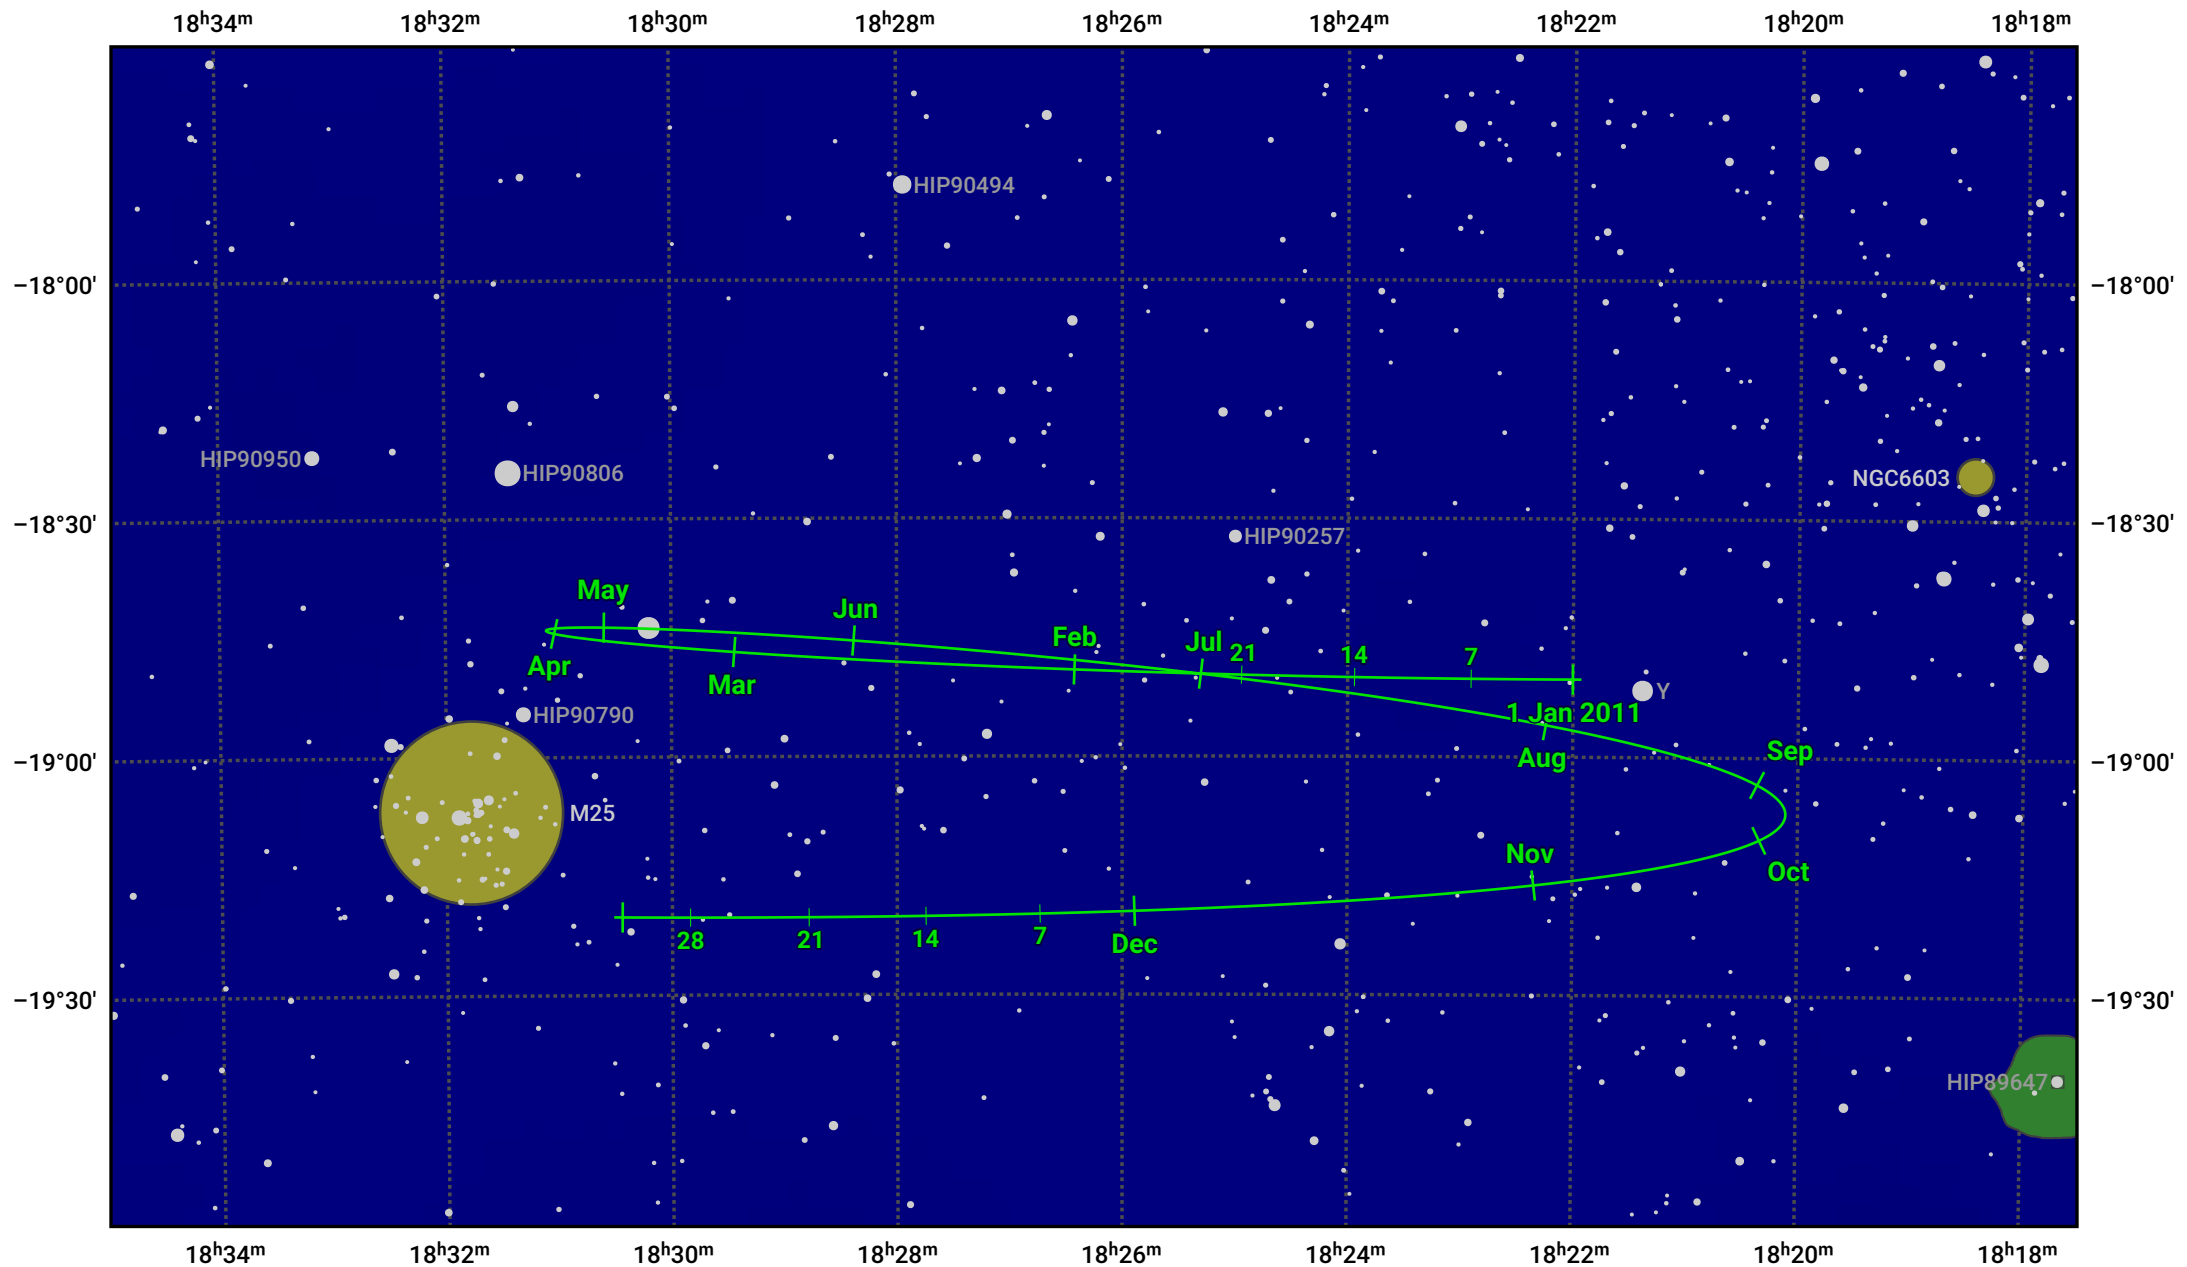

The path of Pluto in 2011

© Dominic Ford 2011–2024. Date markers placed at midnight UTC. Downloaded from <https://in-the-sky.org>

Magnitude scale: · 11.0 · 10.0 · 9.0 · 8.0 · 7.0 · 6.0 · 5.0

— Ecliptic Plane

● Galaxy ■ Bright nebula ● Open cluster ● Globular cluster

Date	Mag
2011 Jan 1	14.7
2011 Apr 1	14.8
2011 Jul 1	14.6
2011 Oct 1	14.8
2012 Jan 1	14.7