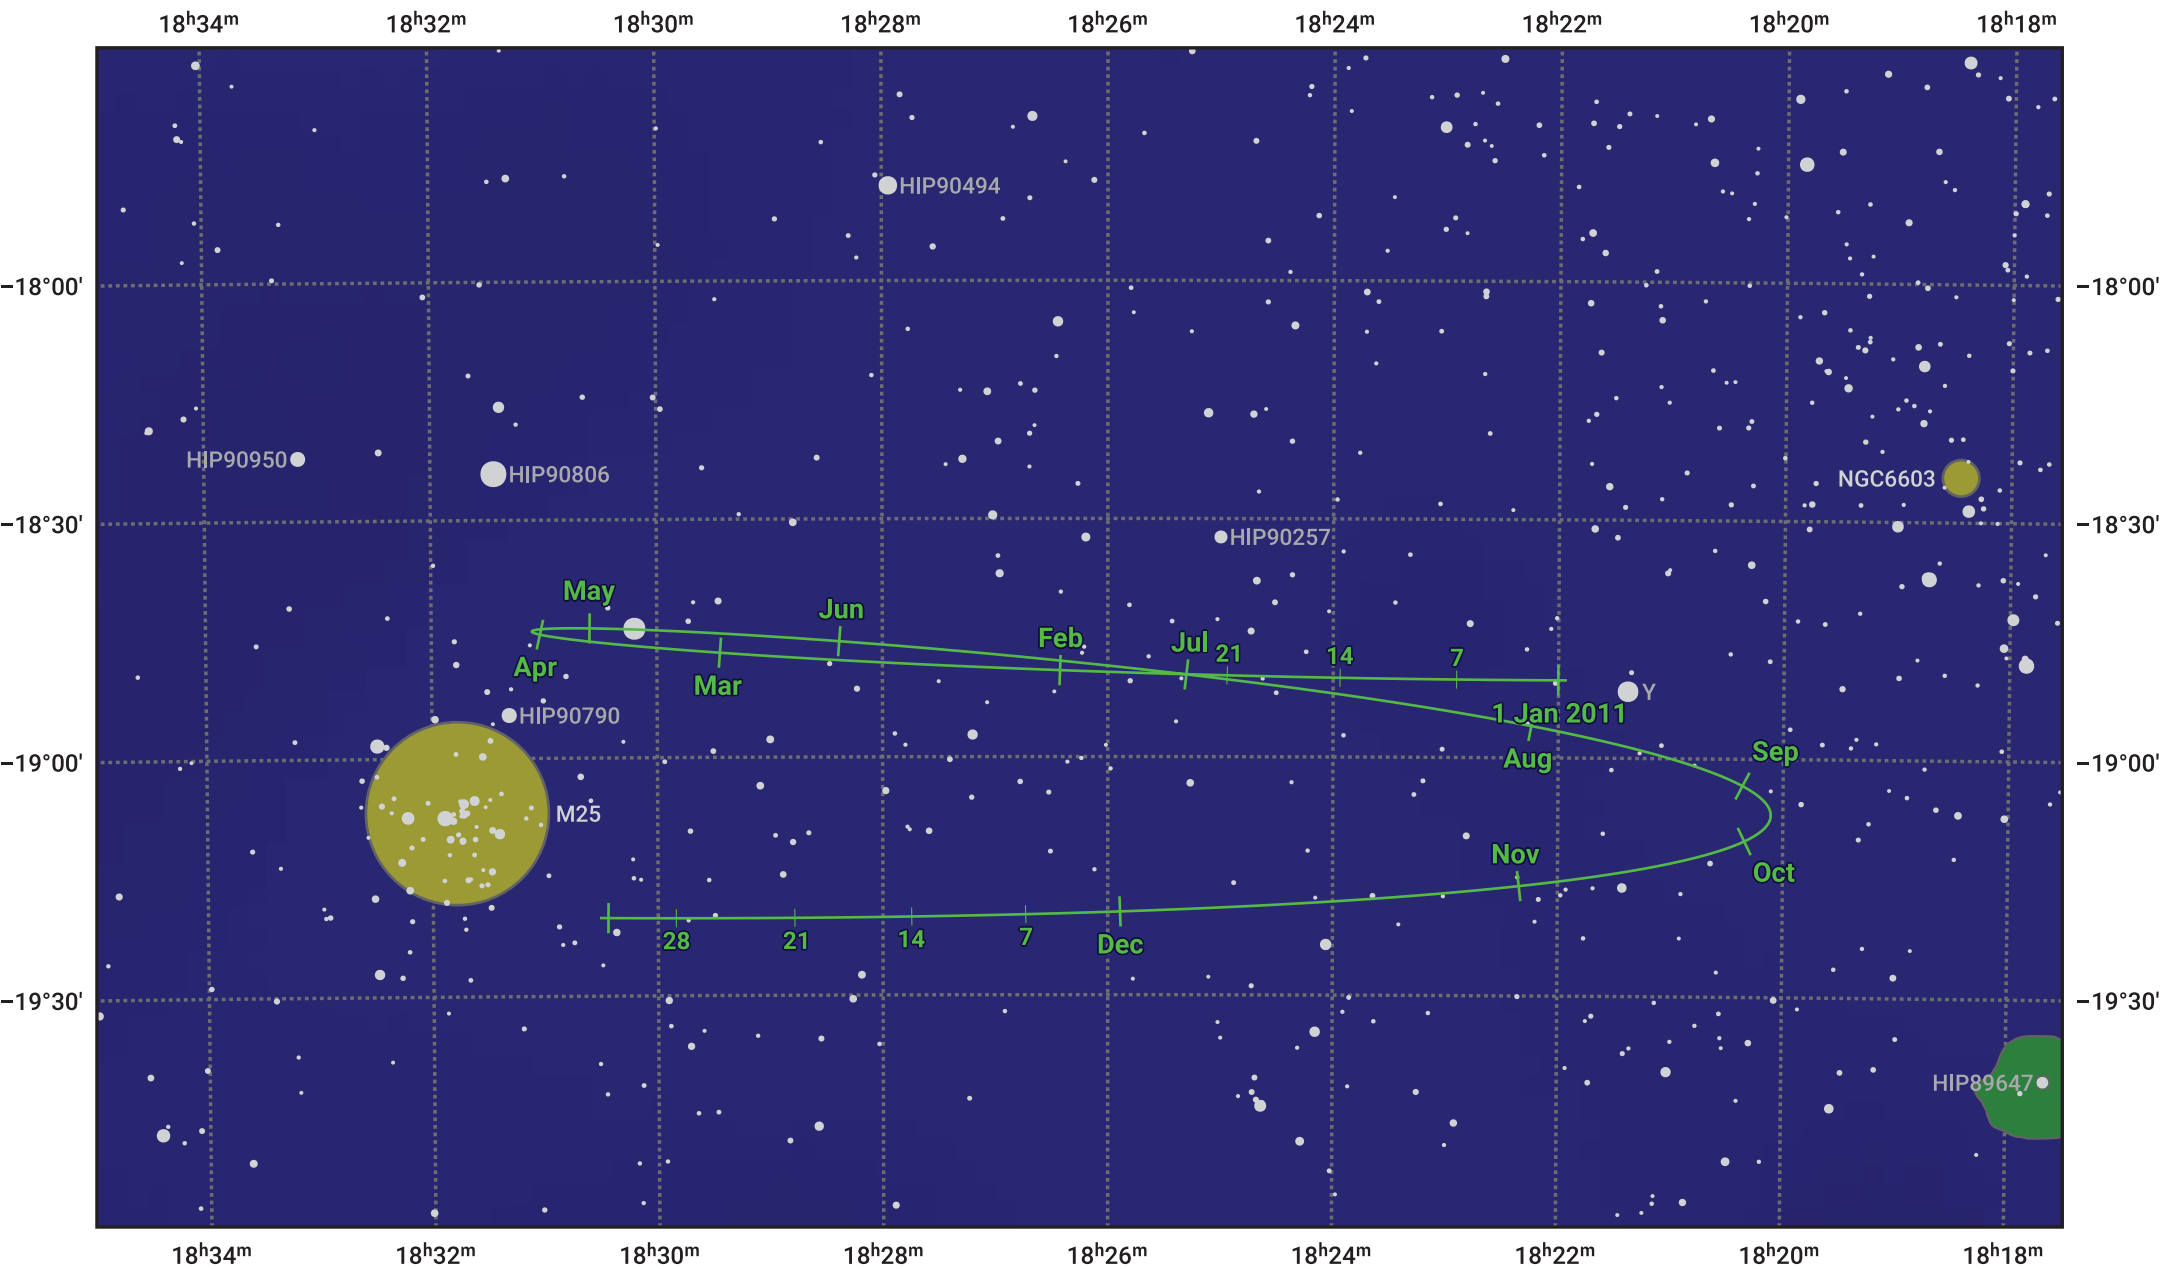

# The path of Pluto in 2011

© Dominic Ford 2011–2024. Date markers placed at midnight UTC. Downloaded from <https://in-the-sky.org>

Magnitude scale:  $\bullet$  11.0  $\bullet$  10.0  $\bullet$  9.0  $\bullet$  8.0  $\bullet$  7.0  $\bullet$  6.0  $\bullet$  5.0

— Ecliptic Plane

● Galaxy   
 ■ Bright nebula   
 ● Open cluster   
 ● Globular cluster

Date	Mag
2011 Jan 1	14.7
2011 Apr 1	14.8
2011 Jul 1	14.6
2011 Oct 1	14.8
2012 Jan 1	14.7