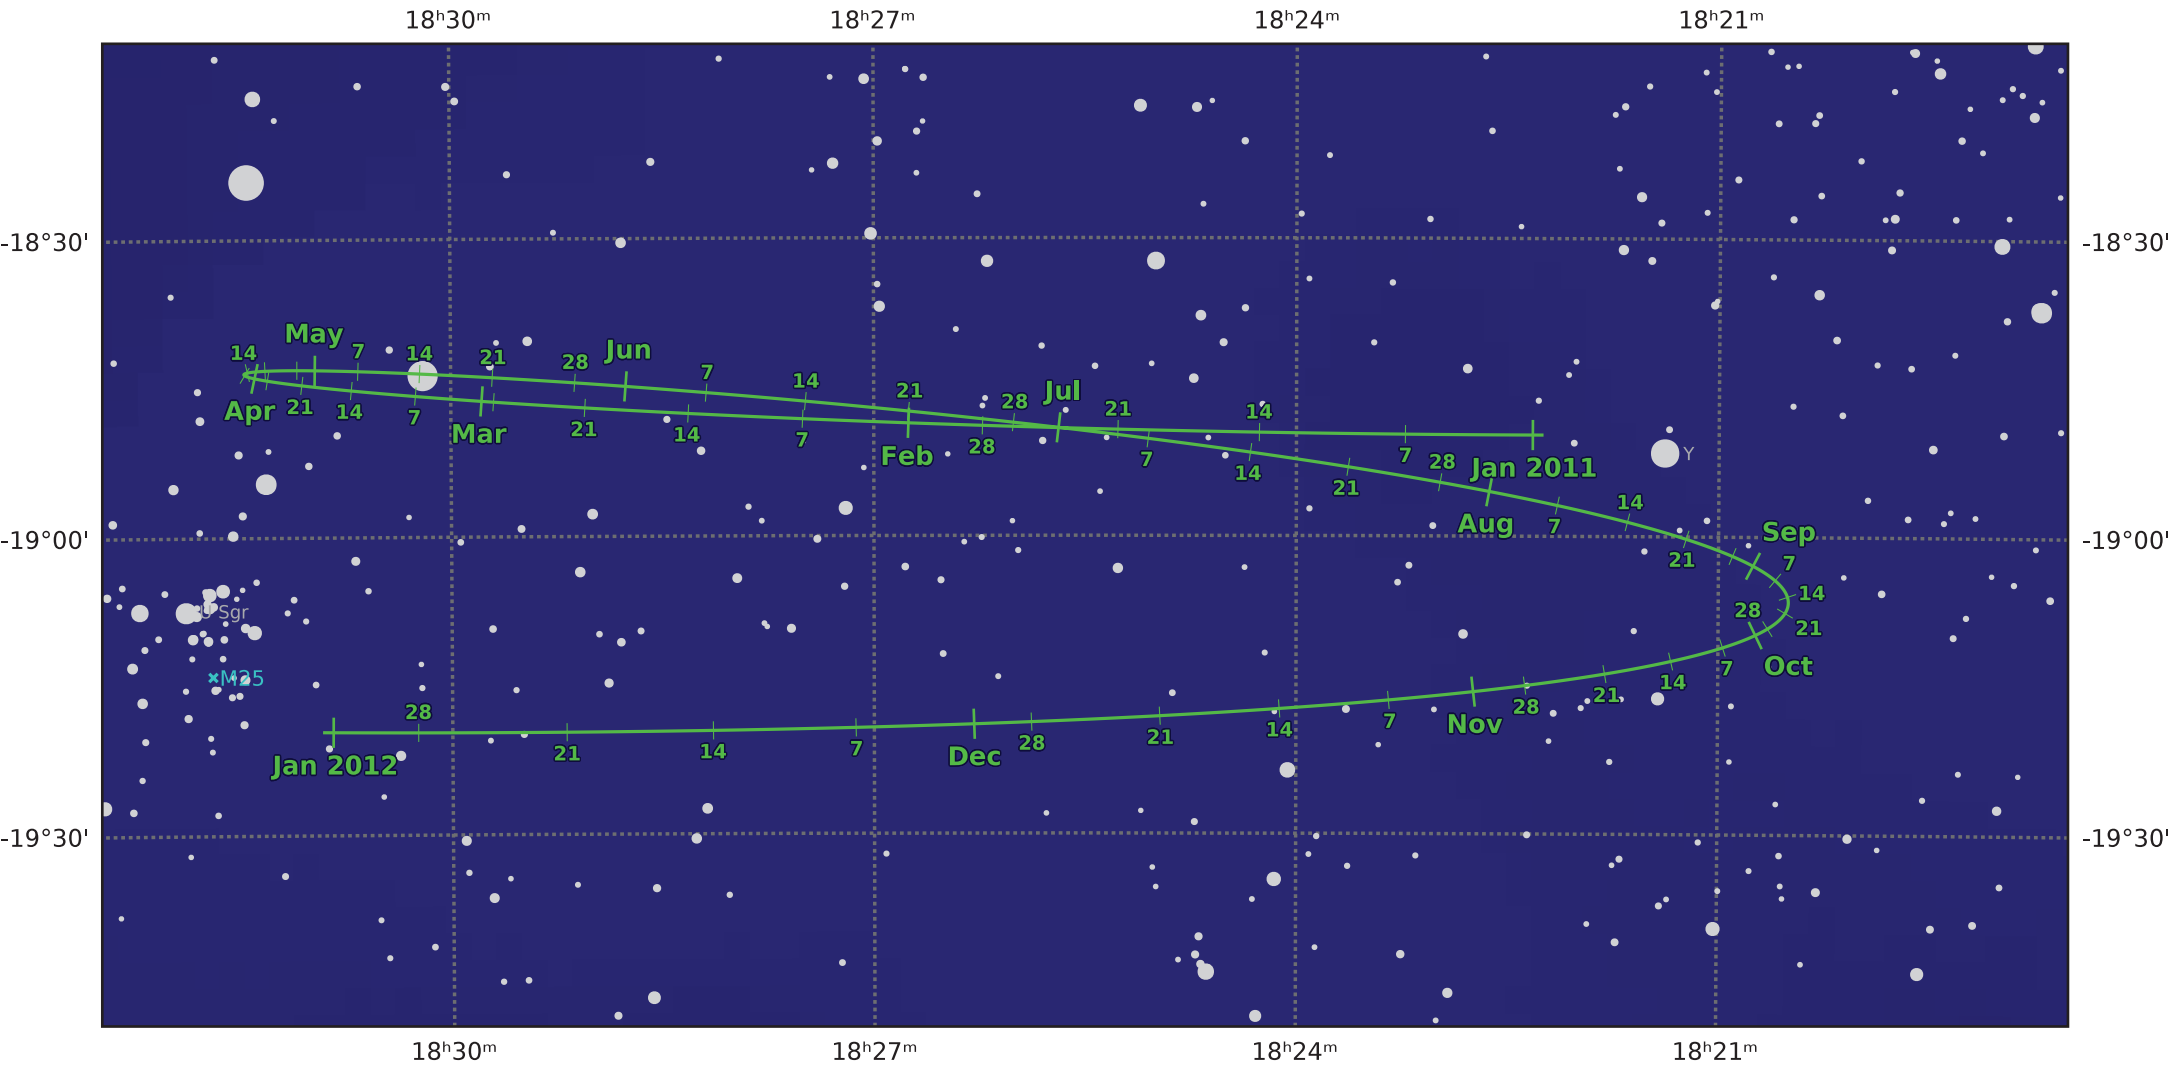

# The path of Pluto in 2011

© Dominic Ford 2011-2021. Downloaded from <https://in-the-sky.org>

Magnitude scale: •11.0 •10.5 •10.0 •9.5 •9.0 •8.5 •8.0 •7.5 •7.0 ●6.5 ●6.0 ●5.5 ●5.0

— Ecliptic Plane — Galactic Plane